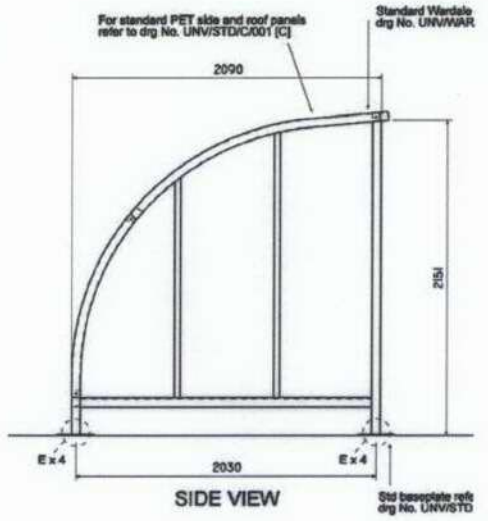

11/0610/FUL

CYCLING PARKING ELEVATION PLANS	
Organisation	St Marys University College
Site Name	St Marys University College – Piazza
Address	268 Waldegrave Road, Twickenham, TW1 4SX
Works	10 stands (2 x 5 hoop rack) under 2 banks of 'Wardale' shelters in Piazza area

Scale	1:50 @ A4
Date	18/3/2010
Product	Broxap's 2 banks of 4.1m Wardale Shelters

RECEIVED
18 MAR 2011
PLANNING