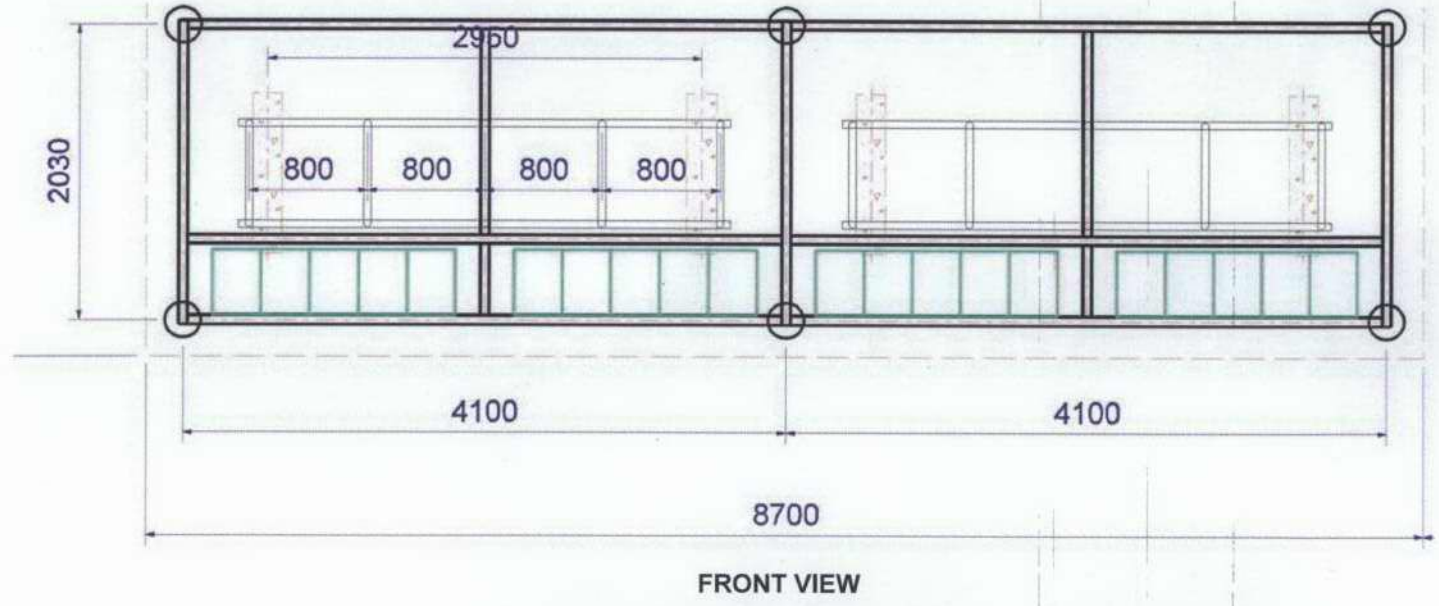

11/0610/FUL

CYCLING PARKING ELEVATION PLANS	
Organisation	St Marys University College
Site Name	St Marys University College – Piazza
Address	268 Waldegrave Road, Twickenham, TW1 4SX
Works	10 stands (2 x 5 hoop rack) under 2 banks of 'Wardale' shelters in Piazza area

Scale	1:50 @ A4
Date	18/3/2010
Product	Broxap's 2 banks of 4.1m Wardale Shelters

RECEIVED
18 MAR 2011
PLANNING