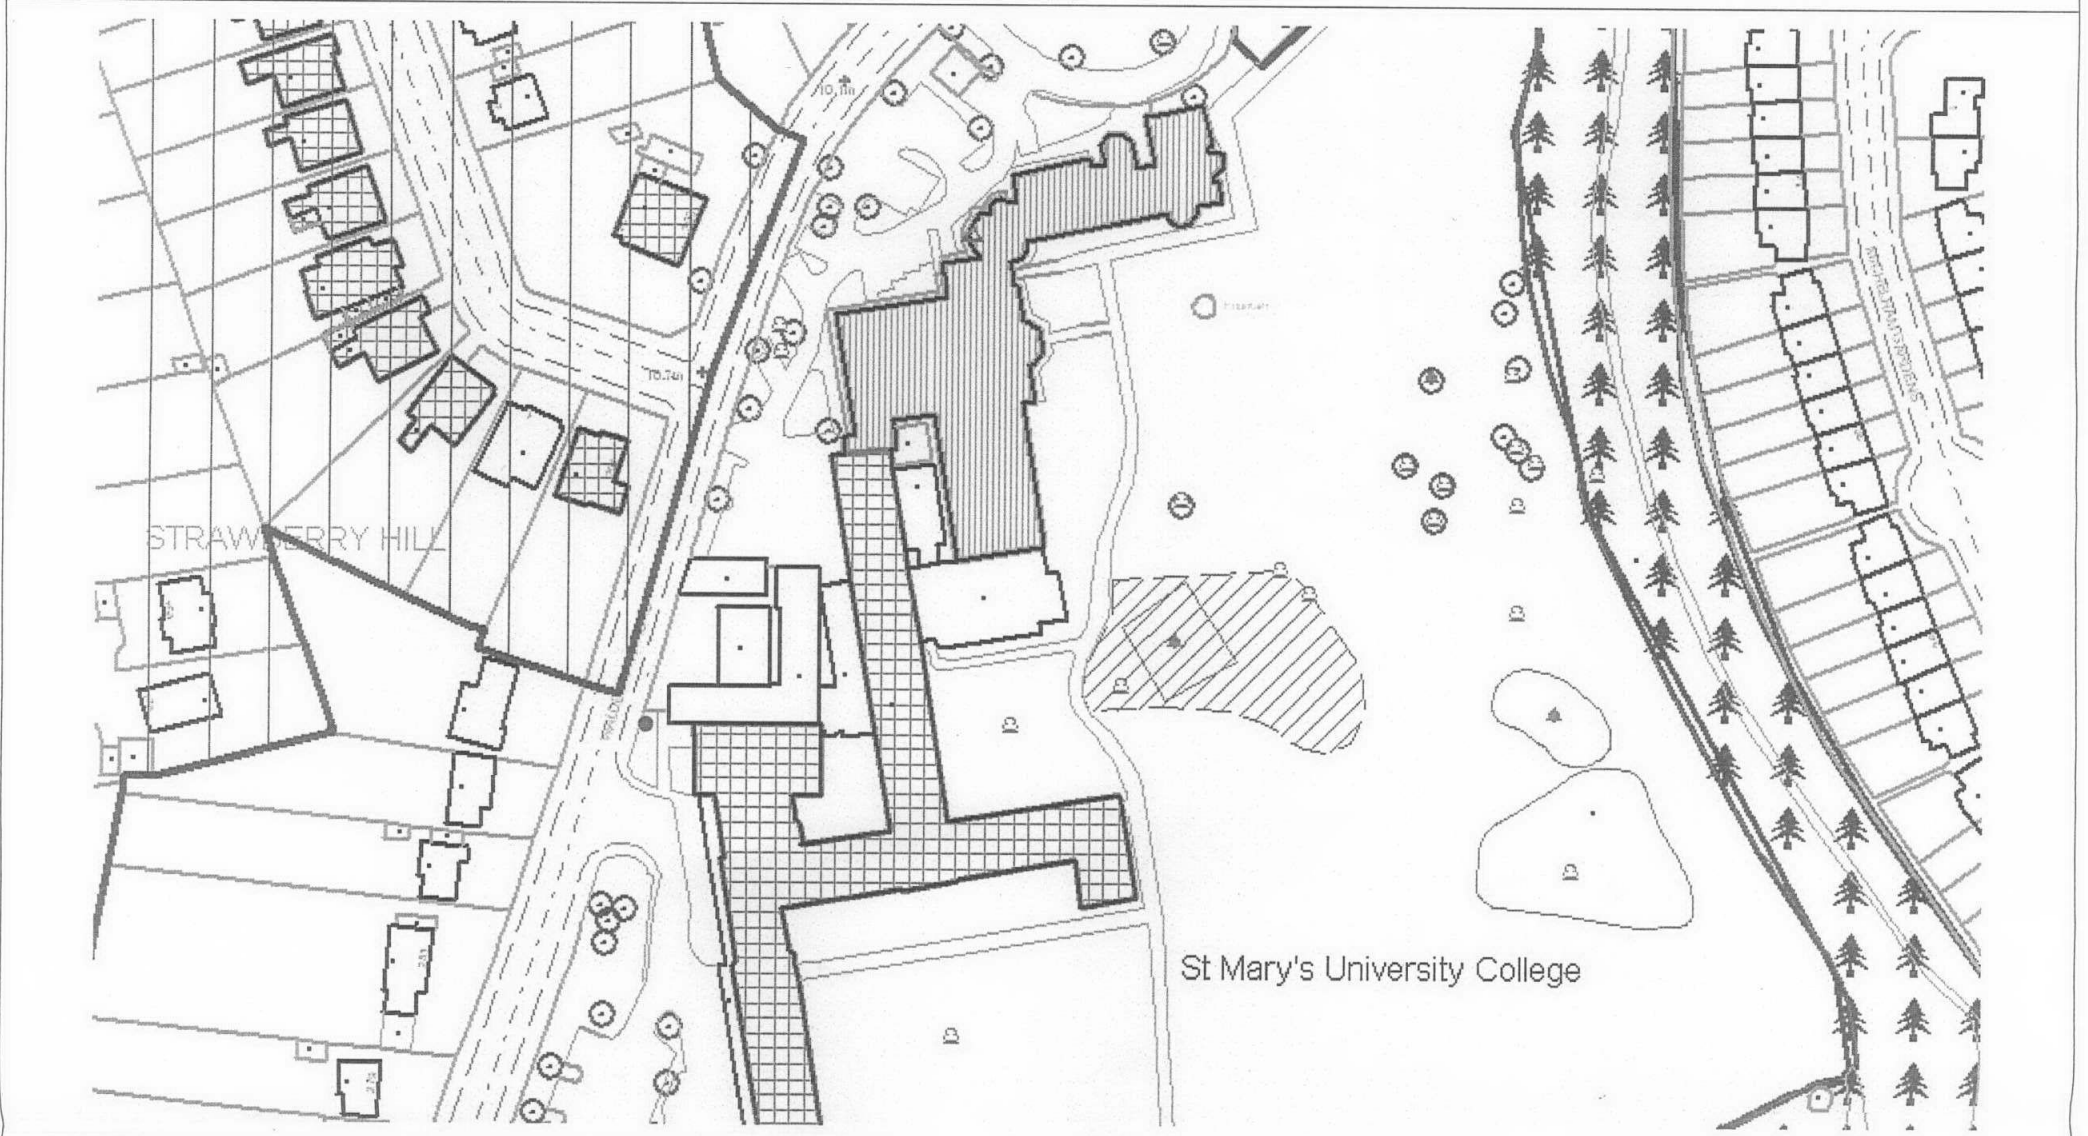

CYCLING PARKING SITE PLAN

Organisation	St Marys University College					
Site Name	St Marys University College – Reception area					
Address	268 Waldegrave Road, Twickenham, TW1 4SX					
Works	6 stands (1x 6 hoop rack) under a 'Wardale' shelter in bush area (which will be trimmed back). Total shelter area: 11.2m2.					
Key	 Listed Building/BTM	 Preserved Trees	 Conservation Area	 Cycle Parking Location	 Cycle shelter/s	
Map Scale	1:1250					

Map Scale 1:100

11/0610/FUL
 18 FEB 2011
 PLANNING

27

CYCLING PARKING SITE PLAN

Organisation	St Marys University College				
Site Name	St Marys University College – Piazza				
Address	268 Waldegrave Road, Twickenham, TW1 4SX				
Works	10 stands (2 x 5 hoop racks) under 2 banks of "Wardale" shelters. Total shelter area: 18.048m2.				
Key	 Listed Building/BTM	 Preserved Trees	 Conservation Area	 Cycle Parking Location	 Cycle shelter/s
Map Scale	1:1250				

11/0610/FUL

Map Scale 1:100