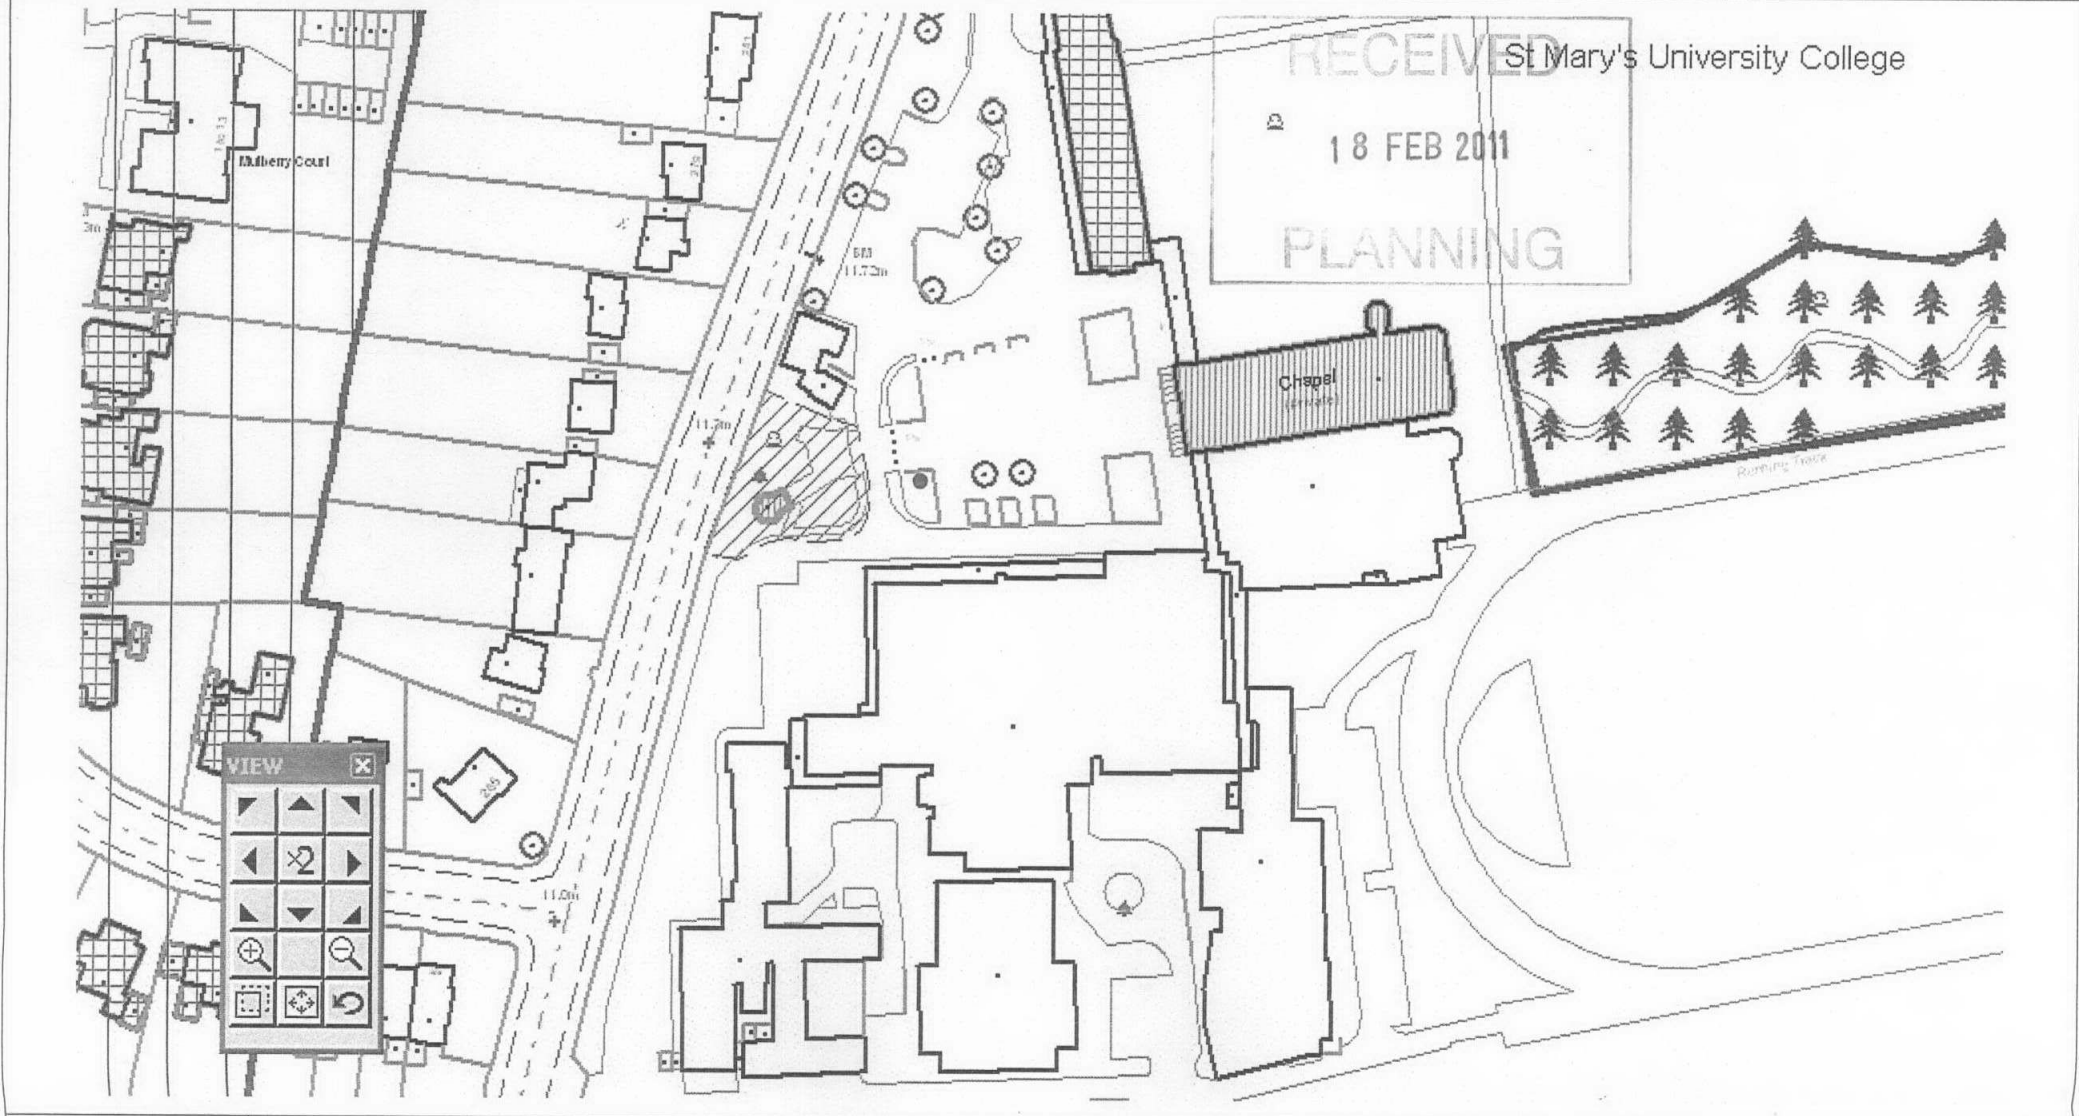

CYCLING PARKING SITE PLAN

Organisation	St Marys University College					
Site Name	St Marys University College – Reception area					
Address	268 Waldegrave Road, Twickenham, TW1 4SX					
Works	6 stands (1x 6 hoop rack) under a 'Wardale' shelter in bush area (which will be trimmed back). Total shelter area: 11.2m2.					
Key	 Listed Building/BTM	 Preserved Trees	 Conservation Area	 Cycle Parking Location	 Cycle shelter/s	
Map Scale	1:1250					

Map Scale 1:100

11/0610/FUL
 18 FEB 2011
 PLANNING

27

CYCLING PARKING SITE PLAN

Organisation	St Marys University College				
Site Name	St Marys University College – Piazza				
Address	268 Waldegrave Road, Twickenham, TW1 4SX				
Works	10 stands (2 x 5 hoop racks) under 2 banks of "Wardale" shelters. Total shelter area: 18.048m2.				
Key	 Listed Building/BTM	 Preserved Trees	 Conservation Area	 Cycle Parking Location	 Cycle shelter/s
Map Scale	1:1250				

11/0610/FUL

Map Scale 1:100