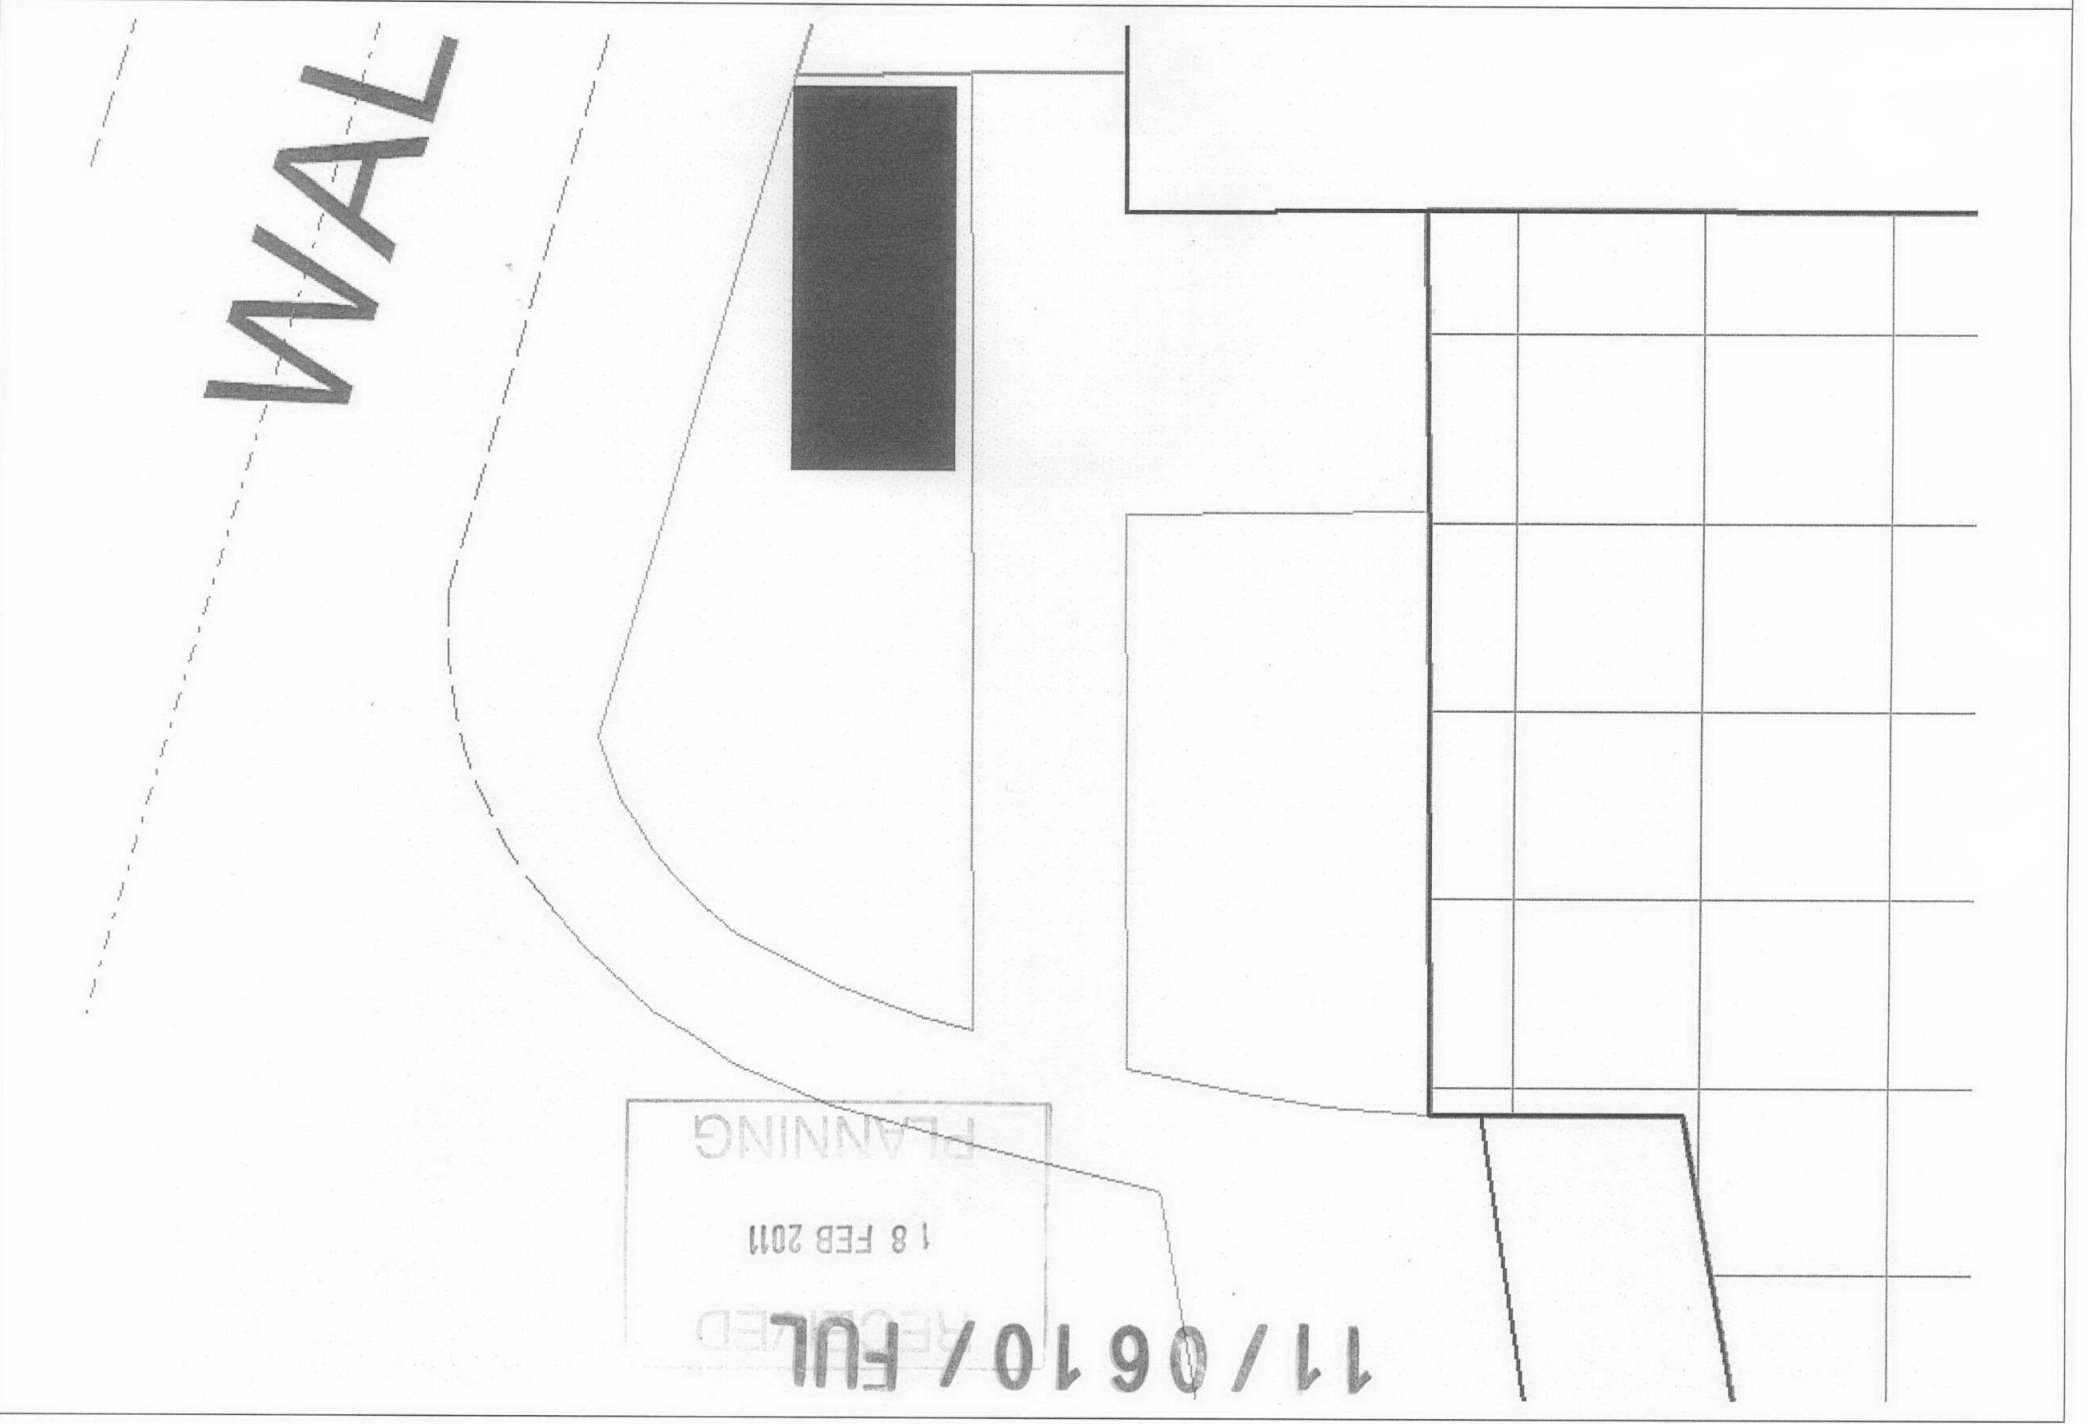

CYCLING PARKING SITE PLAN

Organisation	St Marys University College					
Site Name	St Marys University College – Reception area					
Address	268 Waldegrave Road, Twickenham, TW1 4SX					
Works	6 stands (1x 6 hoop rack) under a 'Wardale' shelter in bush area (which will be trimmed back). Total shelter area: 11.2m2.					
Key	 Listed Building/BTM	 Preserved Trees	 Conservation Area	 Cycle Parking Location	 Cycle shelter/s	
Map Scale	1:1250					

Map Scale 1:100

11/0610/FUL
 18 FEB 2011
 PLANNING

27

CYCLING PARKING SITE PLAN

Organisation	St Marys University College				
Site Name	St Marys University College – Piazza				
Address	268 Waldegrave Road, Twickenham, TW1 4SX				
Works	10 stands (2 x 5 hoop racks) under 2 banks of "Wardale" shelters. Total shelter area: 18.048m2.				
Key	 Listed Building/BTM	 Preserved Trees	 Conservation Area	 Cycle Parking Location	 Cycle shelter/s
Map Scale	1:1250				

11/0610/FUL

Map Scale 1:100