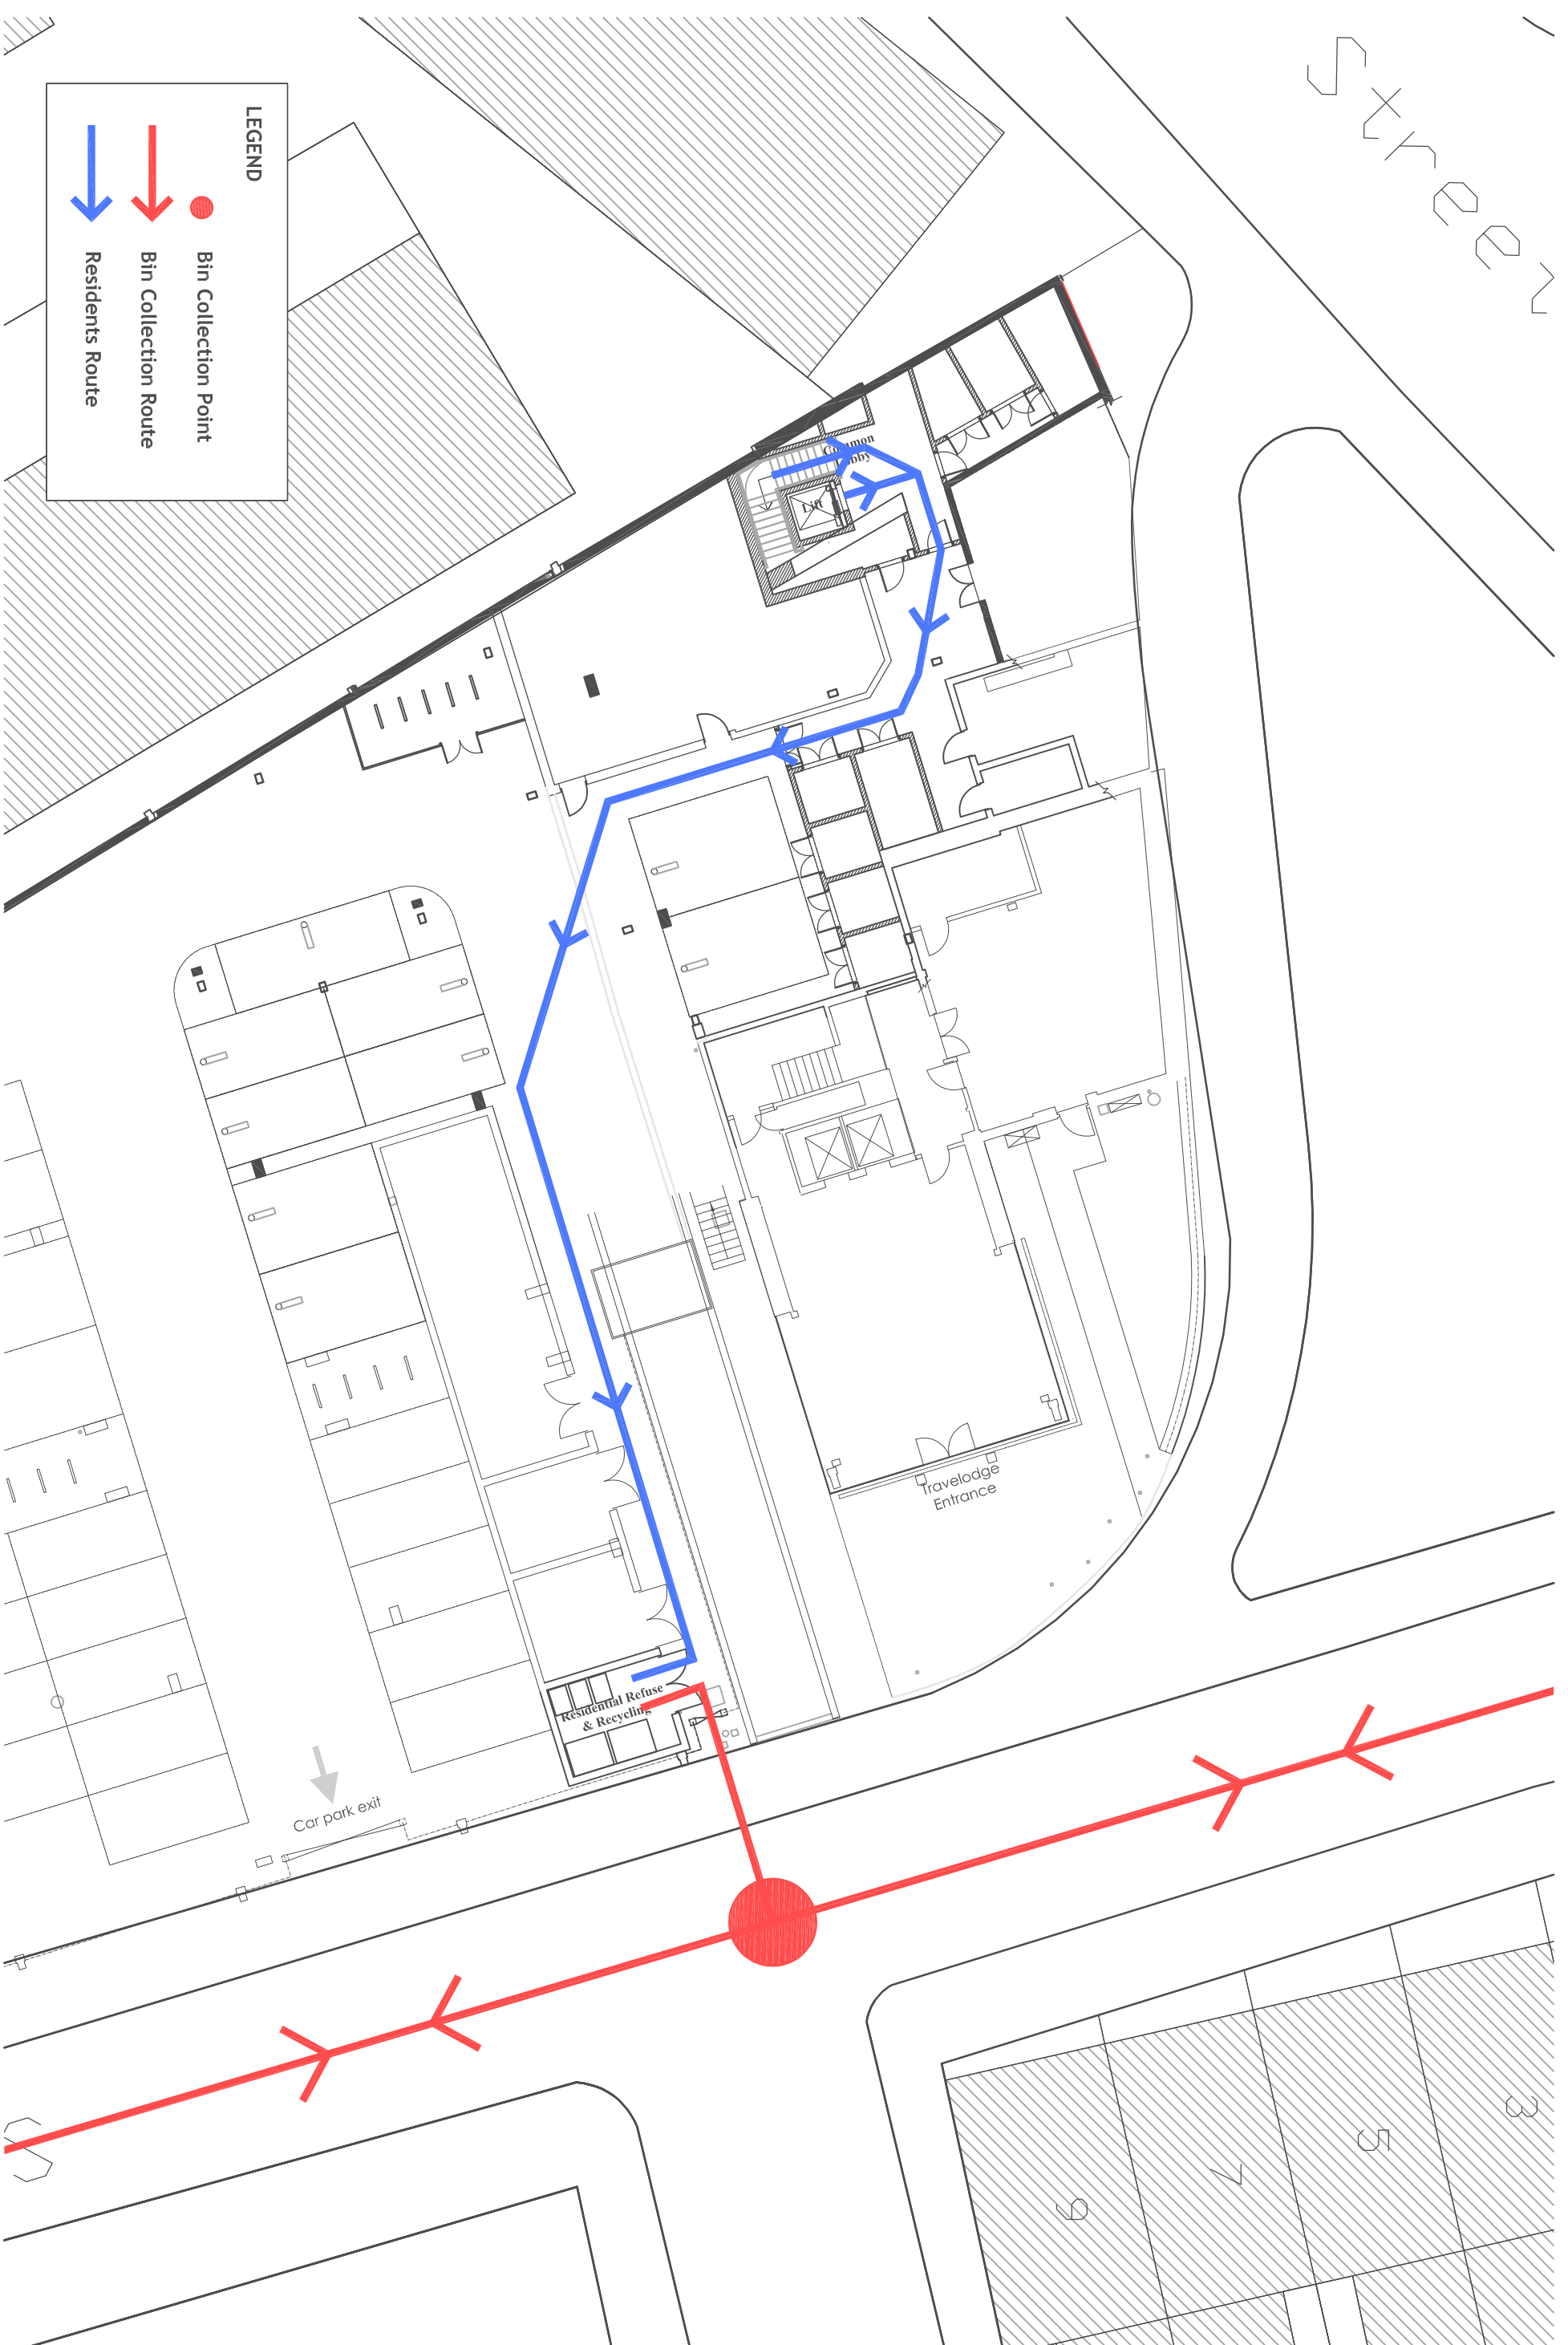

SUNSHINE

LEGEND

- Bin Collection Point
- Bin Collection Route
- Residents Route

L A P TITLE: BIN COLLECTION

SCALE: 1:200 @ A3

DRG. NO: 7524 / DS 08