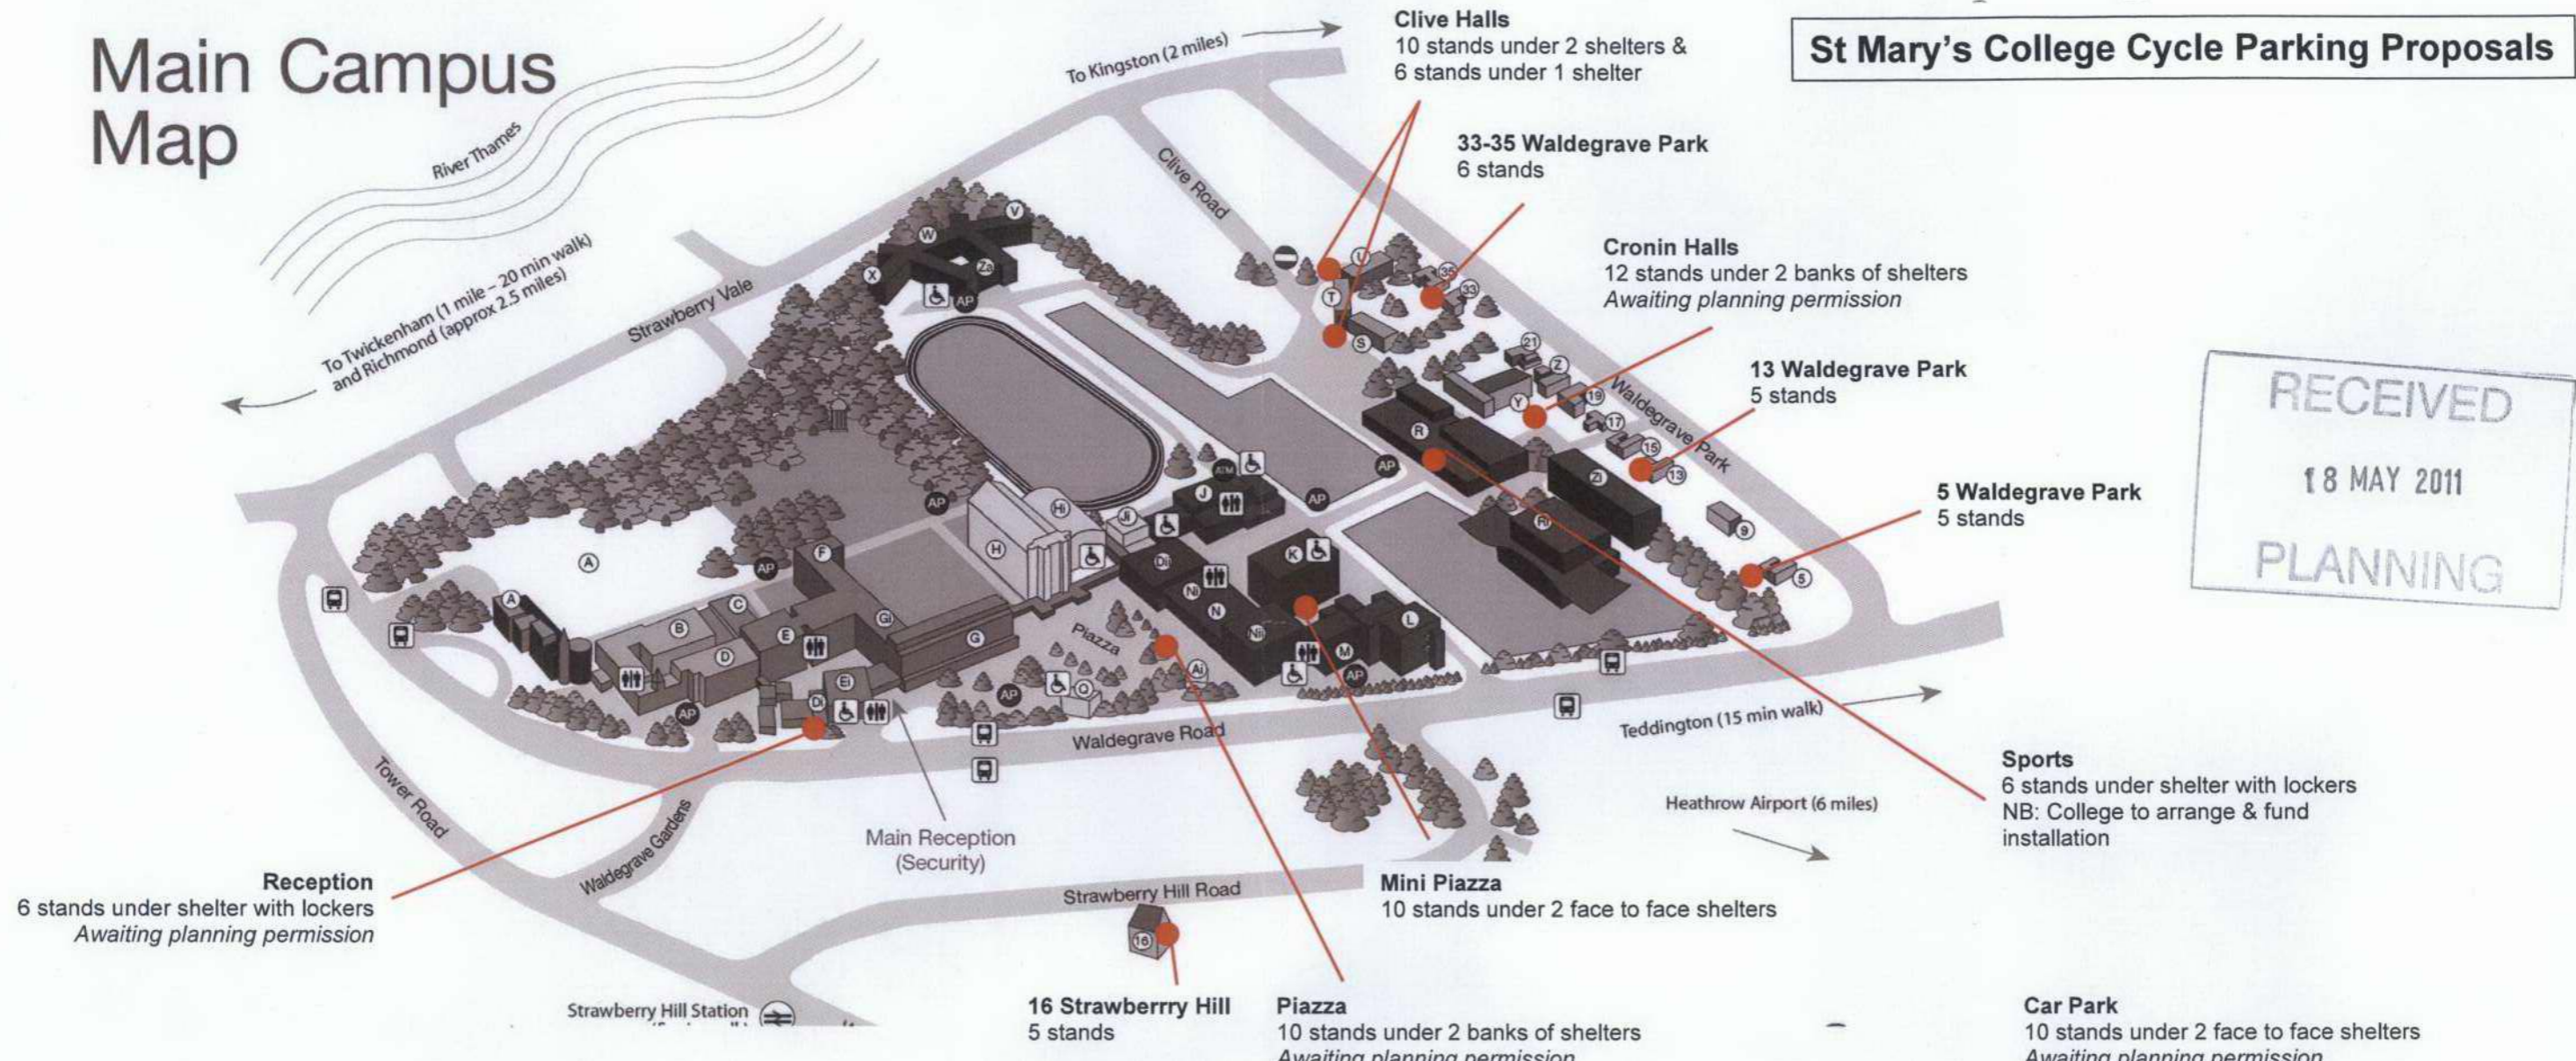

St Mary's College Cycle Parking Proposals

Main Campus Map

RECEIVED  
18 MAY 2011  
PLANNING

Teddington Lock Campus map