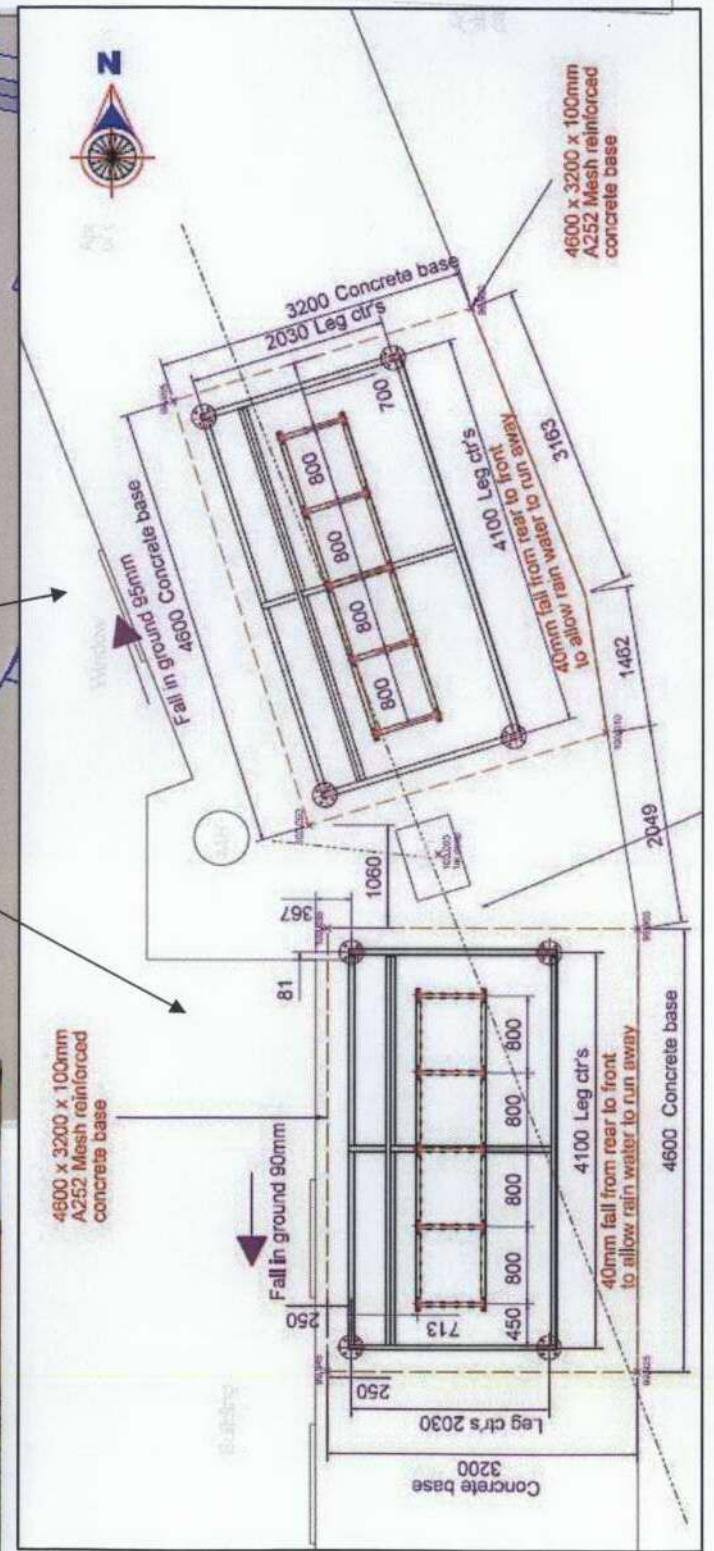

CYCLING PARKING SITE PLAN

Site Name	St Mary's College – Q Clive Hostel	RECEIVED 18 MAY 2011 PLANNING
Address	268 Waldegrave Road, Twickenham, TW1 4SX	
Description of works	Installation of 2 'Wardale' shelters on concrete bases with 5 cycle stands under each shelter.	

NB:
Colour will
be green
and
lockers
will not be
included

NB: Tree stump to be removed by college