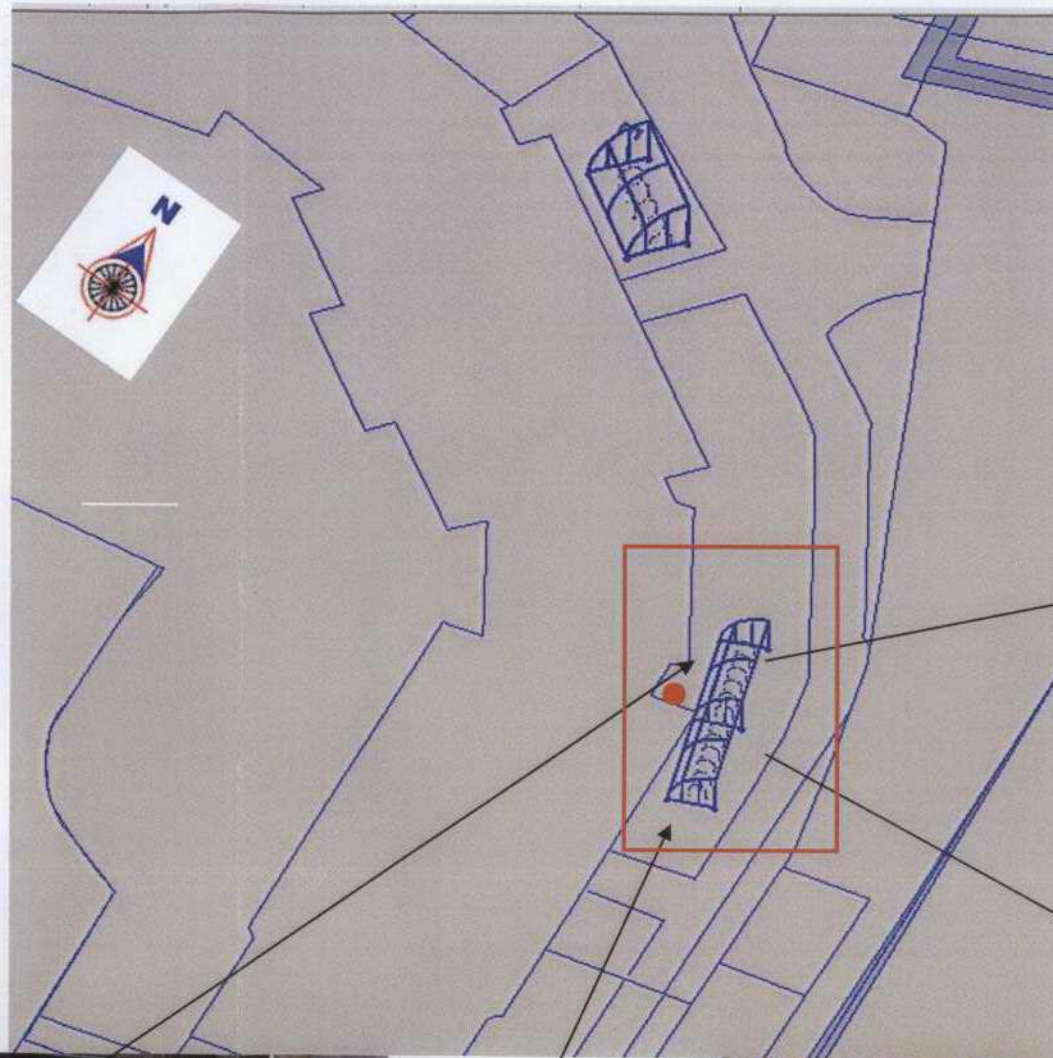

CYCLING PARKING SITE PLAN

Site Name	St Mary's College – Q Clive Hostel	RECEIVED 18 MAY 2011 PLANNING
Address	268 Waldegrave Road, Twickenham, TW1 4SX	
Description of works	Installation of 2 'Wardale' shelters on concrete bases with 5 cycle stands under each shelter.	

NB:
Colour will
be green
and
lockers
will not be
included

NB: Tree stump to be removed by college