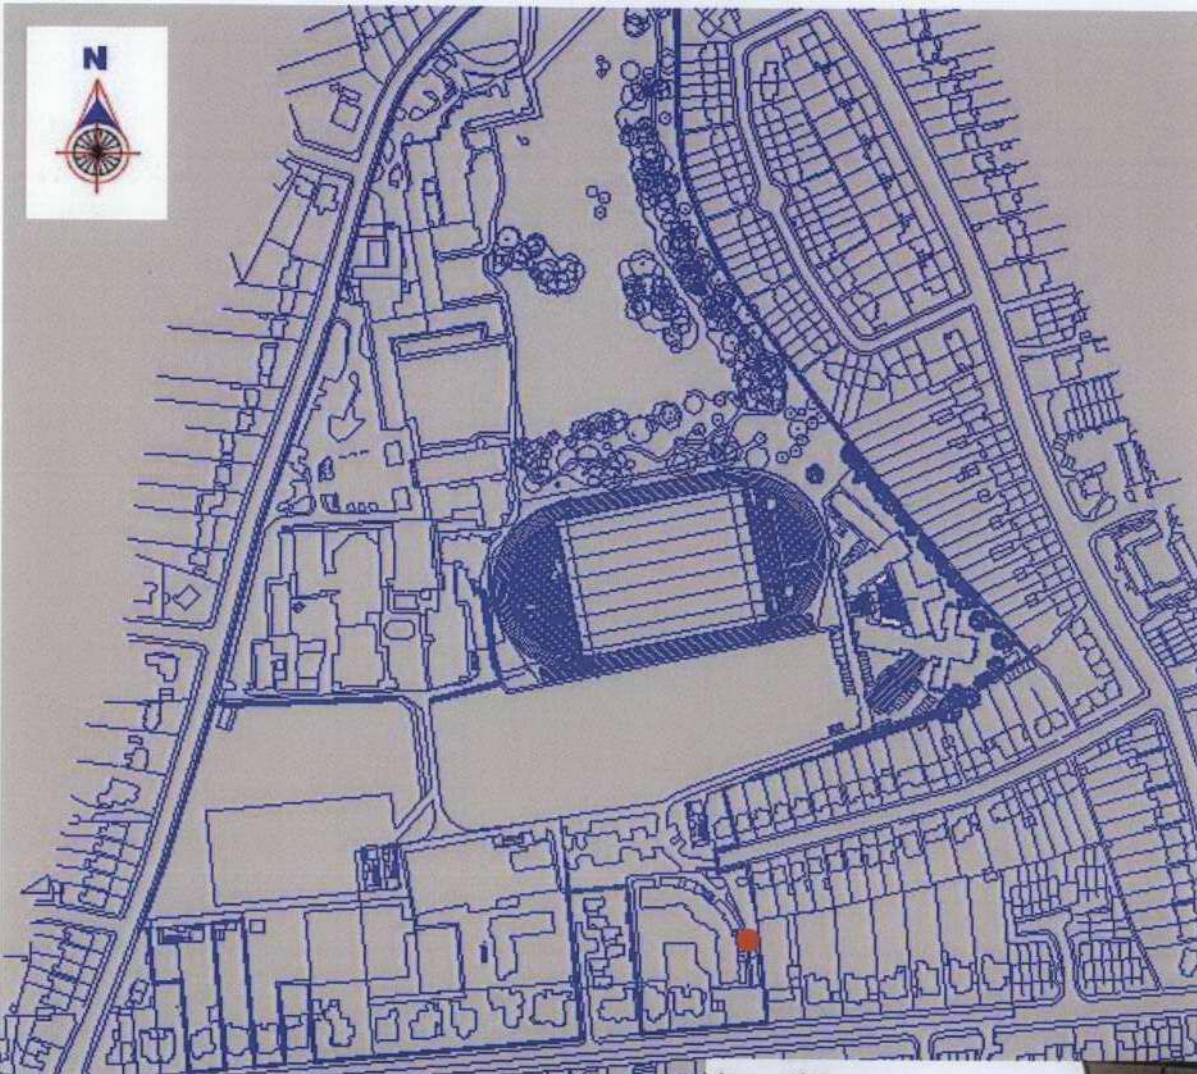

CYCLING PARKING SITE PLAN

Site Name	St Mary's College – Q Clive Hostel	RECEIVED 18 MAY 2011 PLANNING
Address	268 Waldegrave Road, Twickenham, TW1 4SX	
Description of works	Installation of 2 'Wardale' shelters on concrete bases with 5 cycle stands under each shelter.	