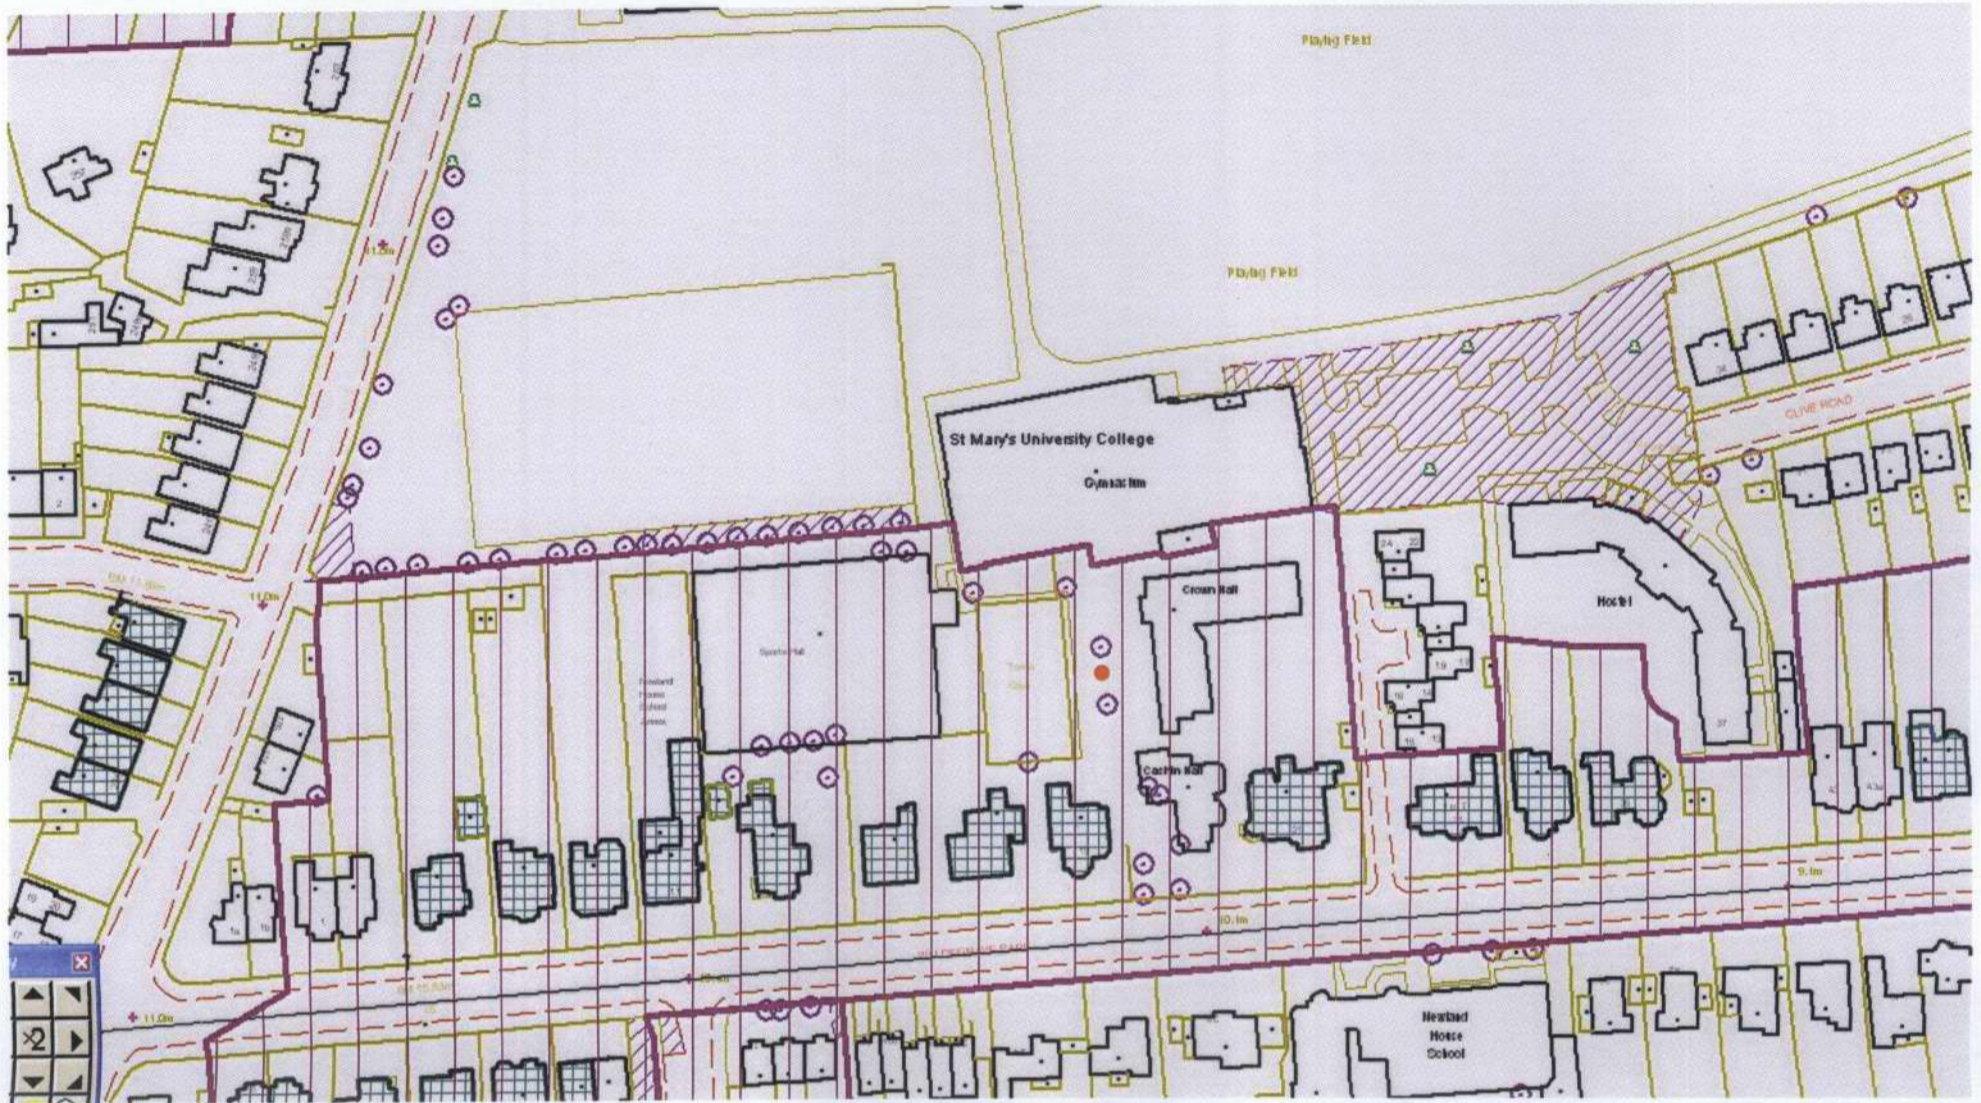

**CYCLING PARKING SITE PLAN**

11/0653/FUL

Organisation	St Marys University College	
Site Name	St Marys University College – Y Block	
Address	268 Waldegrave Road, Twickenham, TW1 4SX	
Works	12 stands (2x 6 hoops) under 2 banks of 'Wardale' shelters. Total shelter area: 22m2.	
Key	 Listed Building/BTM	 Preserved Trees  Conservation Area  Cycle Parking Location  Cycle shelter/s
Map Scale	1:1250	

Map Scale 1:100