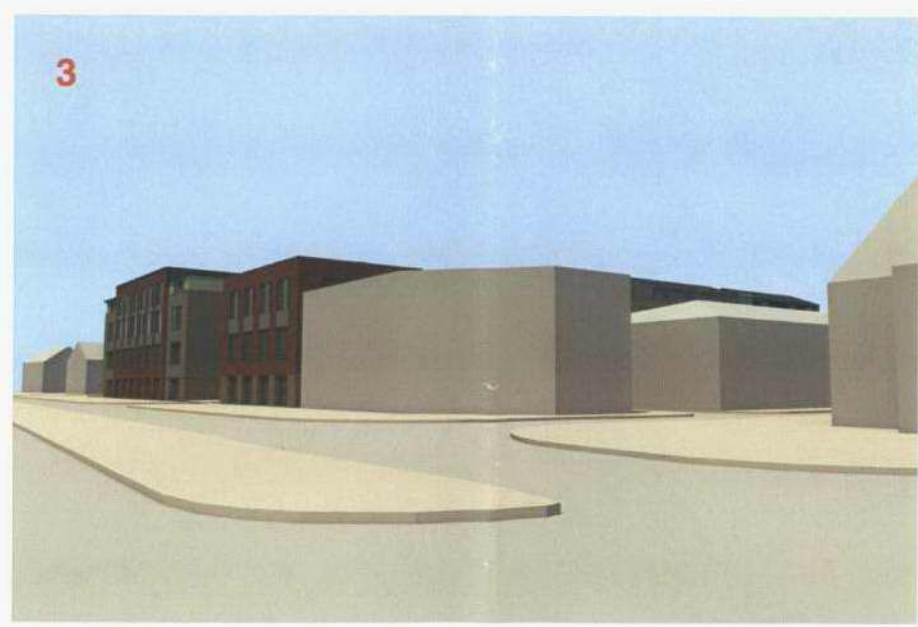

07 DEC 2009

\*Roof plants locations refer to 06914/SK/200

ALL DIMENSIONS TO BE CHECKED ON SITE AND ANY DISCREPANCIES REPORTED IMMEDIATELY. THIS DRAWING MUST NOT BE SCALED

 <b>YURKY CROSS</b> CHARTERED ARCHITECTS 167 York Way LONDON N7 9LN T 020 7267 0481 F 020 7267 1248 E info@yurkycross.co.uk	<b>PROJECT</b> 293 Lower Richmond Road Surrey TW9 4LY	<b>DRAWING TITLE</b> MODEL VIEW	<b>DRAWING NUMBER</b> 06914/SK/201
	<b>SCALE</b> 1:1250@ A3	<b>DATE</b> Nov 09	<b>REVISION</b>