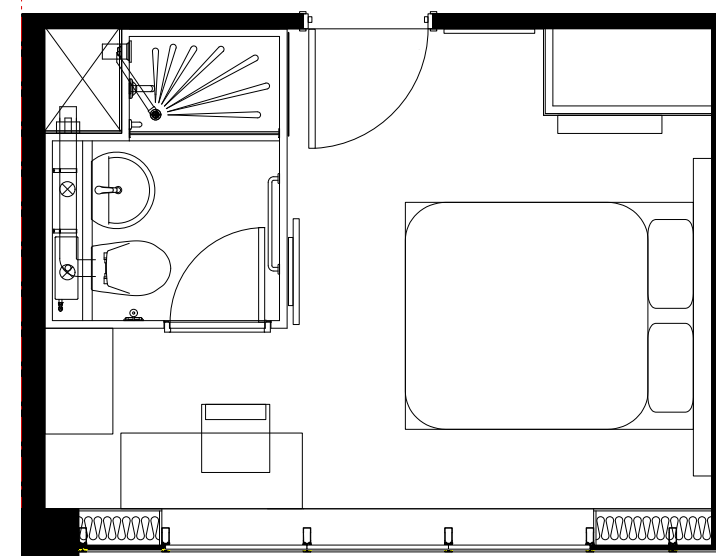

Type A -
TL Std Small Bedroom

Type C -
Extra Small Bedroom
(As previously shown on
0779-01-sk38-sk40)

Type C (wider) -
Extra Small Bedroom
(As previously shown on
0779-01-sk38-sk40)

Type C (shorter) -
Extra Small Bedroom

Type B -
Wide Small Bedroom

Type B2 -
Wide Small Bedroom

Type B3 -
Wide Small Bedroom

Notes:

Do not scale dimensions from this drawing.
Dimensions marked with an asterisk * are open site
dimensions to be confirmed on site.
All given dimensions are to be checked on site when
setting out and any discrepancy reported immediately.