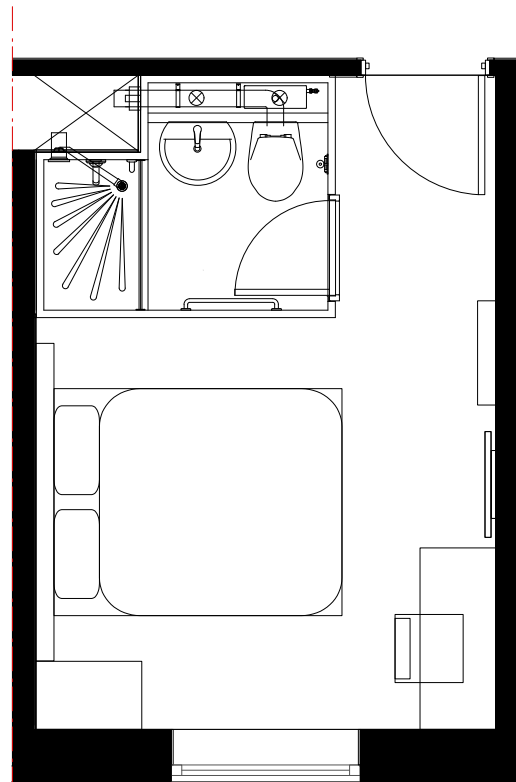

Type A -
TL Std Small Bedroom

Type C -
Extra Small Bedroom
(As previously shown on
0779-01-sk38-sk40)

Type C (wider) -
Extra Small Bedroom
(As previously shown on
0779-01-sk38-sk40)

Type C (shorter) -
Extra Small Bedroom

Type B -
Wide Small Bedroom

Type B2 -
Wide Small Bedroom

Type B3 -
Wide Small Bedroom

Notes:

Do not scale dimensions from this drawing.
Dimensions marked with an asterisk * are open site
dimensions to be confirmed on site.
All given dimensions are to be checked on site when
setting out and any discrepancy reported immediately.