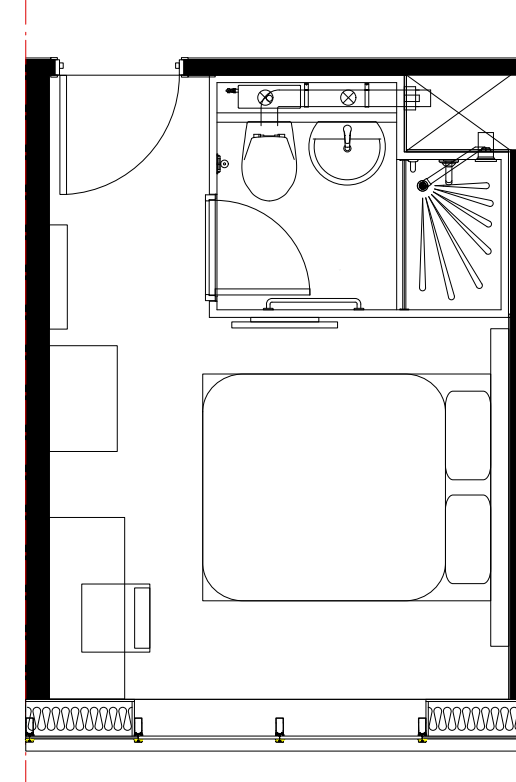

Type A -
TL Std Small Bedroom

Type C -
Extra Small Bedroom
(As previously shown on
0779-01-sk38-sk40)

Type C (wider) -
Extra Small Bedroom
(As previously shown on
0779-01-sk38-sk40)

Type C (shorter) -
Extra Small Bedroom

Type B -
Wide Small Bedroom

Type B2 -
Wide Small Bedroom

Type B3 -
Wide Small Bedroom

Notes:

Do not scale dimensions from this drawing.
Dimensions marked with an asterisk * are open site
dimensions to be confirmed on site.
All given dimensions are to be checked on site when
setting out and any discrepancy reported immediately.