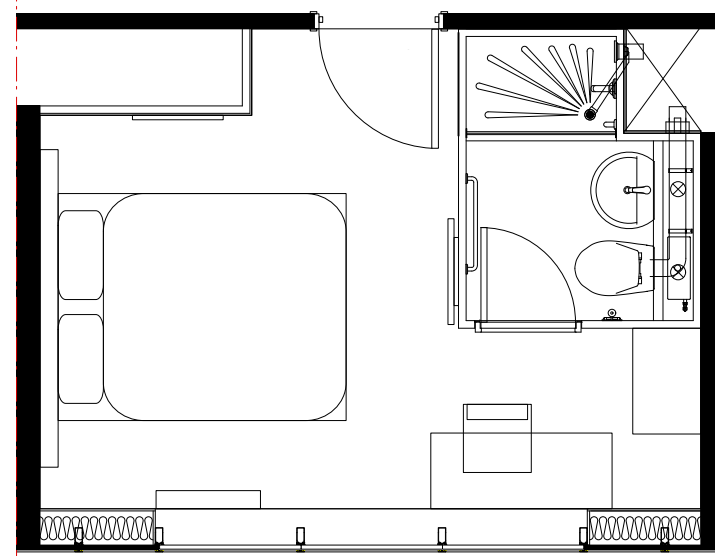

Type A -
TL Std Small Bedroom

Type C -
Extra Small Bedroom
(As previously shown on
0779-01-sk38-sk40)

Type C (wider) -
Extra Small Bedroom
(As previously shown on
0779-01-sk38-sk40)

Type C (shorter) -
Extra Small Bedroom

Type B -
Wide Small Bedroom

Type B2 -
Wide Small Bedroom

Type B3 -
Wide Small Bedroom

Notes:

Do not scale dimensions from this drawing.
Dimensions marked with an asterisk * are open site
dimensions to be confirmed on site.
All given dimensions are to be checked on site when
setting out and any discrepancy reported immediately.