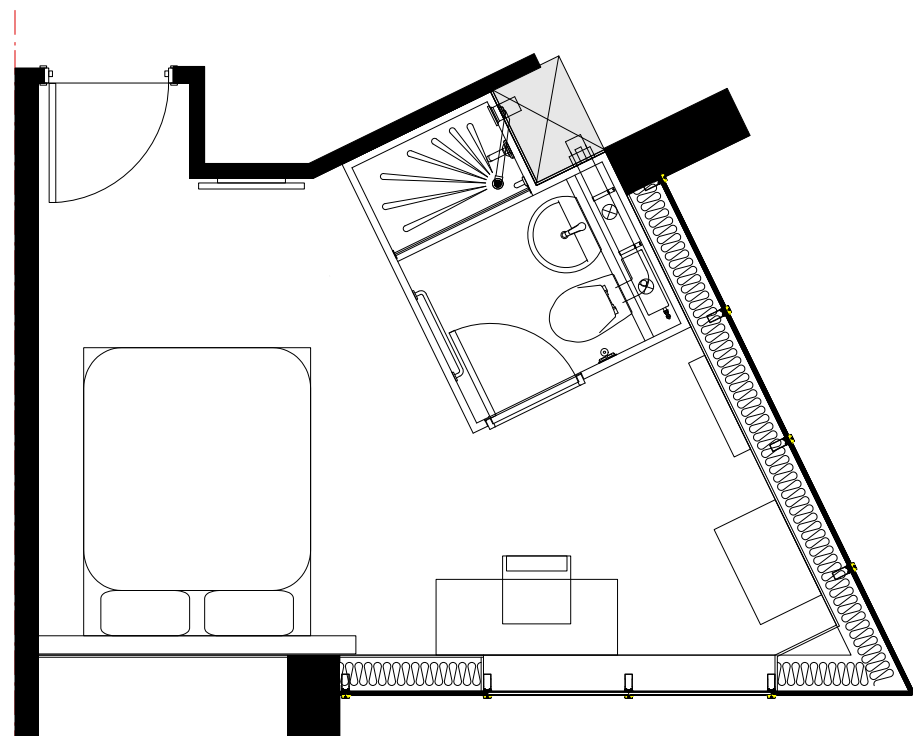

Type E2 -
Wide Small Bedroom

Type F -
Long Bedroom

Type E -
Wide Small Bedroom

○ Room Types

Notes:

Do not scale dimensions from this drawing.
Dimensions marked with an asterisk thus * are open site
dimensions to be confirmed on site.
All given dimensions are to be checked on site when
setting out and any discrepancy reported immediately.

Rev	Date	Notes	By	Chkd
-----	------	-------	----	------

Project:
9-19 Paradise Road, Richmond

Client:
Henry Boot Ltd

Drawing title:
Room types

(internal use only)

Ref: -p03	Sheet:
--------------	--------

Date: 19.03.2012	Scale: 1:50 @ A3
---------------------	---------------------