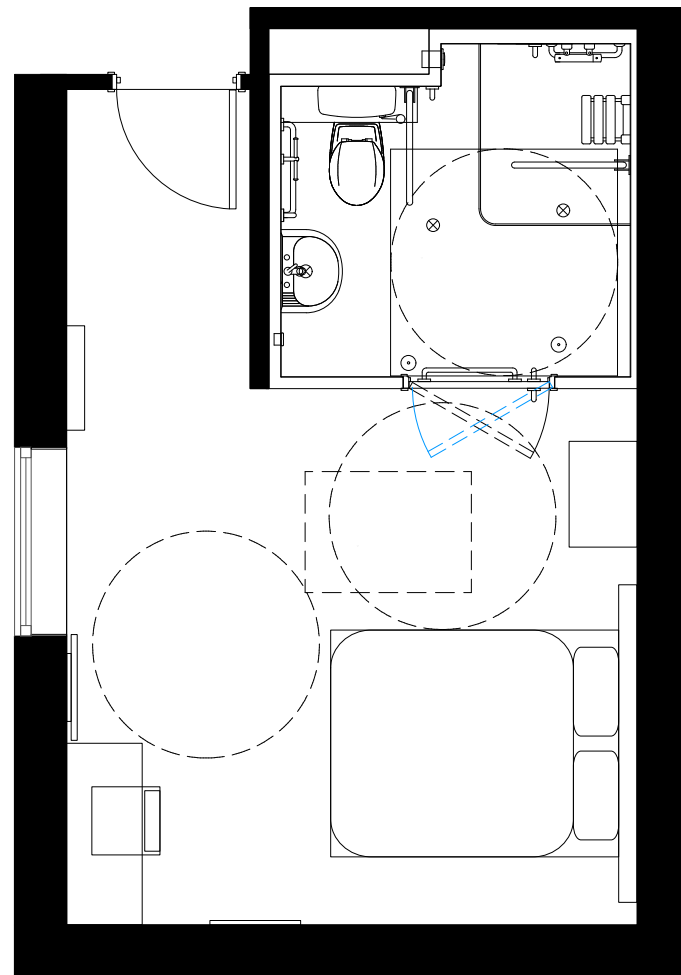

Type D -  
TL Accessible Bedroom

Type D3 -  
Accessible Bedroom

Type D4 -  
Accessible Bedroom

Type D2 (DDA) -  
Large Accessible Bedroom

**Notes:**

Do not scale dimensions from this drawing.  
Dimensions marked with an asterisk thus \* are open site  
dimensions to be confirmed on site.  
All given dimensions are to be checked on site when  
setting out and any discrepancy reported immediately.

Rev	Date	Notes	By	Chkd
-----	------	-------	----	------

Project:  
9-19 Paradise Road, Richmond

Client:  
Henry Boot Ltd

Drawing title:  
DDA Room Types

(internal use only)

Ref: -p03 Sheet:

Date: 19.03.2012 Scale:  
1:50 @ A3

○ DDA Room Types