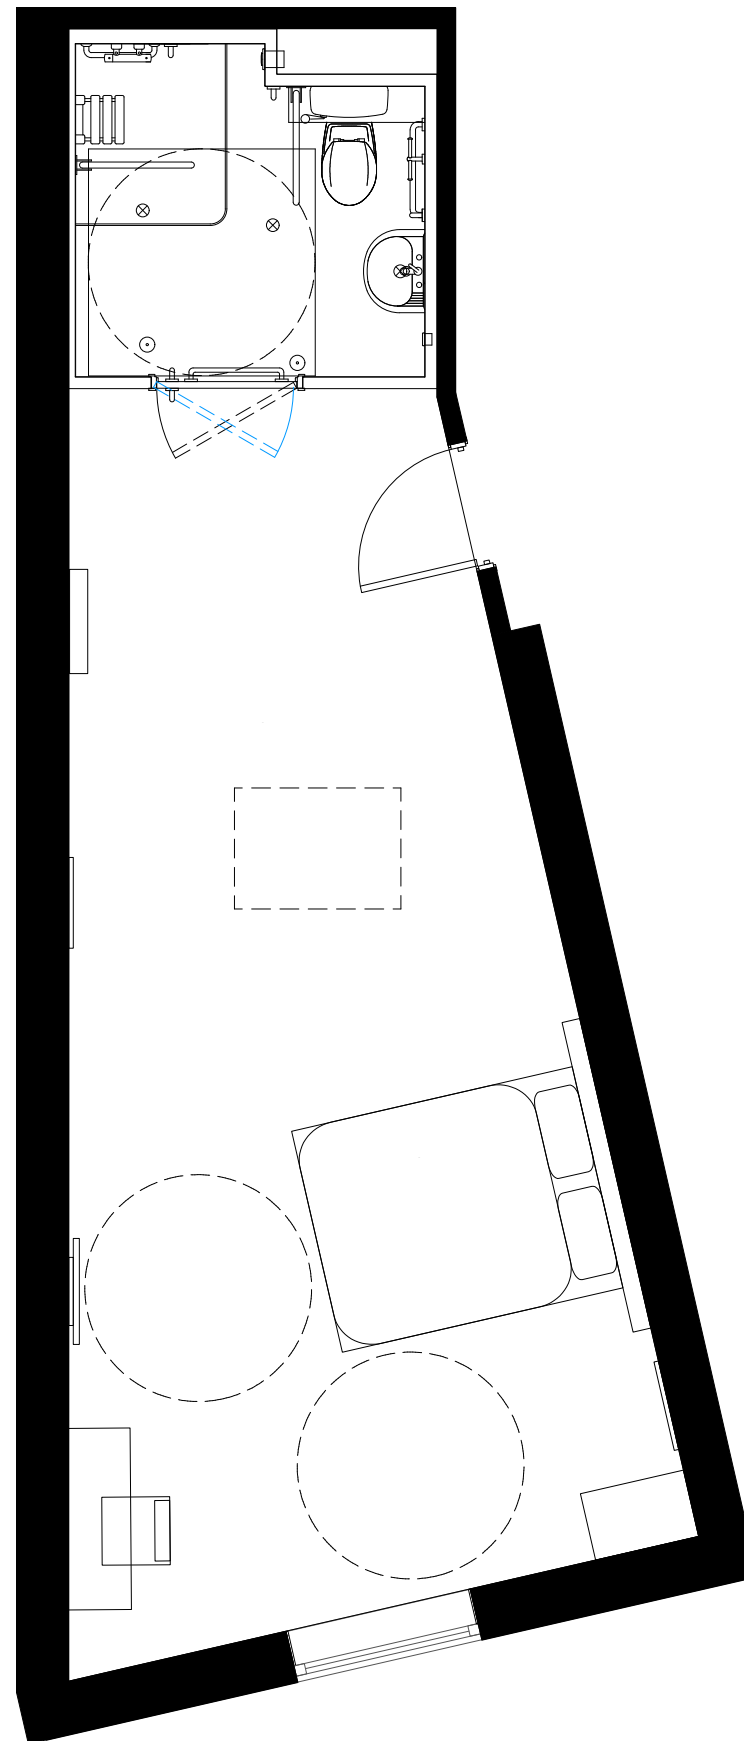

Type D -  
TL Accessible Bedroom

Type D3 -  
Accessible Bedroom

Type D4 -  
Accessible Bedroom

Type D2 (DDA) -  
Large Accessible Bedroom

**Notes:**

Do not scale dimensions from this drawing.  
Dimensions marked with an asterisk thus \* are open site  
dimensions to be confirmed on site.  
All given dimensions are to be checked on site when  
setting out and any discrepancy reported immediately.

Rev	Date	Notes	By	Chkd
-----	------	-------	----	------

Project:  
9-19 Paradise Road, Richmond

Client:  
Henry Boot Ltd

Drawing title:  
DDA Room Types

(internal use only)

Ref: -p03 Sheet:

Date: 19.03.2012 Scale:  
1:50 @ A3

Drawn by: ods Checked by:  
pbp

Drawing no.: 0779-02-114 Revision:

bpr architects

The Boathouse, Embankment  
Putney, London, SW15 1LB  
t +44(0)20 8785 9983  
f +44(0)20 8780 1507  
e info@bprarchitects.com  
www.bprarchitects.com

○ DDA Room Types