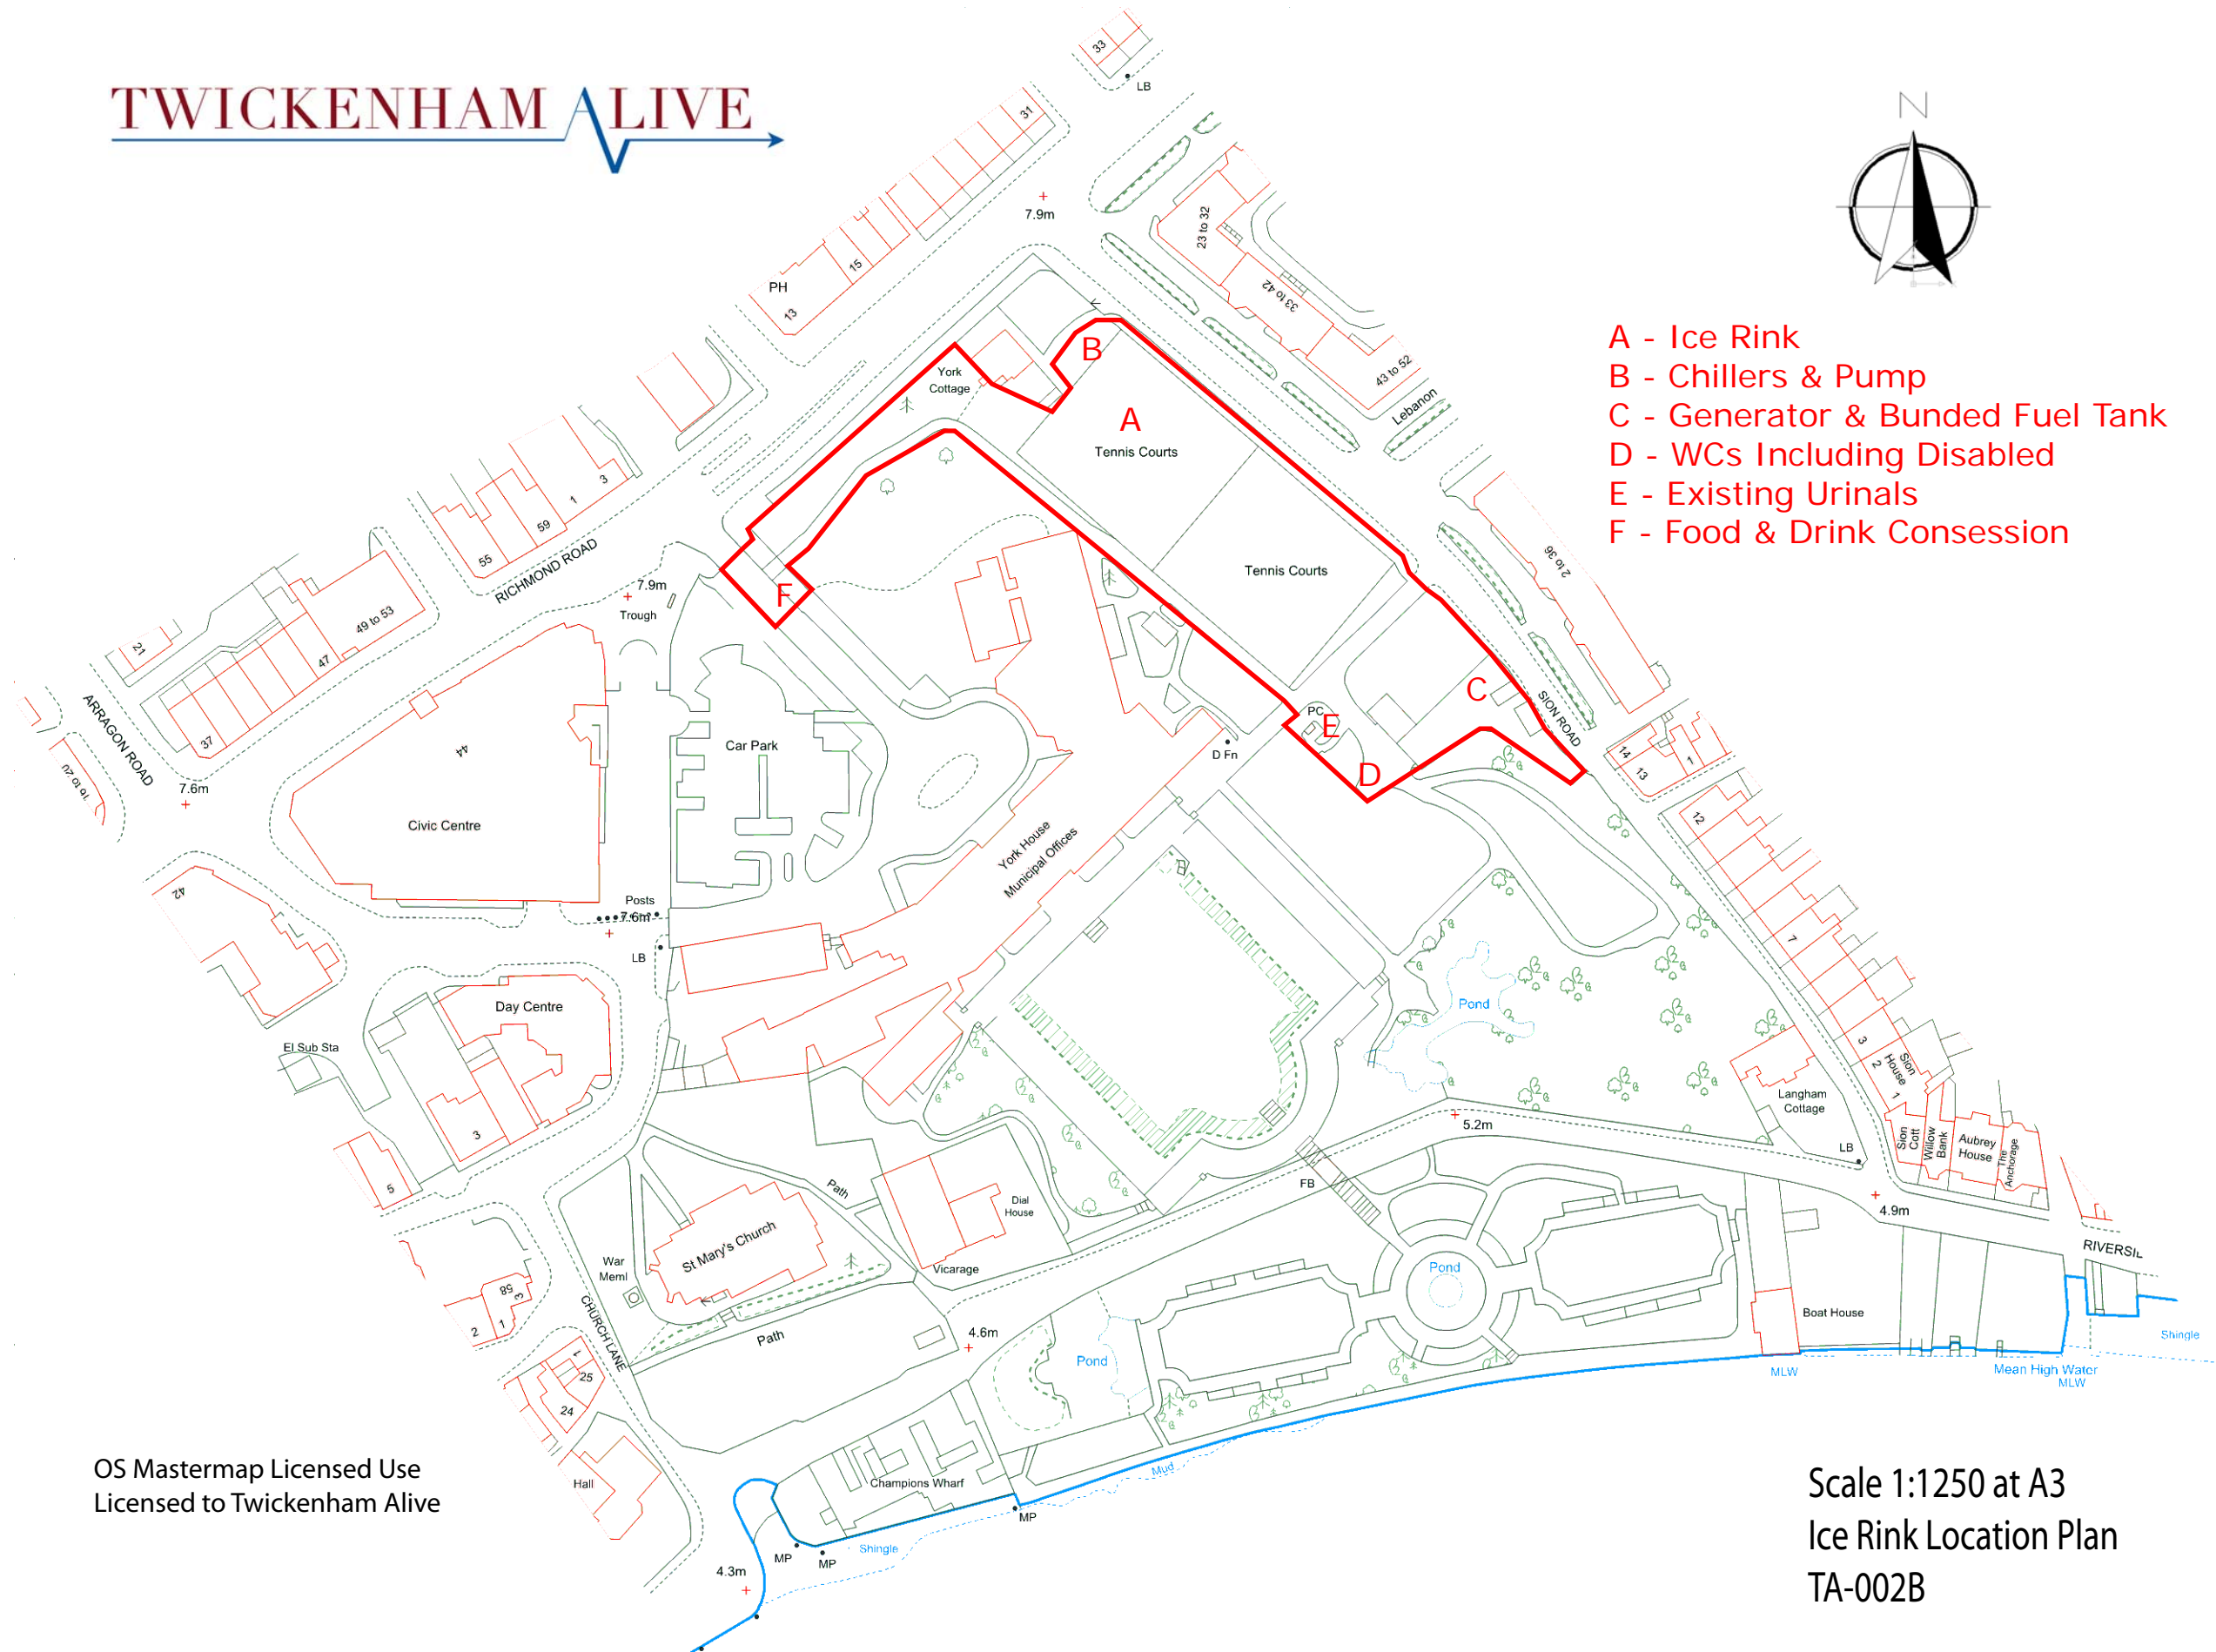

TWICKENHAM LIVE

- A - Ice Rink
- B - Chillers & Pump
- C - Generator & Bunded Fuel Tank
- D - WCs Including Disabled
- E - Existing Urinals
- F - Food & Drink Consession

OS Mastermap Licensed Use
Licensed to Twickenham Alive

Scale 1:1250 at A3
Ice Rink Location Plan
TA-002B