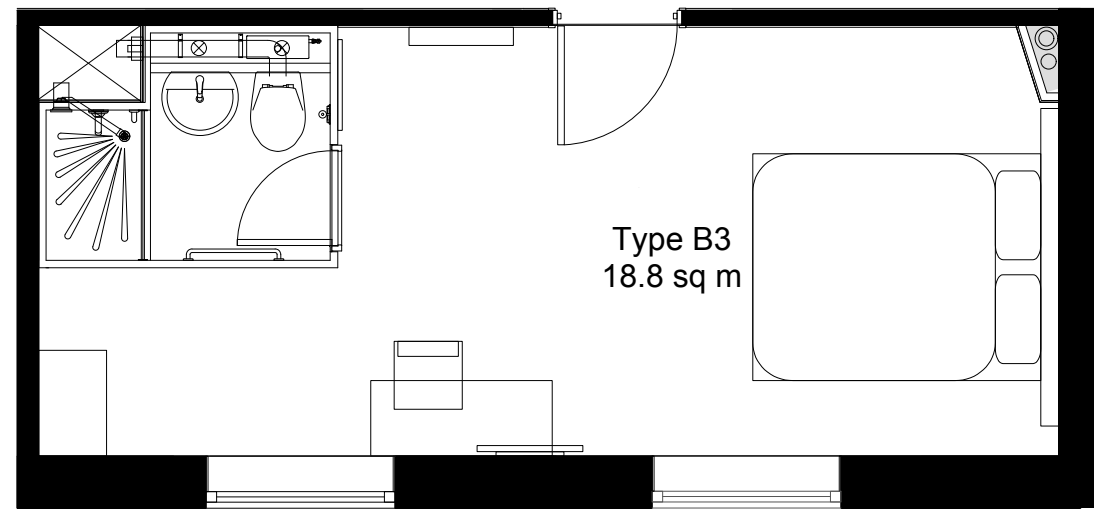

Type E2 -
Wide Small Bedroom

Type F -
Long Bedroom

Type E -
Wide Small Bedroom

○ Room Types

Notes:

Do not scale dimensions from this drawing.
Dimensions marked with an asterisk thus * are open site dimensions to be confirmed on site.
All given dimensions are to be checked on site when setting out and any discrepancy reported immediately.

A	11/6/12	Revised in line Planners comments	ods	pbp
Rev	Date	Notes	By	Chkd

Project:
9-19 Paradise Road, Richmond

Client:
Henry Boot Ltd

Drawing title:
Room types

(internal use only)
Ref: -p03 Sheet:

Date: 19.03.2012 Scale: 1:50 @ A3