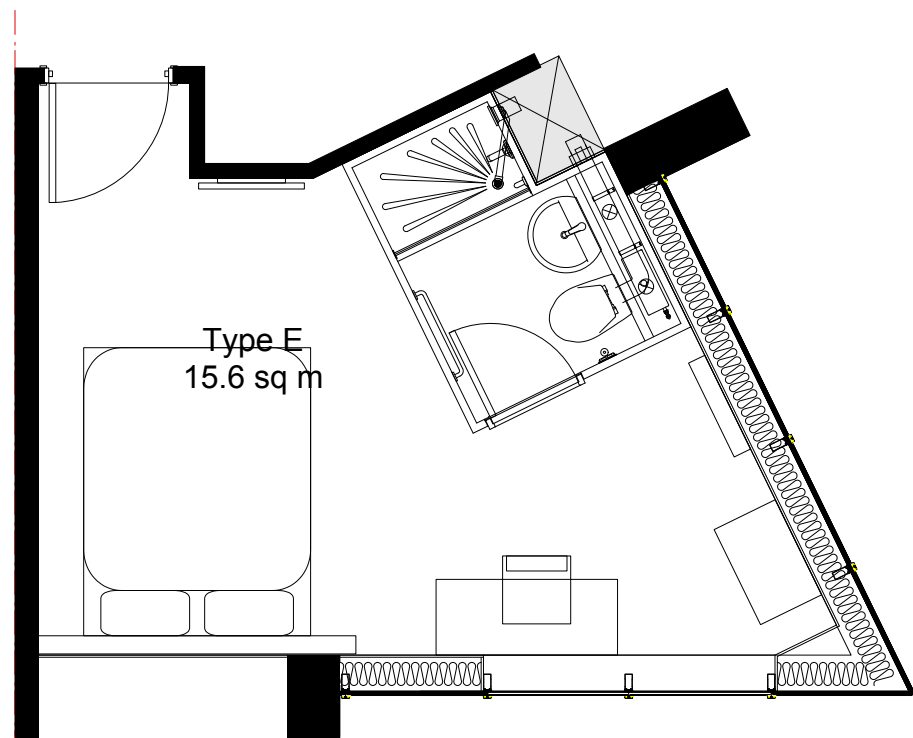

Type E2 -
Wide Small Bedroom

Type F -
Long Bedroom

Type E -
Wide Small Bedroom

○ Room Types

Notes:

Do not scale dimensions from this drawing.
Dimensions marked with an asterisk thus * are open site dimensions to be confirmed on site.
All given dimensions are to be checked on site when setting out and any discrepancy reported immediately.

A	11/6/12	Revised in line Planners comments	ods	pbp
Rev	Date	Notes	By	Chkd

Project:
9-19 Paradise Road, Richmond

Client:
Henry Boot Ltd

Drawing title:
Room types

(internal use only)
Ref: -p03 Sheet:

Date: 19.03.2012 Scale: 1:50 @ A3