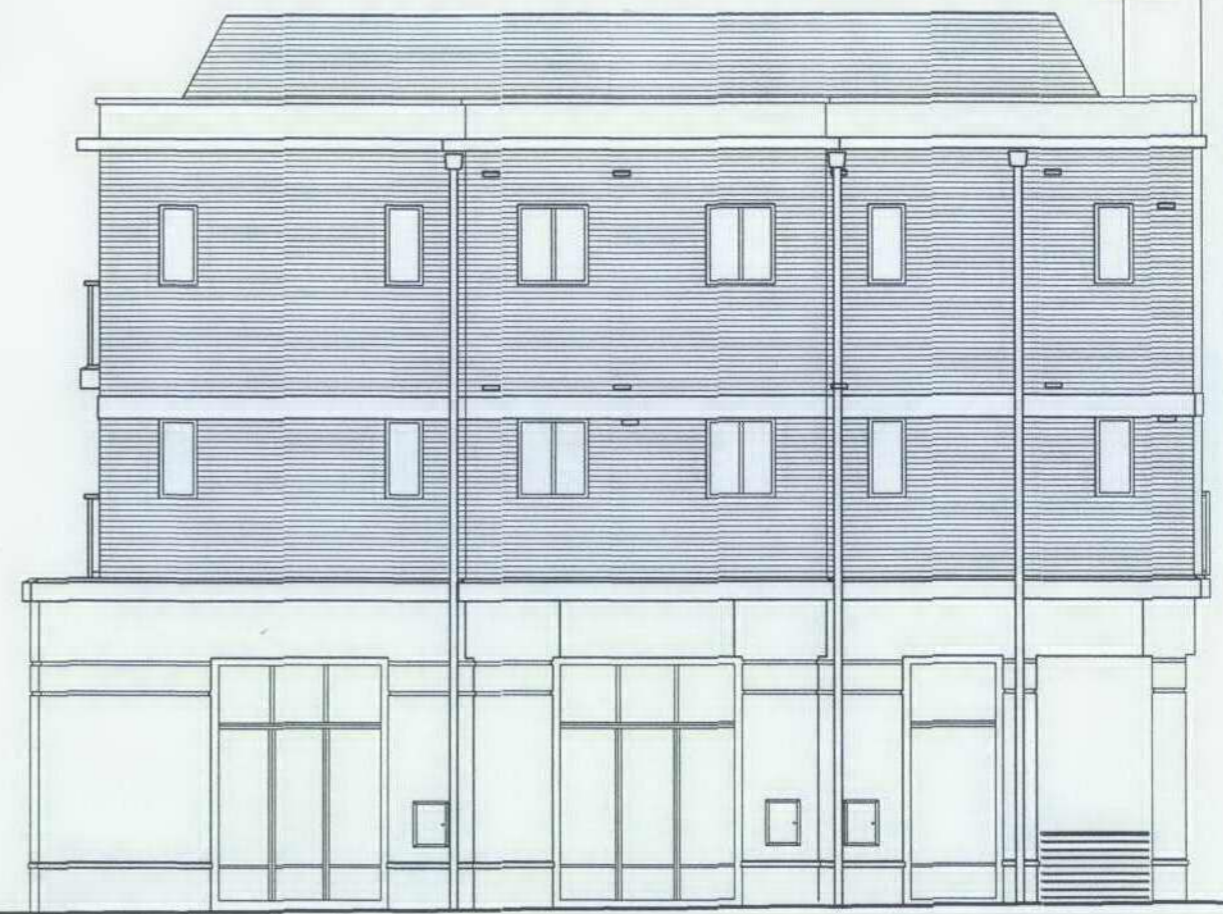

SOUTH ELEVATION

EAST ELEVATION

NORTH ELEVATION

RECEIVED
27 APR 2012

ALAN WARD ARCHITECTS
LION BOATHOUSE, EEL PIE ISLAND
LONDON TW1 3DY TEL. 020 8891 1211

170-175 HIGH STREET
TEDDINGTON TW11 8HU

ELEVATIONS AS EXISTING