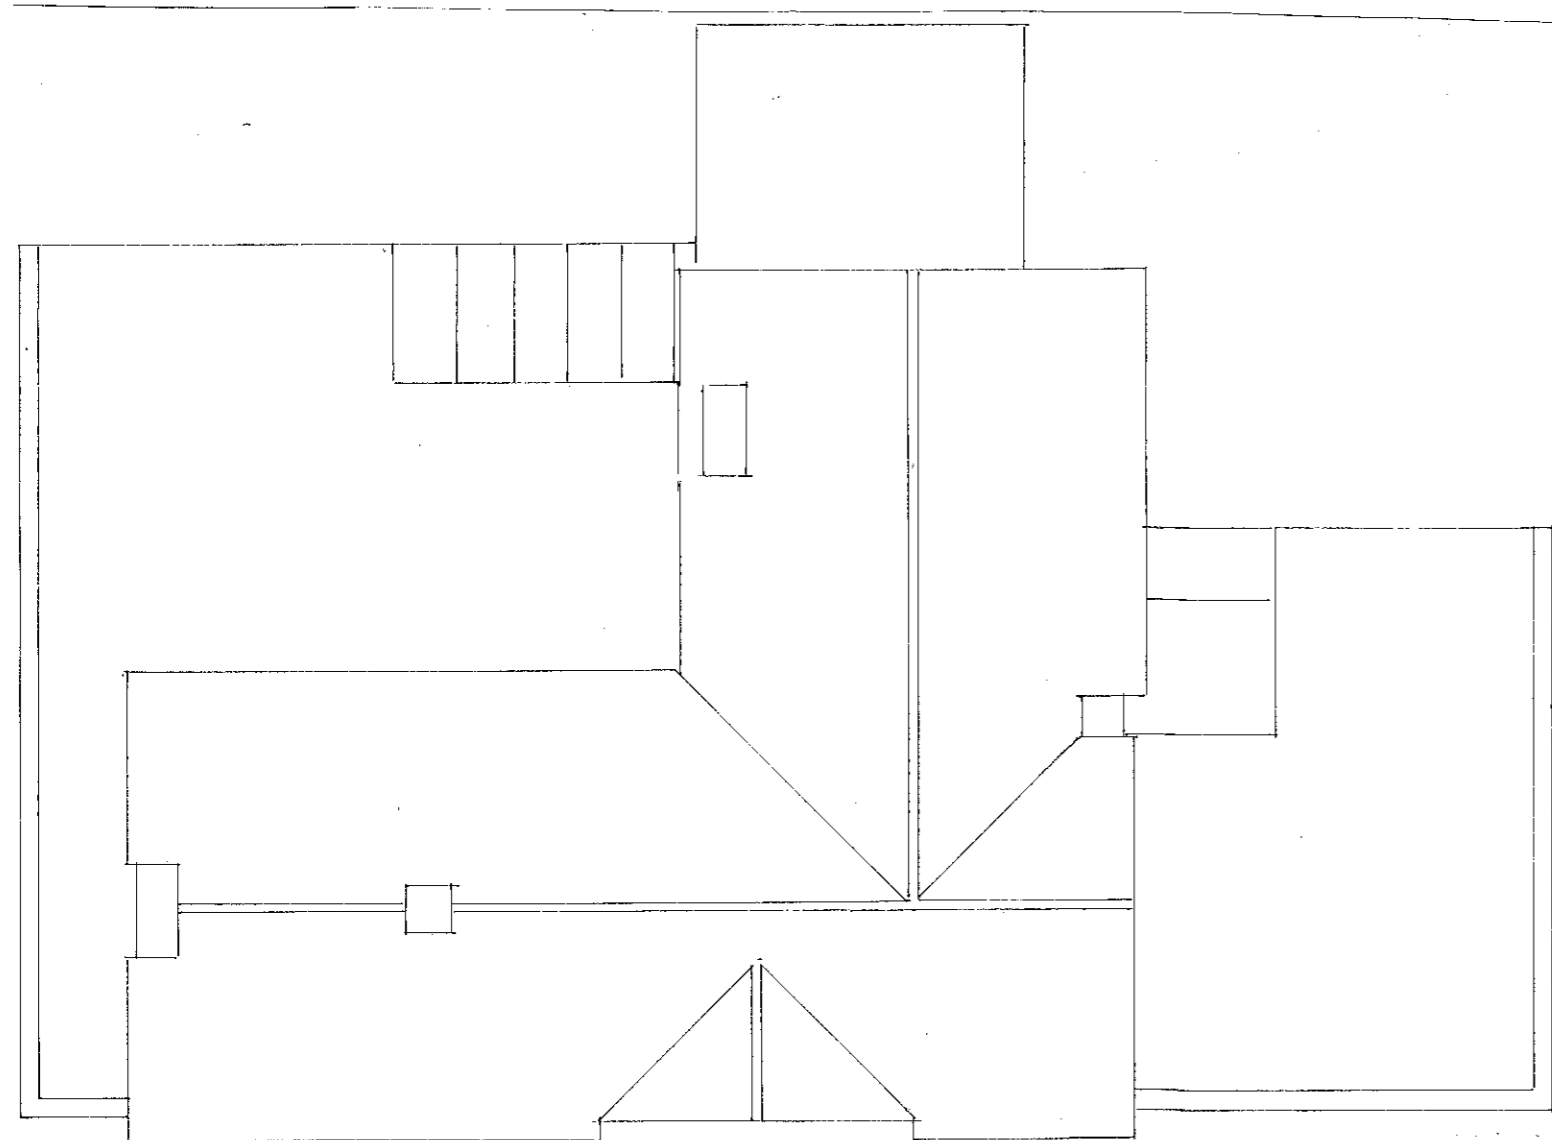

SOUTH WEST ELEVATION

ROOF PLAN

BAR CHART SCALE 1:100

SOUTH EAST ELEVATION

SCALE 1:100

B	17 08 12	ELEVATIONS
	Date	Revisions
<p><i>Wald Designs</i></p> <p>RANELAGH ST. JOHN'S ROAD CROWBOROUGH EAST SUSSEX TN6 1RT tel & fax 01892 667488</p>		
<p>Client CROWTON PROPERTIES</p>		
<p>Drawing Title PROPOSED DEVELOPMENT 49 NORTH LANE TEDDINGTON TW11 0HU</p>		
Scale 1:100	Date 18 05 12	Drawn by MJ
<p>EXISTING</p>		
Drg. No. 300312/03	Rev. B	