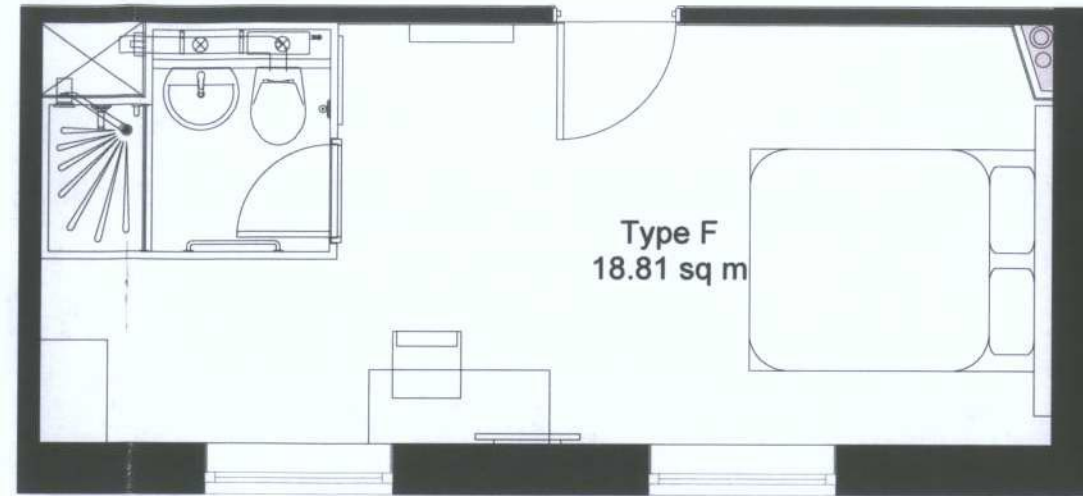

Type E2 -
Wide Small Bedroom

Type F -
Long Bedroom

Type E -
Wide Small Bedroom

12/1486/FUL

Notes:
Do not scale dimensions from this drawing.
Dimensions marked with an asterisk * are open site
dimensions to be confirmed on site.
All given dimensions are to be checked on site when
setting out and any discrepancy reported immediately.

Rev	Date	Notes	By	Chkd
B	30/8/12	Window reveal depth increased	ods	pbp
A	11/6/12	Revised in line Planners comments	ods	pbp

Project:
9-19 Paradise Road, Richmond

Client:
Henry Boot Ltd

Drawing title:
Room types

Ref: -p03
Sheet:

Date: 19.03.2012
Scale: 1:50 @ A3

Drawn by: ods
Checked by: pbp

Drawing no.: 0779-02-113
Revision: B

bpr architects

The Boathouse, Embankment
Putney, London, SW15 1LB
t +44(0)20 8785 9983
f +44(0)20 8780 1507
e info@bprarchitects.com
www.bprarchitects.com