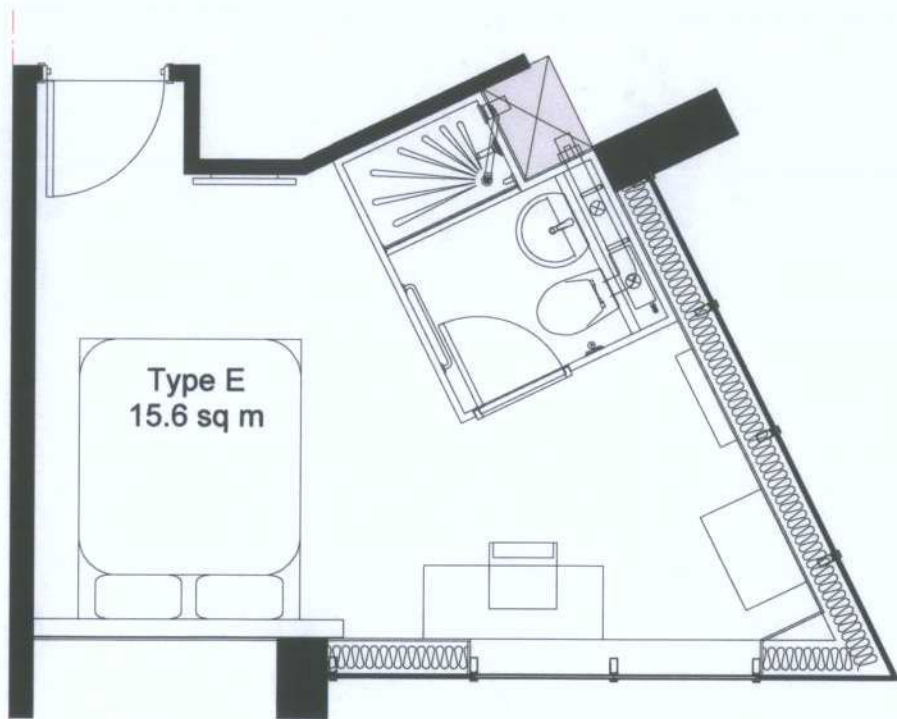

Type E2 -
Wide Small Bedroom

Type F -
Long Bedroom

Type E -
Wide Small Bedroom

12/1486/FUL

Notes:
Do not scale dimensions from this drawing.
Dimensions marked with an asterisk * are open site
dimensions to be confirmed on site.
All given dimensions are to be checked on site when
setting out and any discrepancy reported immediately.

Rev	Date	Notes	By	Chkd
B	30/8/12	Window reveal depth increased	ods	pbp
A	11/6/12	Revised in line Planners comments	ods	pbp

Project:
9-19 Paradise Road, Richmond

Client:
Henry Boot Ltd

Drawing title:
Room types

Ref: -p03
Sheet:

Date: 19.03.2012
Scale: 1:50 @ A3

Drawn by: ods
Checked by: pbp

Drawing no.: 0779-02-113
Revision: B

bpr architects

The Boathouse, Embankment
Putney, London, SW15 1LB
t +44(0)20 8785 9983
f +44(0)20 8780 1507
e info@bprarchitects.com
www.bprarchitects.com