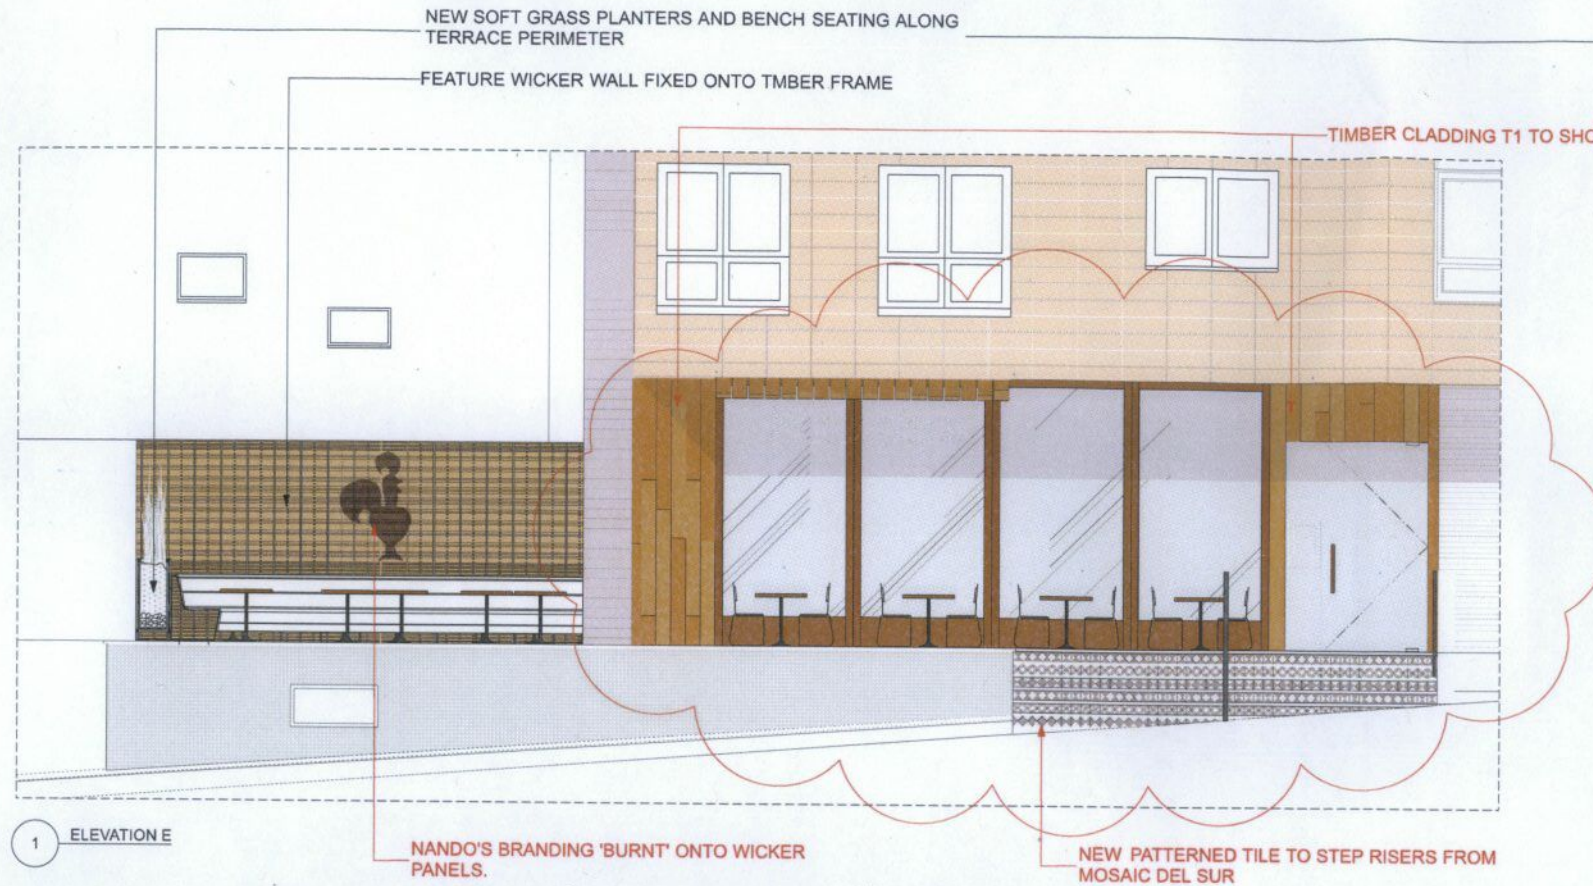

NOTE: SIGNAGE SUBJECT TO SEPARATE APPLICATION.

1 ELEVATION E