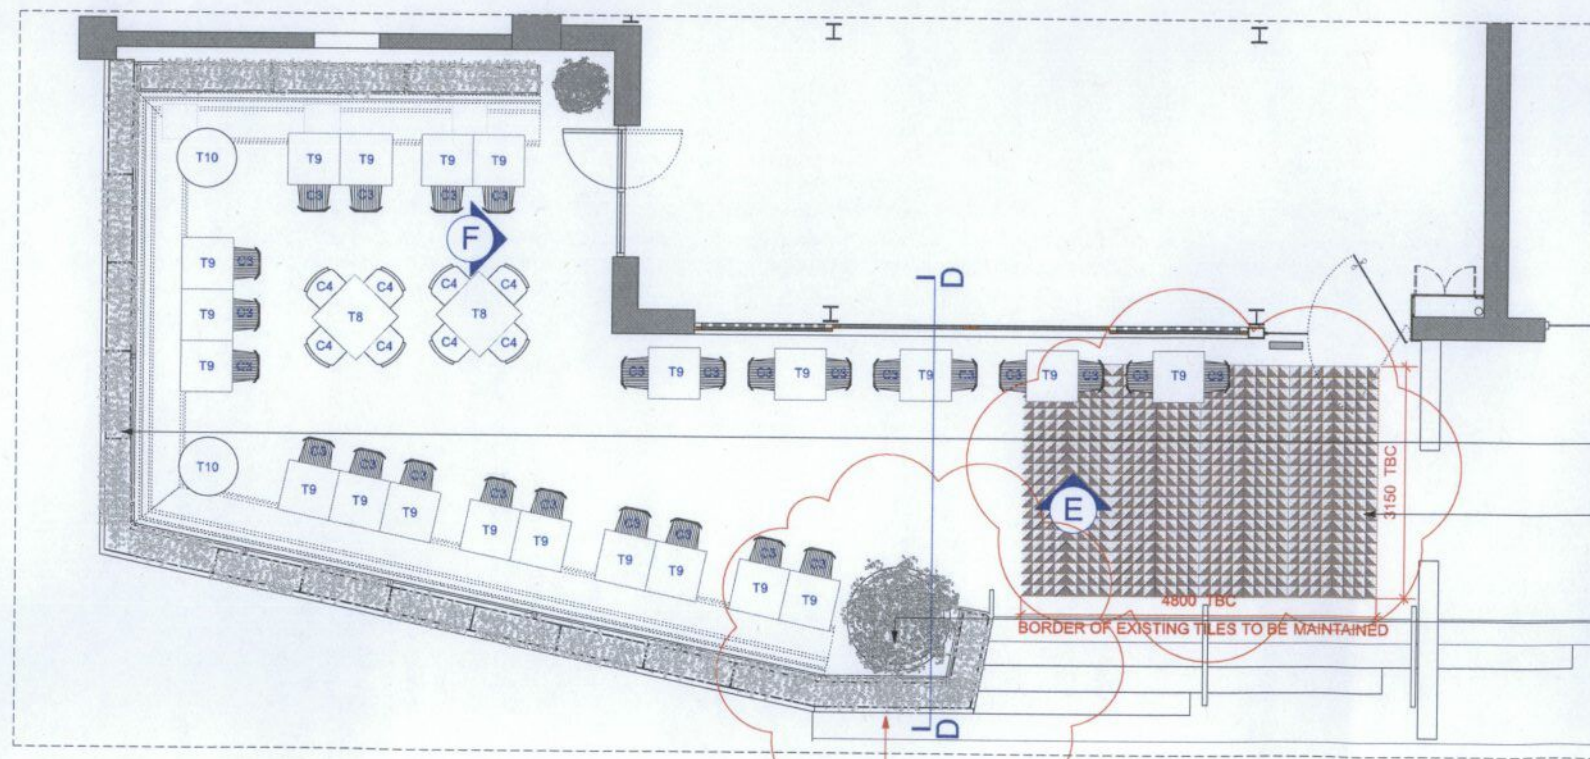

4 PLAN VIEW

FIXED EXTERNAL STEEL FRAMED TIMBER PLANTERS TO TERRACE BOUNDARY TO SUBSTITUTE BALUSTRADE. TO CONTAIN SOFT GRASS. SEE DRAWINGS 00PLN-05 00PLN-06.

NEW PAVING TILE. SPEC AND PATTERN TBC FLOOR TO LEVEL WITH EXISTING PAVING. EXISTING DRAINAGE LOCATIONS TO BE MAINTAINED.

OLIVE TREE POT PLANTED. LIGHTING TBC

FIXED STEEL FRAMED TIMBER PLANTERS TO WRAP AROUND TERRACE BOUNDARY TO FORM BALUSTRADE.

EXTERIOR FURNITURE KEY		
T8		800X800 AGED RECLAIMED SOLID OAK TOP WITH FLIP TOP BASE POWDERCOATED BLACK FROM www.uhsgroup.co.uk
T9		700X700 AGED RECLAIMED SOLID OAK TOP WITH FLIP TOP BASE POWDERCOATED BLACK FROM www.uhsgroup.co.uk
T10		670 Ø FERMOB FLOWER PEDESTAL TABLE IN CHILLI www.barbedltd.co.uk
C3		FERMOB LUXEMBOURG IN CARROT(25%), PAPRIKA(25%), POPPY(25%), CHILLI(25%) www.barbedltd.co.uk
C4		FERMOB FLOWER ARMCHAIR (NON-PERFORATED) IN CHILLI www.barbedltd.co.uk

REV	Description	Date	Drawn	Checked
B	PLANNING ISSUE	02.10.2012	PC	
C	DETAILS UPDATED	06.11.2012	LDT	
D	DETAILS UPDATED	14.11.2012	LDT	

B3 DESIGNERS	B3 Designers Ltd 11 Derbyshire Street, London E2 9HQ Tel: +44 (0)20 7728 8111 Fax: +44 (0)20 7728 8124	PROJECT: NANDO'S TEDDINGTON	CLIENT: NANDO'S
TITLE: PROPOSED EXTERNAL SEATING	DATE: OCT 2012	SIGNATURE: PC	SCALE: 1:25 @ A1 1:50 @ A3
DRAWING NUMBER: JOB NUMBER: 840	COMP. REF.: 83	DWG. REF.: 00PLN	LEVEL: GF
		SHEET: 03	REV: D