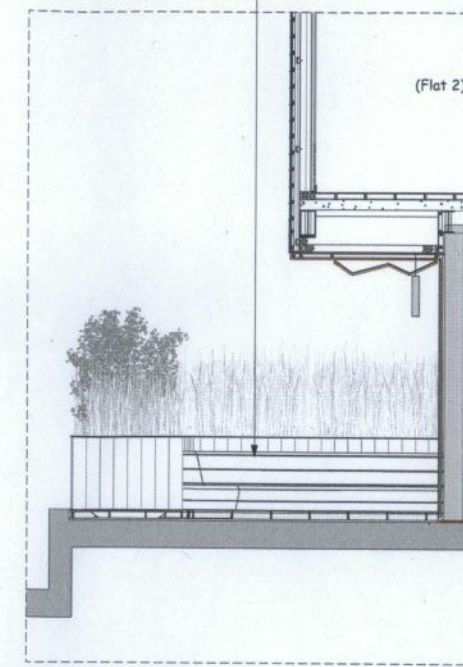

2 SECTION DD