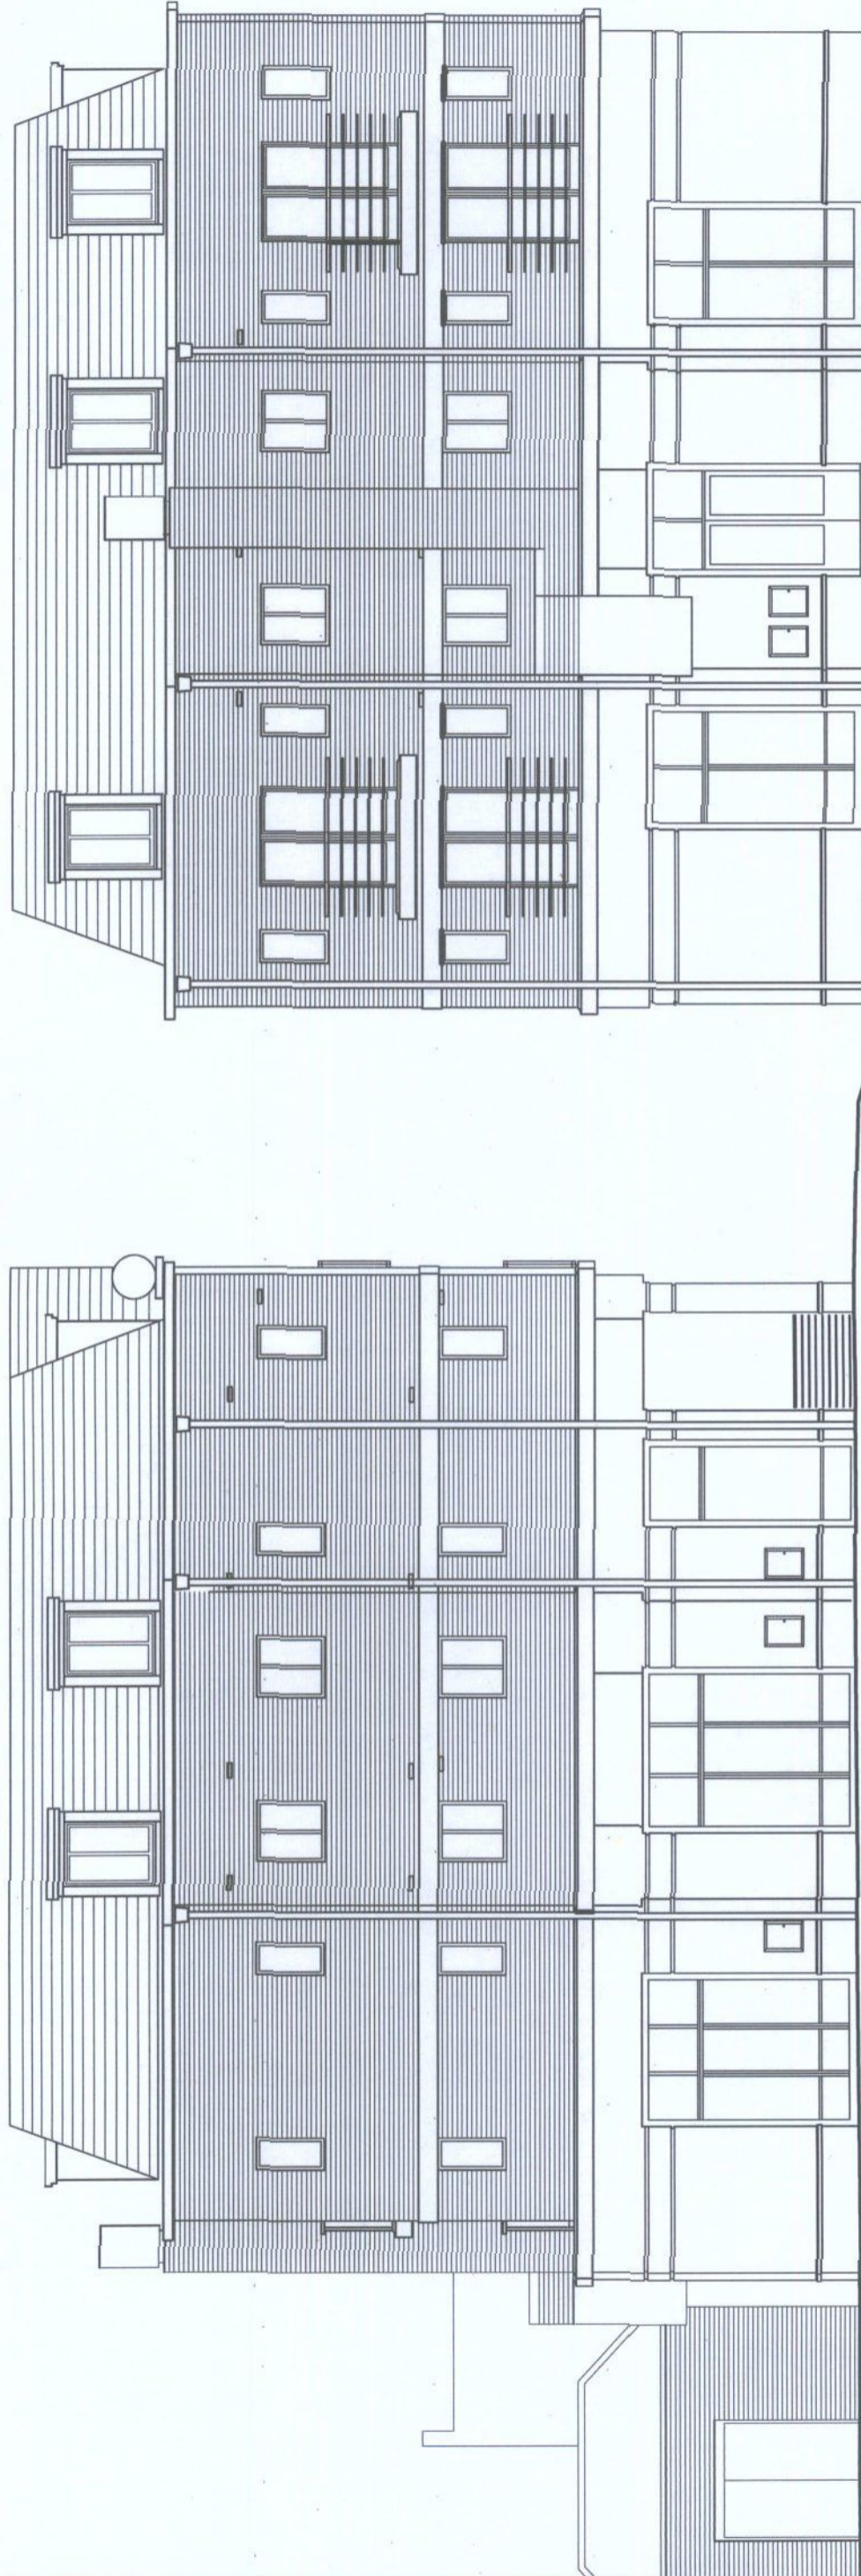

THIS DRAWING, THE DESIGN AND CONCEPT ARE THE COPYRIGHT OF ALAN WARD ARCHITECTS. THIS DRAWING IS ISSUED ON THE TERMS THAT IT WILL NOT BE REPRODUCED OR COPIED IN WHOLE OR IN PART NOR WILL ANY INFORMATION BE FURNISHED FROM IT WITHOUT THE PRIOR WRITTEN AUTHORITY OF ALAN WARD ARCHITECTS.

12/1404/FUL  
red 11/12/12

SOUTH ELEVATION

EAST ELEVATION

A 12/12 PARAPET ADDED.  
DORMERS REDUCED

**ALAN WARD ARCHITECTS**  
LION BOATHOUSE, EEL PIE ISLAND  
LONDON TW1 3DY TEL. 020 8891 1211

170-175 HIGH STREET  
TEDDINGTON TW11 8HU

ELEVATIONS AS PROPOSED

1114 - TP.10	A
1:100@A3 08/11	NH