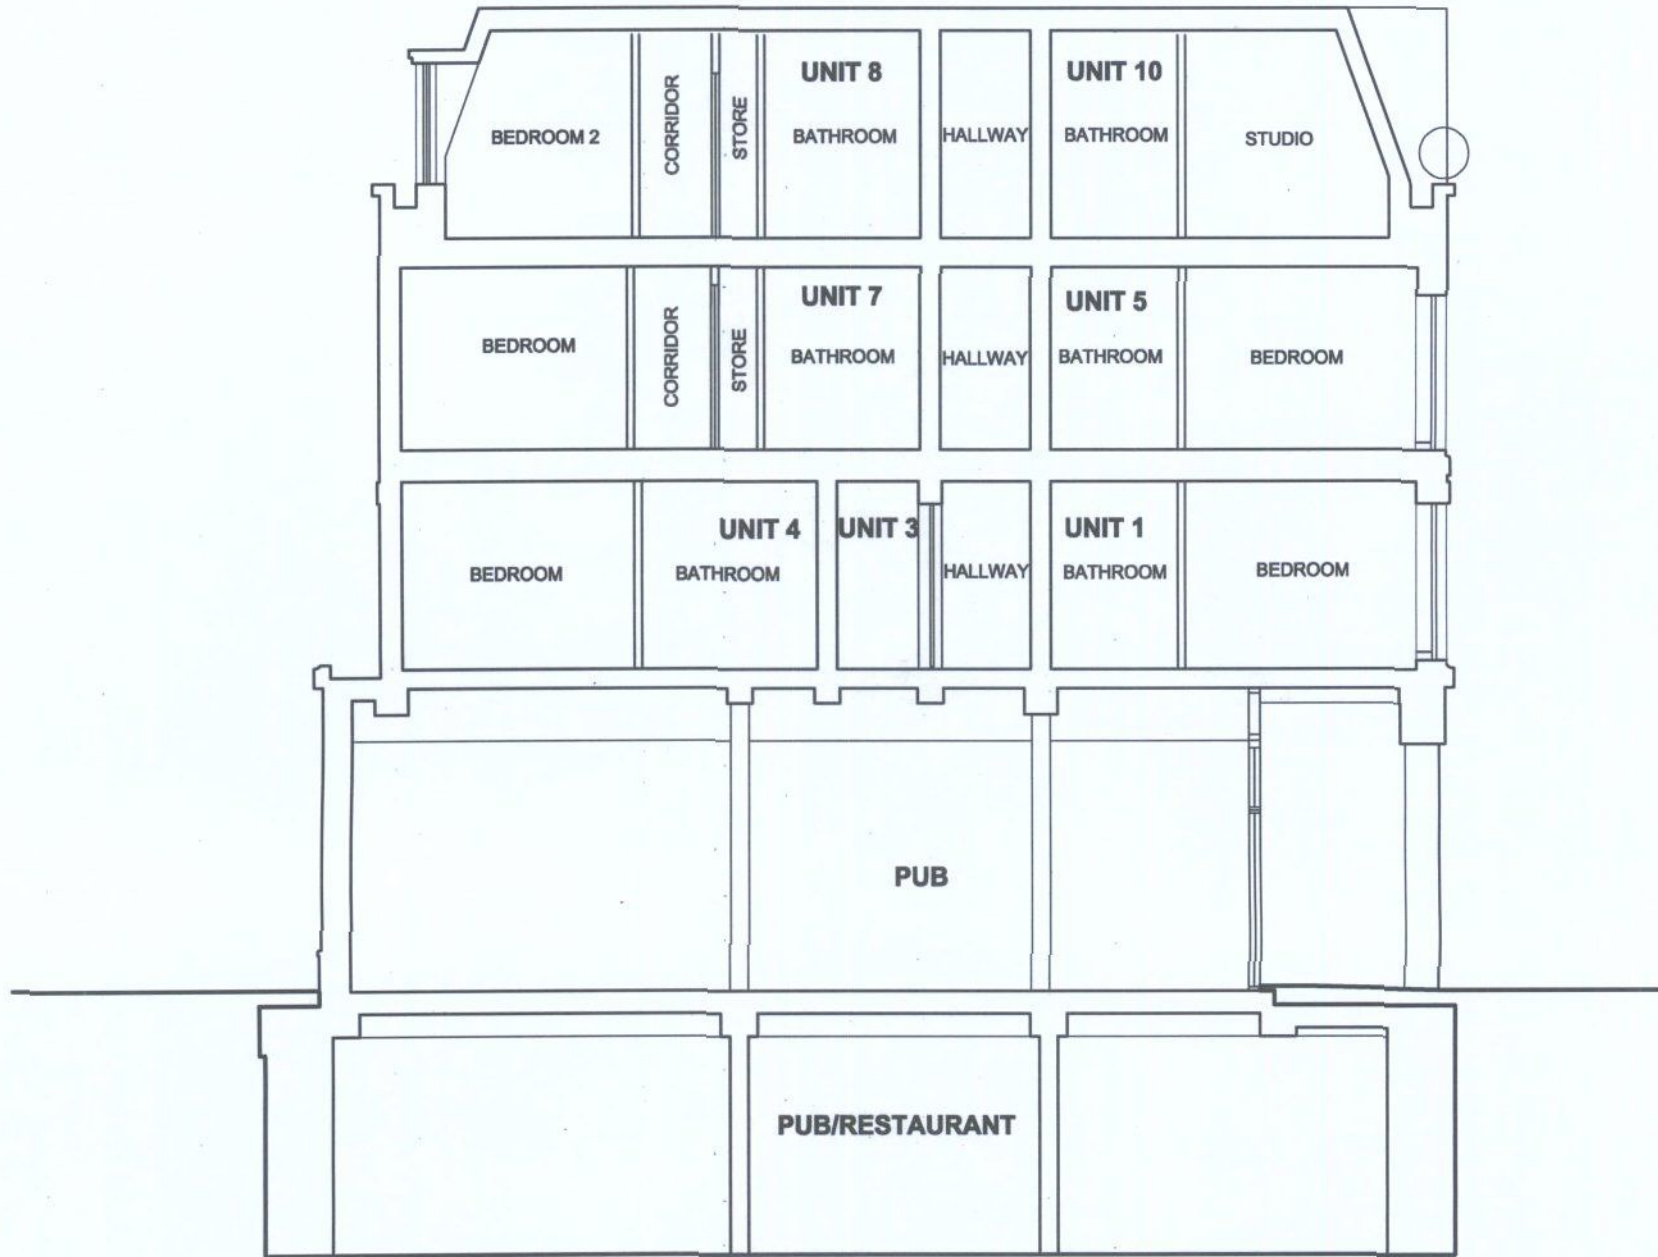

12/1404/FUL

red 11/12/12

THIS DRAWING, THE DESIGN AND CONCEPT ARE THE COPYRIGHT OF ALAN WARD ARCHITECTS. THIS DRAWING IS ISSUED ON THE TERMS THAT IT WILL NOT BE REPRODUCED OR COPIED IN WHOLE OR IN PART NOR WILL ANY INFORMATION BE FURNISHED FROM IT WITHOUT THE PRIOR WRITTEN AUTHORITY OF ALAN WARD ARCHITECTS.

SECTION A-A

A 12/12 PARAPET ADDED.
DORMERS REDUCED

ALAN WARD ARCHITECTS
LION BOATHOUSE, EEL PIE ISLAND
LONDON TW1 3DY TEL. 020 8891 1211

170-175 HIGH STREET
TEDDINGTON TW11 8HU

SECTION A - A AS PROPOSED

1114 - TP.12	A
1:100@A3 09/11	NH