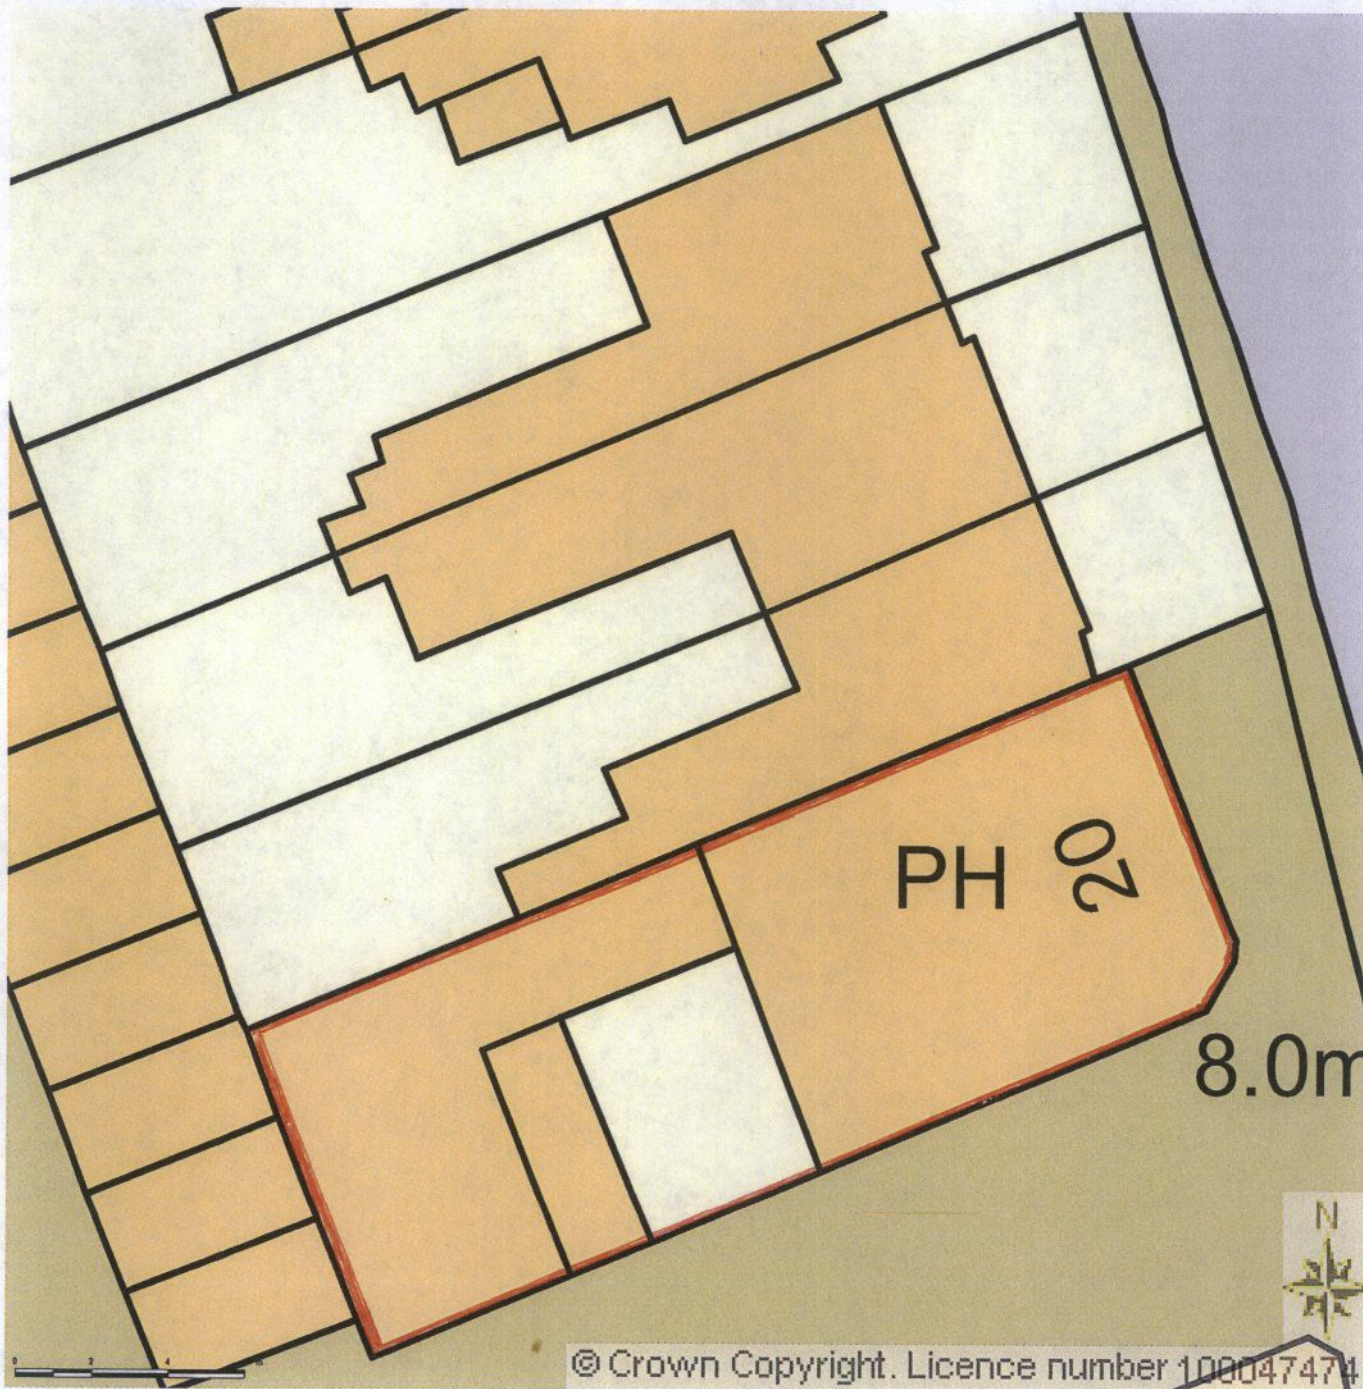

13/0070/HULING  
AREA 36m x 36m  
SCALE 1:200

Enabled by  
- 4 JAN 20 OS Ordnance Survey

CENTRE COORDINATES: 518774, 175178

Supplied by Streetwise Maps Ltd  
[www.streetwise.net](http://www.streetwise.net)  
Licence No: 100047474  
03/01/2013 15:35:25