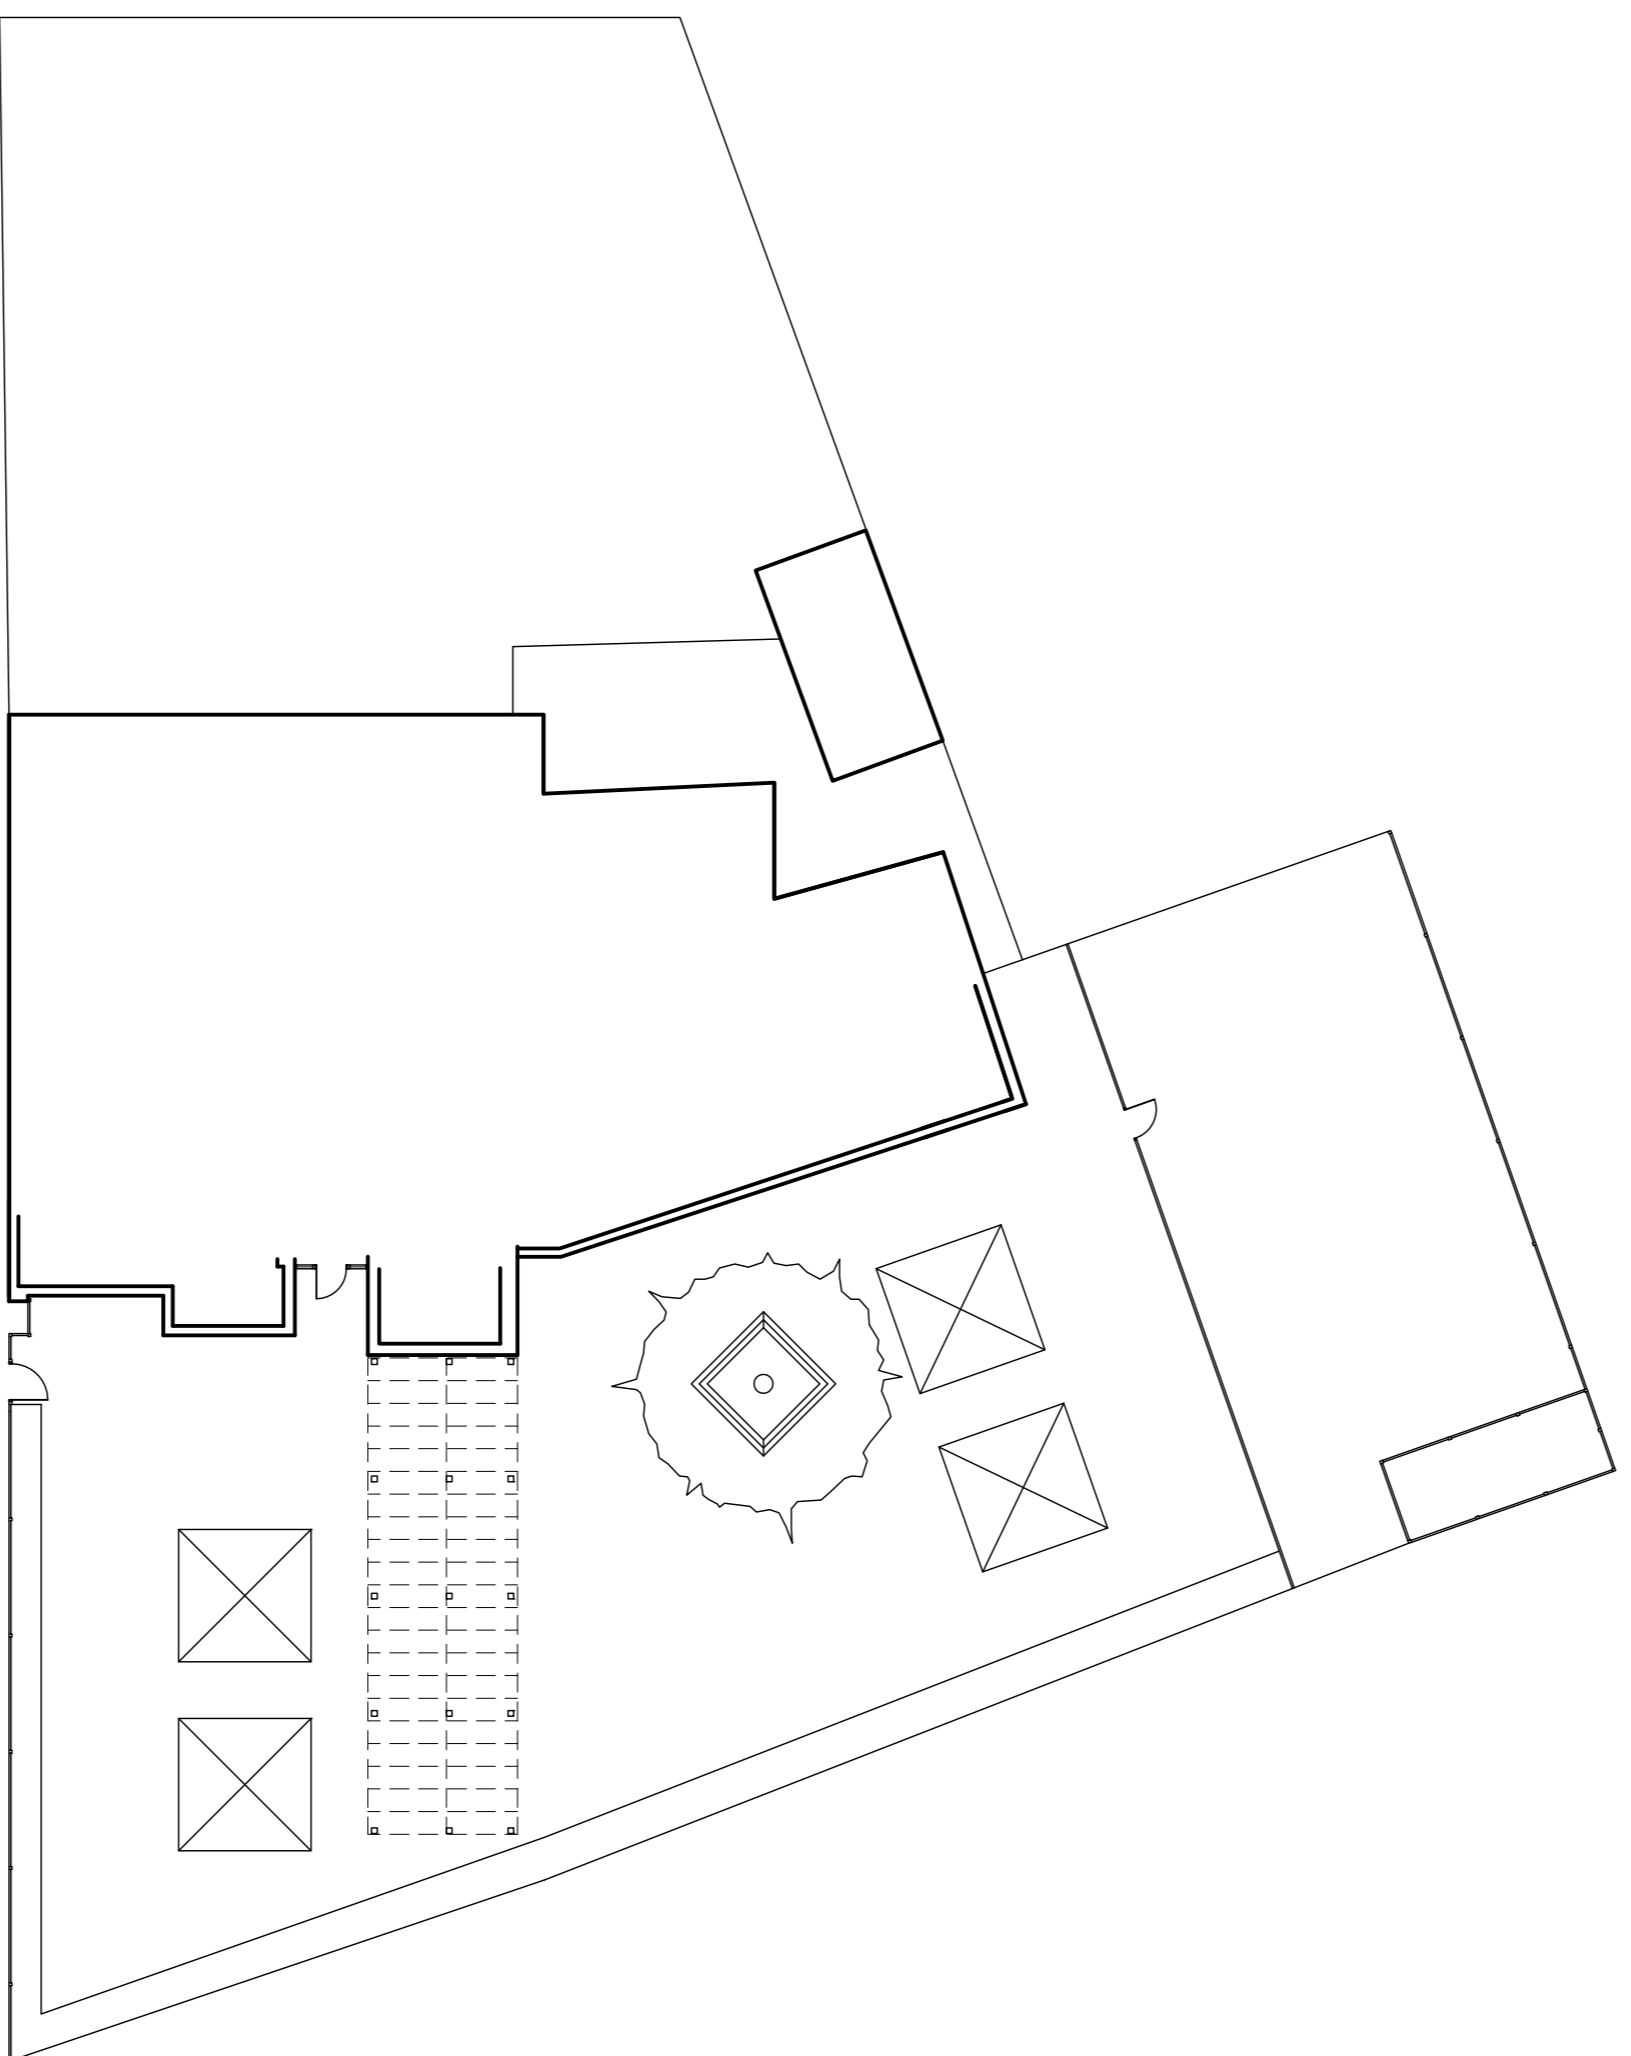

**Note :-**  
 This drawing must not be scaled. All dimensions and levels must be checked on site and any discrepancies are to be reported to ARC DESIGN ASSOCIATES prior to manufacture.

Existing Site Plan

**TITLE**  
 Existing & Proposed  
 Garden Plans

**ISSUE**

Scale:	Drawing No.	Rev.
1:200	1825/04	
Date: June 13		
Drawn: MA		