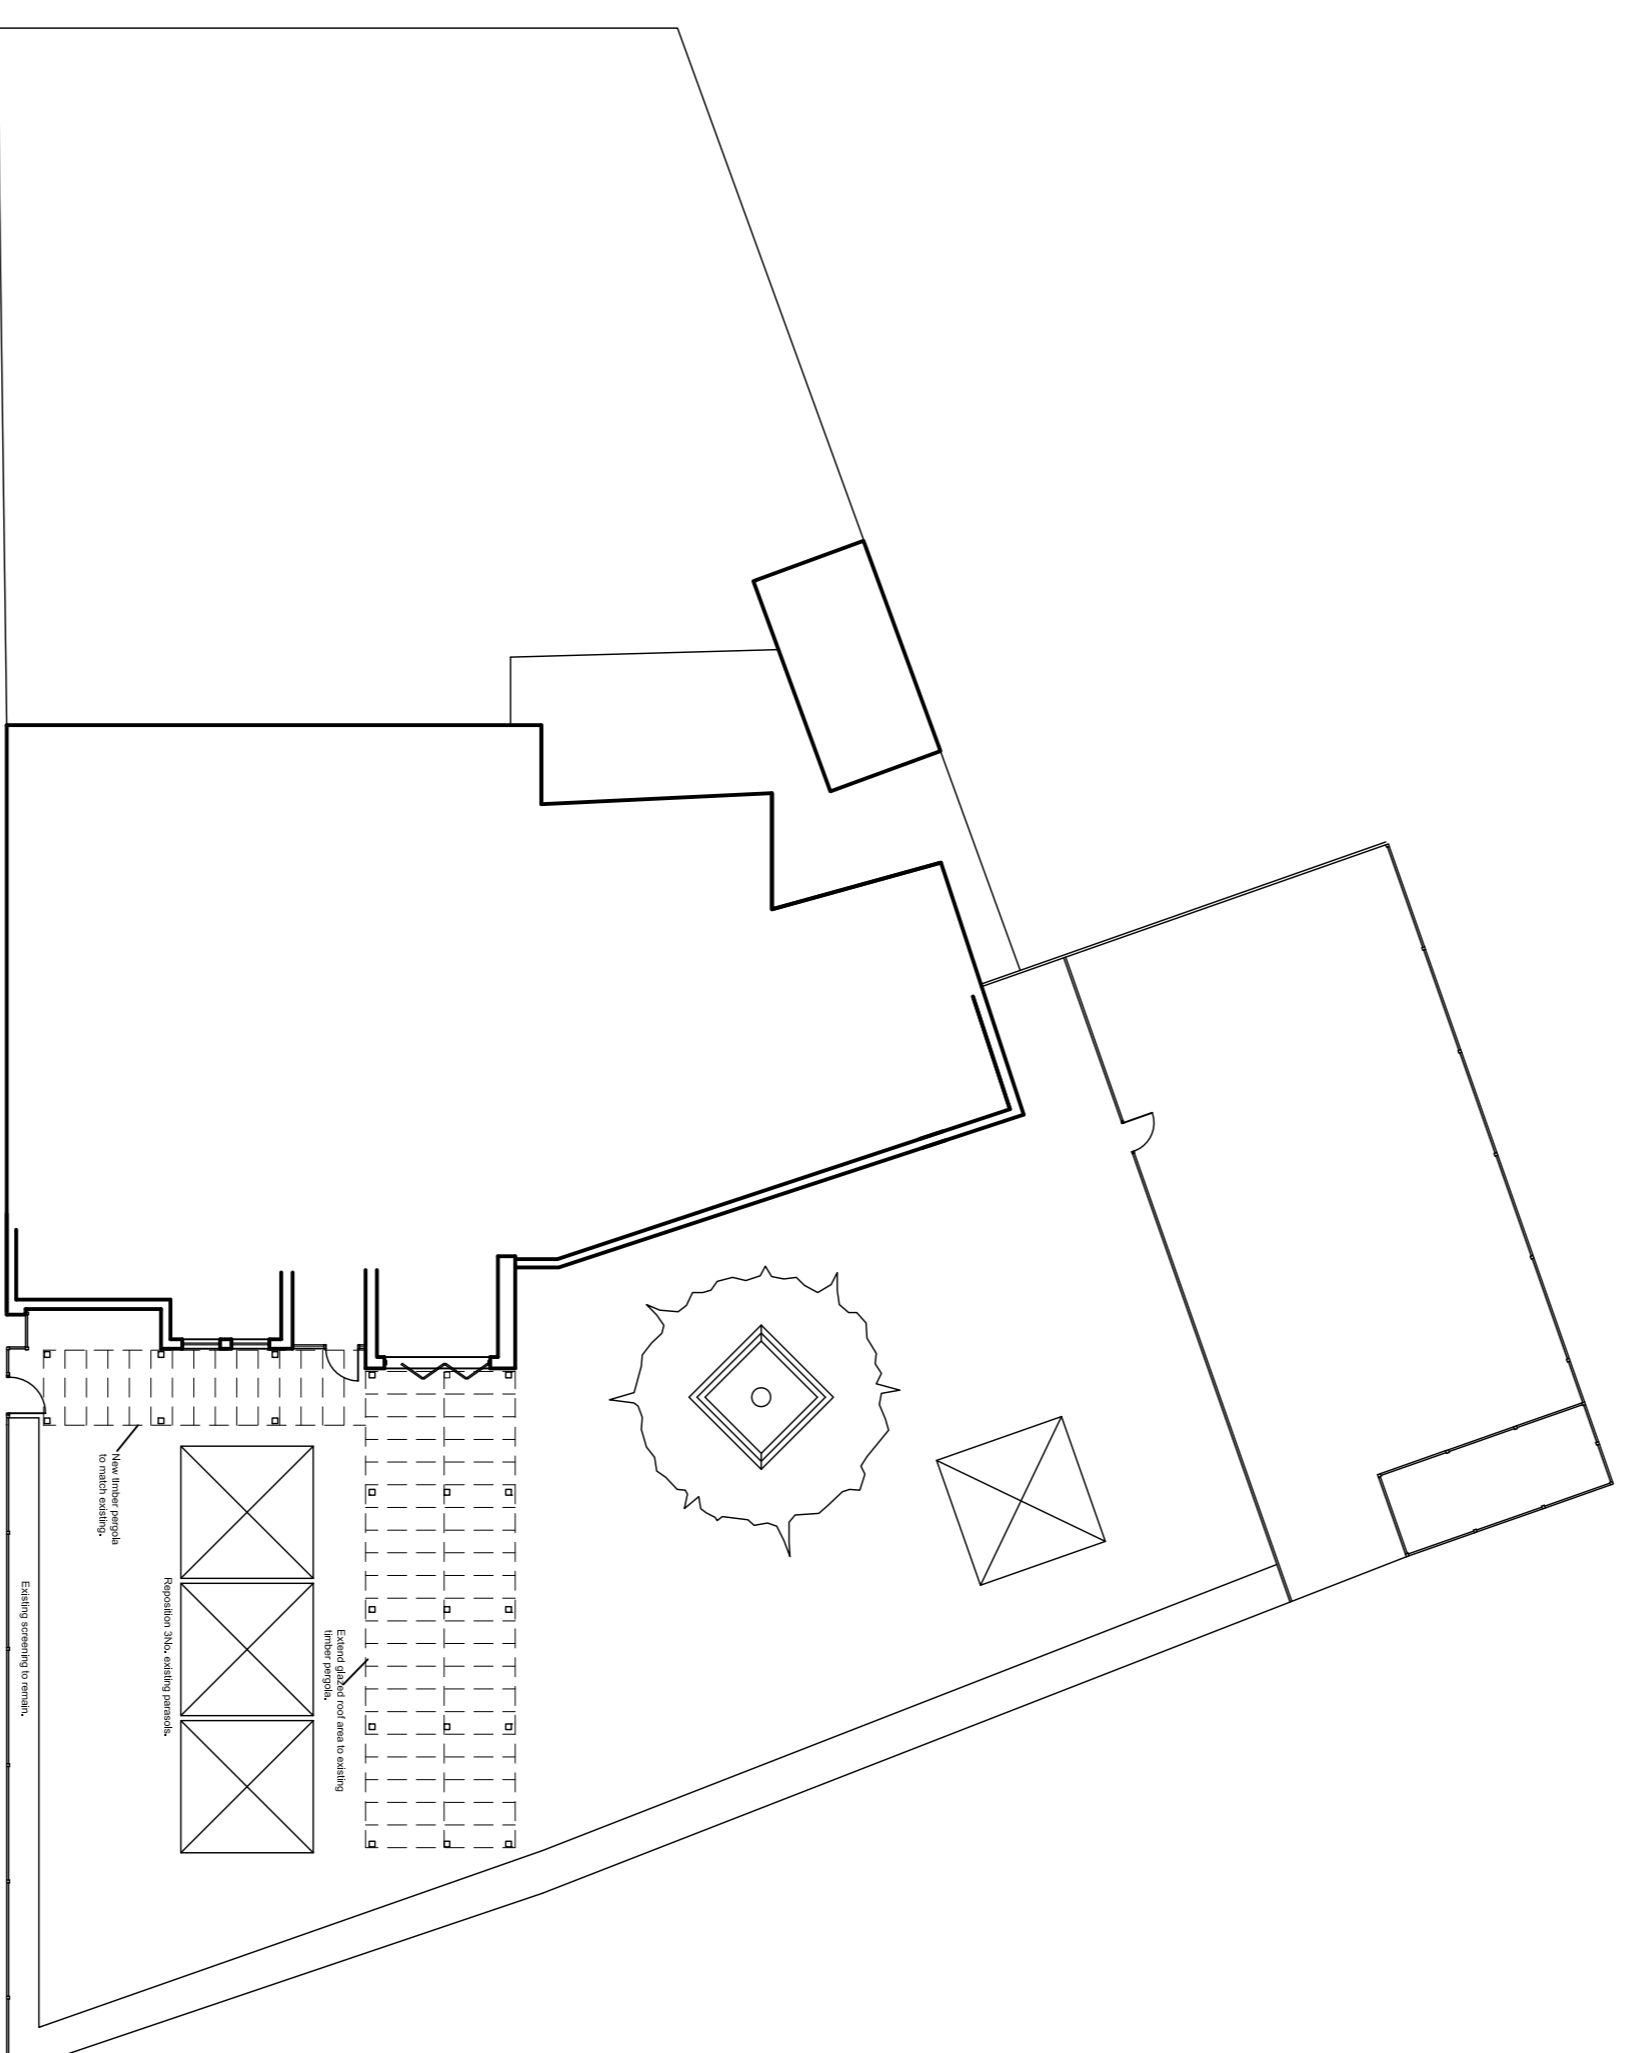

**Note :-**  
 This drawing must not be scaled. All dimensions and levels must be checked on site and any discrepancies are to be reported to ARC DESIGN ASSOCIATES prior to manufacture.

Existing Site Plan

**TITLE**  
 Existing & Proposed  
 Garden Plans

**ISSUE**

Scale:	Drawing No.	Rev.
1:200	1825/04	
Date: June 13		
Drawn: MA		