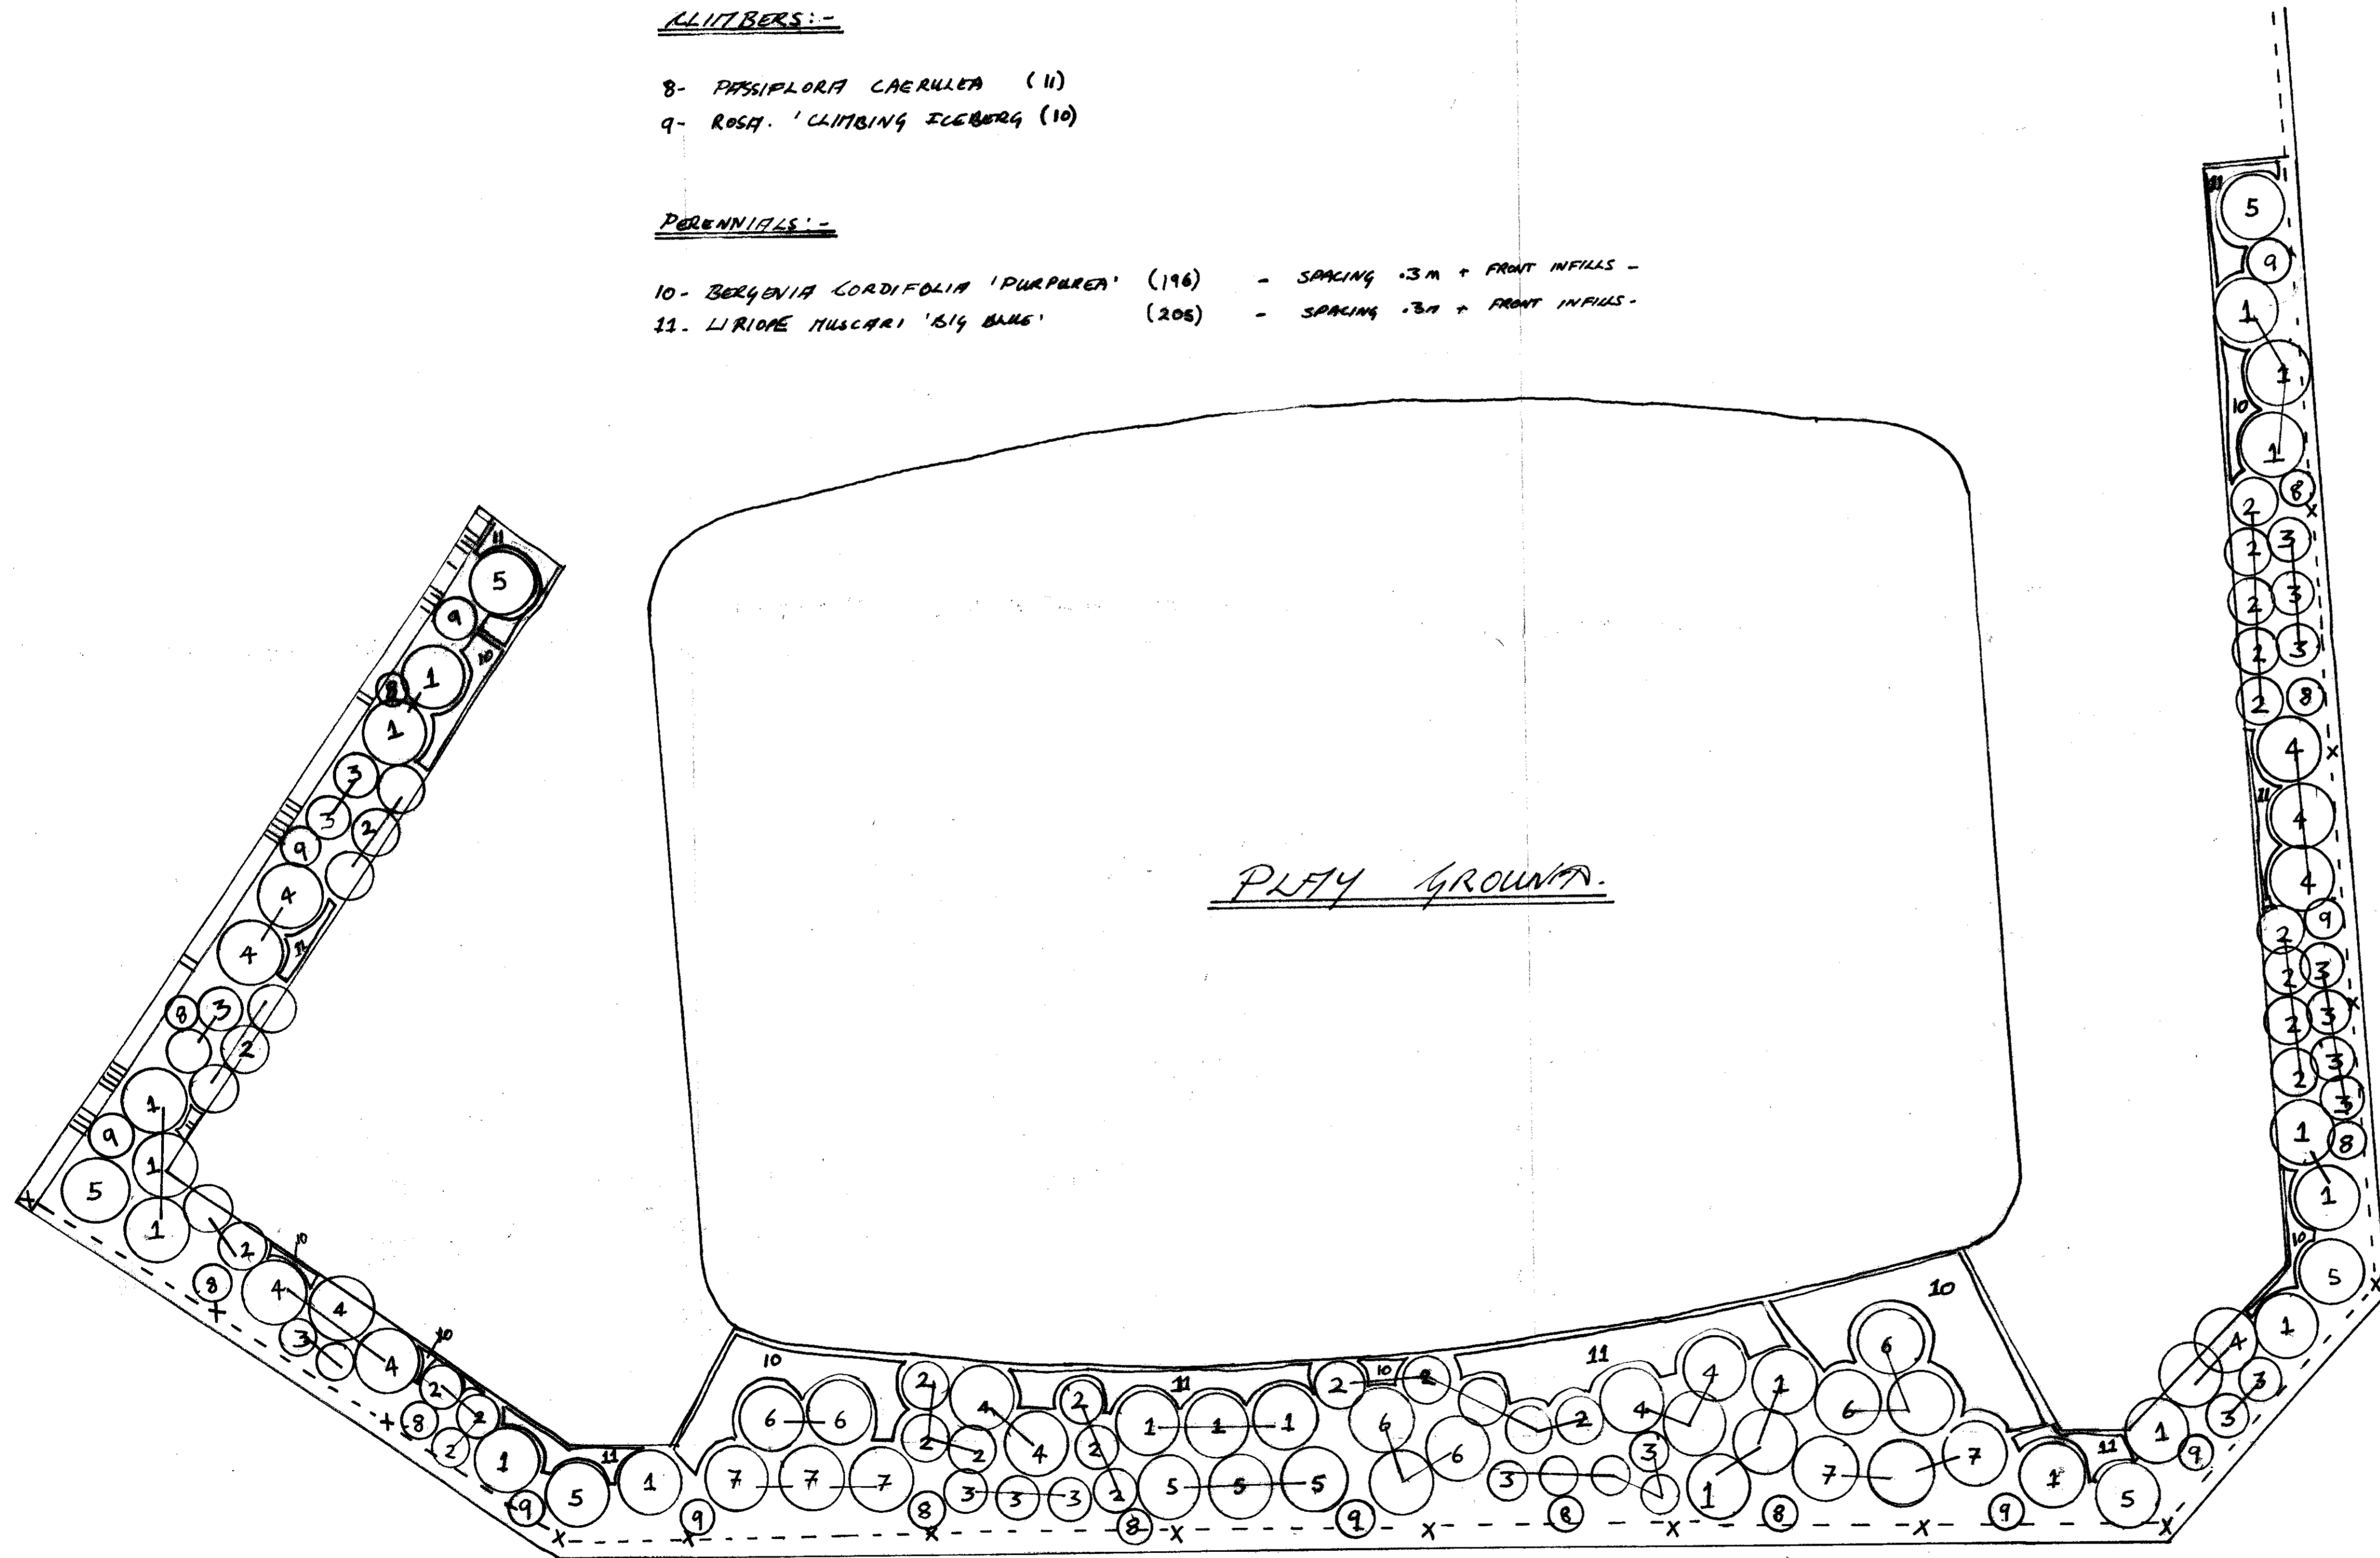

PLAY GROUND PERIMETER - BORDER E -

8 BIRCHWOOD GROVE
HAMPTON, MIDDLESEX
TW12 3DU

Dn. N6 005A

Project - THICKHART
RIVERSIDE

Client - RICHMOND
BOROUGH COUNCIL

Detail - PLANTING PLAN
PLAYGROUND
PERIMETER

Scale - 1:50