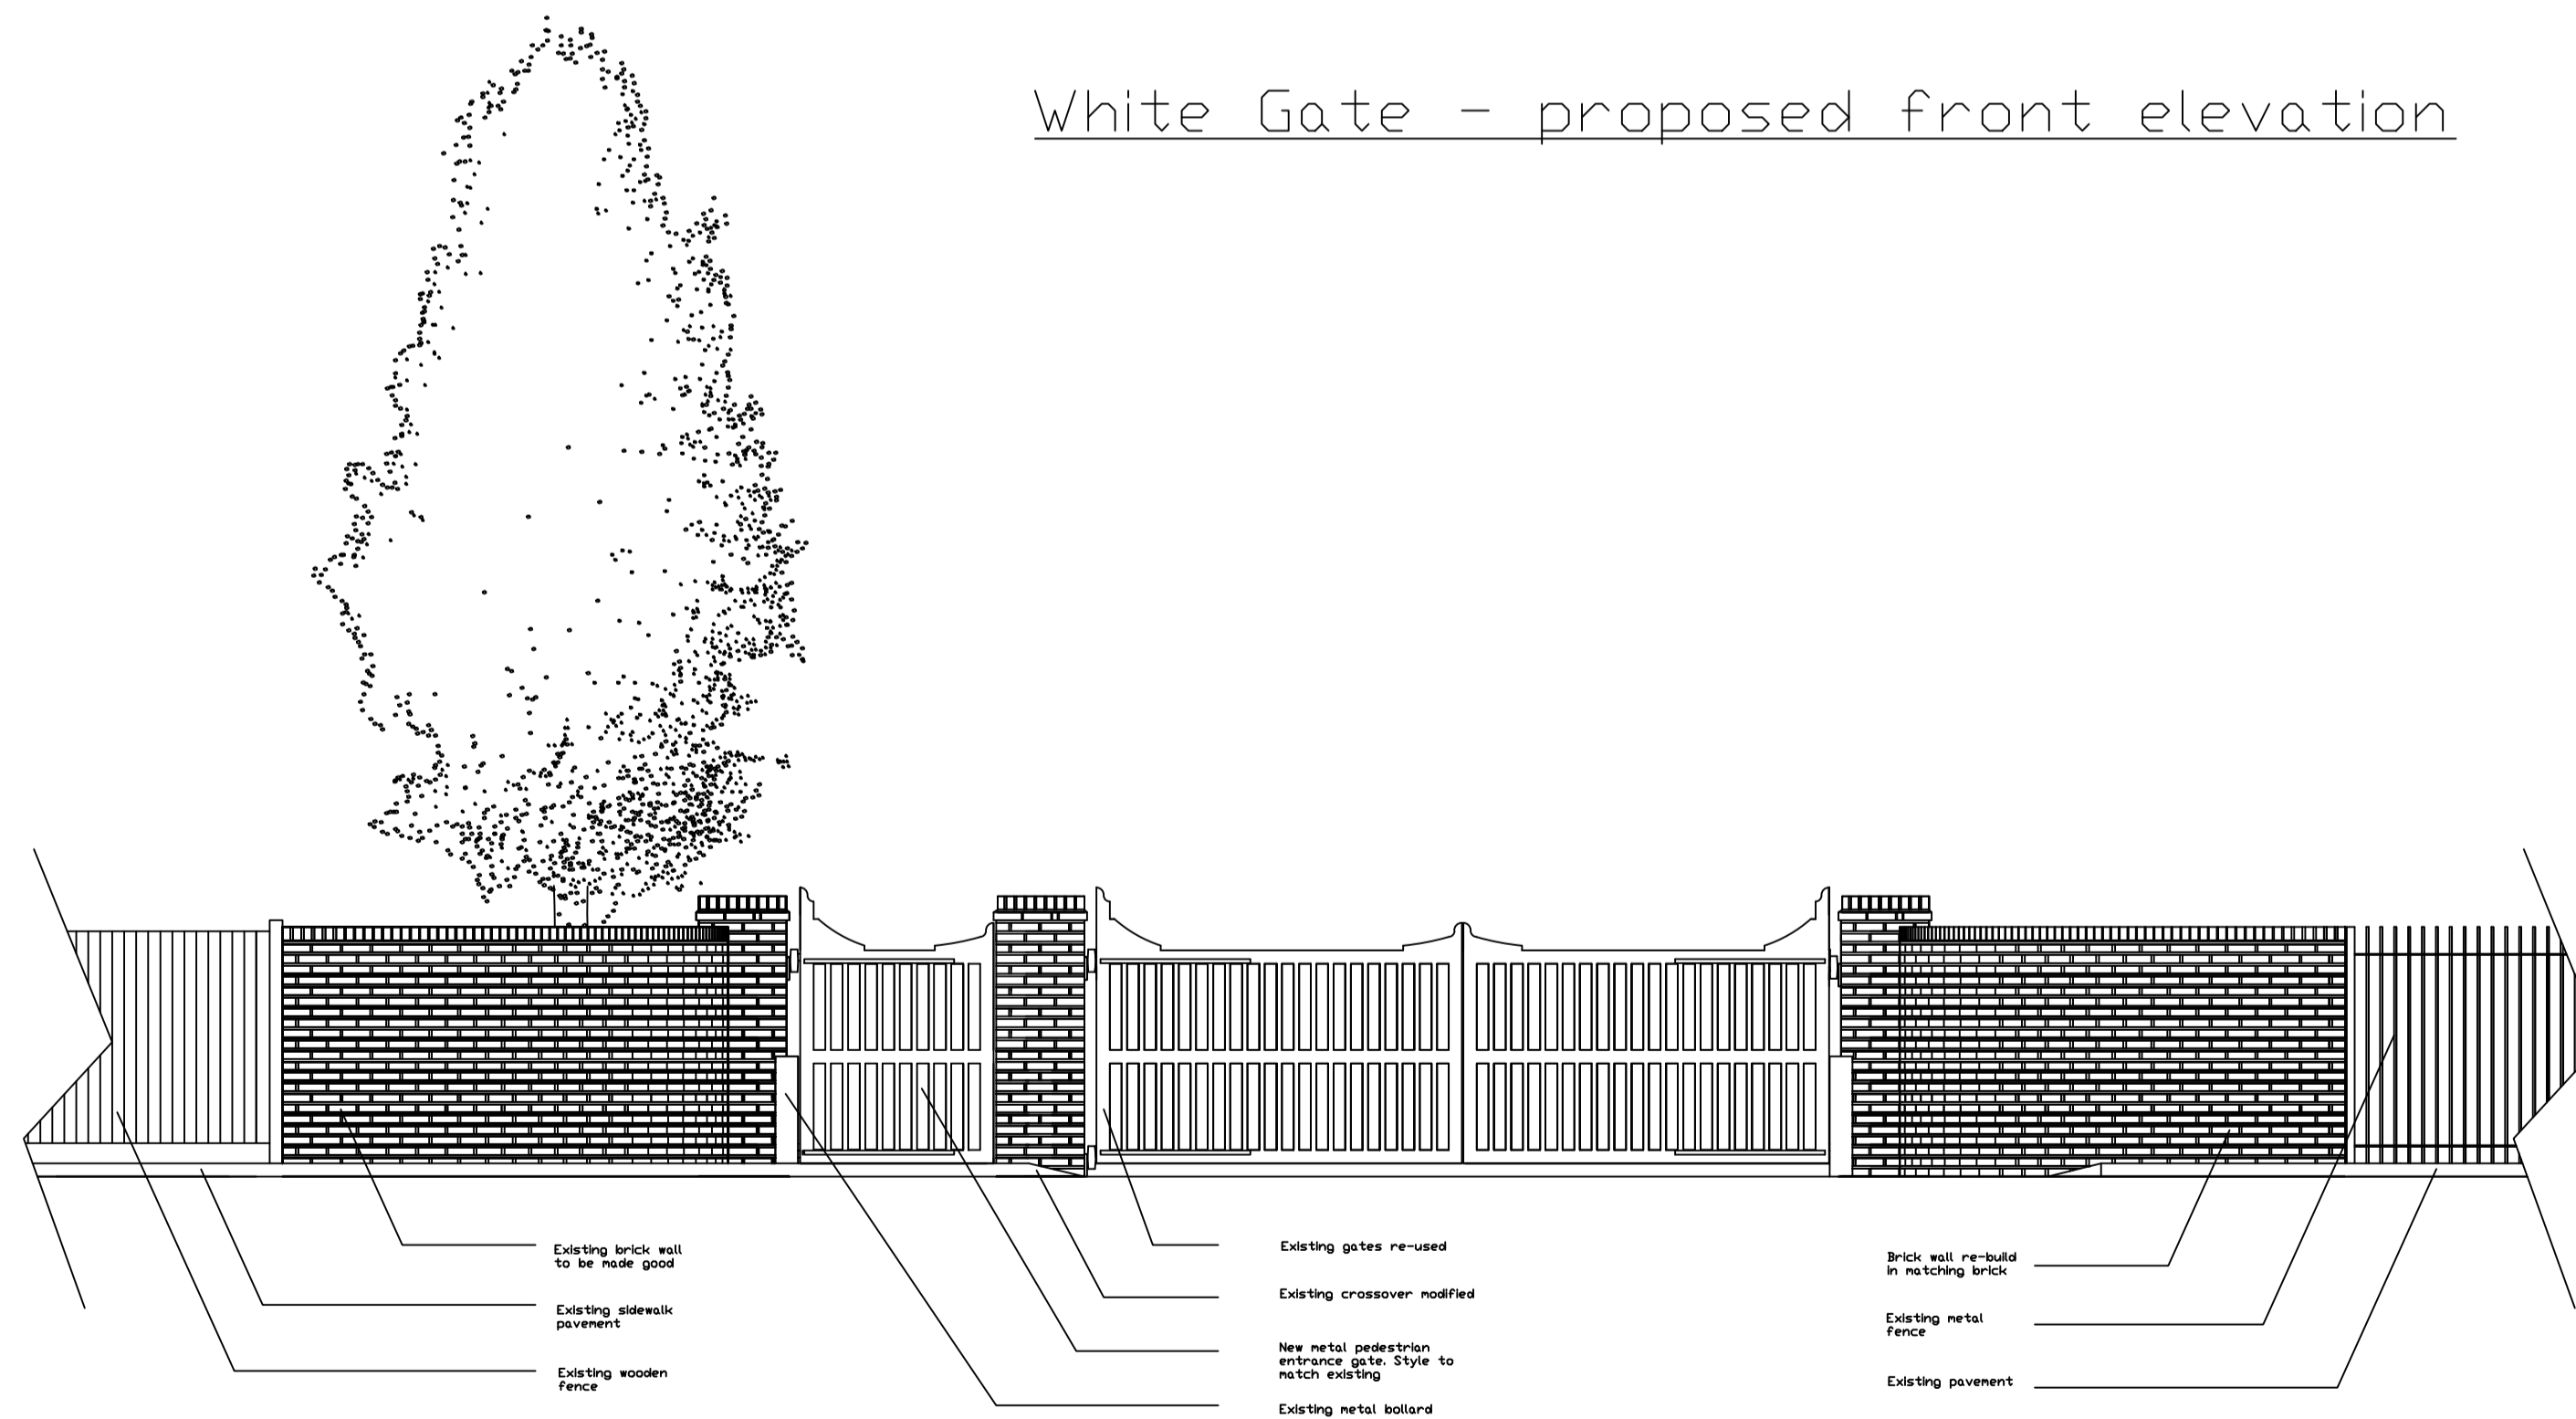

White Gate - proposed front elevation

CLIENT
St Mary's University College

SITE
St Mary's University College
Twickenham

DRAWING Existing & Proposed - Front Elevation		
PROJECT NUMBER TBA	DRAWING NUMBER TBA	DATE 16/07/2013
SURVEYED BY JL / MJ	DRAWN BY MAJ	CHECKED BY ASW
SCALE NTS	SHEET SIZE A3	SHEET 1 OF 1

**St Marys
University College
Twickenham
London**

Estates Strategy & Projects
Director - Andy Wright
Valdegrave Road, Strawberry Hill,
Twickenham, London TW1 4SX
Tel: 02088 40400
Fax: 02088 404255