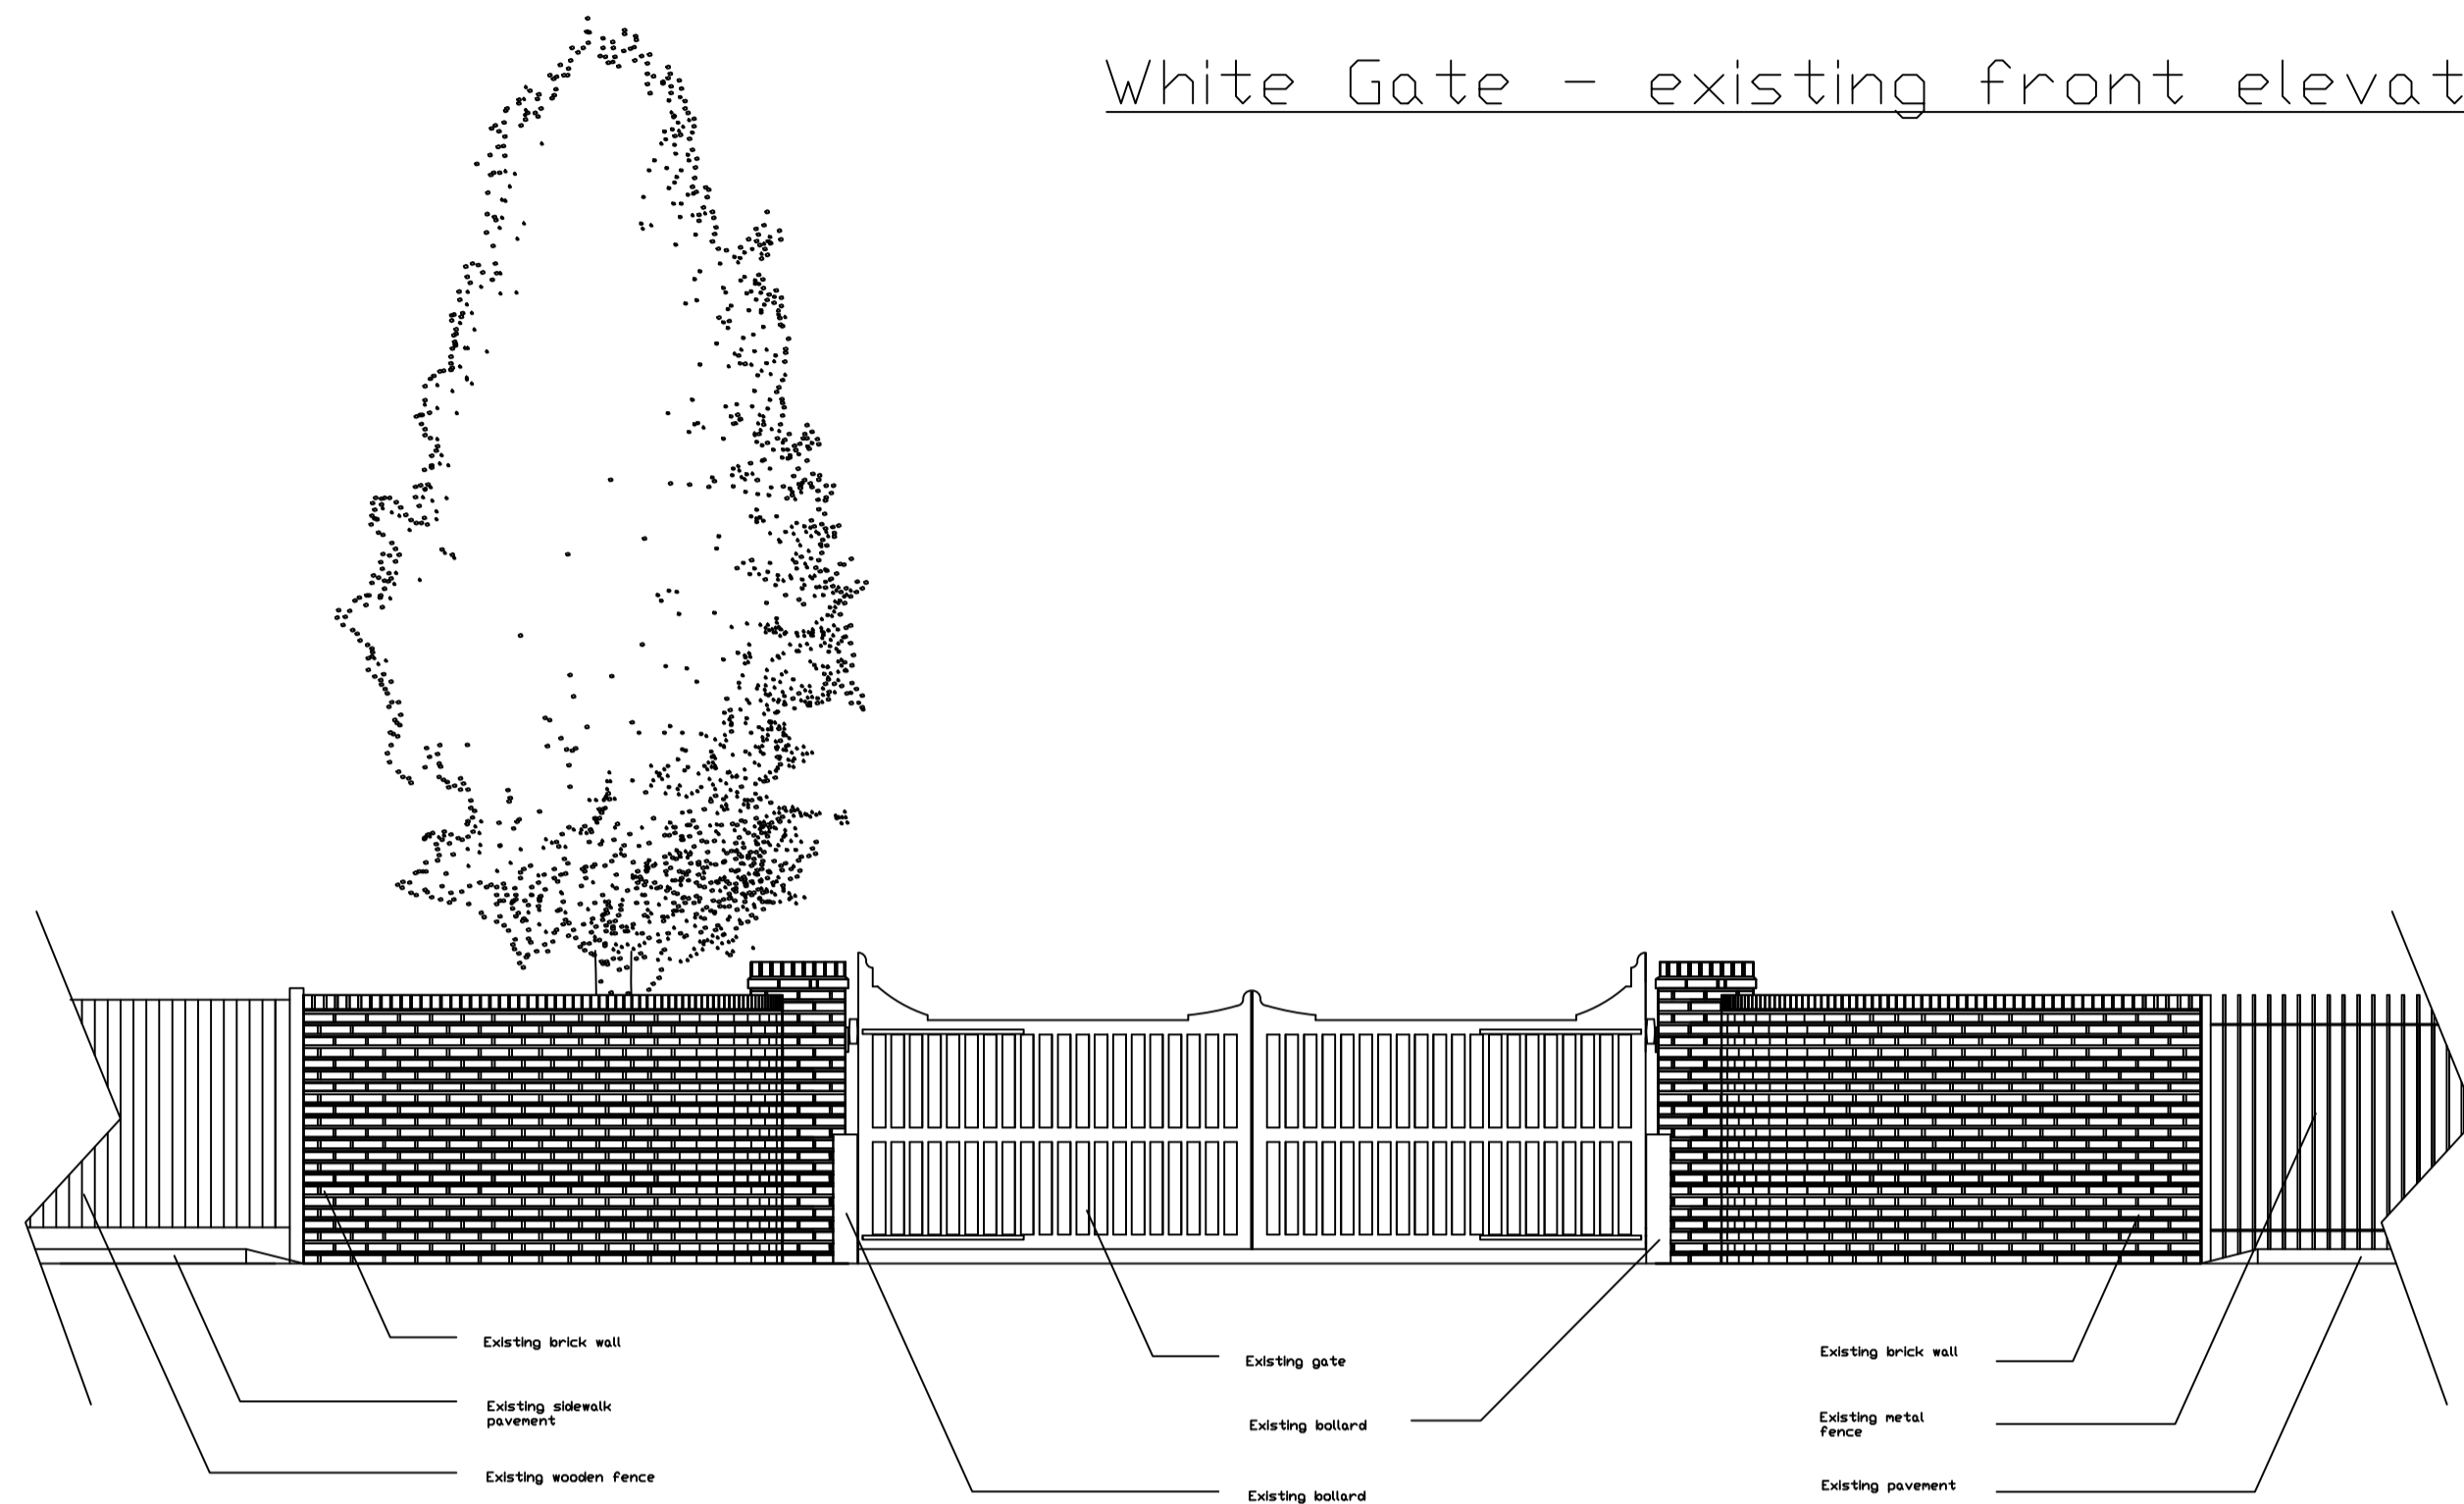

White Gate - existing front elevation