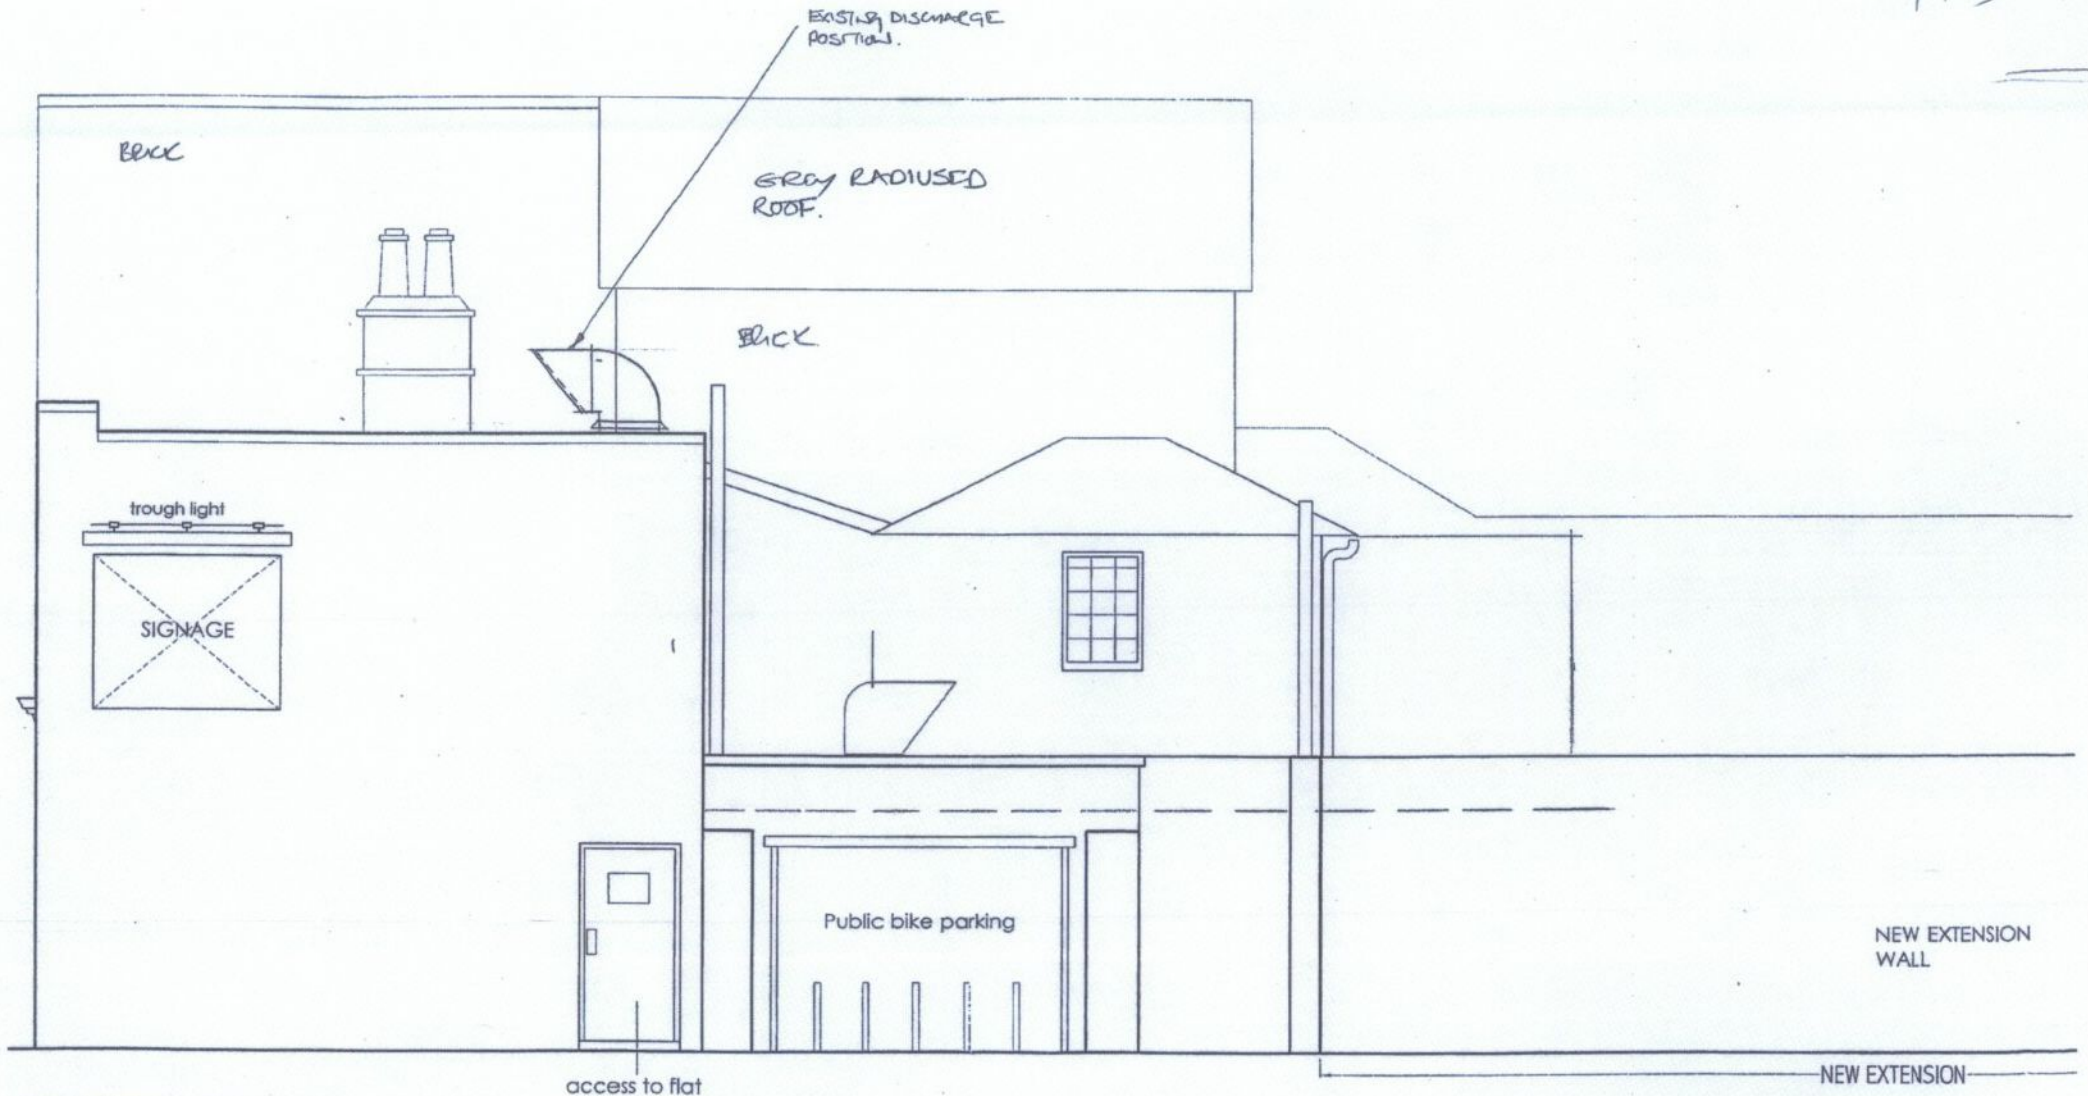

13/4457/FL

31/12/13

SIDE ELEVATION B-B

KFC-HAMPTON HILL  
EXISTING EXHAUST DUCT  
Date: 08/07/13