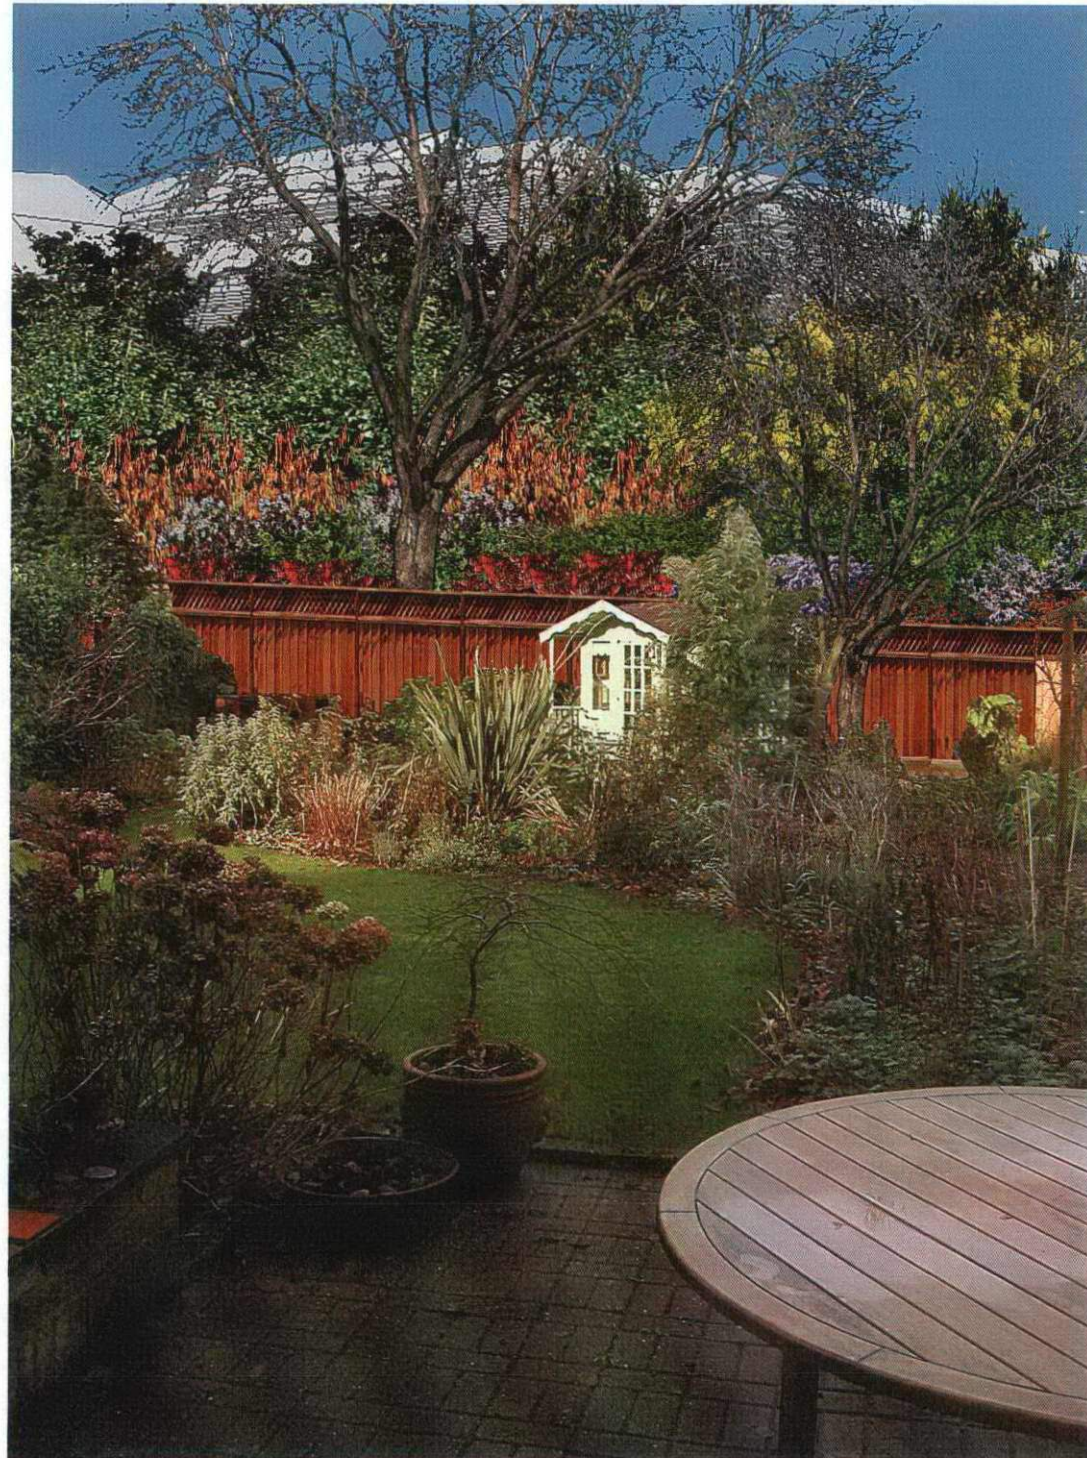

6-7 YEARS AFTER
WINTER VIEW

No 4 clive rd

SUMMER VIEW

LONDON BOROUGH OF
RICHMOND UPON THAMES
02 FEB 2004
PLANNING

04/0339/FUL