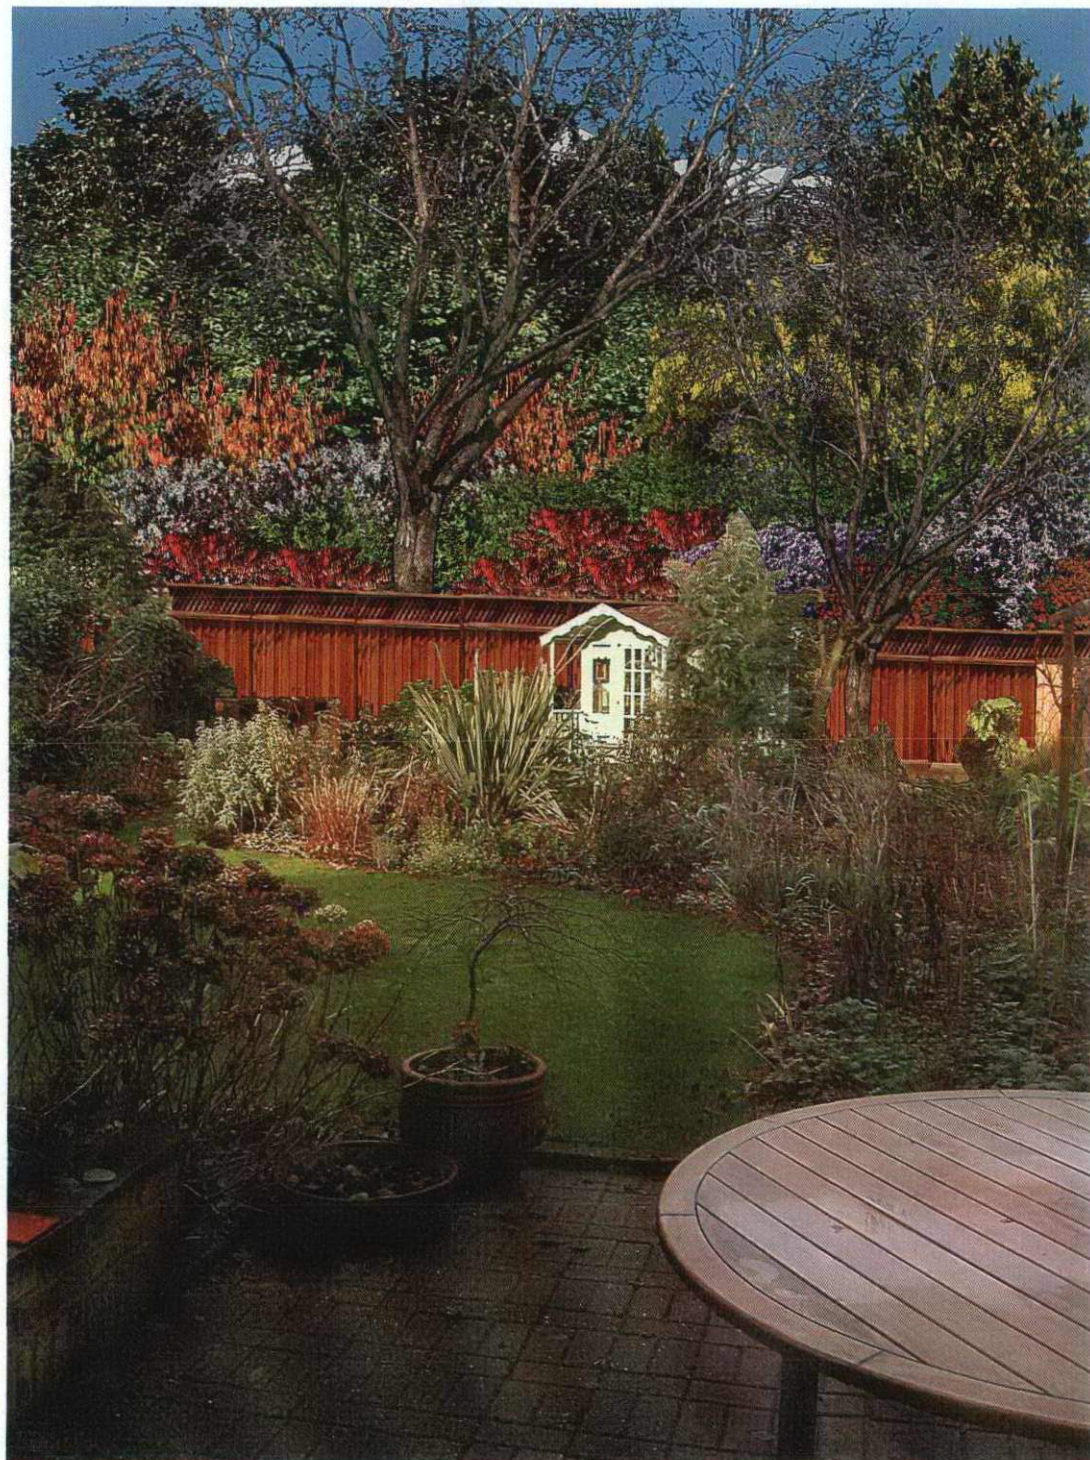

11-12 YEARS AFTER
WINTER VIEW

No 4 clive rd

SUMMER VIEW

04 / 0339 / FUL

LONDON BOROUGH OF
RICHMOND UPON THAMES
02 FEB 2004
PLANNING