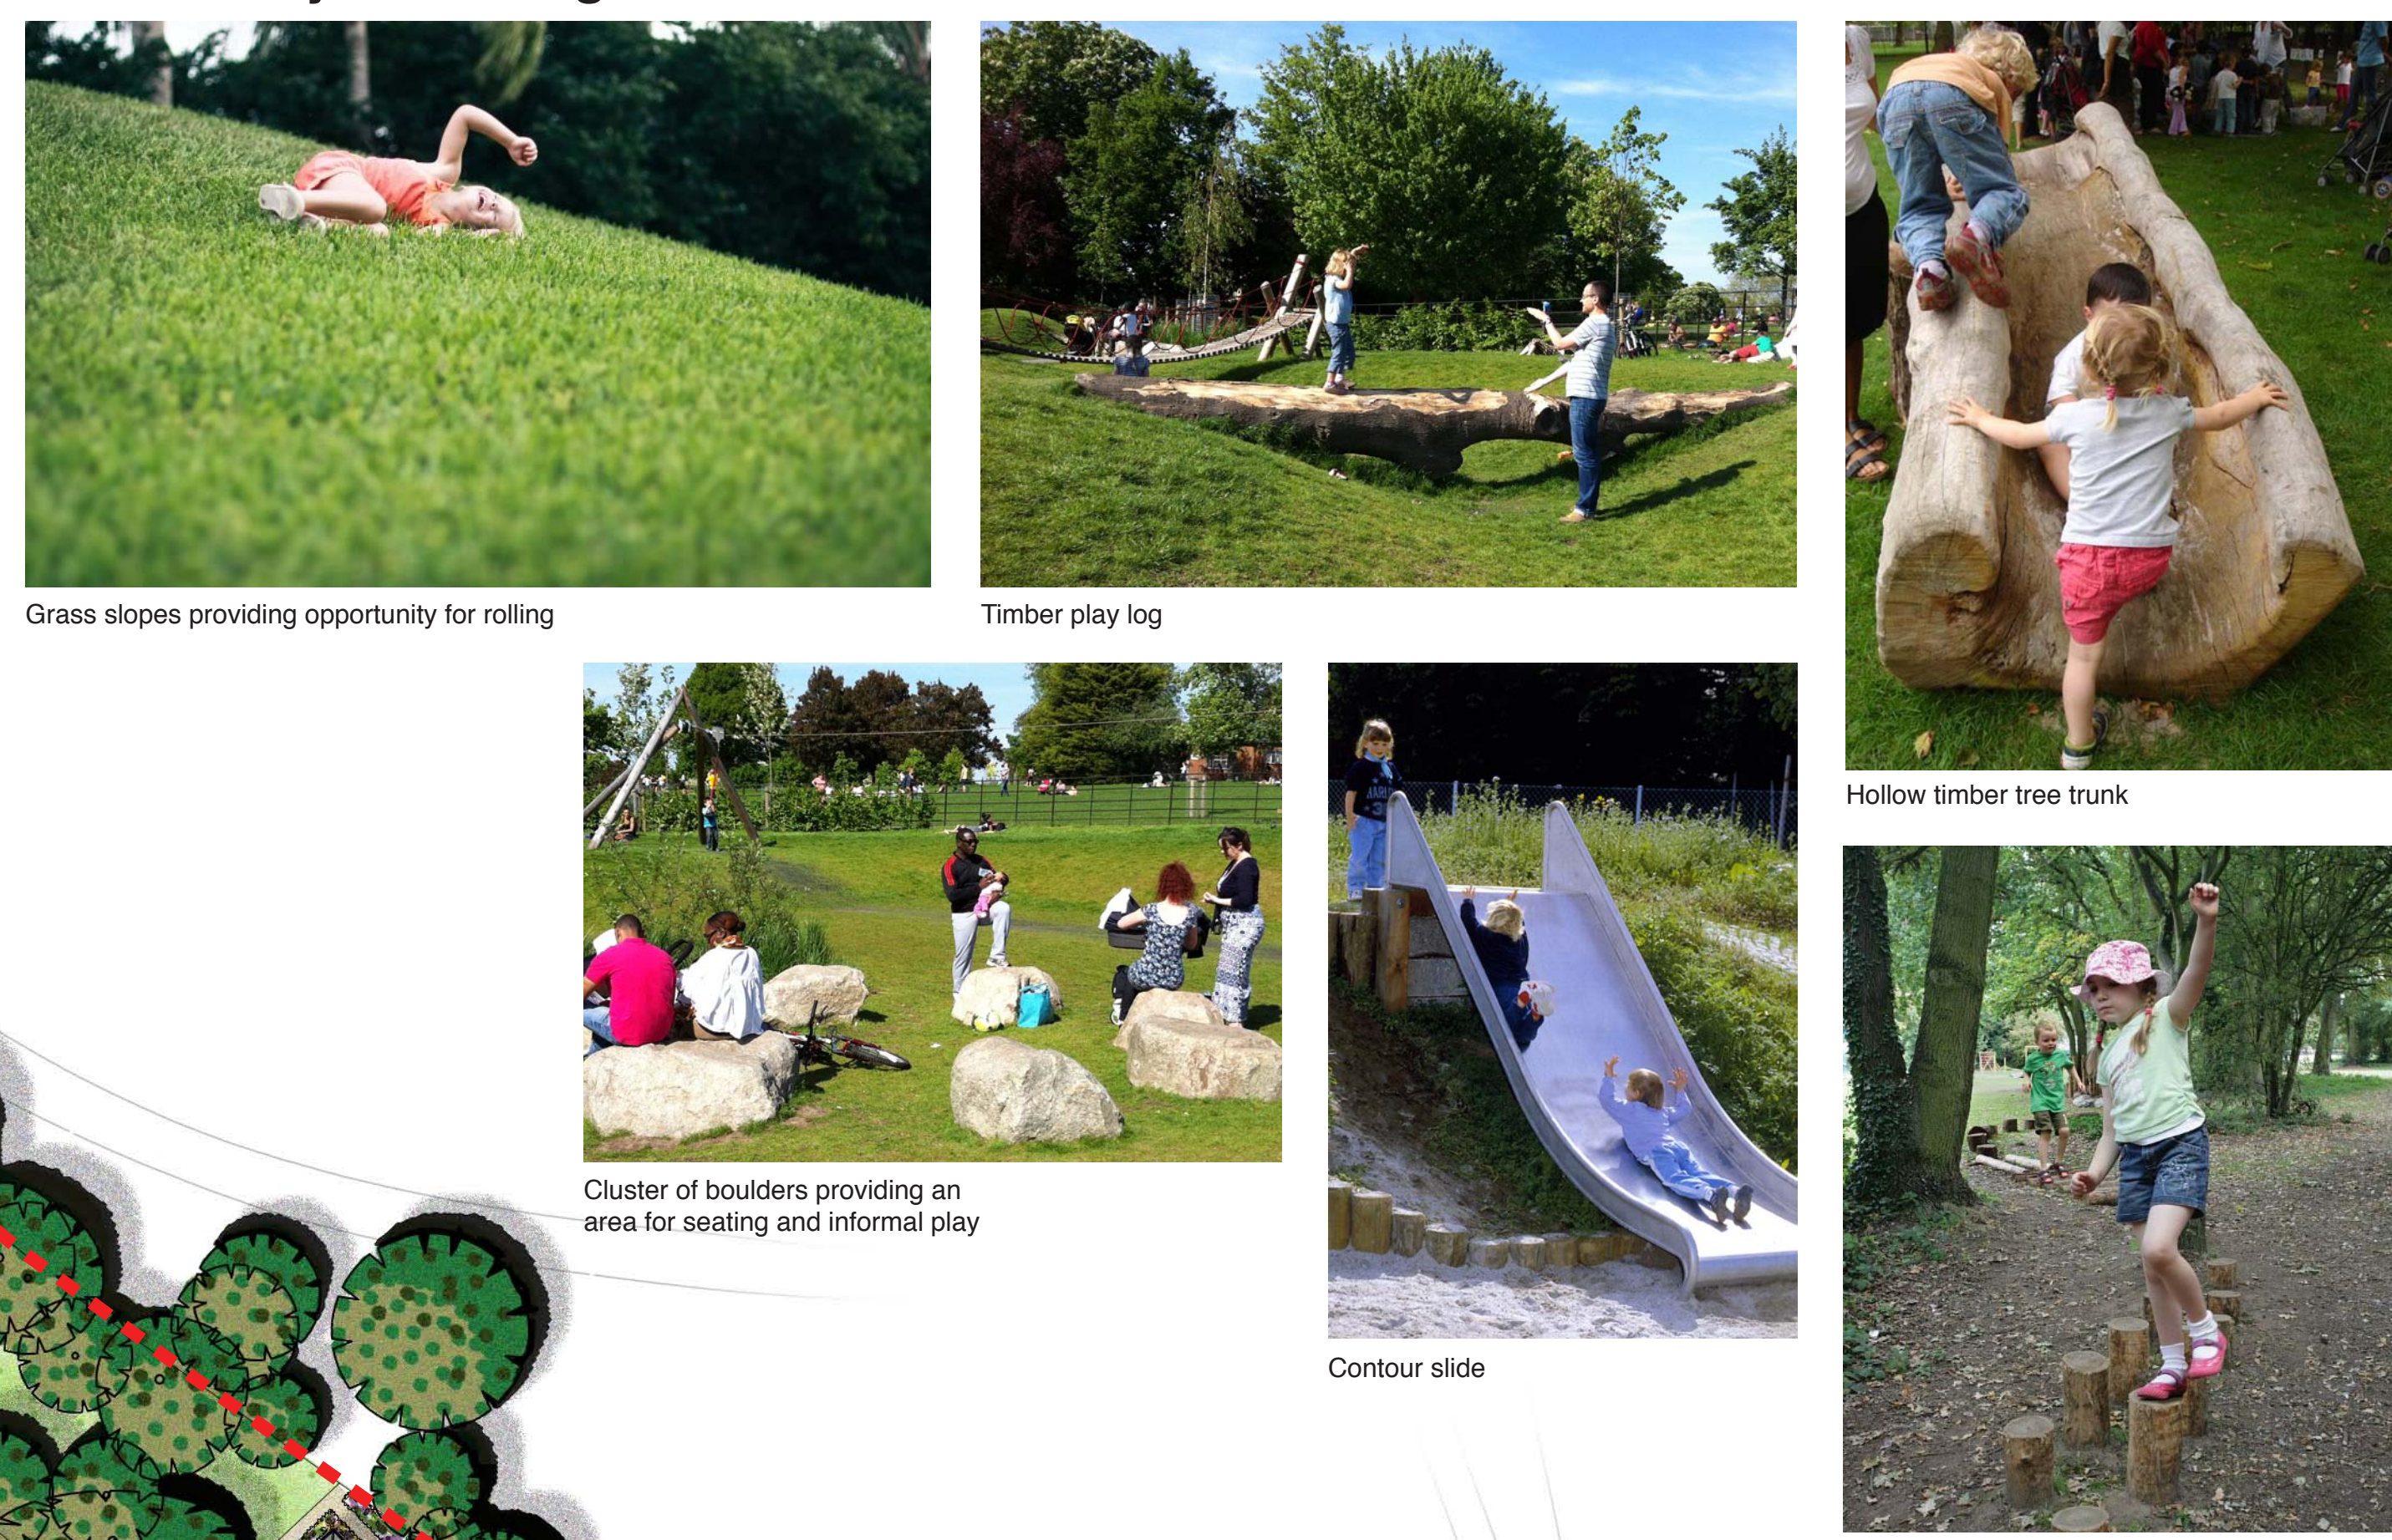

Contour slide

Timber stepping sliced logs

Legend

- Existing trees
- Proposed trees
- Shrub planting
- Hedge planting
- Climbers to fence
- Private realm
- Public realm
- Swale
- Bitumen macadam road/footways
- 240 gauge block paving
- 160 gauge block paving
- Permeable block paving
- Granite sett rumble strip
- Stone paving slabs
- Gravel surface dressed paths/road
- Play area
- Metal estate railings
- Brown roof
- Application boundary

Natural Play Area Images

Timber play log