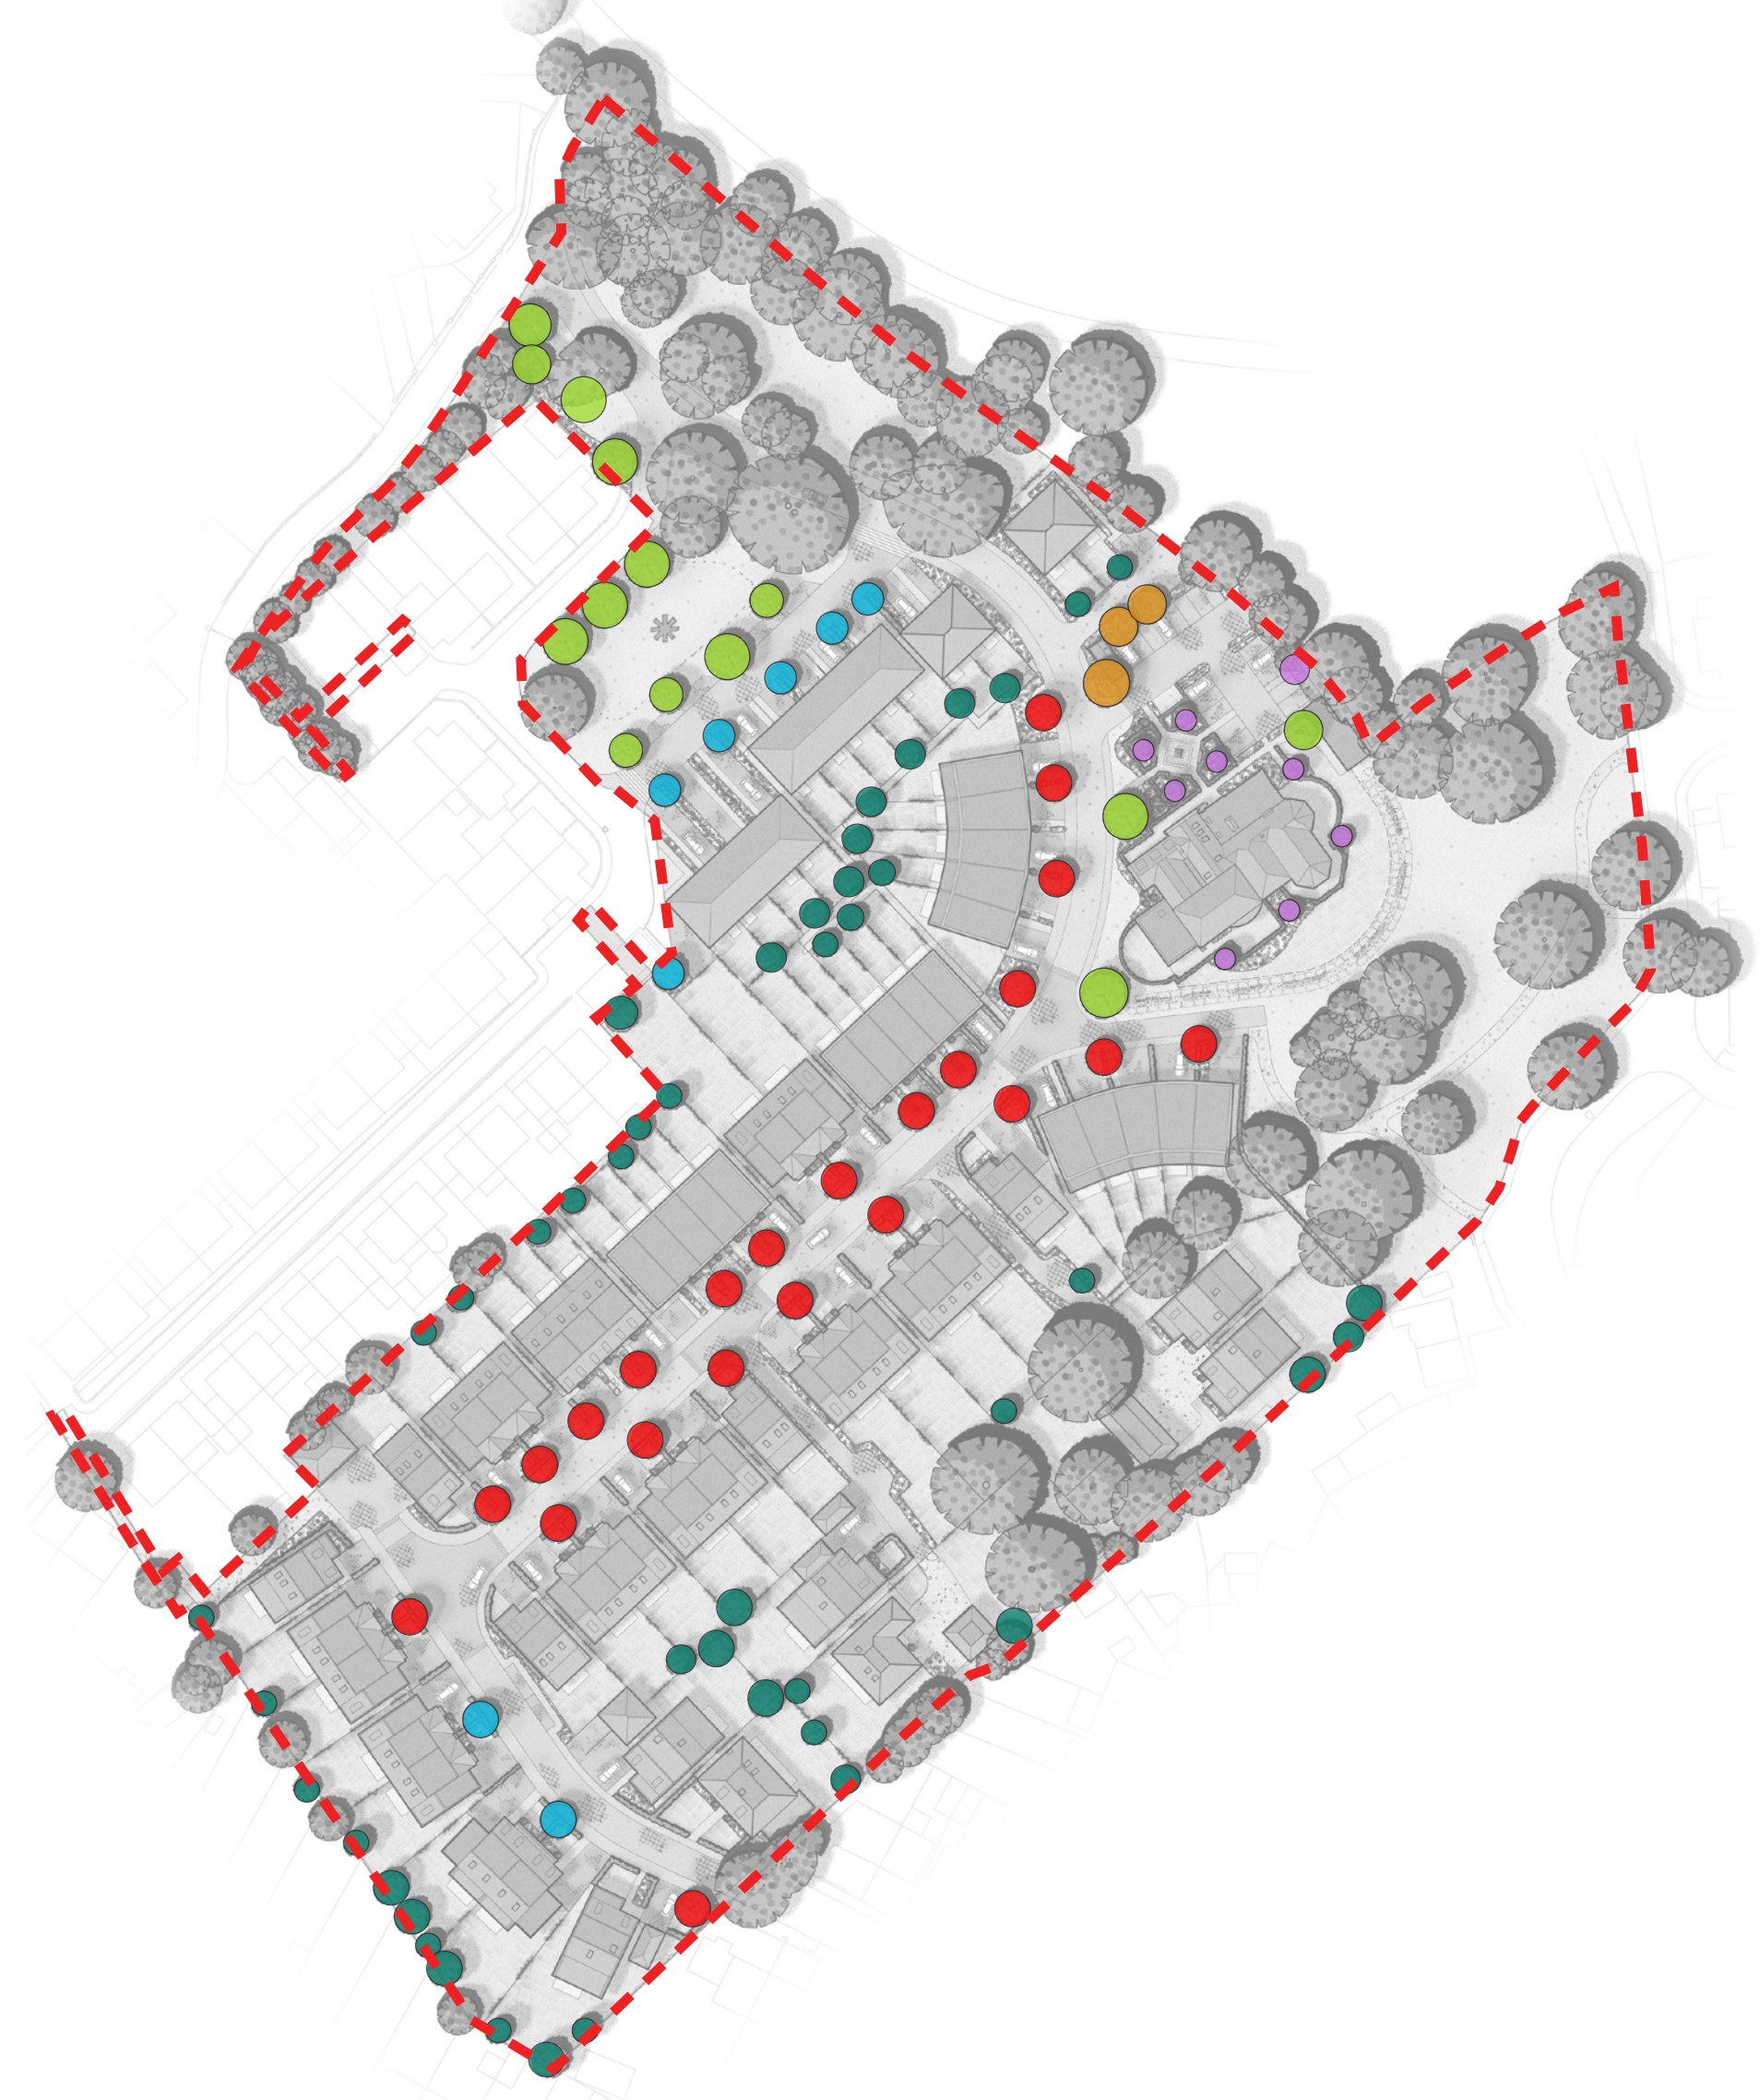

Tree Location Plan

● **Street Trees**