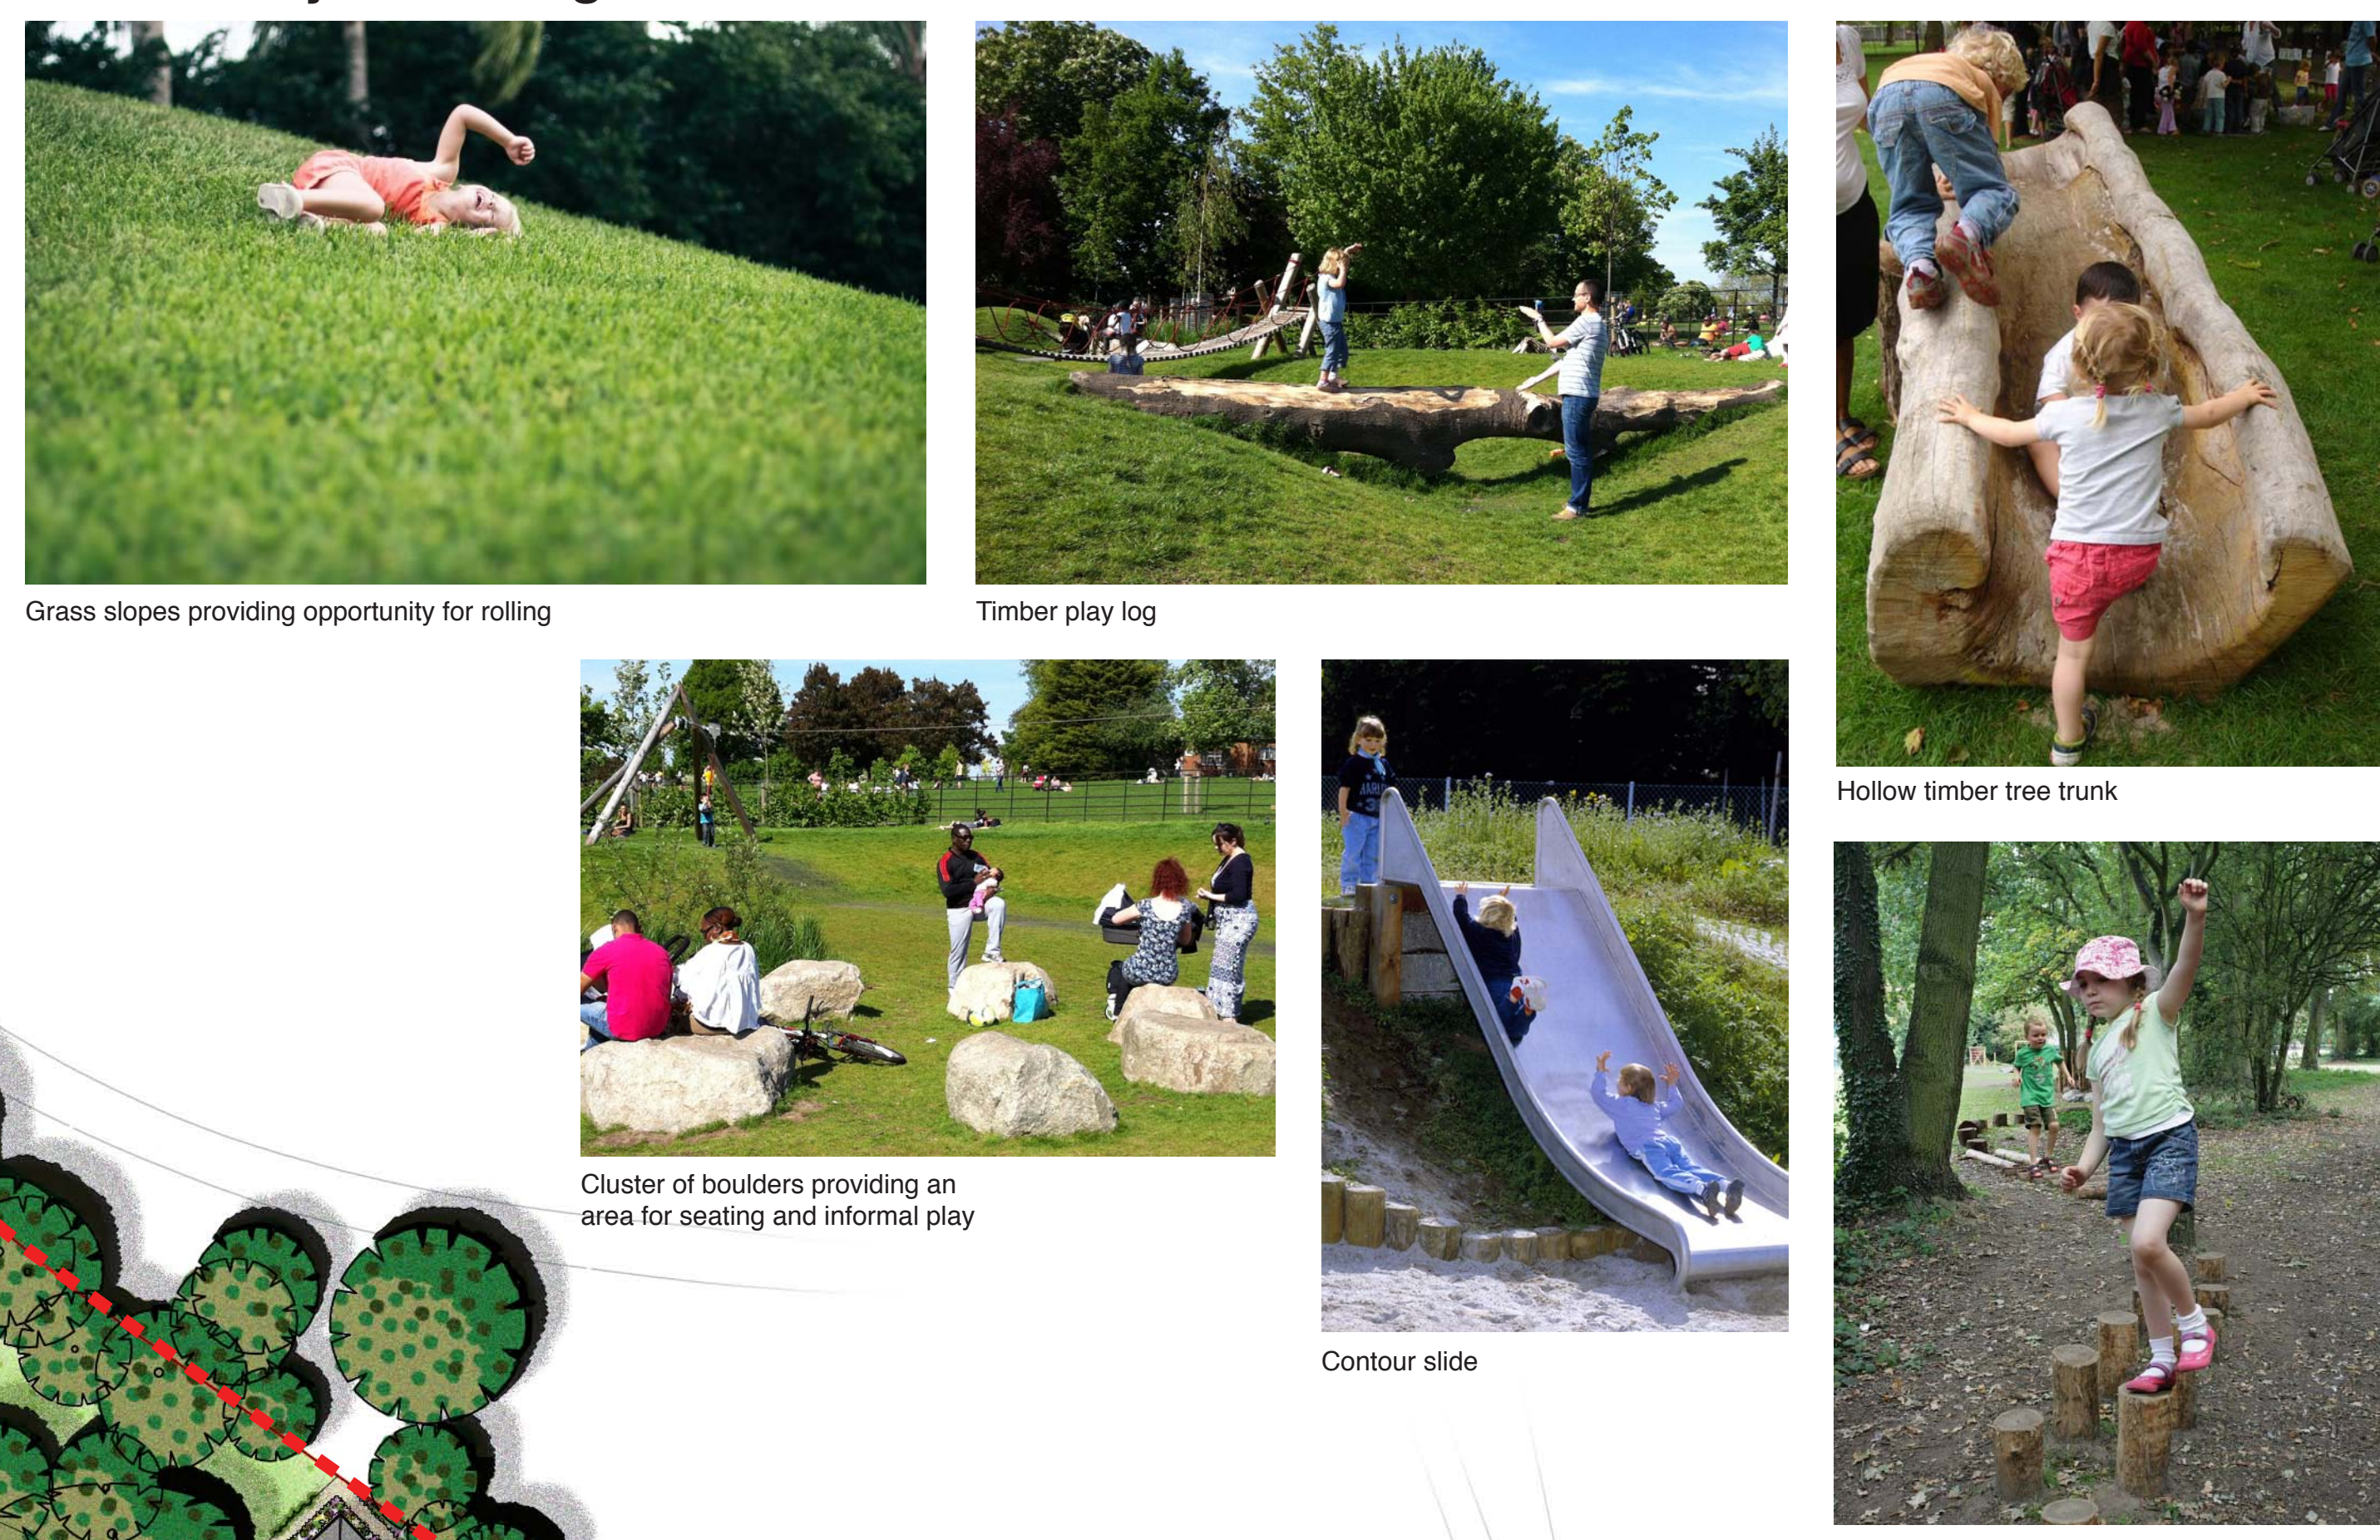

Legend

- Existing trees
- Proposed trees
- Shrub planting
- Hedge planting
- Climbers to fence
- Private realm
- Public realm
- Swale/Ha Ha ditch
- Bitumen macadam road/footways
- 240 gauge block paving
- 160 gauge block paving
- Permeable block paving
- Granite sett rumble strip
- Stone paving slabs
- Gravel surface dressed paths
- Play area
- Metal estate railings
- Application boundary

Natural Play Area Images

Timber play log

Hollow timber tree trunk

Contour slide

Timber stepping sliced logs

Substation enclosure