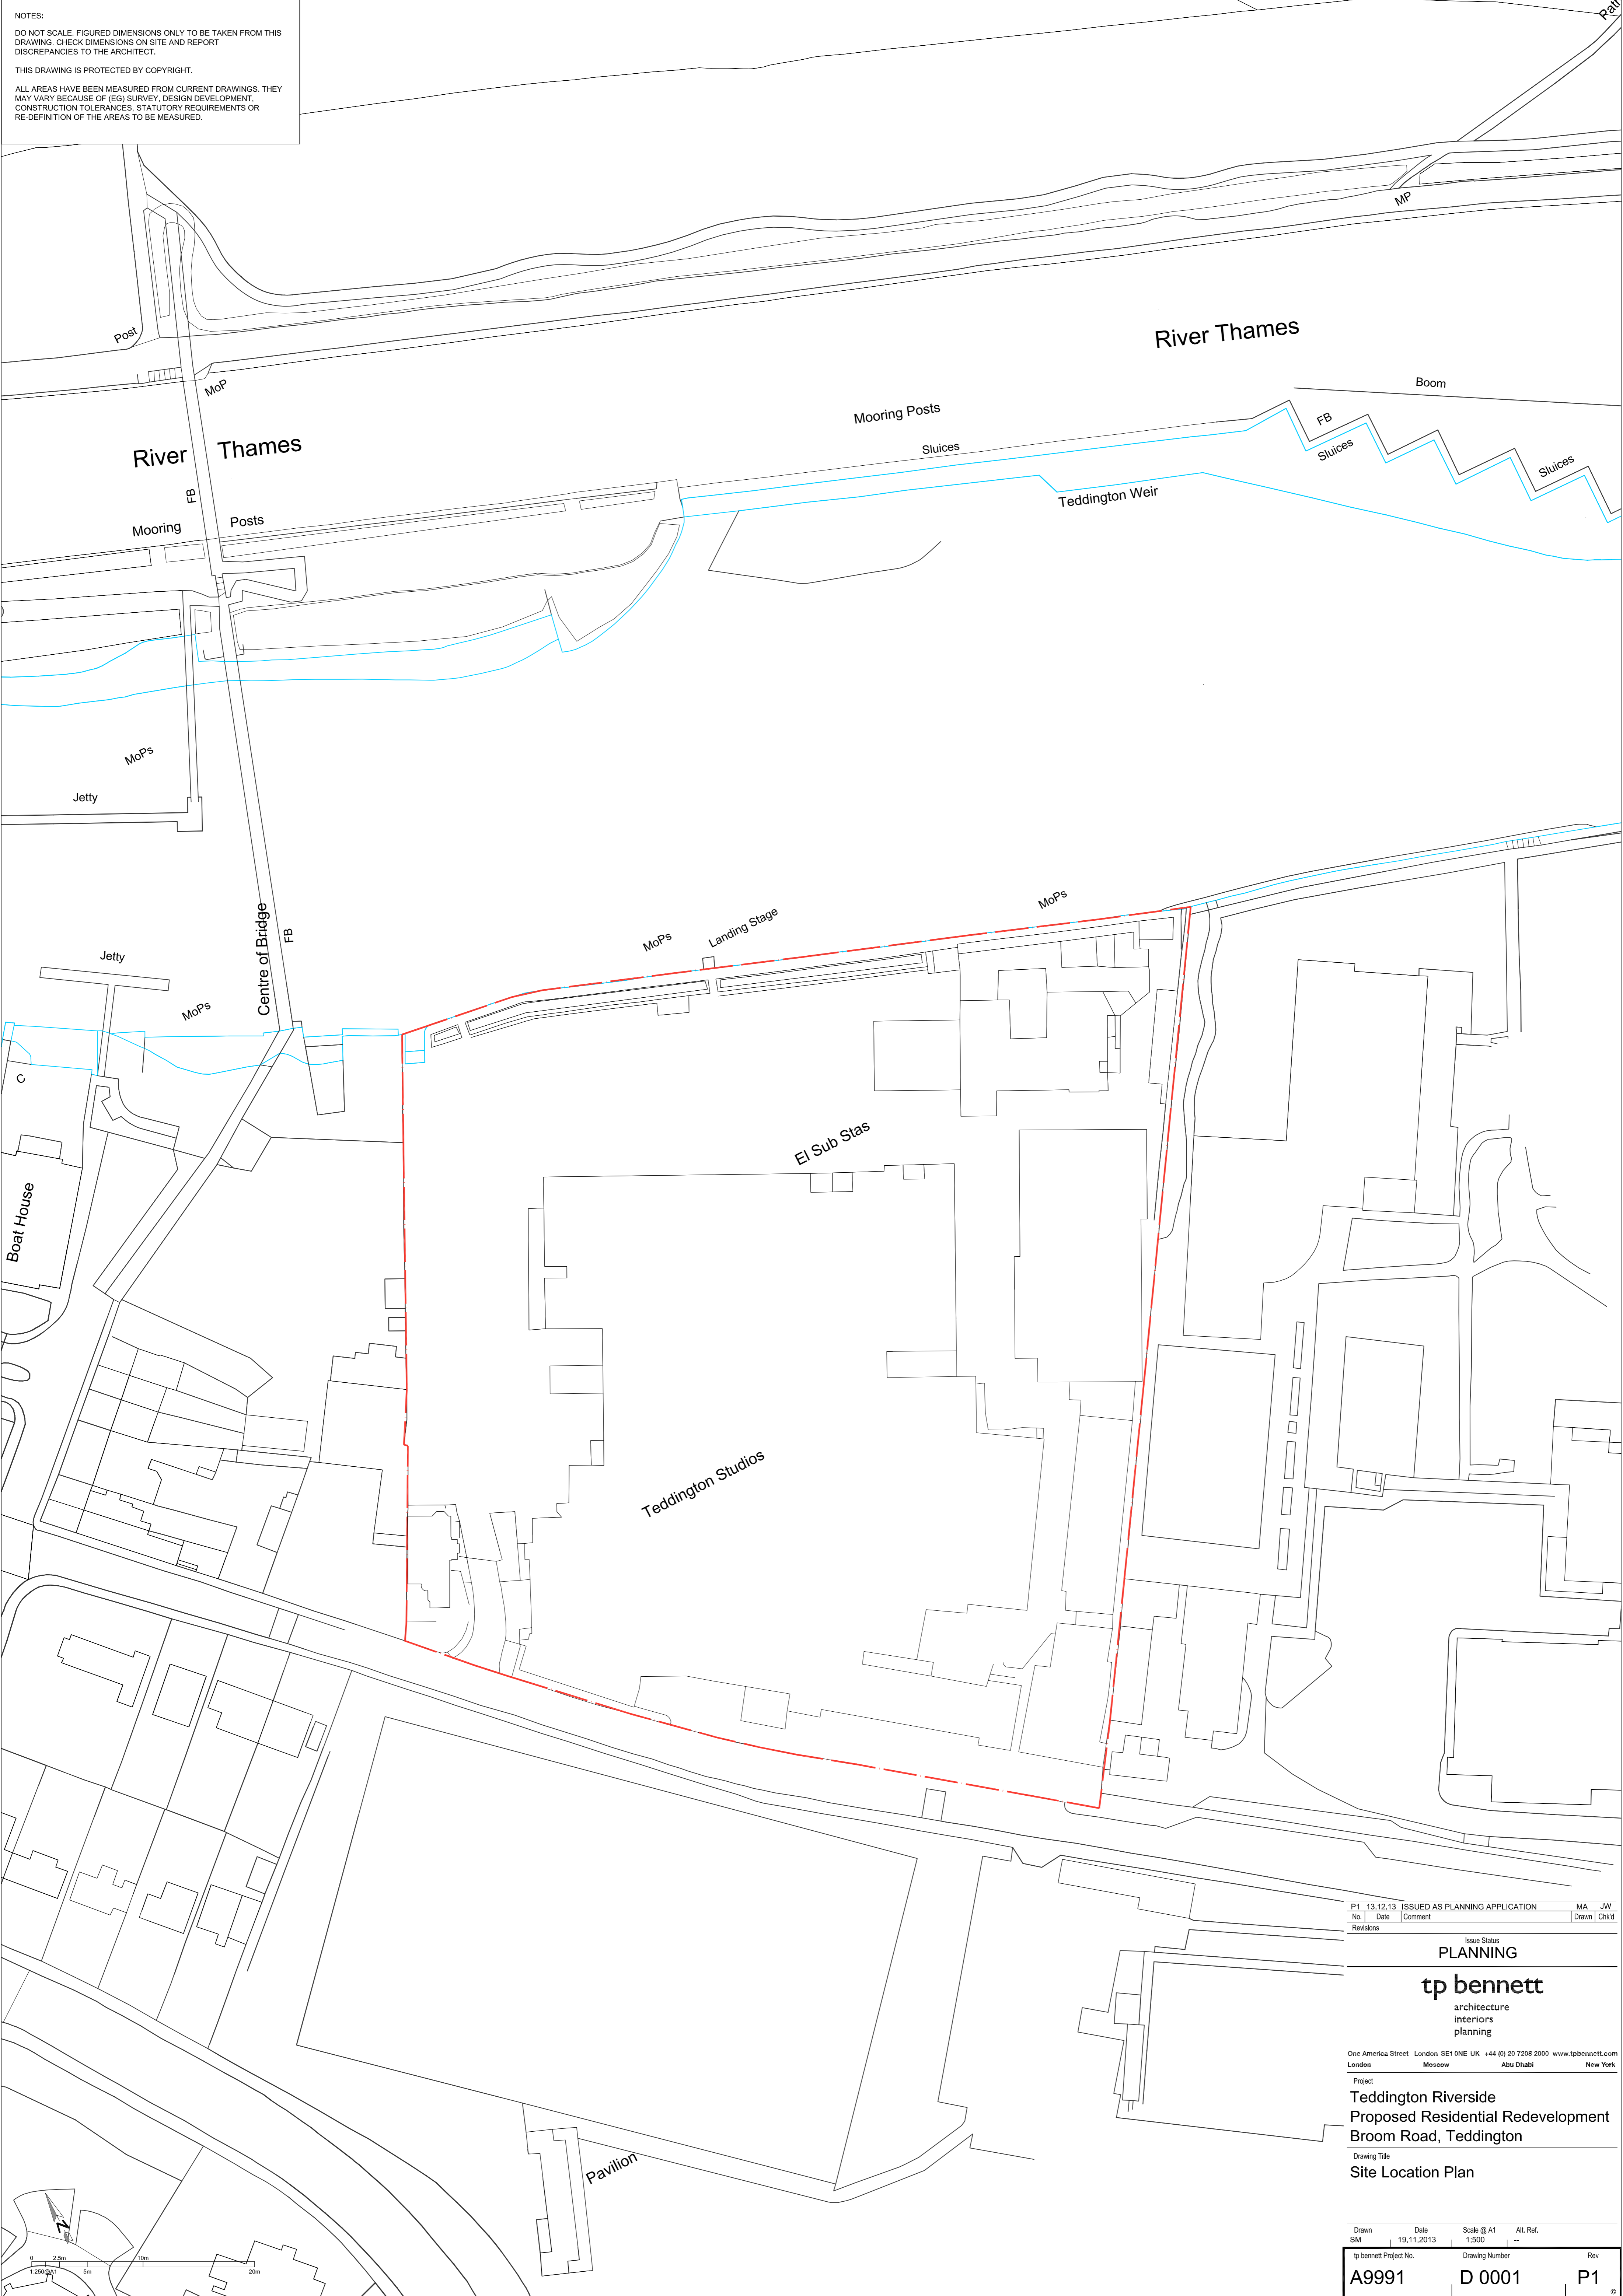

NOTES:
 DO NOT SCALE. FIGURED DIMENSIONS ONLY TO BE TAKEN FROM THIS DRAWING. CHECK DIMENSIONS ON SITE AND REPORT DISCREPANCIES TO THE ARCHITECT.
 THIS DRAWING IS PROTECTED BY COPYRIGHT.
 ALL AREAS HAVE BEEN MEASURED FROM CURRENT DRAWINGS. THEY MAY VARY BECAUSE OF (EG) SURVEY, DESIGN DEVELOPMENT, CONSTRUCTION TOLERANCES, STATUTORY REQUIREMENTS OR RE-DEFINITION OF THE AREAS TO BE MEASURED.

Project
**Teddington Riverside
 Proposed Residential Redevelopment
 Broom Road, Teddington**

Drawing Title
Site Location Plan

Drawn	Date	Scale @ A1	Alt. Ref.
SM	19.11.2013	1:500	--

tp bennett Project No.	Drawing Number	Rev
A9991	D 0001	P1