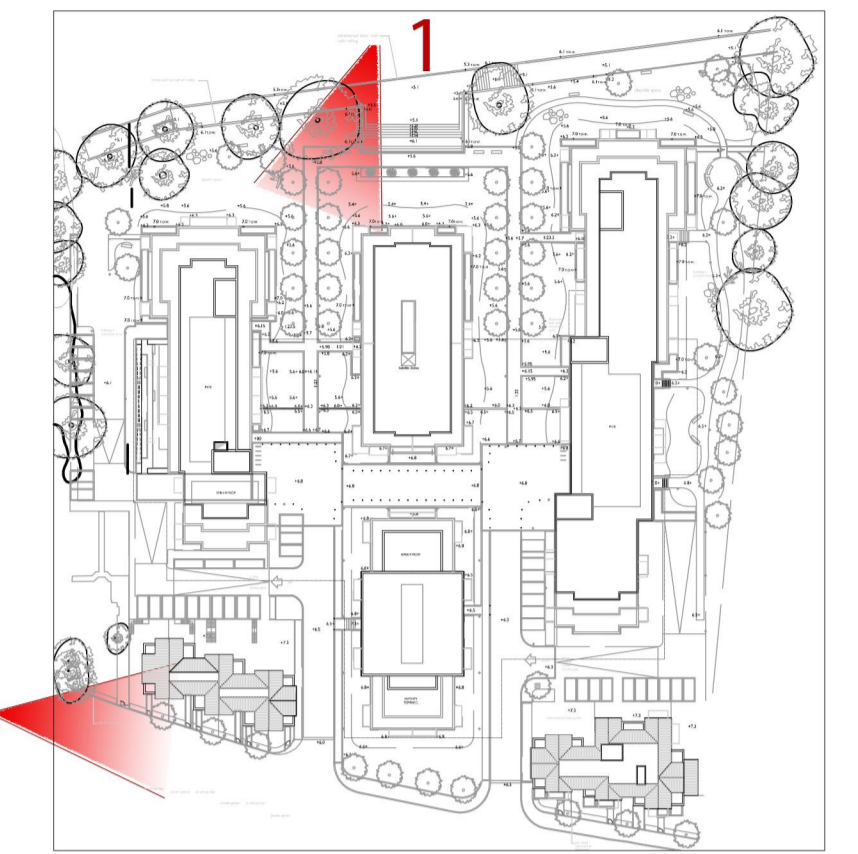

NOTES:
DO NOT SCALE. FIGURED DIMENSIONS ONLY TO BE TAKEN FROM THIS DRAWING. CHECK DIMENSIONS ON SITE AND REPORT DISCREPANCIES TO THE ARCHITECT.
THIS DRAWING IS PROTECTED BY COPYRIGHT.
ALL AREAS HAVE BEEN MEASURED FROM CURRENT DRAWINGS. THEY MAY VARY BECAUSE OF (EG) SURVEY, DESIGN DEVELOPMENT, CONSTRUCTION TOLERANCES, STATUTORY REQUIREMENTS OR RE-DEFINITION OF THE AREAS TO BE MEASURED.

View 2