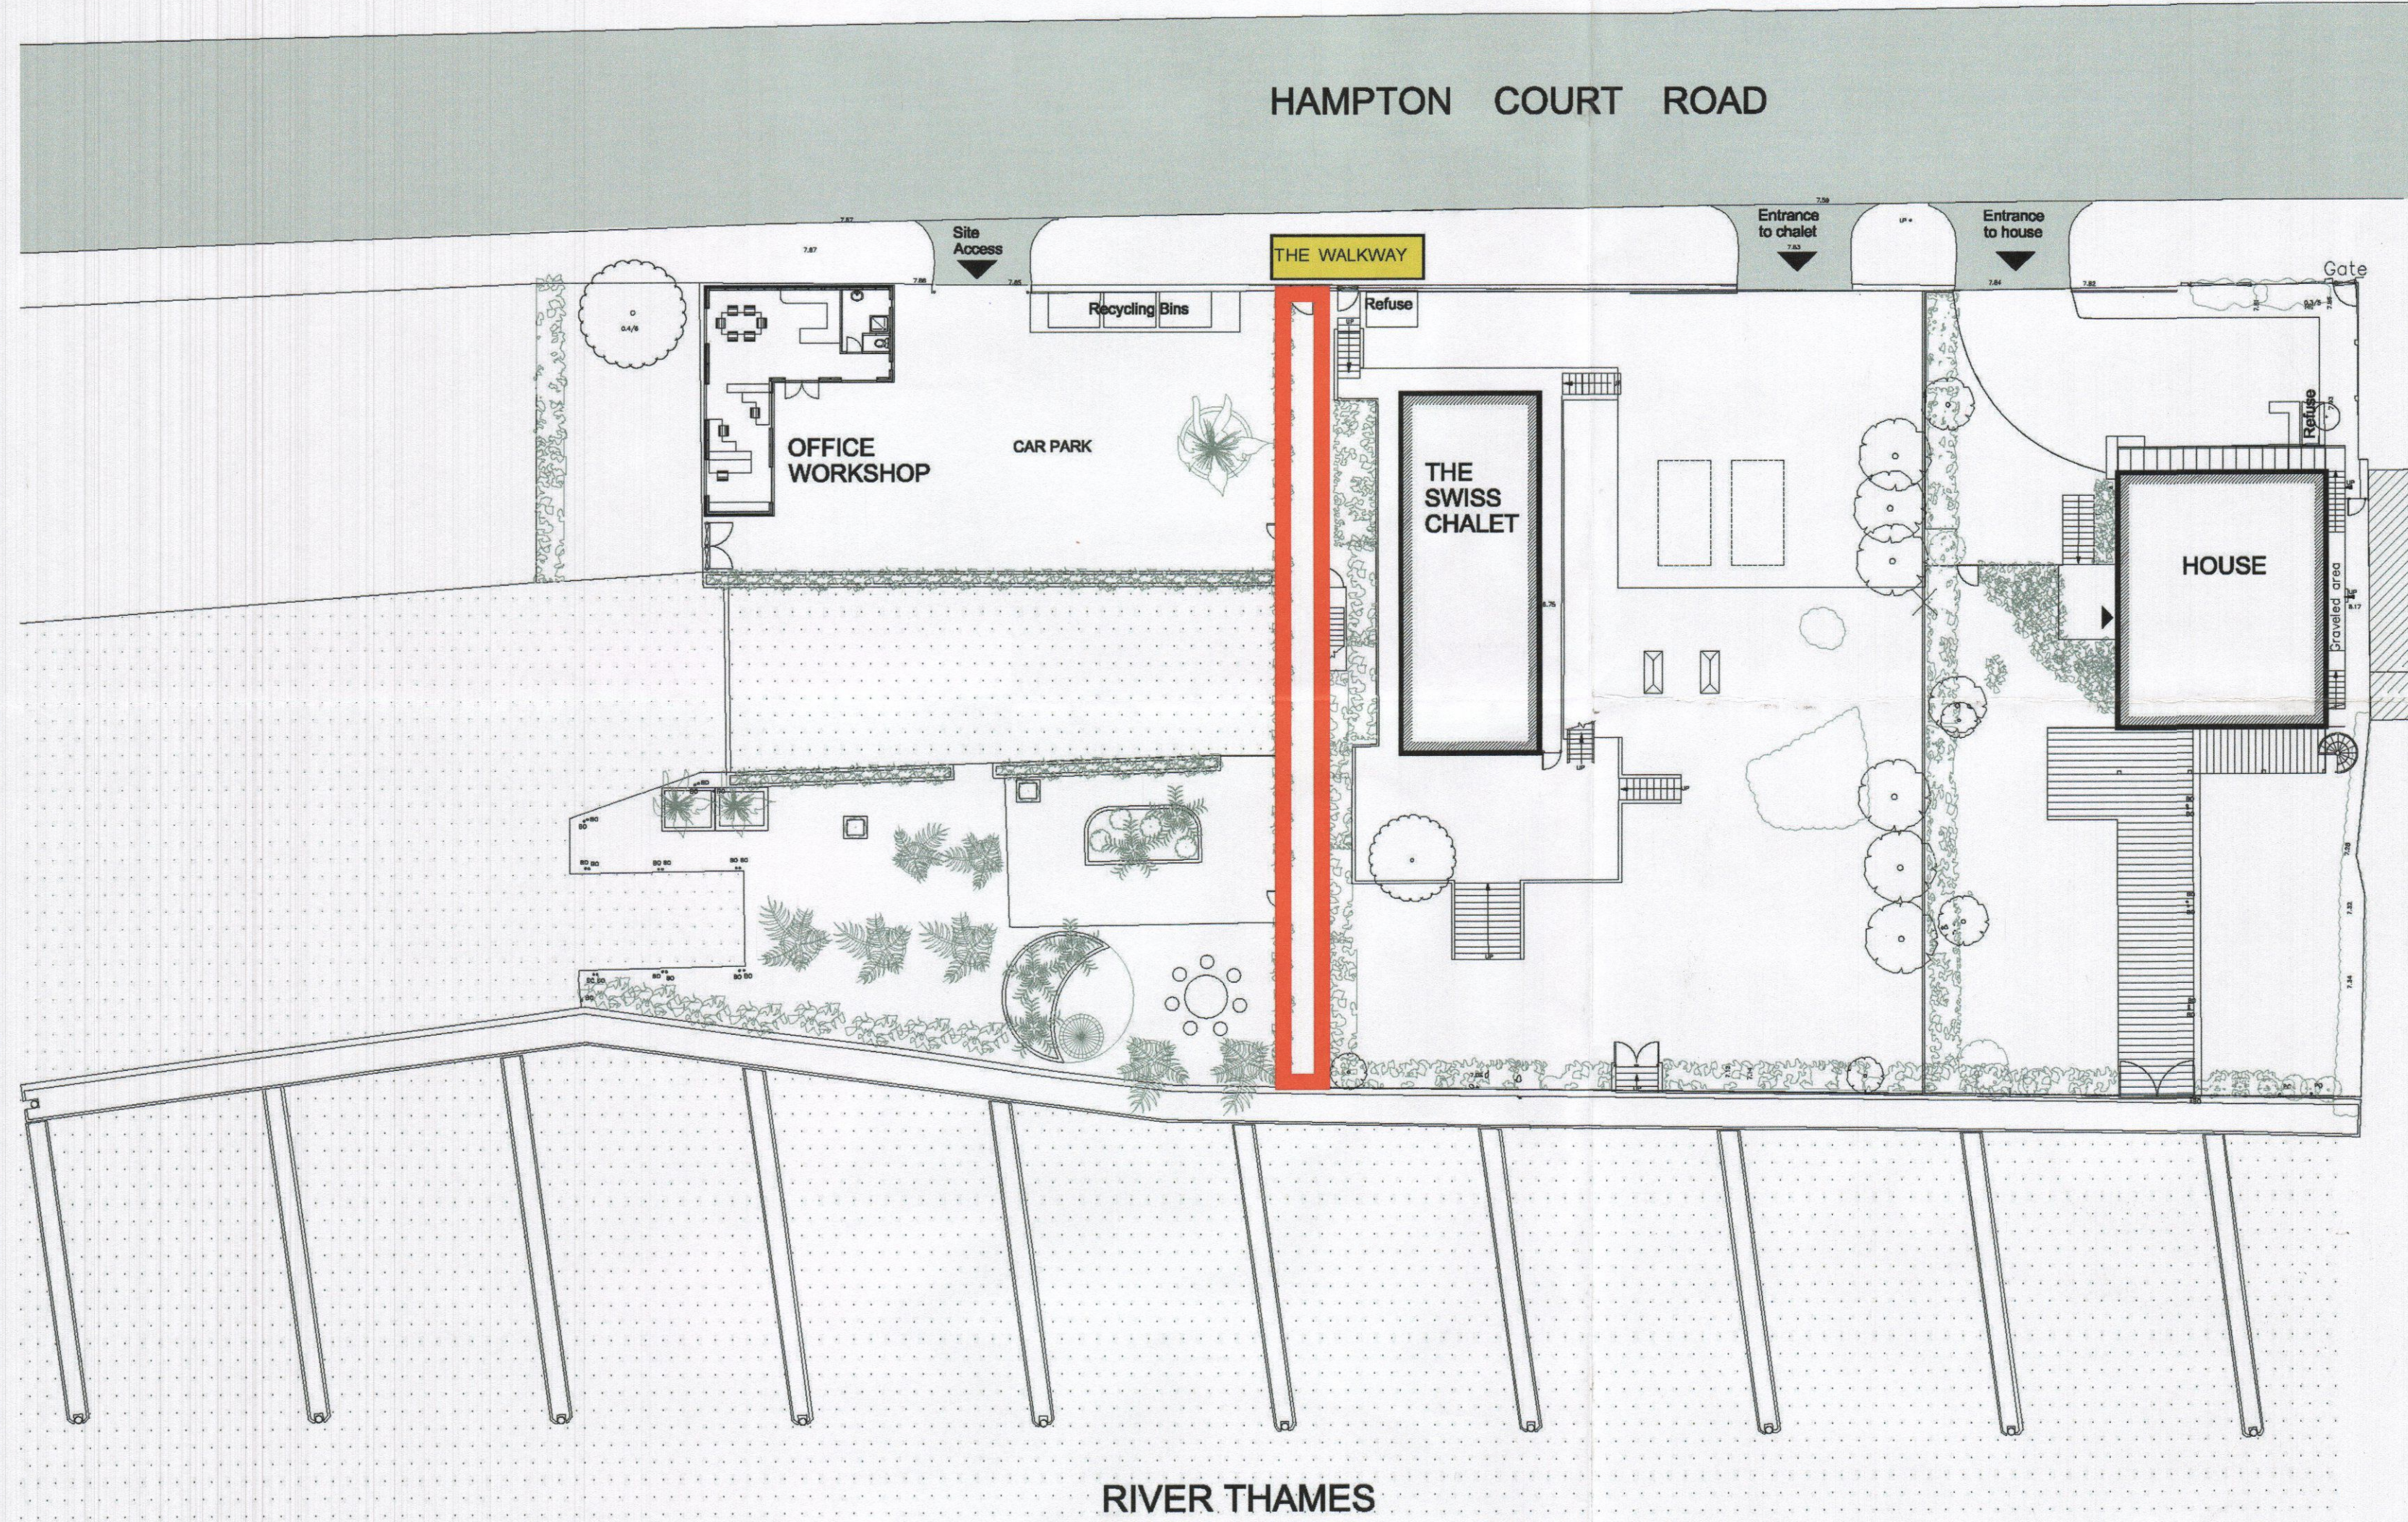

**NOTES**

THIS DRAWING IS THE COPYRIGHT OF THE ARCHITECT

HAMPTON COURT ROAD

RIVER THAMES

REV	DATE	DESCRIPTION
A		

RAYLEIGH HOUSE 2 RICHMOND HILL, RICHMOND, SURREY TW10 8QX  
 Tel: 0208 940 3323 Fax: 0208 948 4256 mail@htparchitecture.co.uk

PROJECT  
**HAMPTON RIVIERA BOATYARD & MARINA**  
 HAMPTON COURT ROAD  
 EAST MOLESEY  
 KT8 9BP  
 DRAWING TITLE  
 SITE PLAN AS EXISTING

SCALE	DATE	DRAWN BY
1:250@A2	AUG 12	EW
JOB No		DRAWING No
12000		01