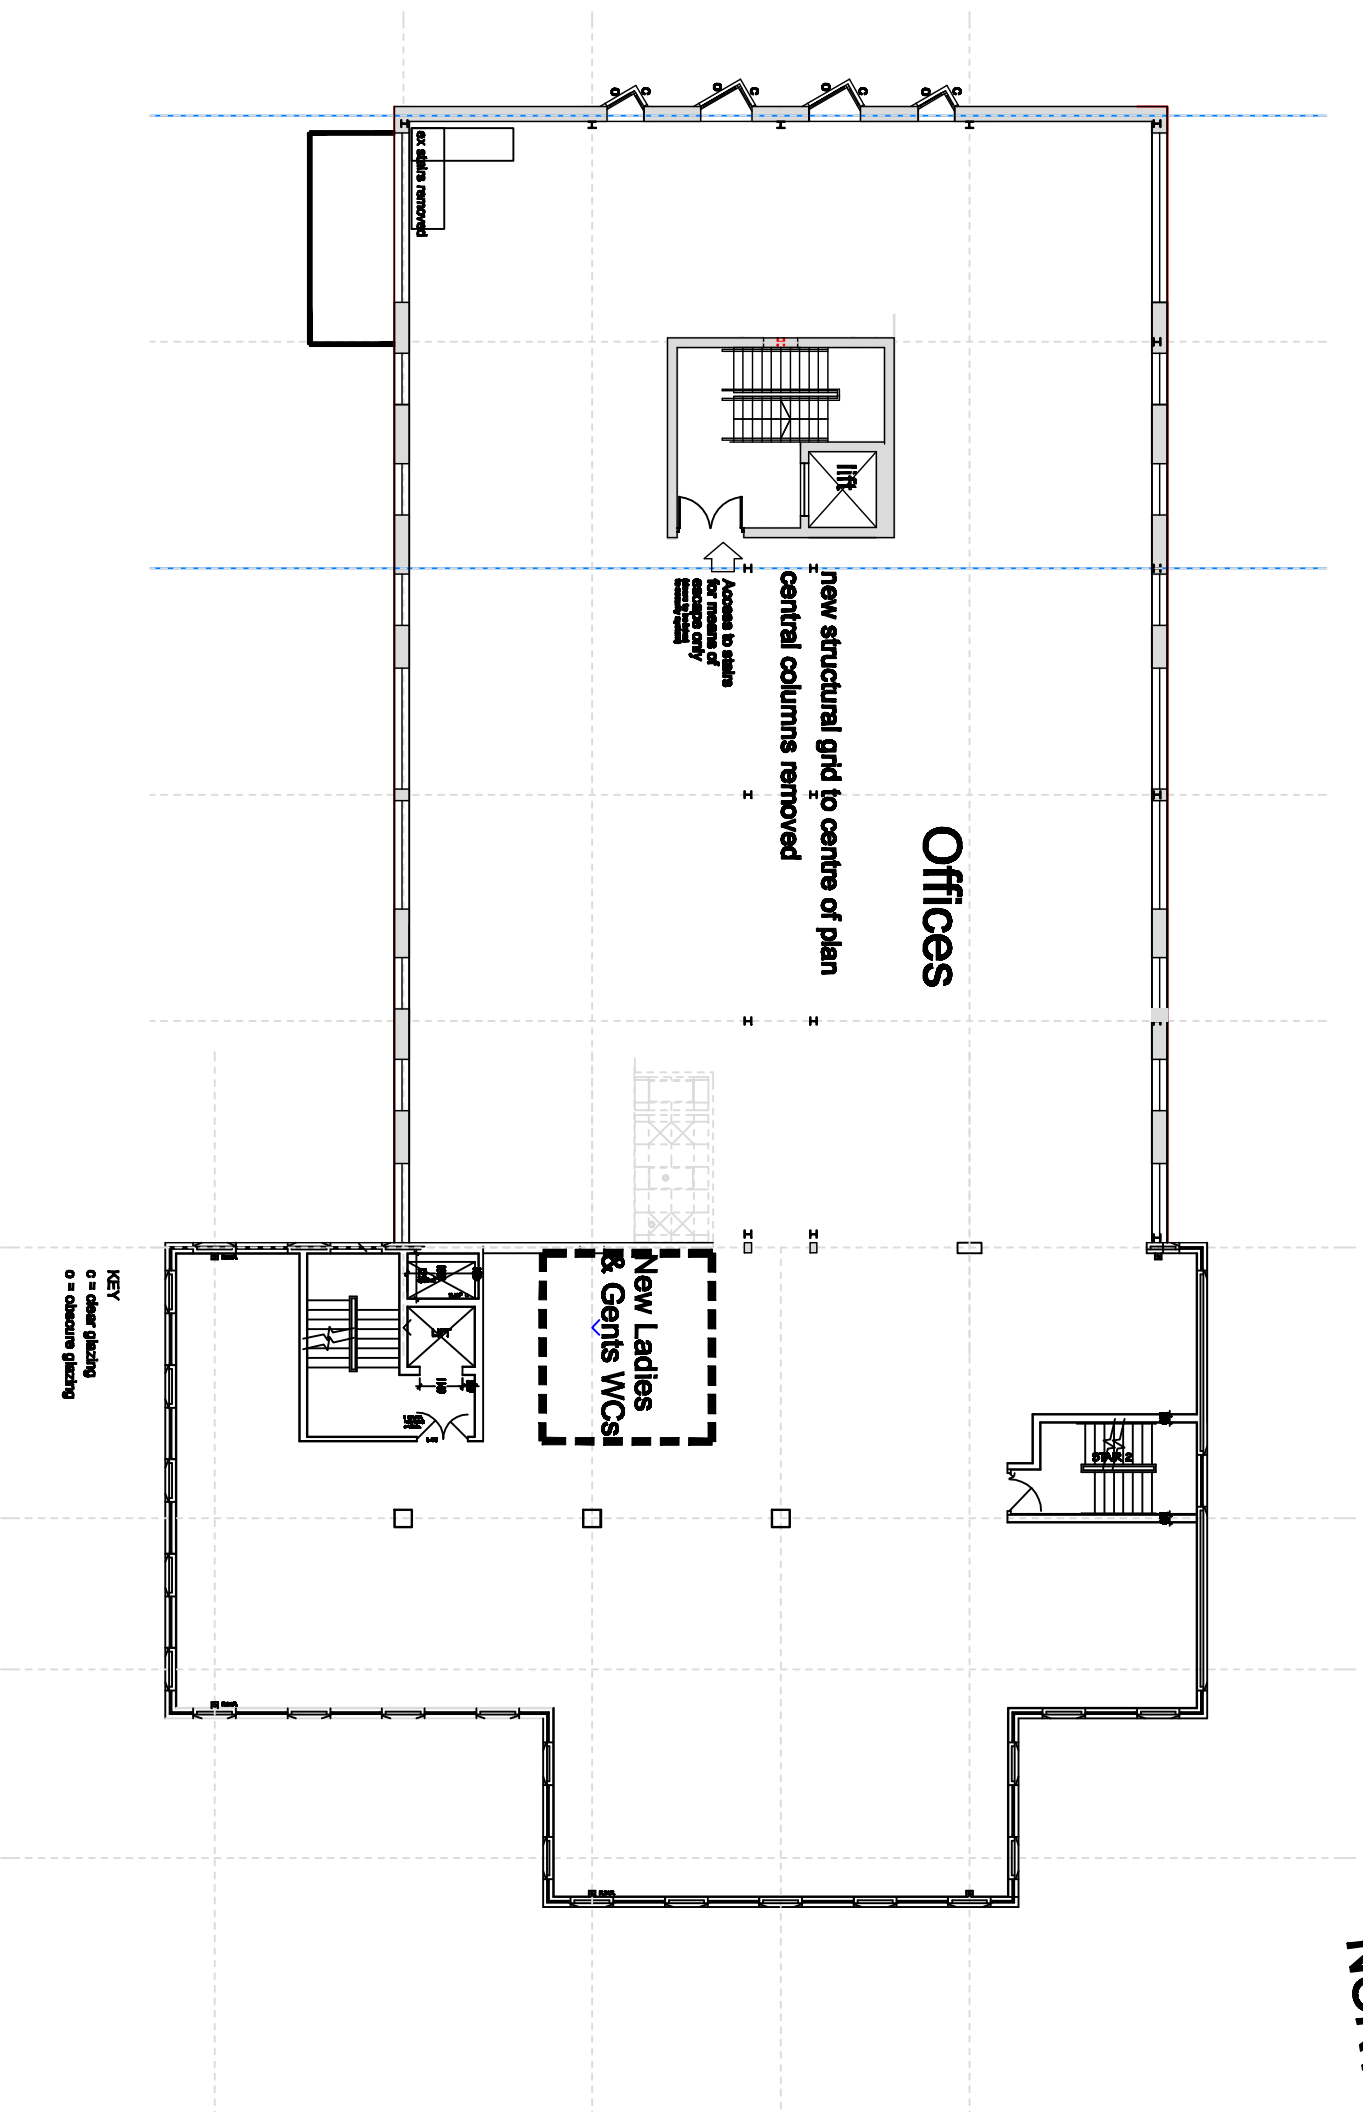

NORTH

**First Floor Plan**

0m 5m 10m 15m 20m

**ANDREW NESBITT architects**

PROJECT	2-8 Queens Road Teddington Middlesex TW11 0LB						
CLIENT	MMC Investments Ltd.						
DRAWING	Proposed First Floor Plan						
DRAWING NUMBER	391 D/L (90) 02A	DATE	Mar 2014	SCALE	1:200	DRAWN BY	JH
AMENDMENT	A					CK	AN

121 DONEGALL ROAD  
 BELFAST BT12 5JL  
 TELEPHONE +44 28 90 80 80 80  
 FACSIMILE +44 28 90 80 80 86

AMENDMENT	A	Modify and develop internal layout new stair core, Aug 2014
-----------	---	---

© COPYRIGHT RESERVED