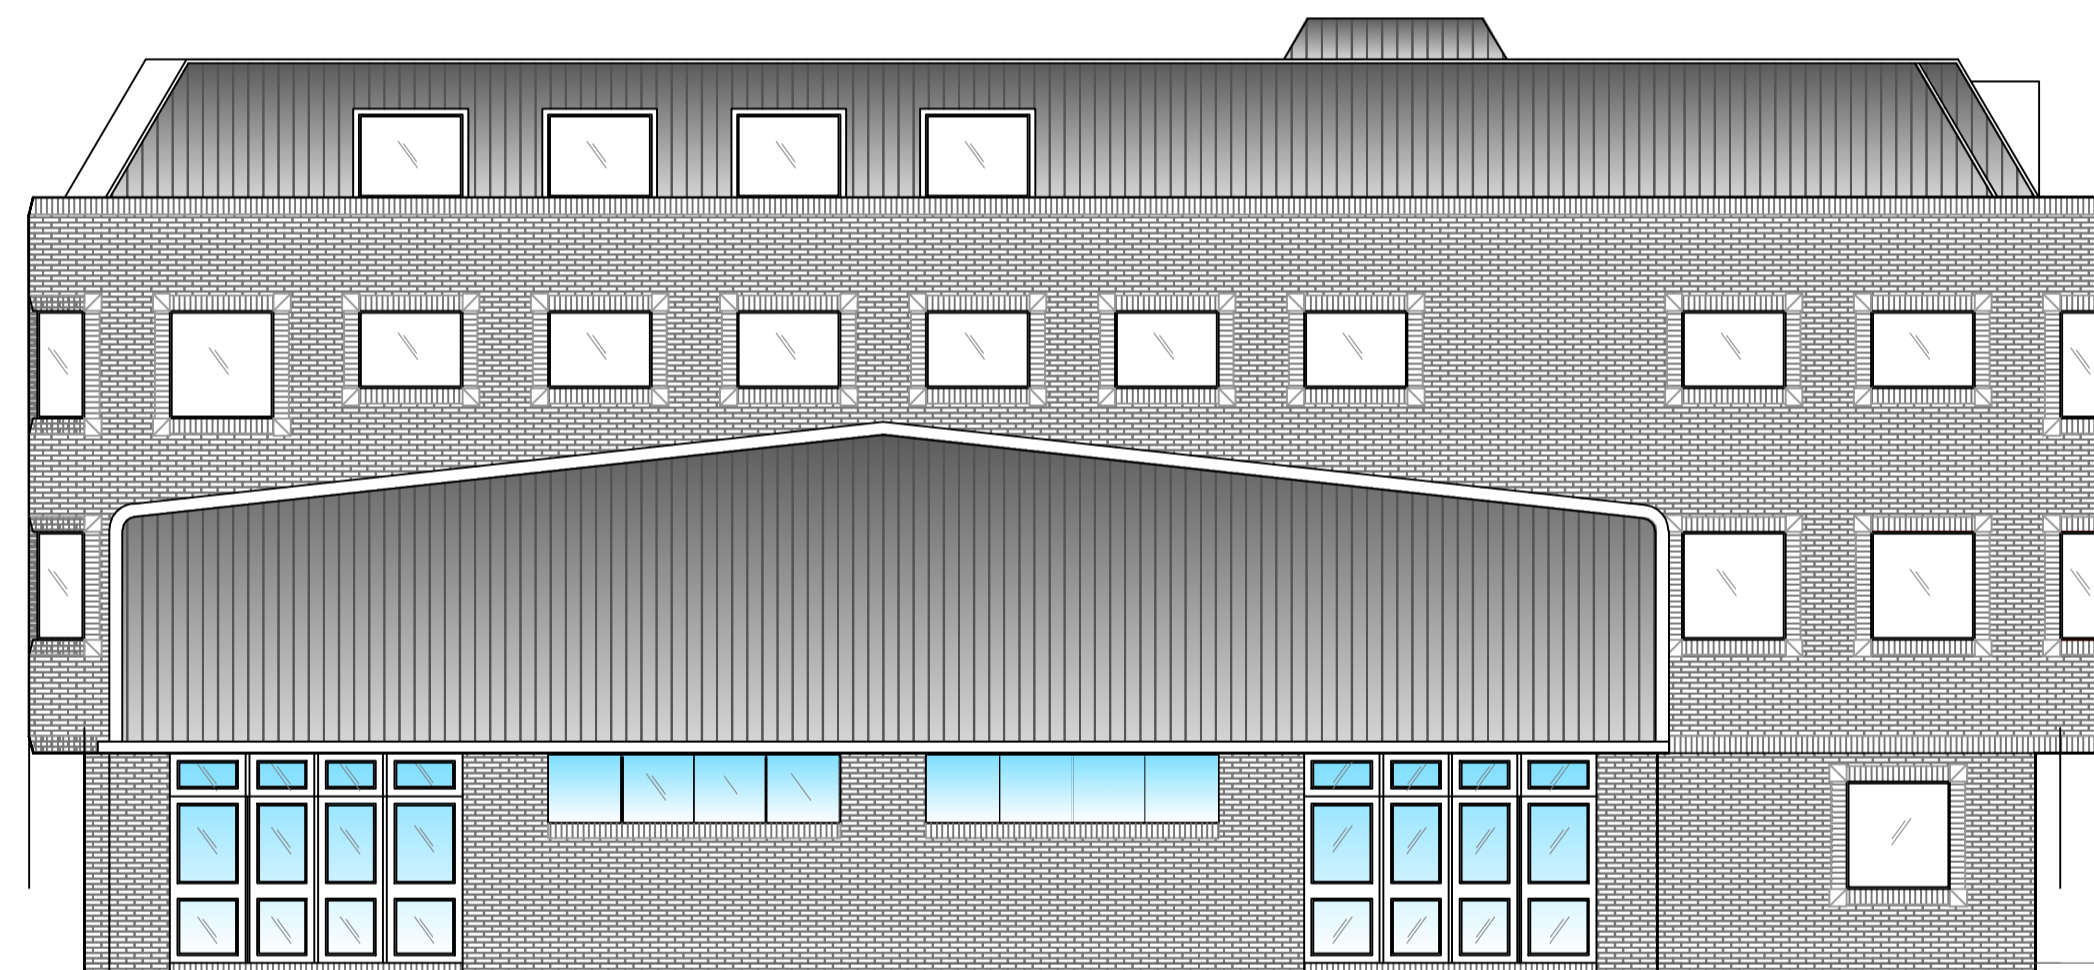

WEST ELEVATION

SOUTH ELEVATION

ANDREW NESBITT architects

AMENDMENT	

© COPYRIGHT RESERVED

PROJECT	2-6 Queens Road Teddington Middlesex TW11 0LB						
CLIENT	MMC Investments Ltd.						
DRAWING	Existing South & West Elevations						
DRAWING NUMBER	391 S/L (90) 07	DATE	Mar 2014	SCALE	1 : 200	DRAWN BY	
AMENDMENT						CK	