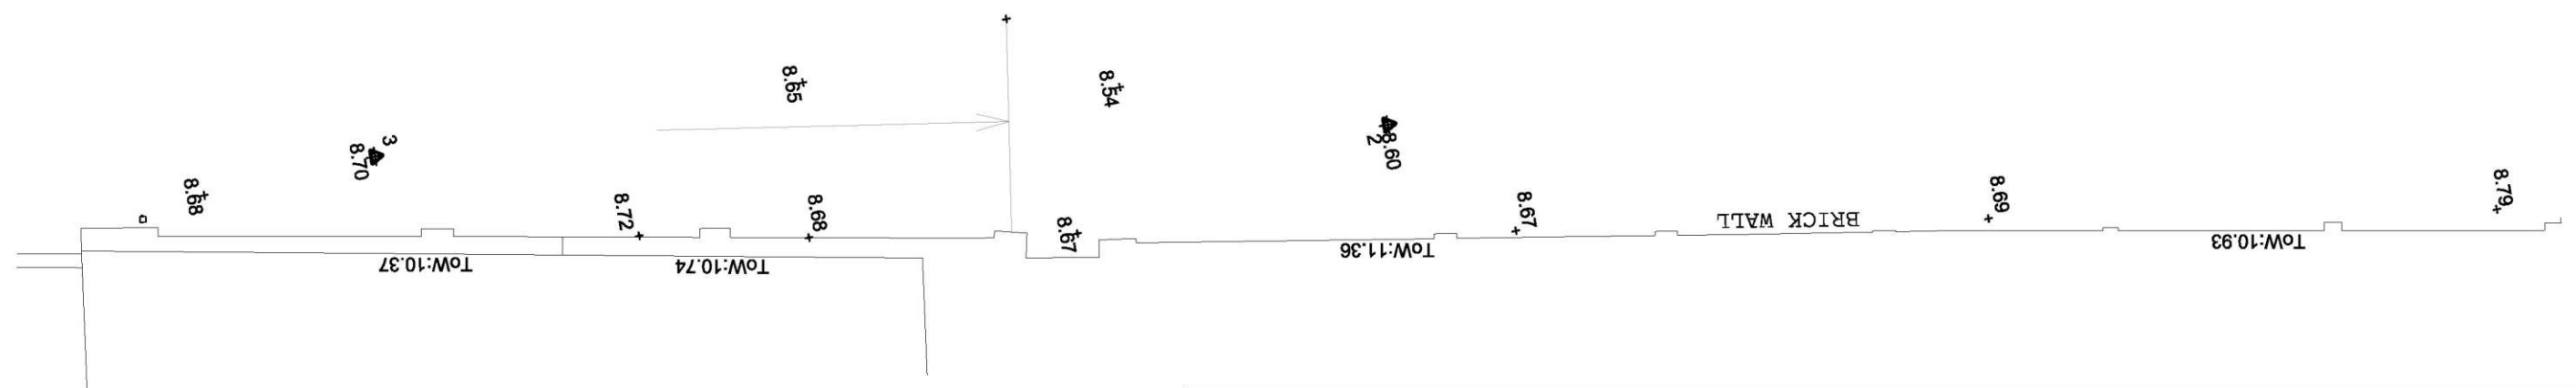

RH01	208	PA3	STREET SCENE FROM PARKSHOT THE OLD SCHOOL PARK LANE RICHMOND TW9	<b>Sanders Laing</b> Parkshot House 5 Kew Road Richmond TW9 2PR Telephone 0203 755 5268 Facsimile 020 8940 5175		
1/100	290314	CG				
<small>Copyright reserved and this drawing may not be used or reproduced without written consent. This drawing must not be scaled. Check all dimensions on site.</small>			Revisions <table border="1"> <tr> <td> </td> <td> </td> </tr> </table>			<h1>A3</h1>
Dwg filename - * * *						

RH01	208	PA3	STREET SCENE FROM PARKSHOT THE OLD SCHOOL PARK LANE RICHMOND TW9	<b>Sanders Laing</b> Parkshot House 5 Kew Road Richmond TW9 2PR Telephone 0203 755 5268 Facsimile 020 8940 5175
1/100	290314	CG		
<small>Copyright reserved and this drawing may not be used or reproduced without written consent. This drawing must not be scaled. Check all dimensions on site.</small>			Revisions	A3
Dwg filename - * * *				