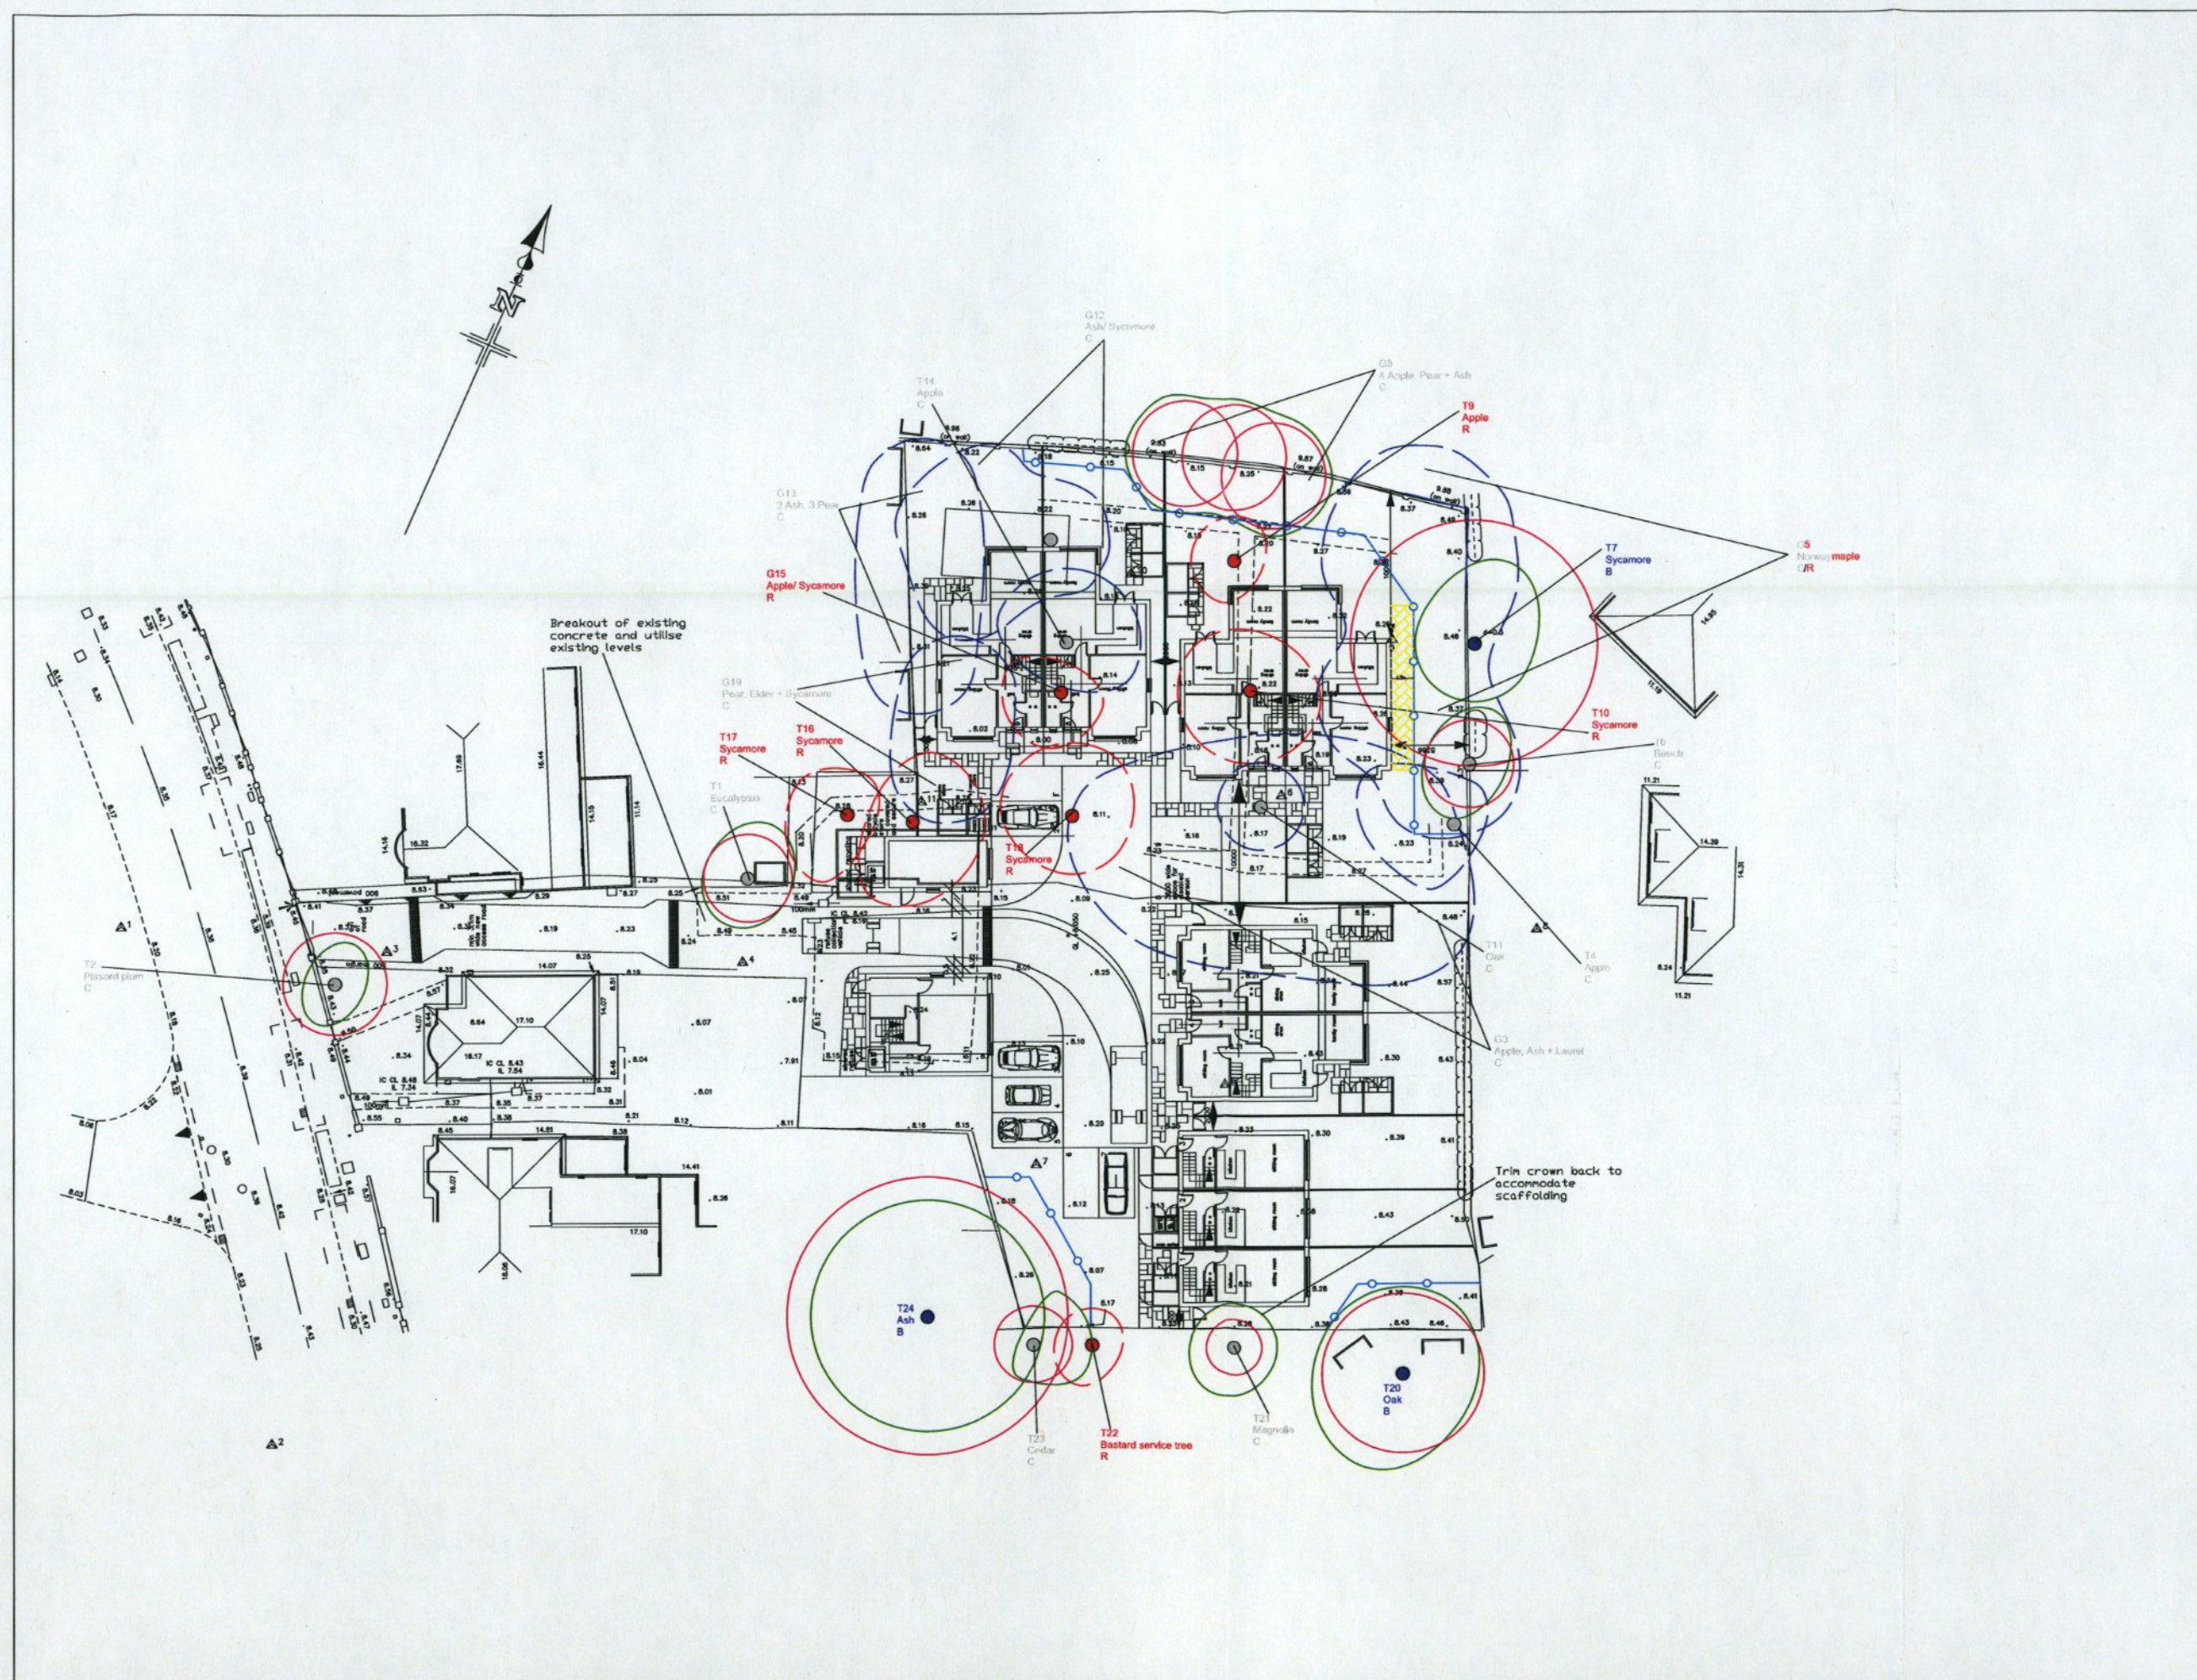

84 WHITTON ROAD
TWICKENHAM

TREE PROTECTION PLAN

T1 - T25 Tree numbers

BS Category of Condition

- 0 BS Condition A
- T7 BS Condition B
- T4 BS Condition C
- T9 BS Condition R
- Actual crown spread
- BS Calculated root protection area
- Protective fencing location
- Ground protection

DRAWING NO. J30.89/04
Scale: 1:200 at A1
Added to by: NL
13/05/2008