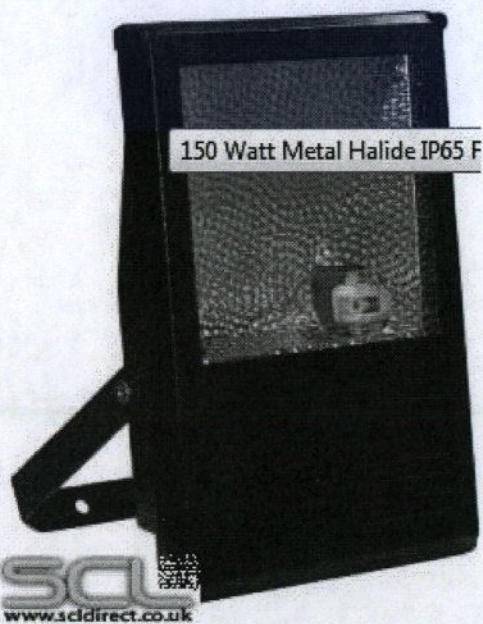

- **150 Watt RX7s BLV branded metal halide lamp**
-
- Expected lamp life of 15,000 hours.
- 12,000 lumen's output lamp (73 lumen's per circuit watt).
- Black finish die cast aluminium body.
- IP65 rated for external use.
- Fully adjustable fixing bracket.
- Dimensions (H x W x D): 349mm x 232mm x 80mm.
- Weight: 4.35kg.

150 Watt Metal Halide IP65 Floodlight Dims