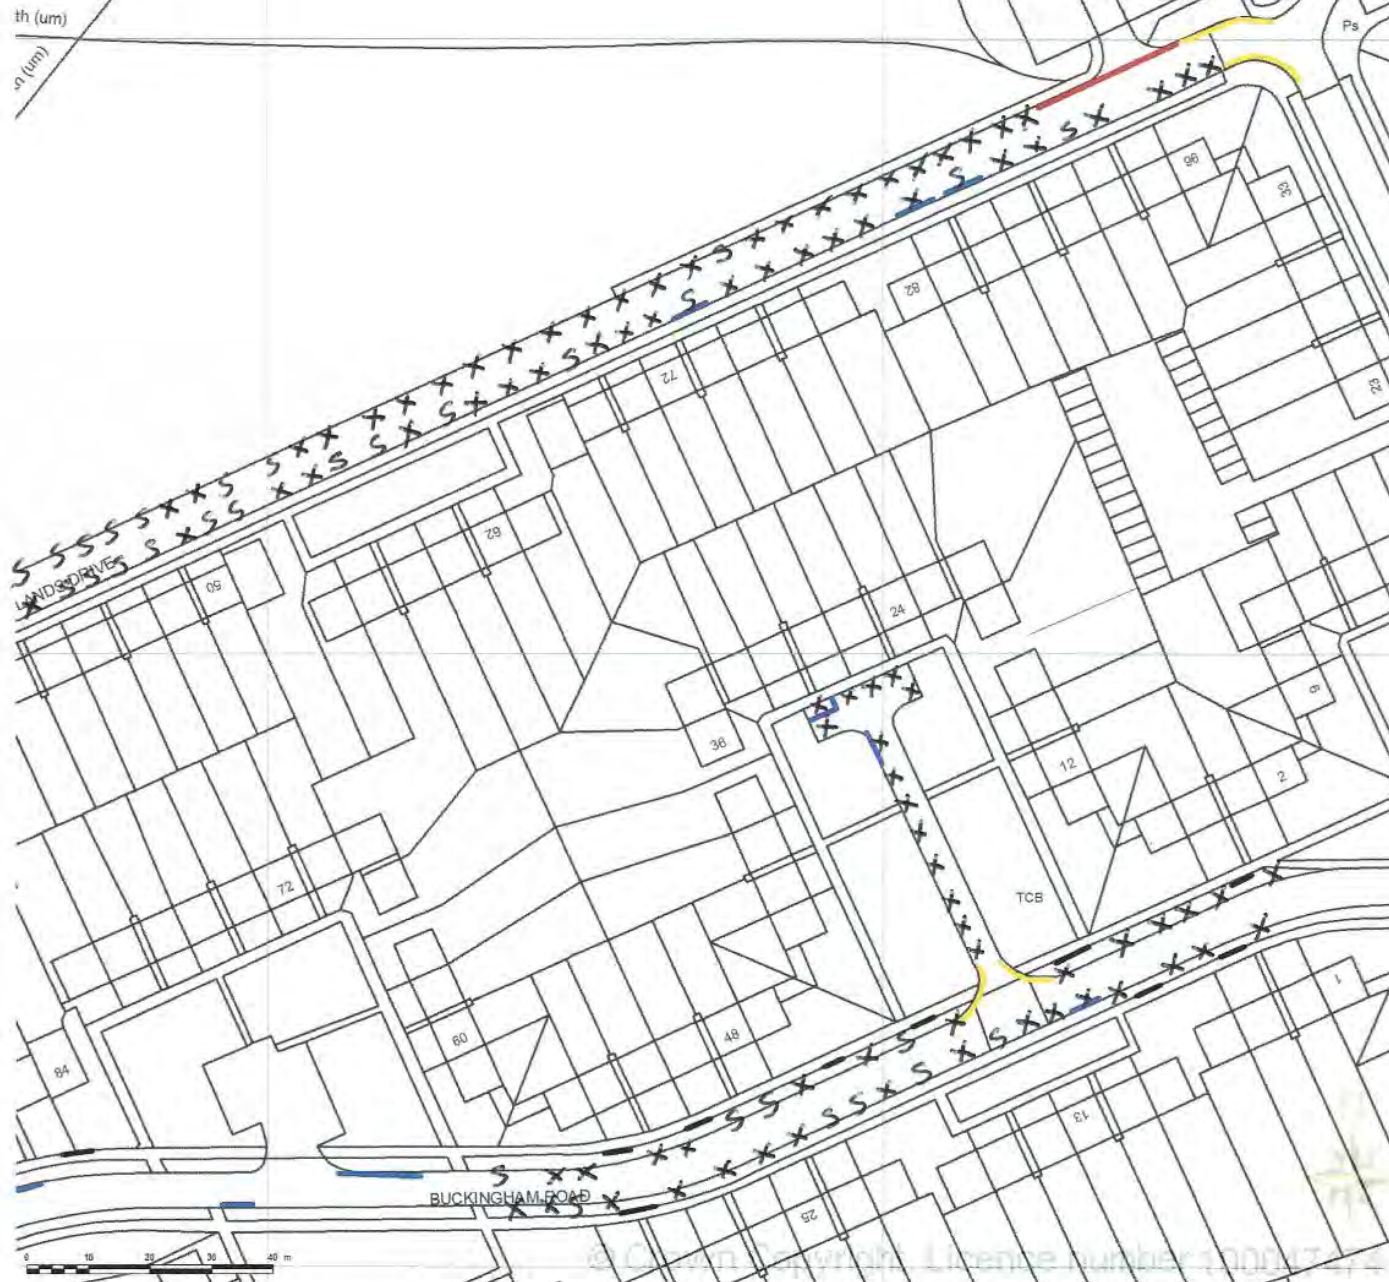

04/02/2015 - 14:00

SITE LOCATION PLAN
AREA 5 HA
SCALE 1:1250 on A4

CENTRE COORDINATES: 517771, 172809

Supplied by Streetwise Maps Ltd
www.streetwise.net
Licence No: 100047474