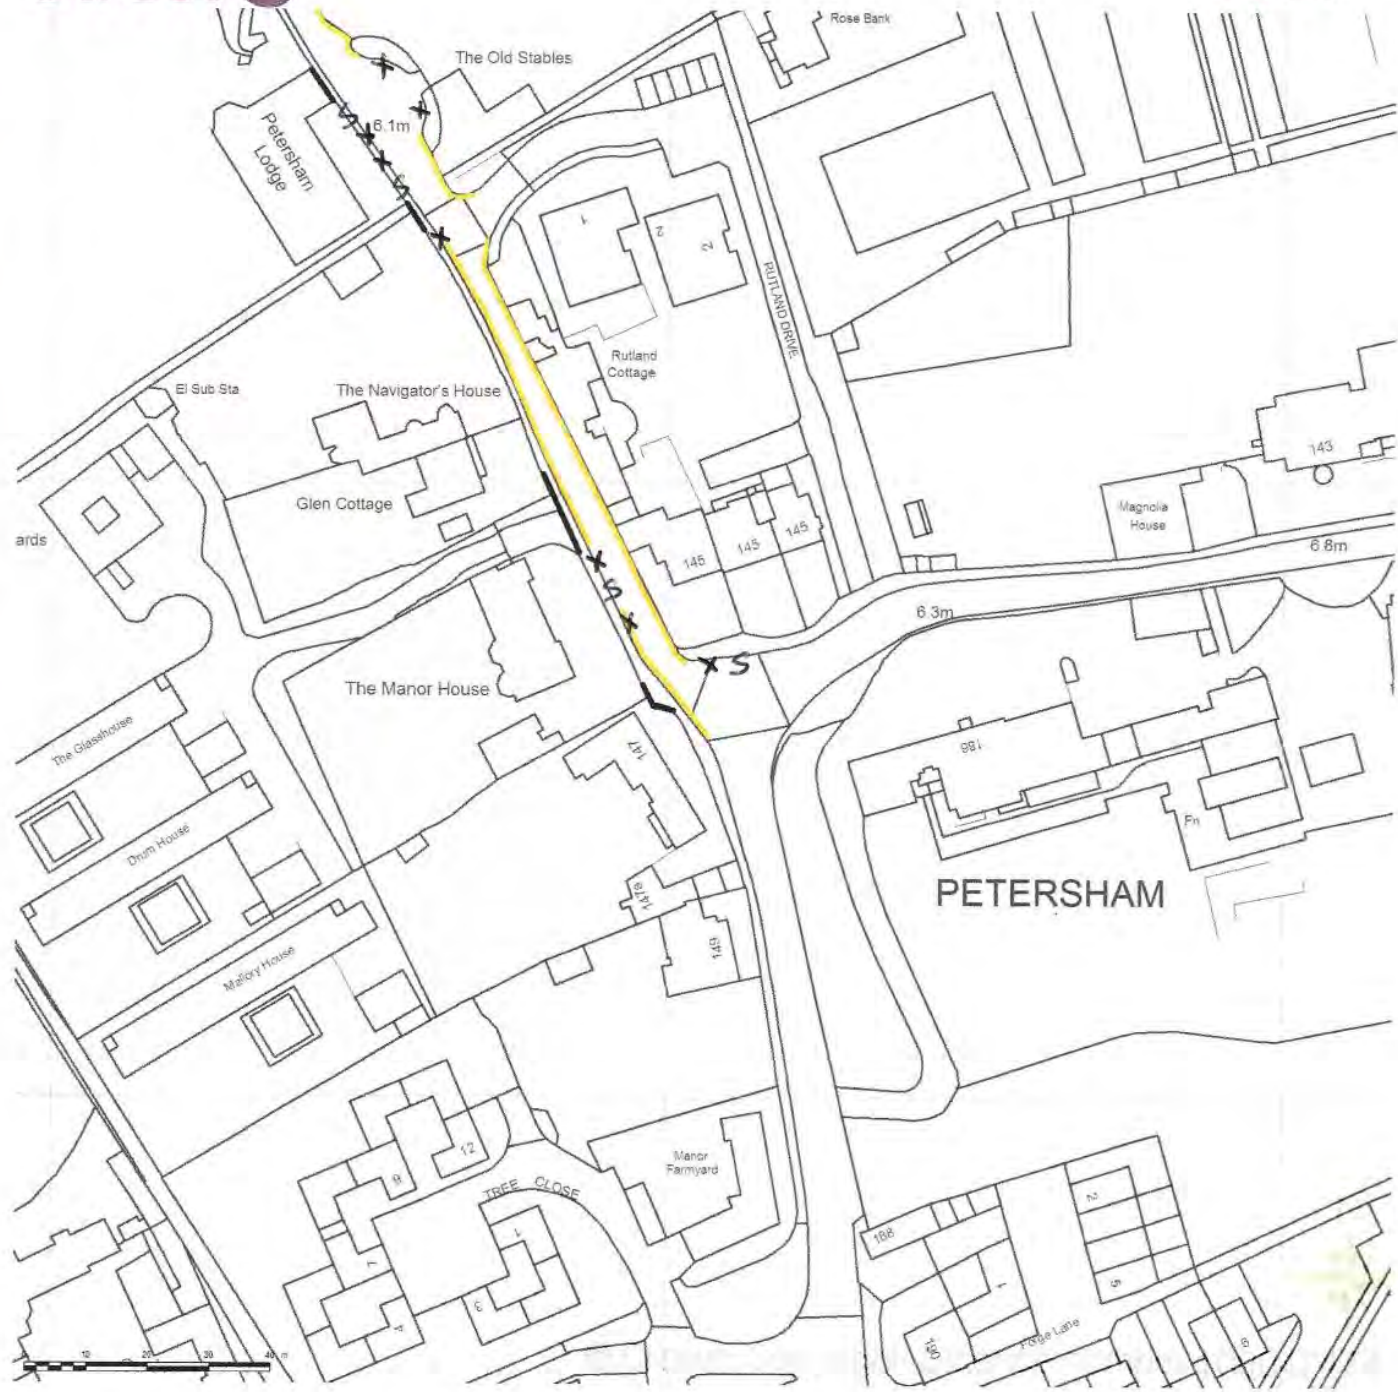

04/02/2015 13:00

SITE LOCATION PLAN
AREA 5 HA
SCALE 1:1250 on A4
CENTRE COORDINATES: 518006, 173265

Supplied by Streetwise Maps Ltd
www.streetwise.net
Licence No: 100047474
18/02/2015 14:55:44