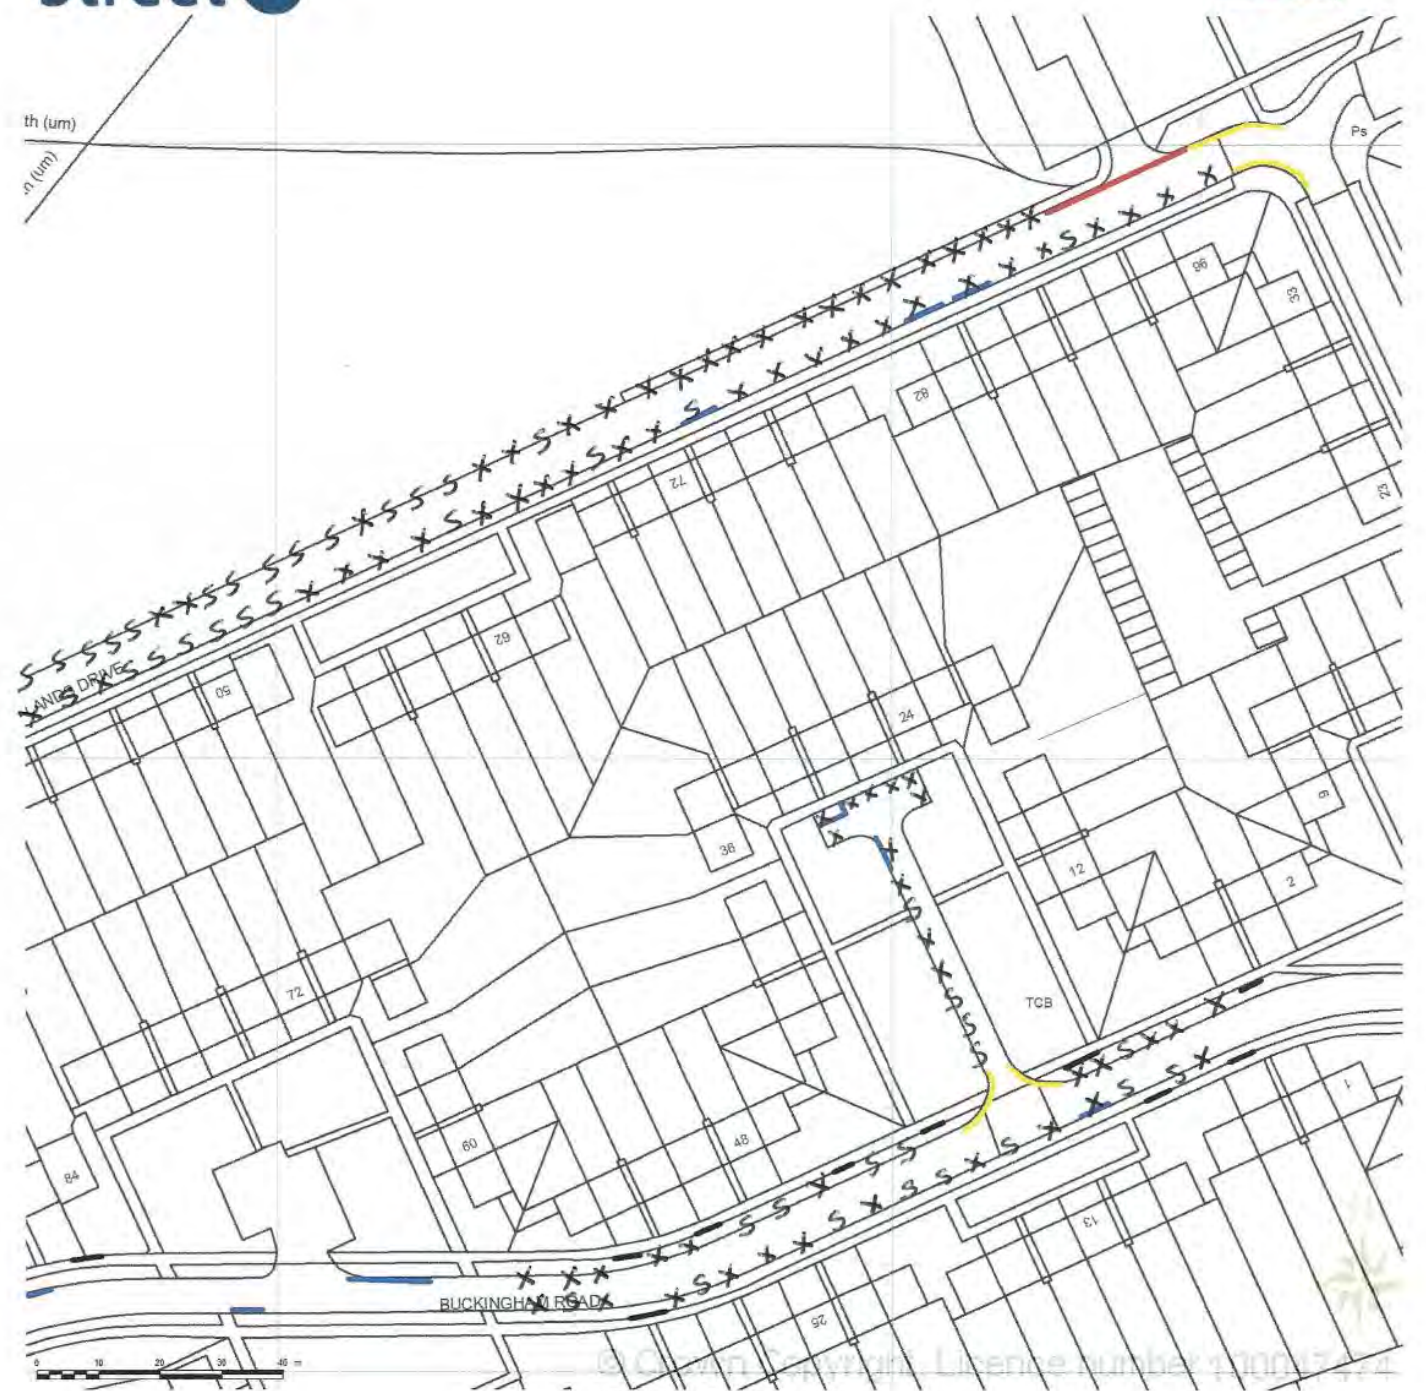

04/02/2015 11:00

SITE LOCATION PLAN
AREA 5 HA
SCALE 1:1250 on A4

CENTRE COORDINATES: 517771, 172809

Supplied by Streetwise Maps Ltd
www.streetwise.net
Licence No: 100047474