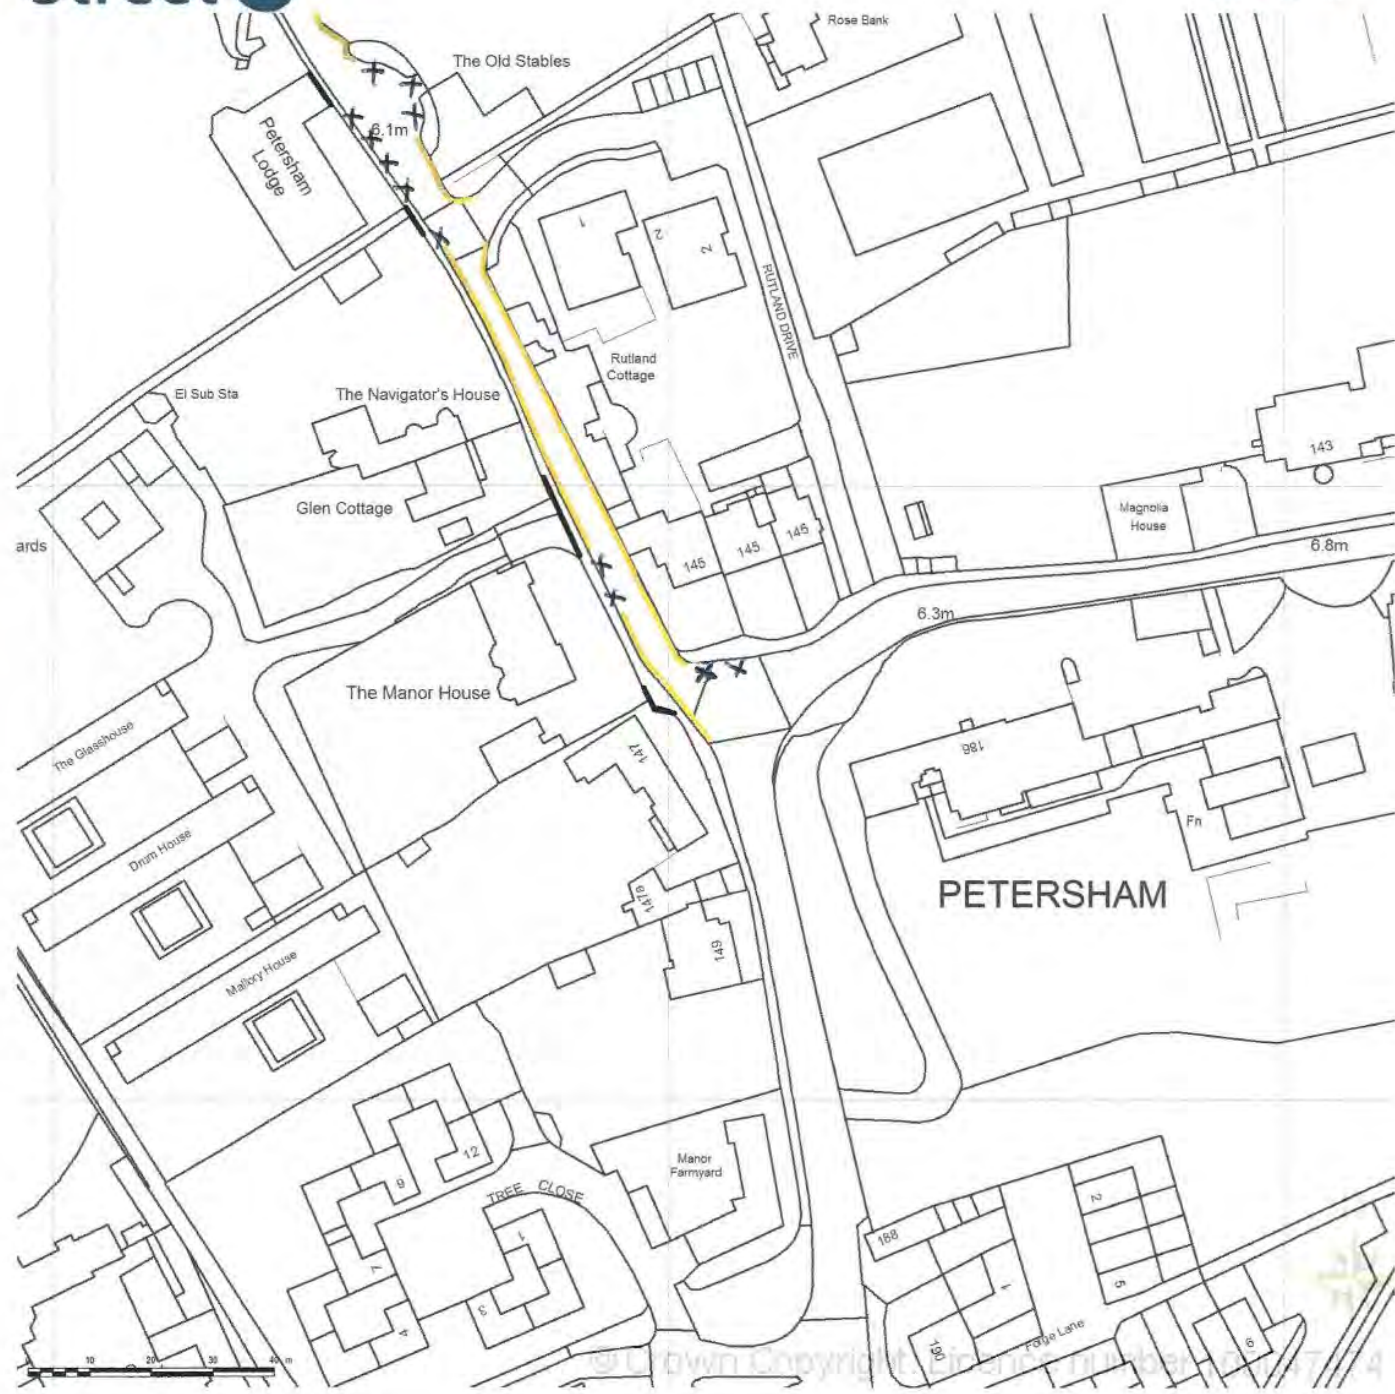

05/02/2015 11:00

SITE LOCATION PLAN
AREA 5 HA
SCALE 1:1250 on A4
CENTRE COORDINATES: 518006, 173265

Supplied by Streetwise Maps Ltd
www.streetwise.net
Licence No: 100047474
18/02/2015 14:55:44