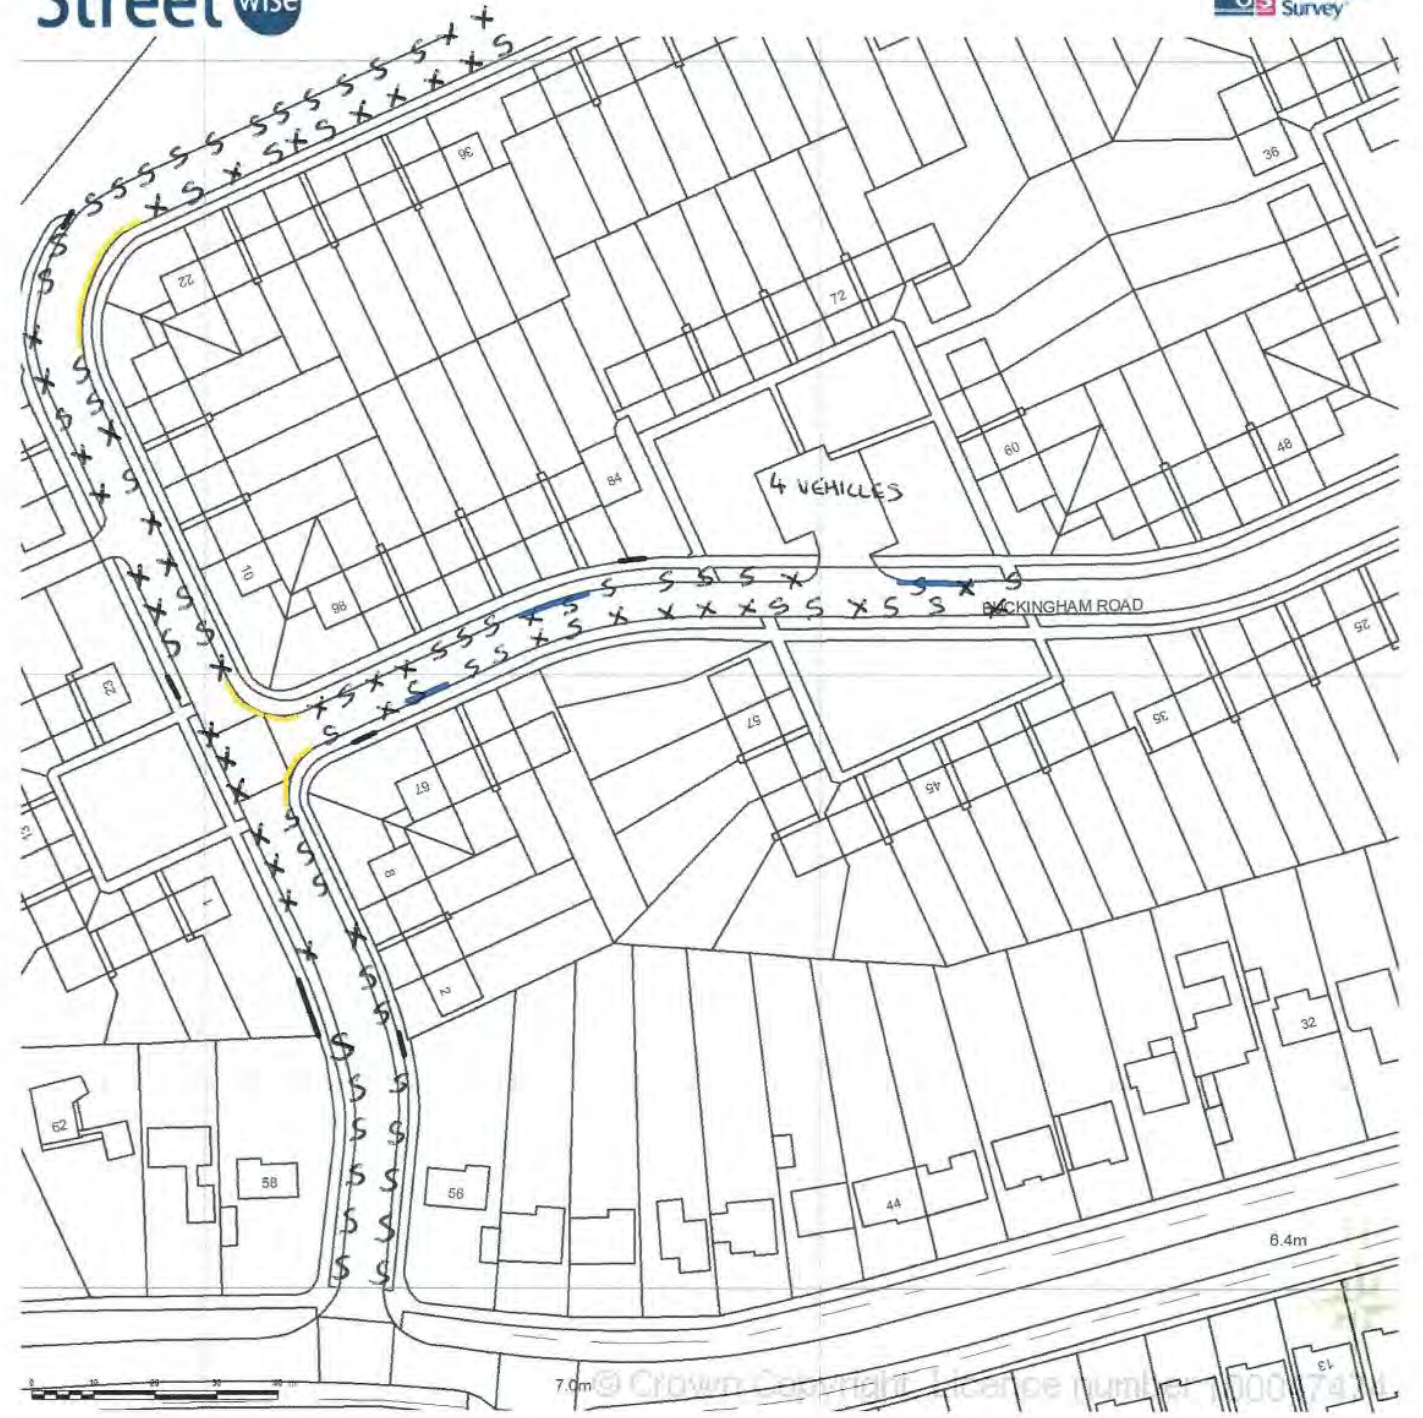

04/02/2015 14:15

SITE LOCATION PLAN
AREA 5 HA
SCALE 1:1250 on A4
CENTRE COORDINATES: 517682, 172692

Supplied by Streetwise Maps Ltd
www.streetwise.net
Licence No: 100047474
18/02/2015 14:52:45