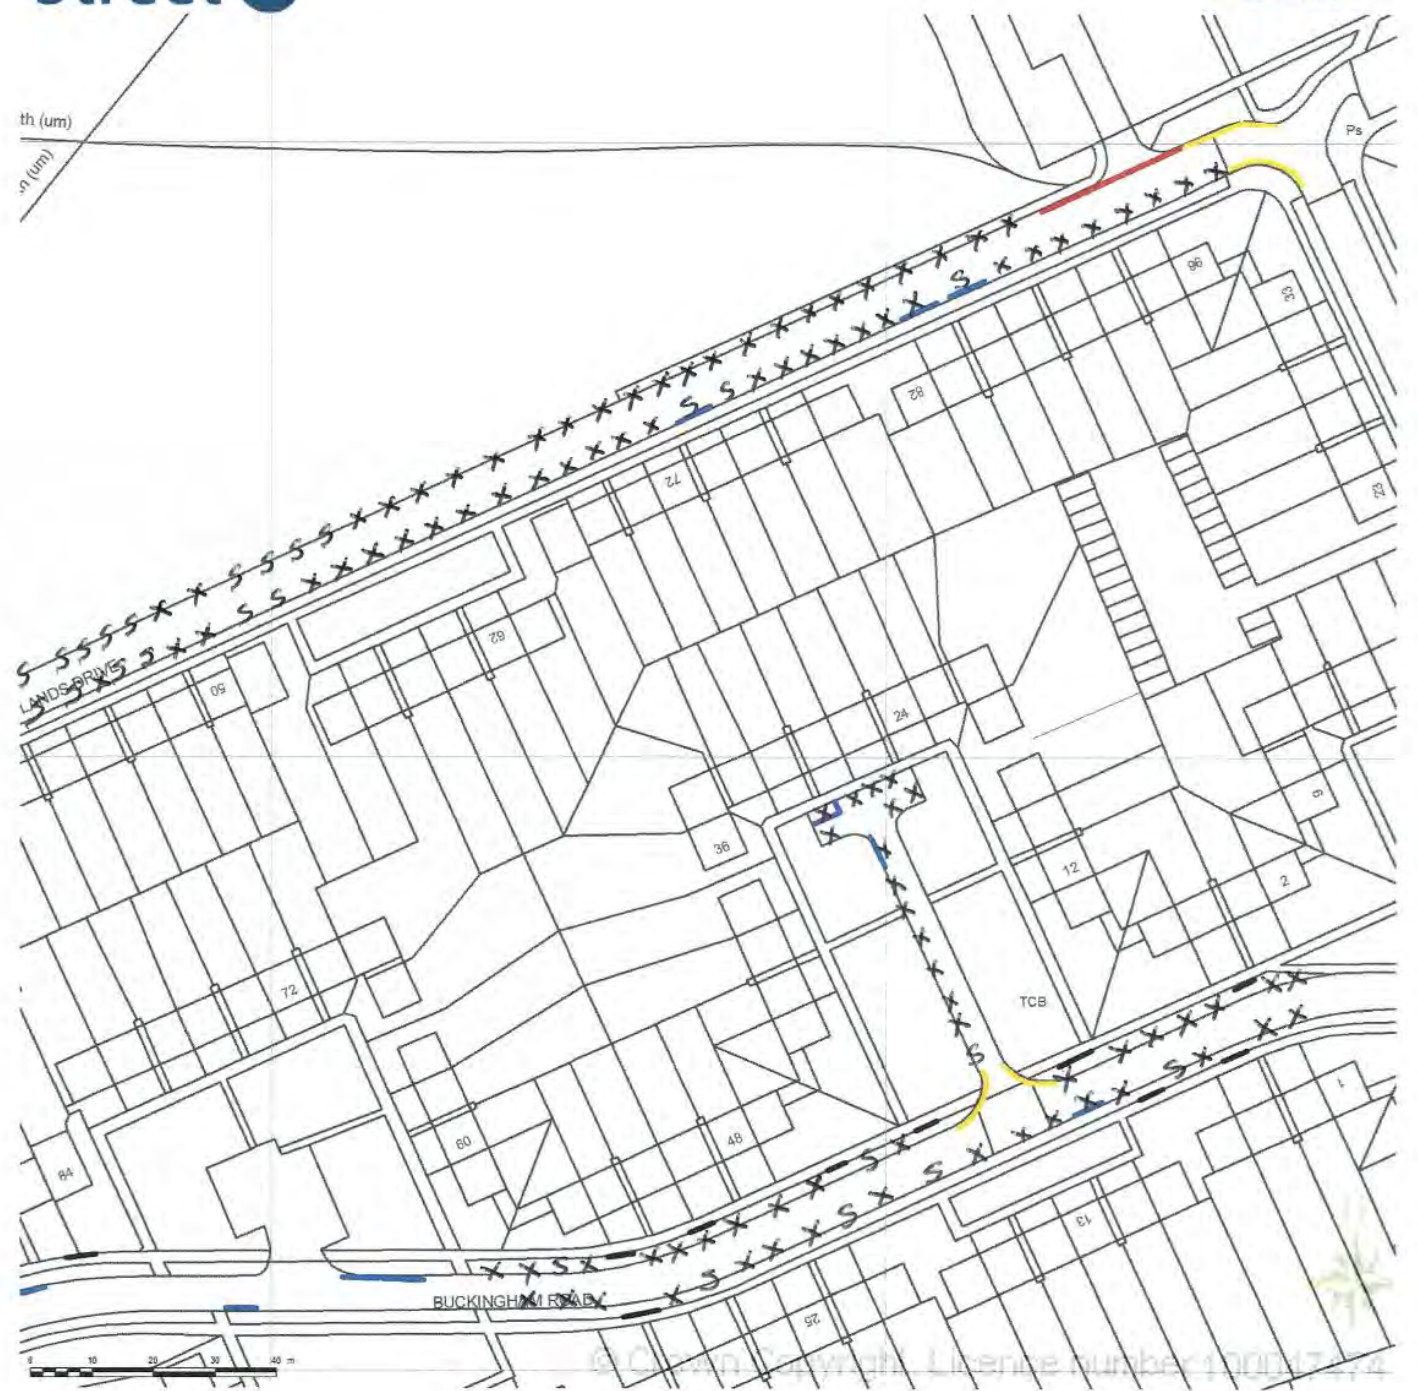

05/02/2015 1300

SITE LOCATION PLAN
AREA 5 HA
SCALE 1:1250 on A4
CENTRE COORDINATES: 517771, 172809

Supplied by Streetwise Maps Ltd
www.streetwise.net
Licence No: 100047474