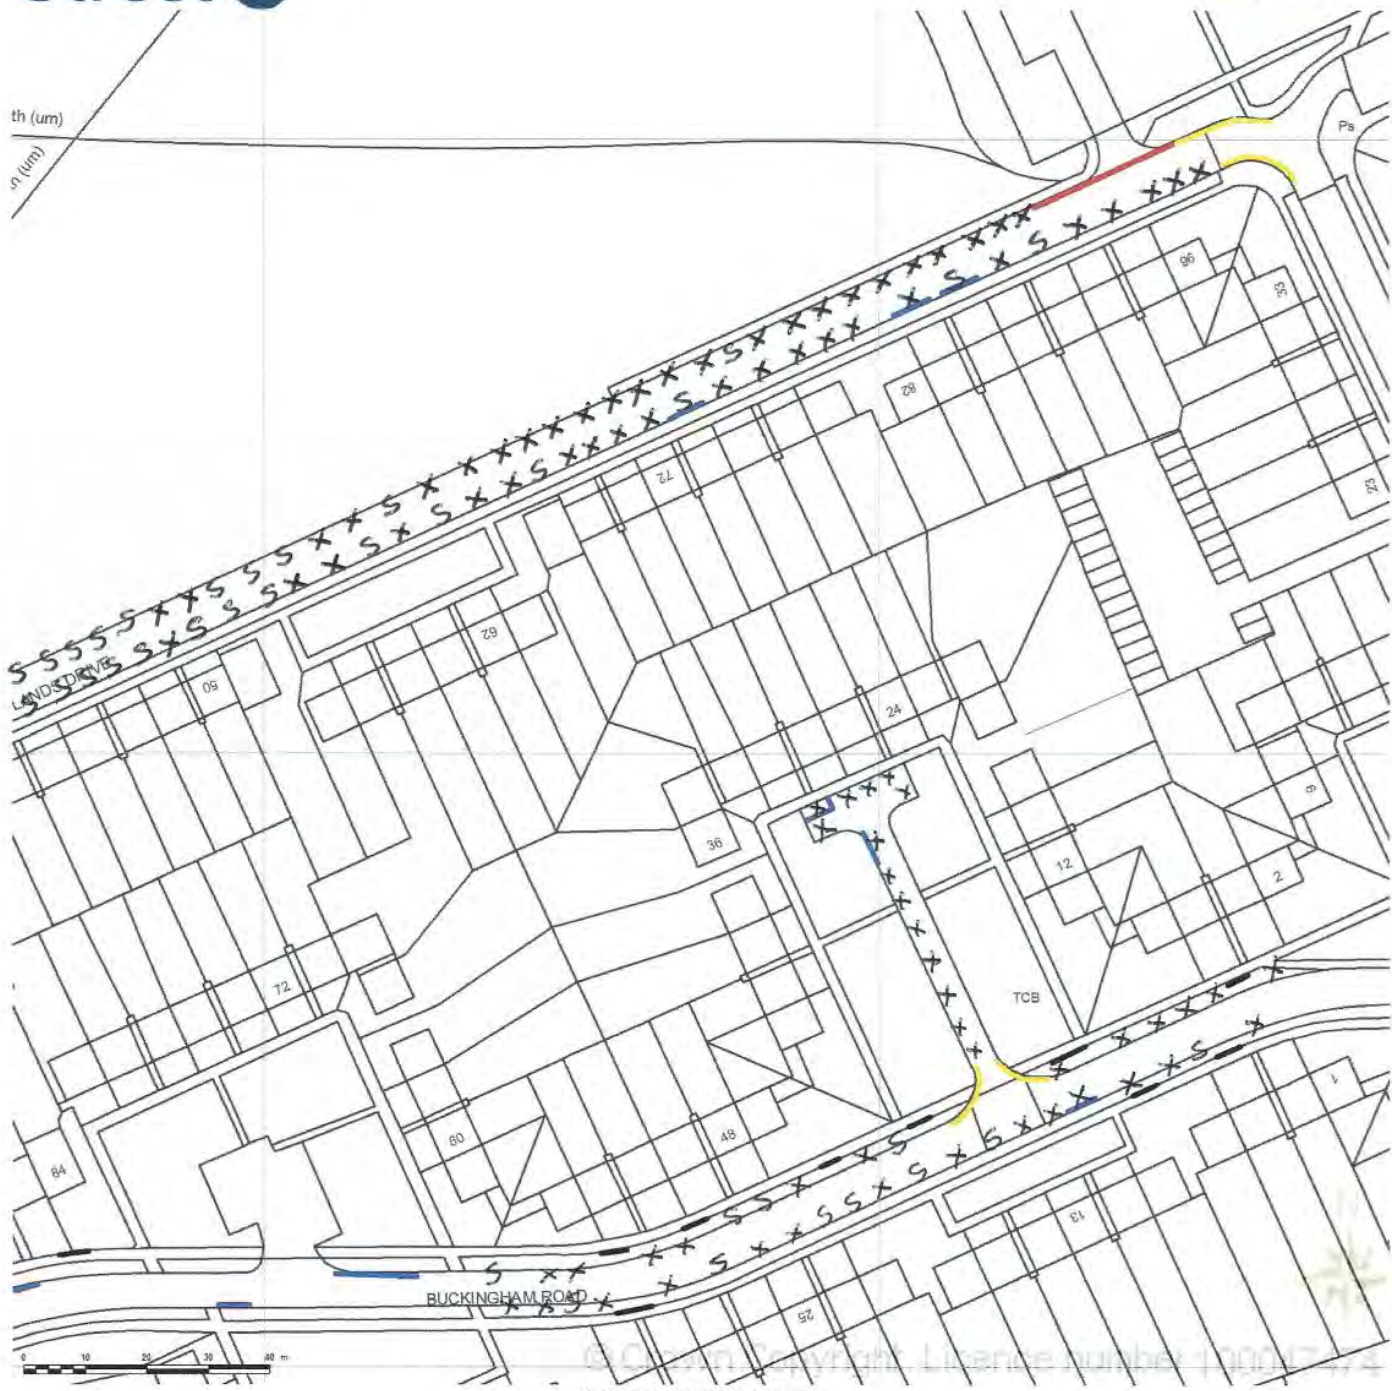

th (um)
n (um)

04/02/2015 14:15

SITE LOCATION PLAN
AREA 5 HA
SCALE 1:1250 on A4

CENTRE COORDINATES: 517771, 172809

Supplied by Streetwise Maps Ltd
www.streetwise.net
Licence No: 100047474