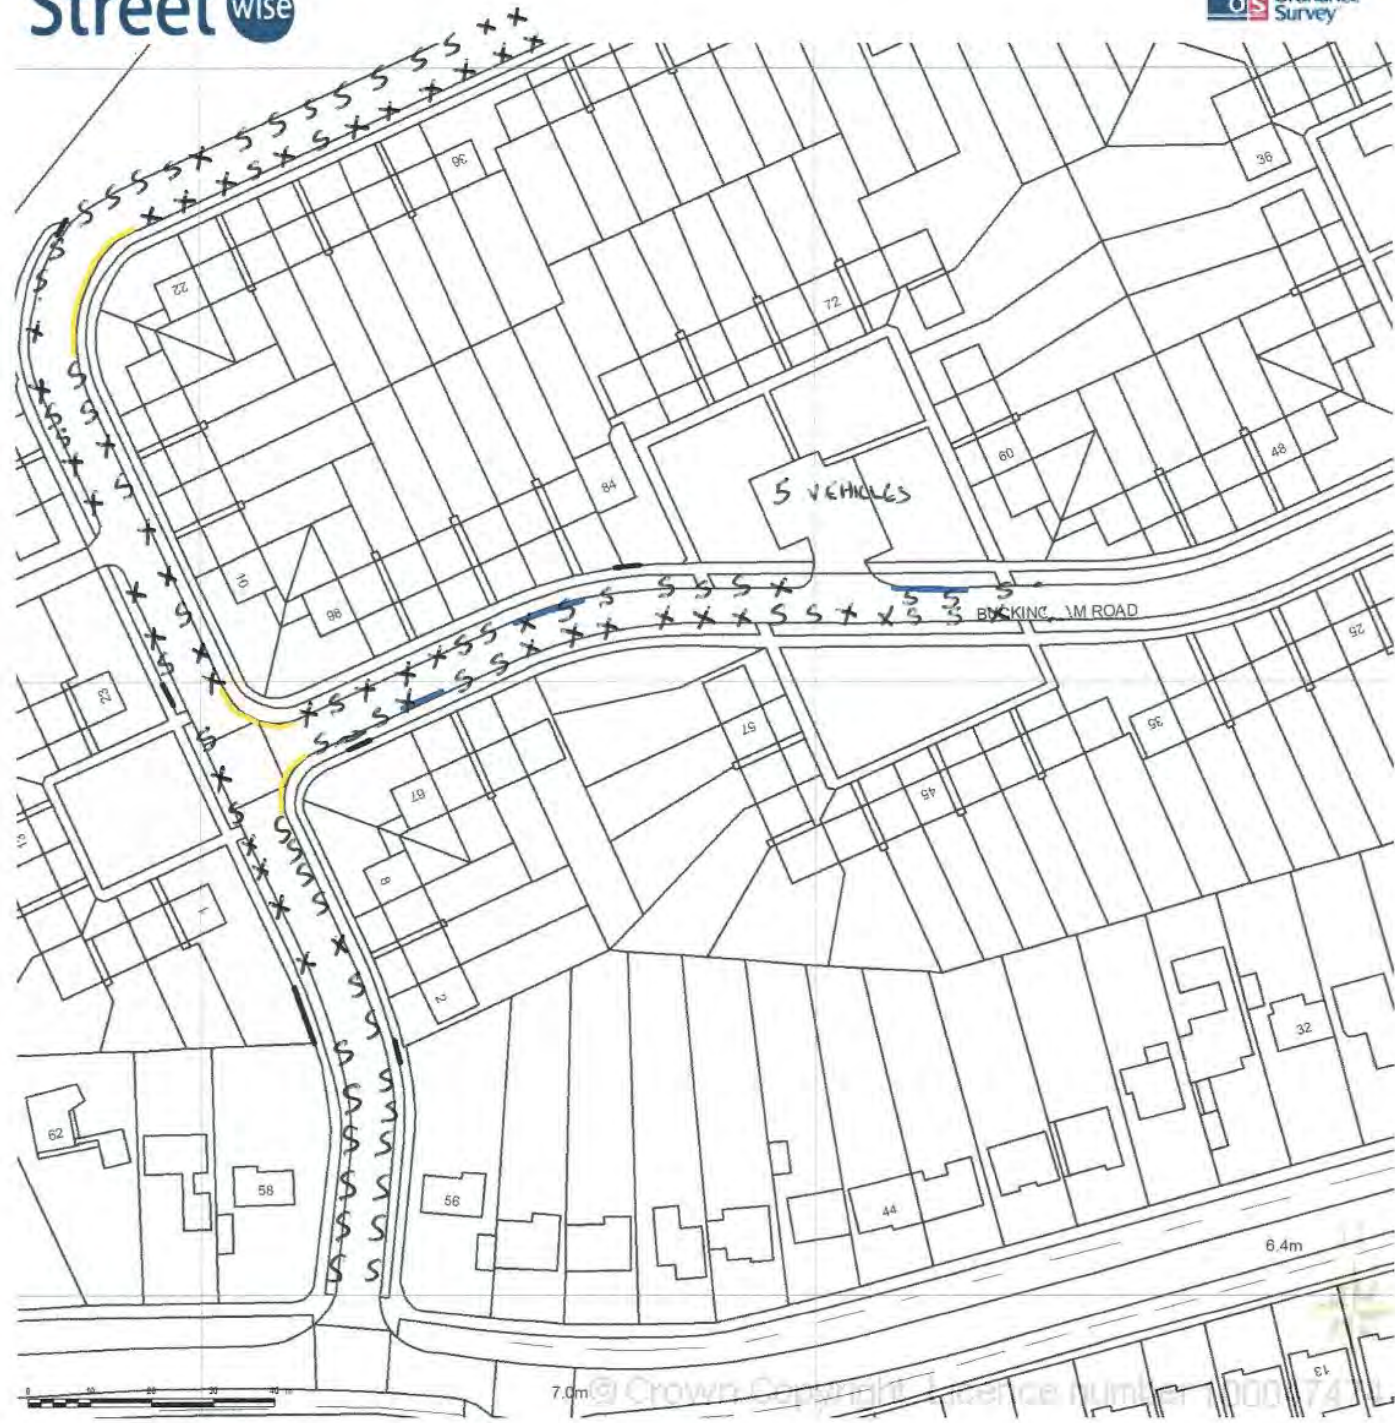

04/02/2015 13:00

SITE LOCATION PLAN
AREA 5 HA
SCALE 1:1250 on A4
CENTRE COORDINATES: 517682, 172692

Supplied by Streetwise Maps Ltd
www.streetwise.net
Licence No: 100047474
18/02/2015 14:52:45