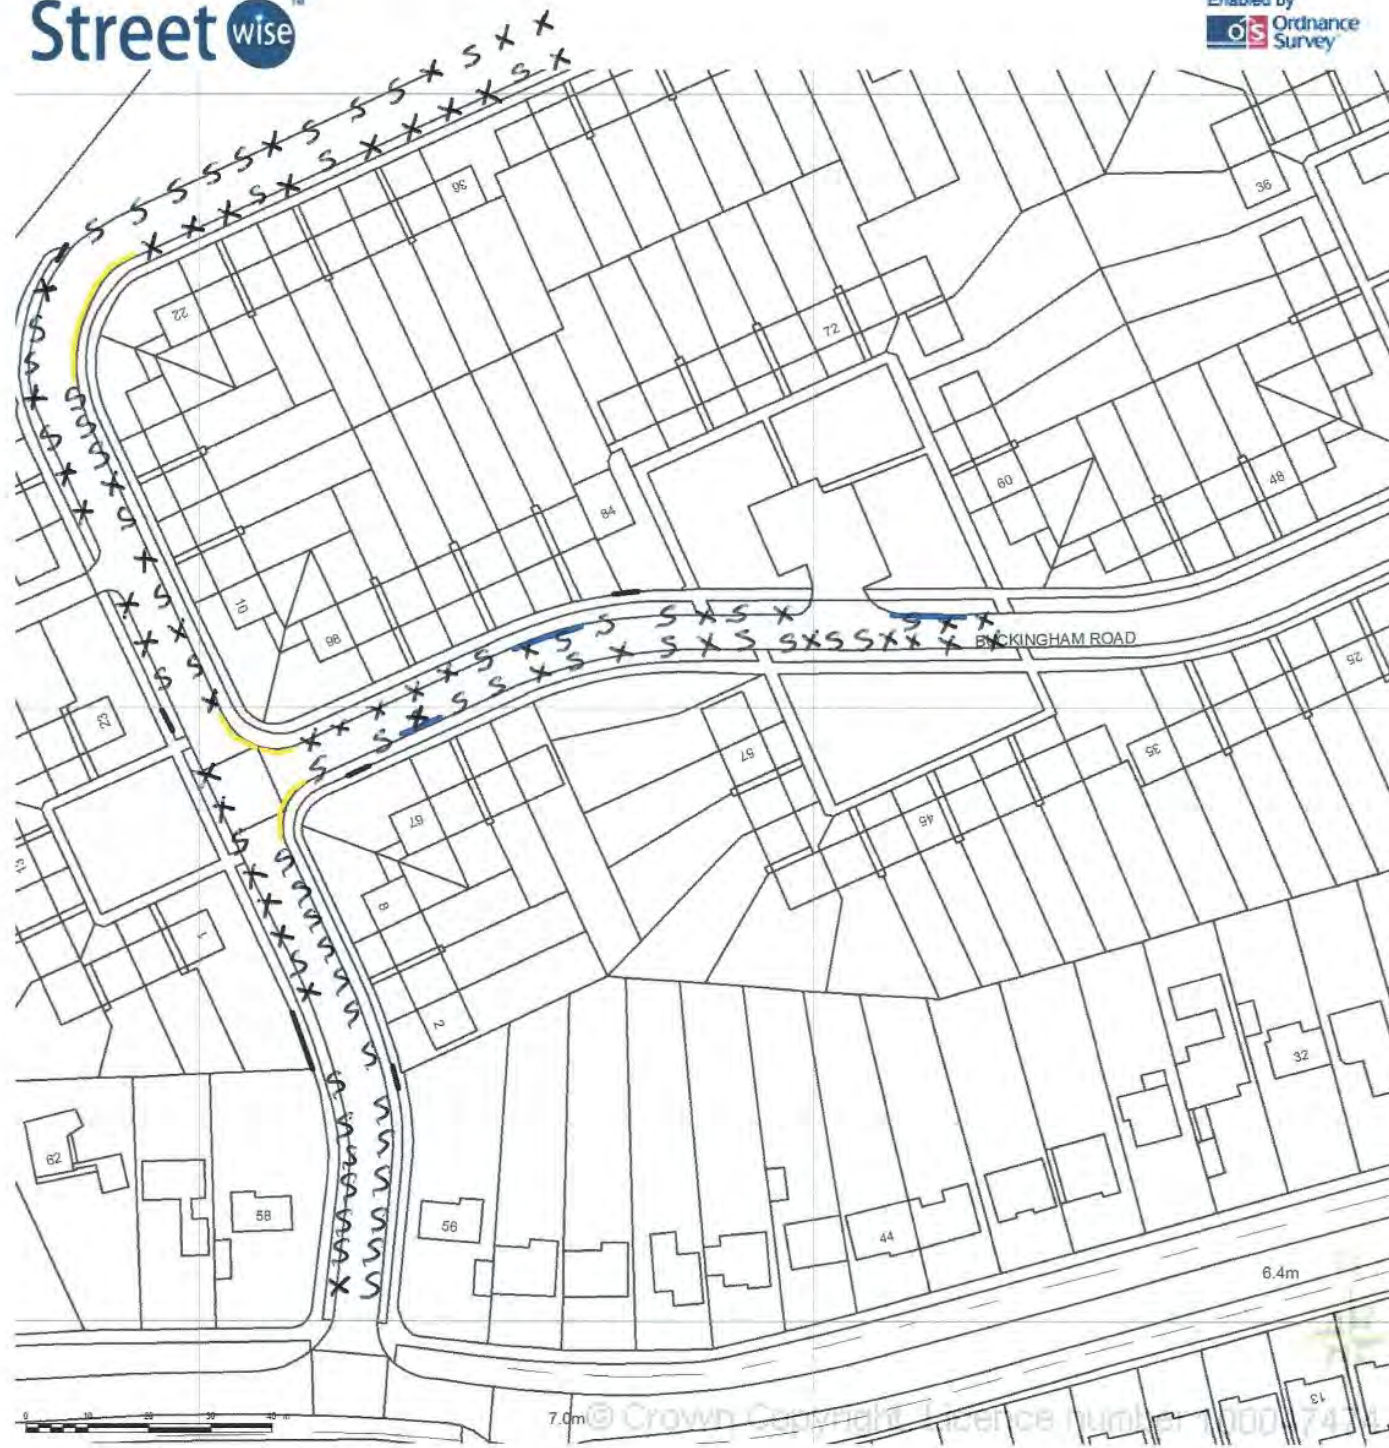

05/02/2015 11:00

SITE LOCATION PLAN
AREA 5 HA
SCALE 1:1250 on A4
CENTRE COORDINATES: 517682, 172692

Supplied by Streetwise Maps Ltd
www.streetwise.net
Licence No: 100047474