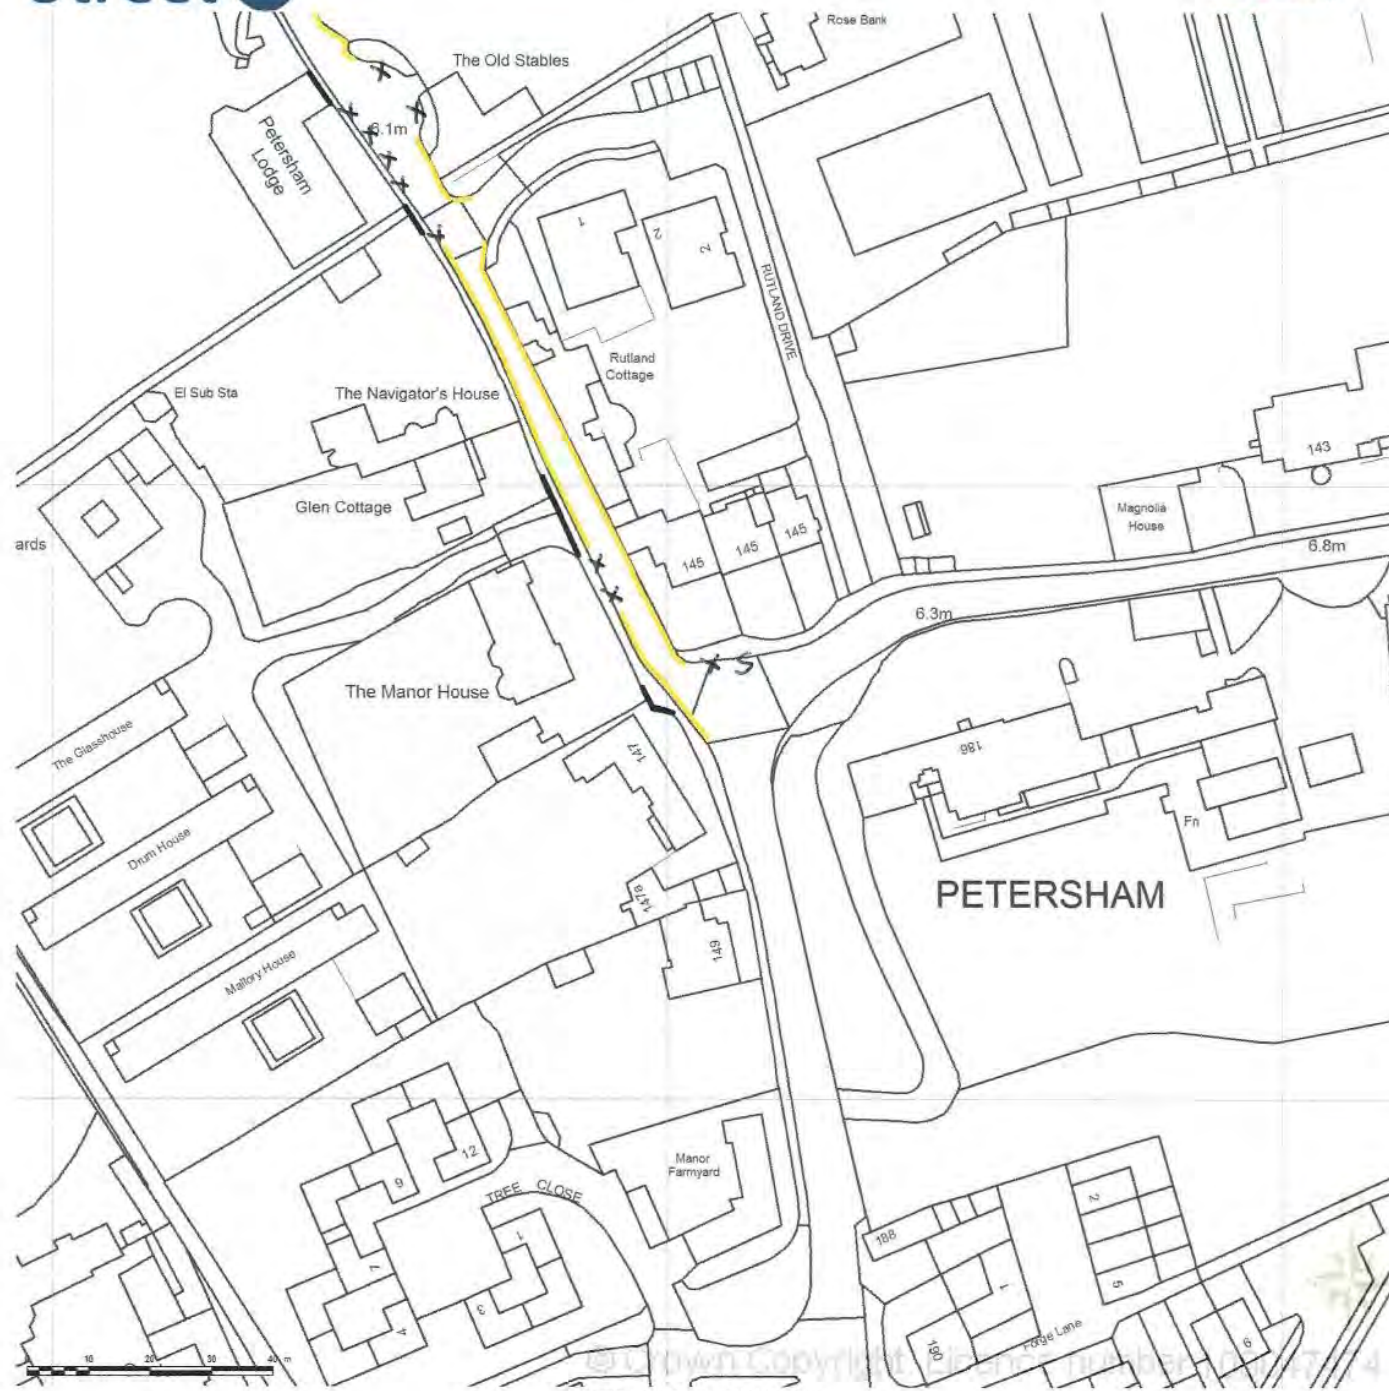

Supplied by Streetwise Maps Ltd
 www.streetwise.net
 Licence No: 100047474
 17/02/2015 10:00:21

04/02/2015 09:00

SITE LOCATION PLAN
 AREA 5 HA
 SCALE 1:1250 on A4
 CENTRE COORDINATES: 518083, 173028

Supplied by Streetwise Maps Ltd
 www.streetwise.net
 Licence No: 100047474
 17/02/2015 11:40:39