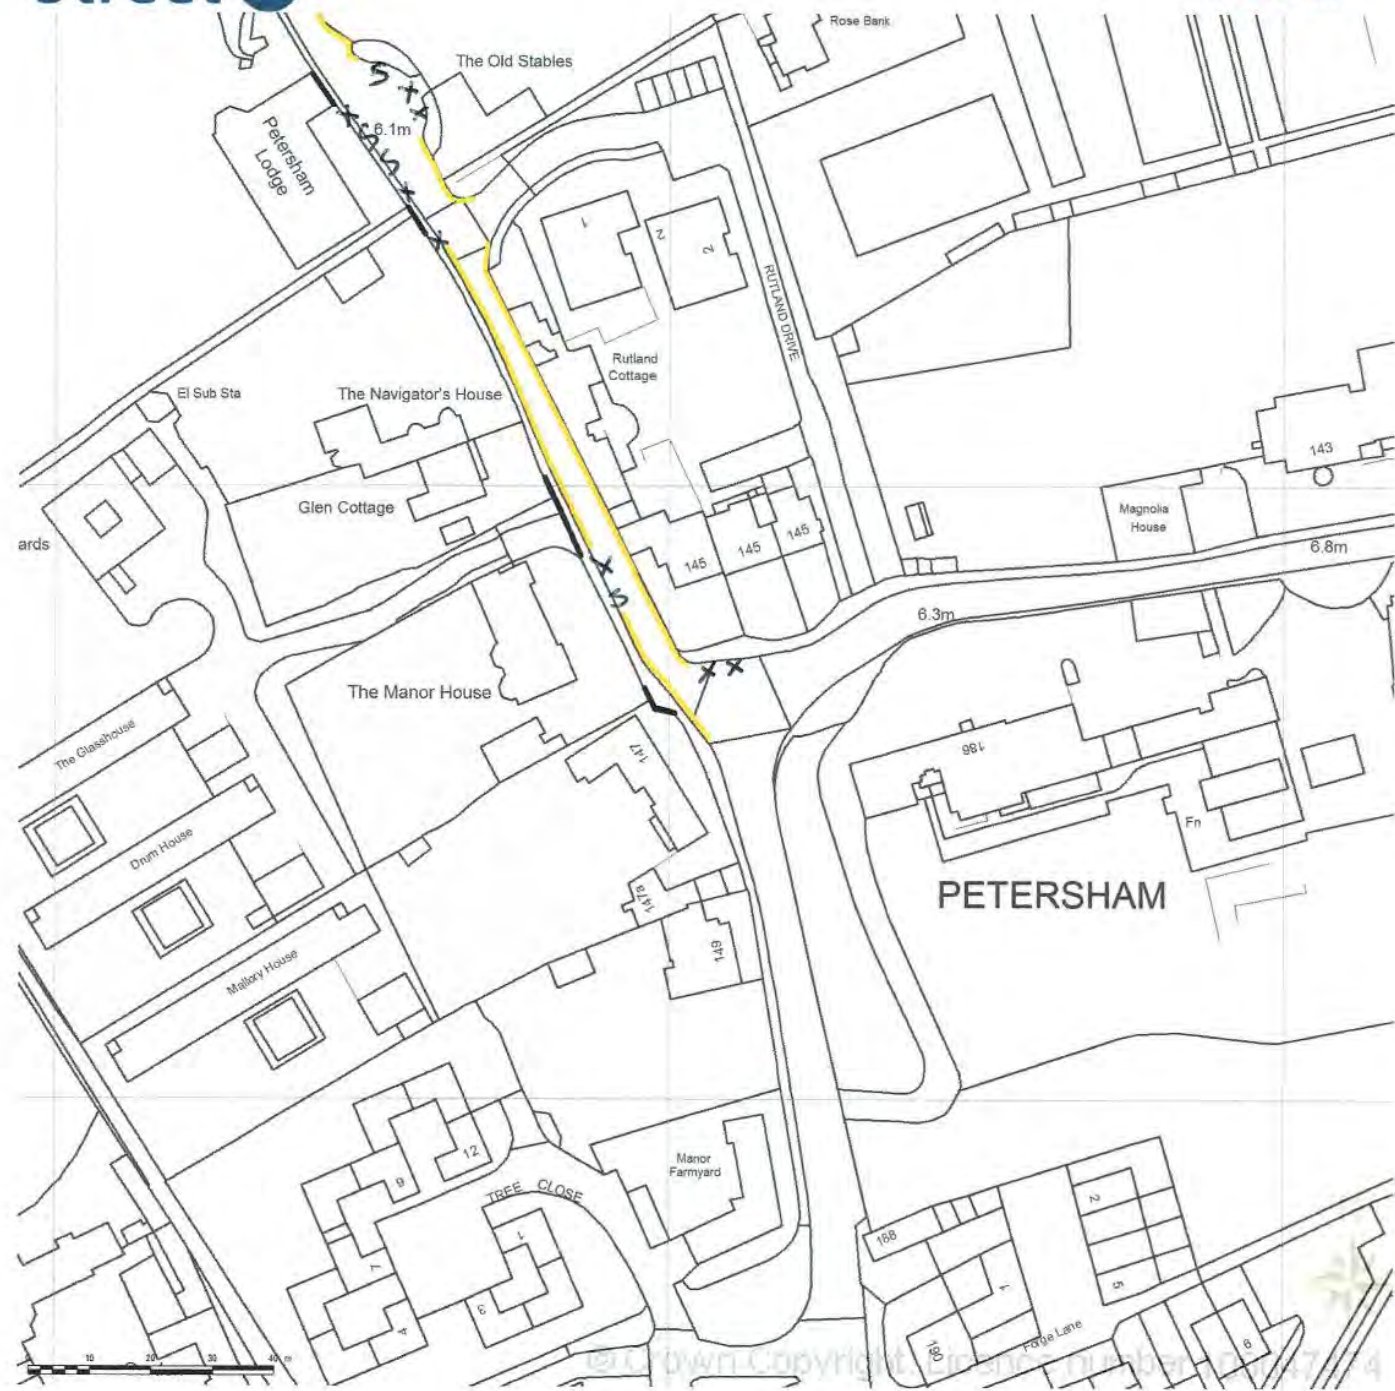

05/02/2015 1300

SITE LOCATION PLAN
AREA 5 HA
SCALE 1:1250 on A4
CENTRE COORDINATES: 518006, 173265

Supplied by Streetwise Maps Ltd
www.streetwise.net
Licence No: 100047474