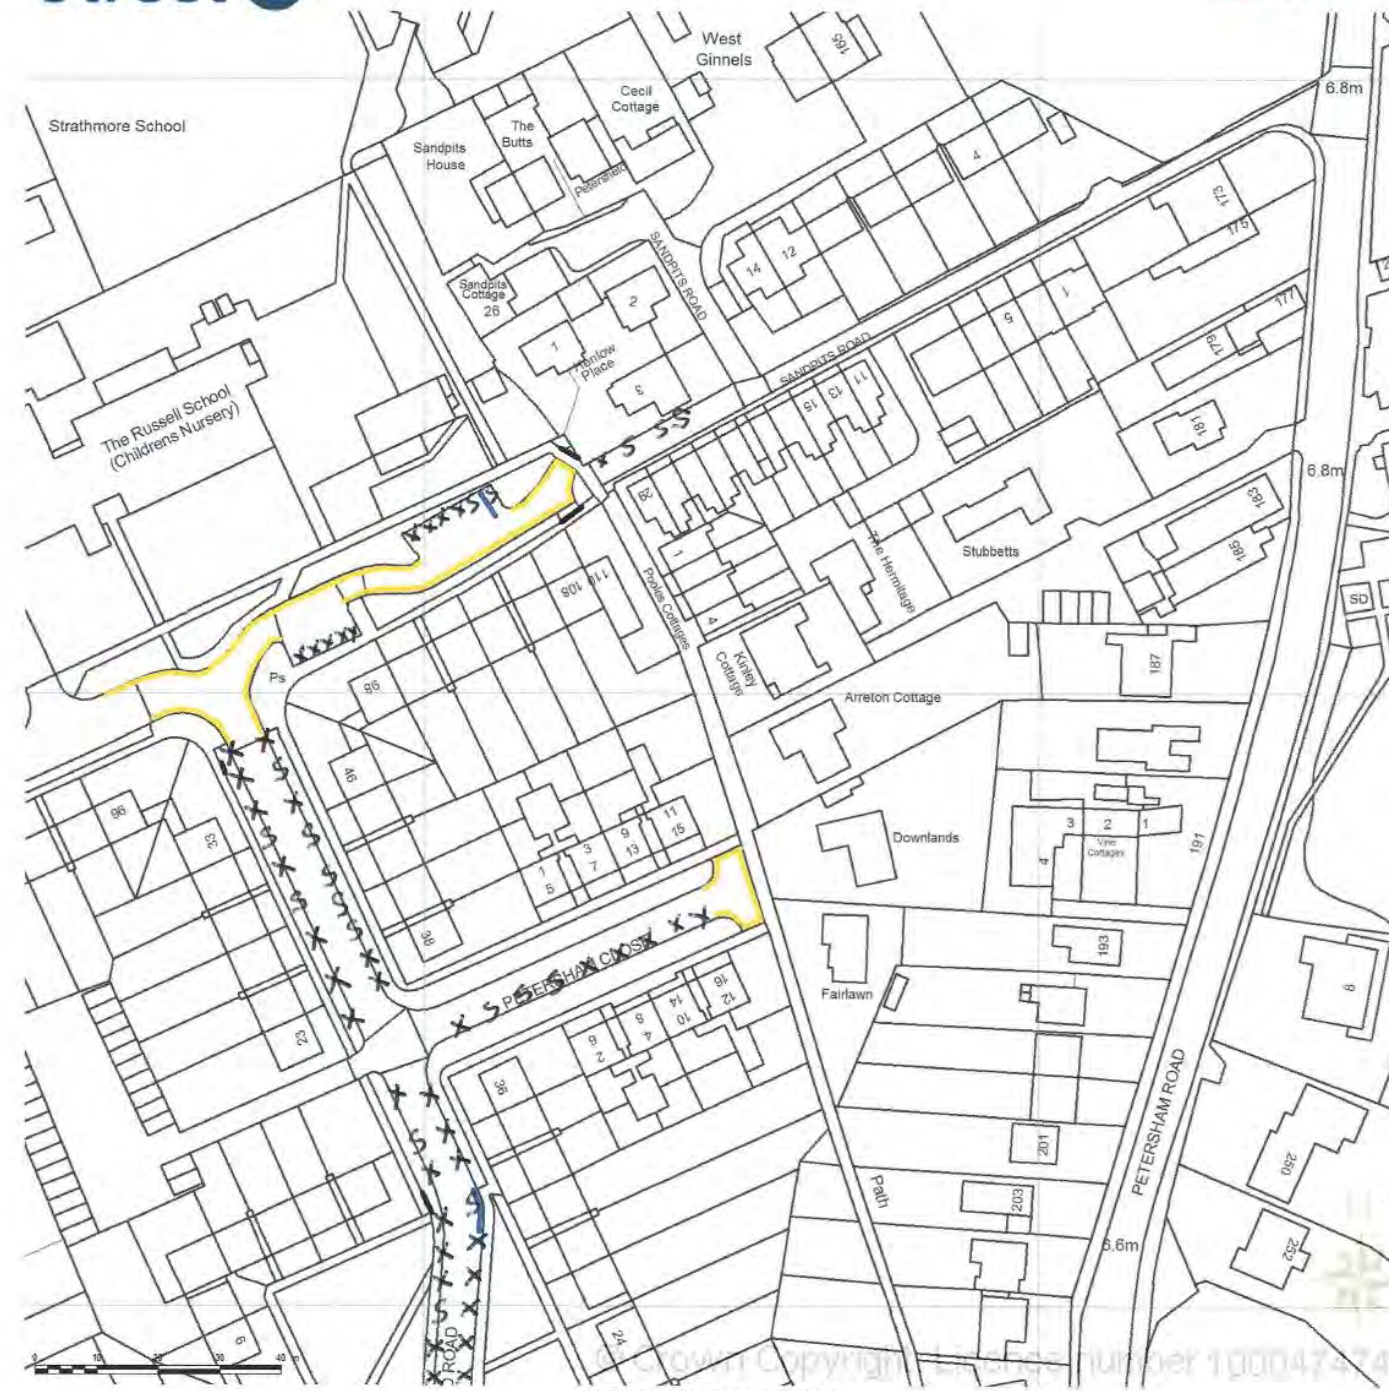

SITE LOCATION PLAN
 AREA 5 HA
 SCALE 1:1250 on A4
 CENTRE COORDINATES: 517714, 172516

Supplied by Streetwise Maps Ltd
 www.streetwise.net
 Licence No: 100047474
 17/02/2015 10:00:59

04/02/2015 09:00

SITE LOCATION PLAN
 AREA 5 HA
 SCALE 1:1250 on A4
 CENTRE COORDINATES: 517775, 172523

Supplied by Streetwise Maps Ltd
 www.streetwise.net
 Licence No: 100047474
 17/02/2015 10:00:21

04/02/2015 09:00

SITE LOCATION PLAN
 AREA 5 HA
 SCALE 1:1250 on A4
 CENTRE COORDINATES: 518083, 173028

Supplied by Streetwise Maps Ltd
 www.streetwise.net
 Licence No: 100047474
 17/02/2015 11:40:39

04/02/2015 0900

SITE LOCATION PLAN
 AREA 5 HA
 SCALE 1:1250 on A4
 CENTRE COORDINATES: 518006, 173265

Supplied by Streetwise Maps Ltd
 www.streetwise.net
 Licence No: 100047474
 17/02/2015 11:40:17

04/02/2015 0915