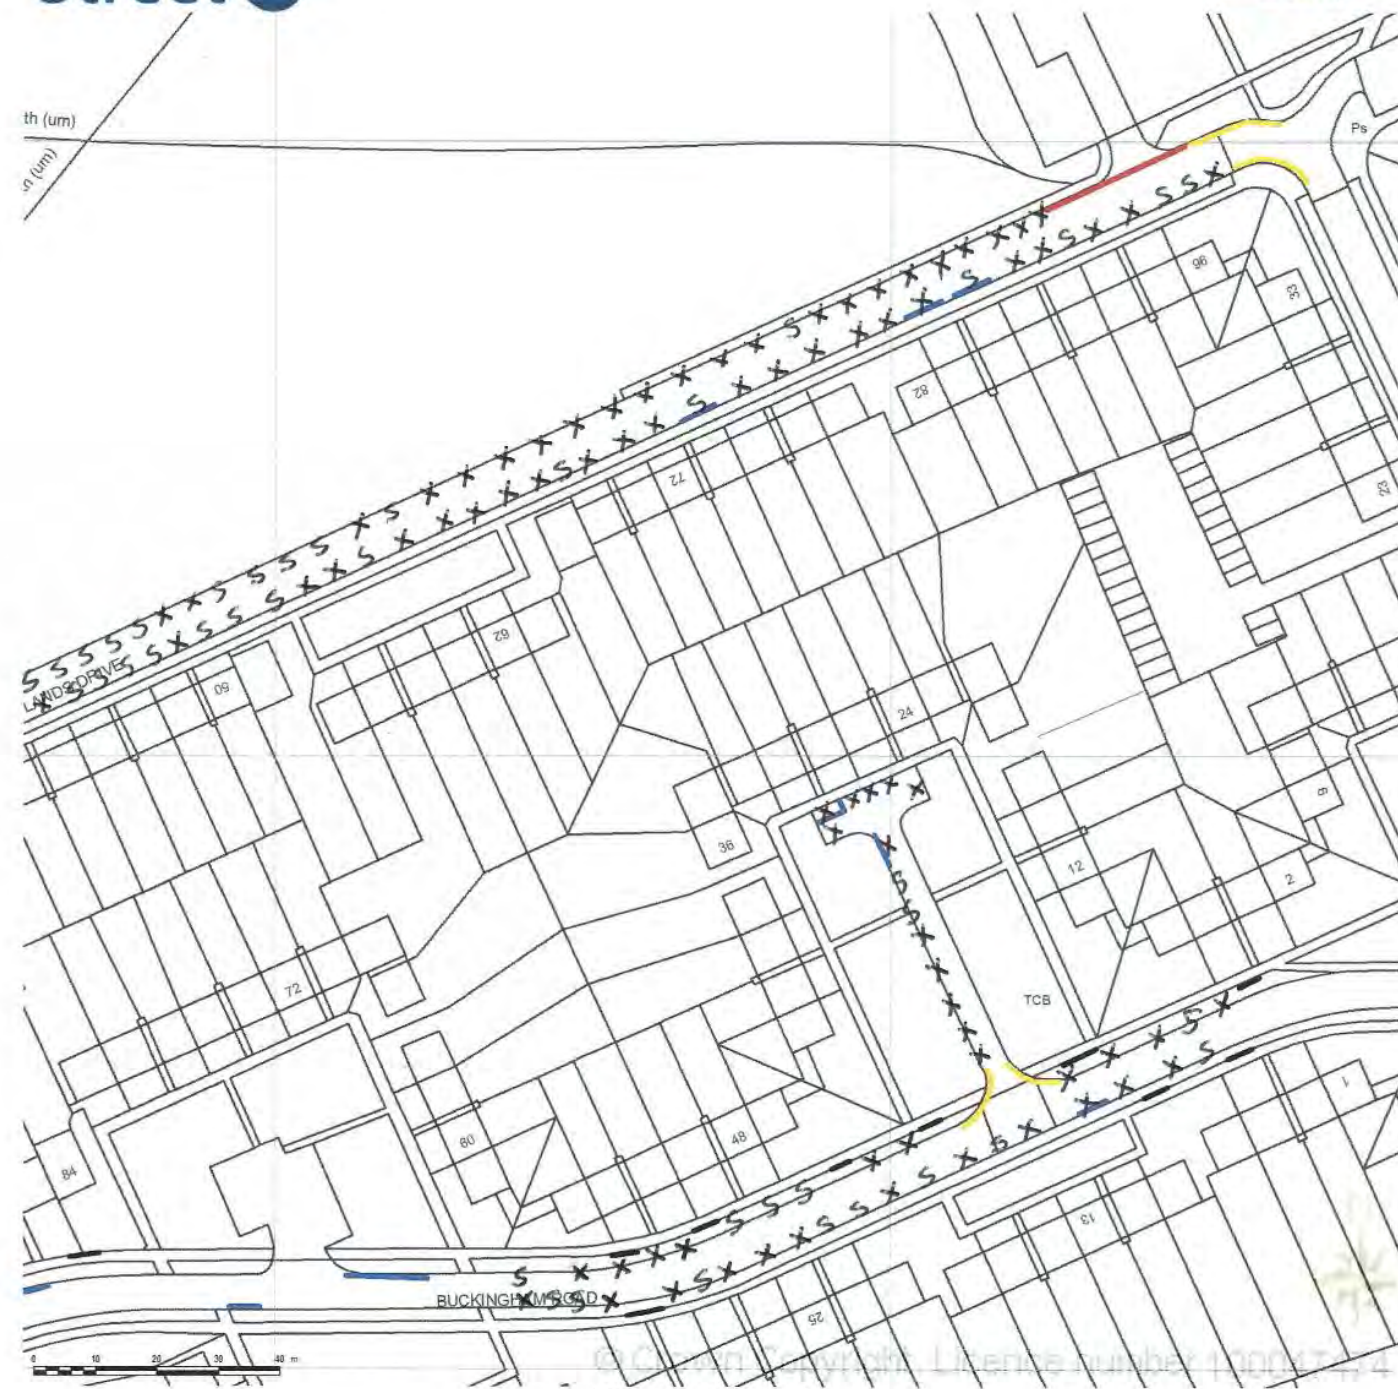

04/02/2015 13:00

SITE LOCATION PLAN
AREA 5 HA
SCALE 1:1250 on A4

CENTRE COORDINATES: 517771, 172809

Supplied by Streetwise Maps Ltd
www.streetwise.net
Licence No: 100047474