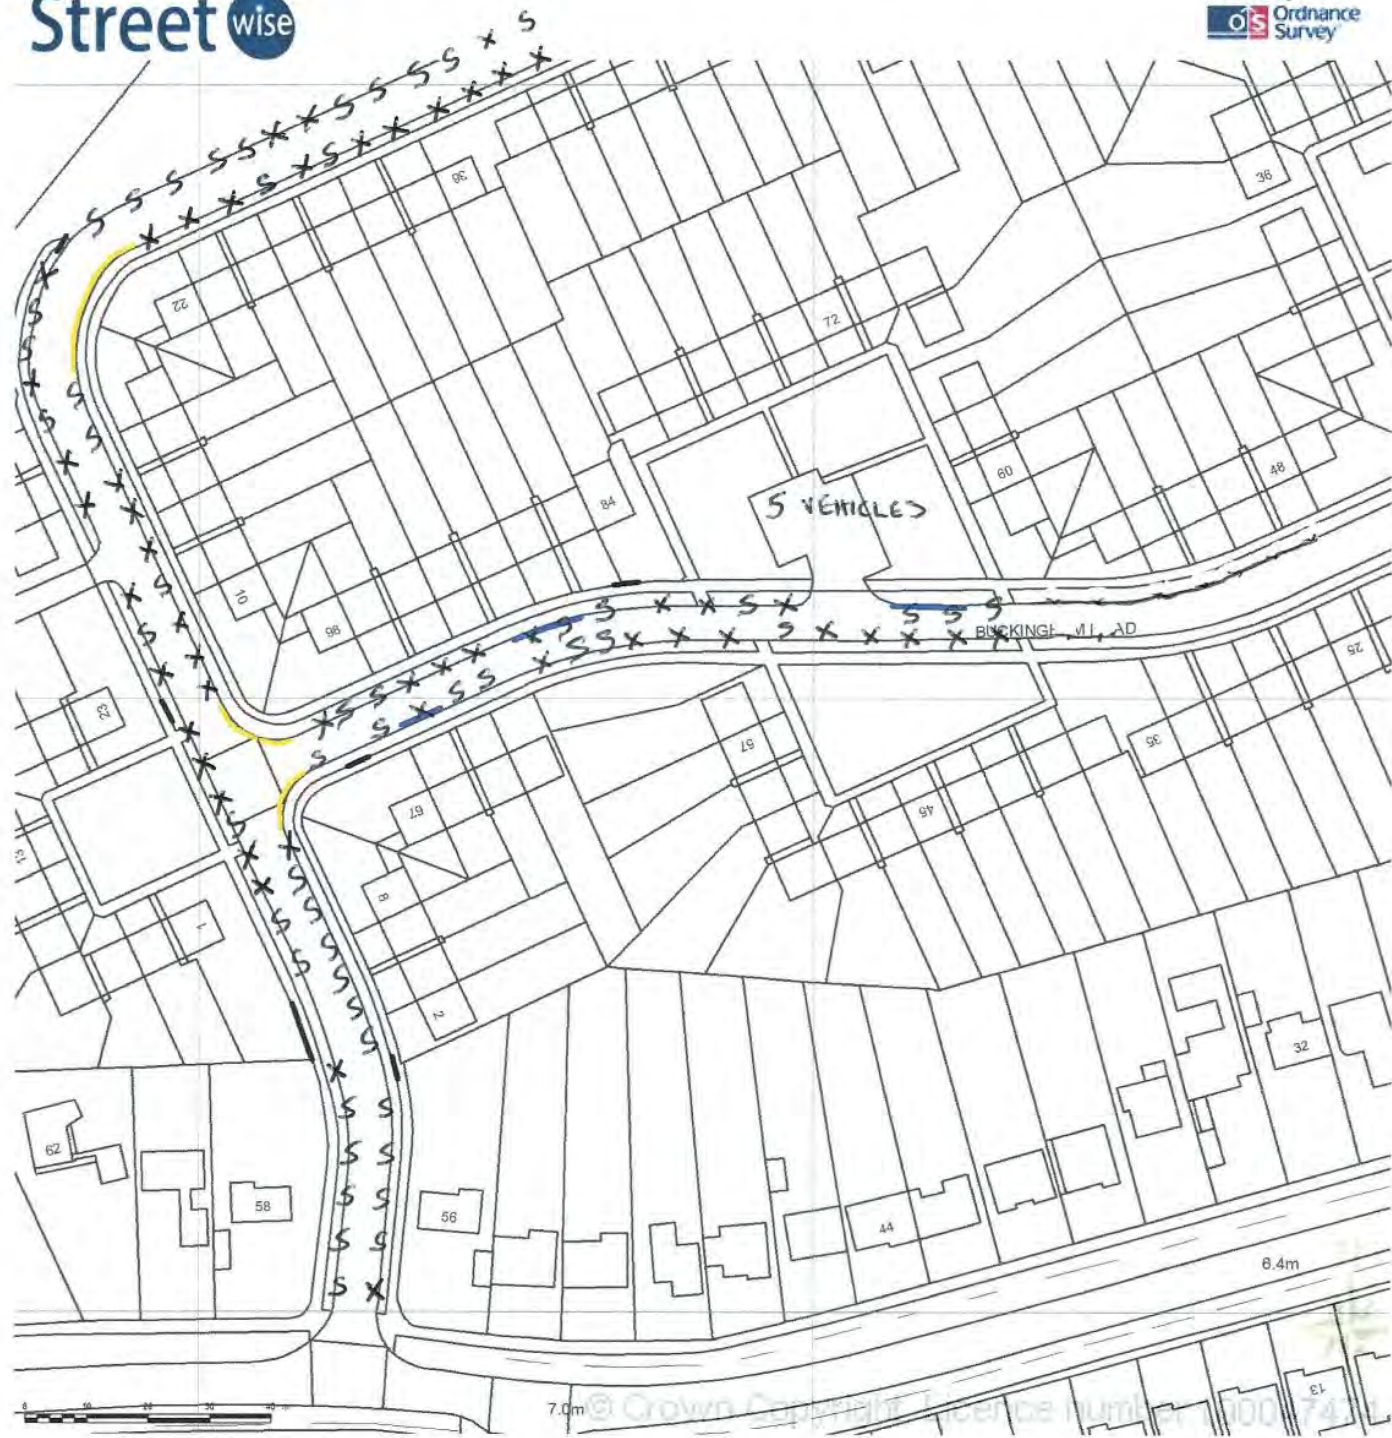

05/02/2015 1400

SITE LOCATION PLAN
AREA 5 HA
SCALE 1:1250 on A4
CENTRE COORDINATES: 517682, 172692

Supplied by Streetwise Maps Ltd
www.streetwise.net
Licence No: 100047474