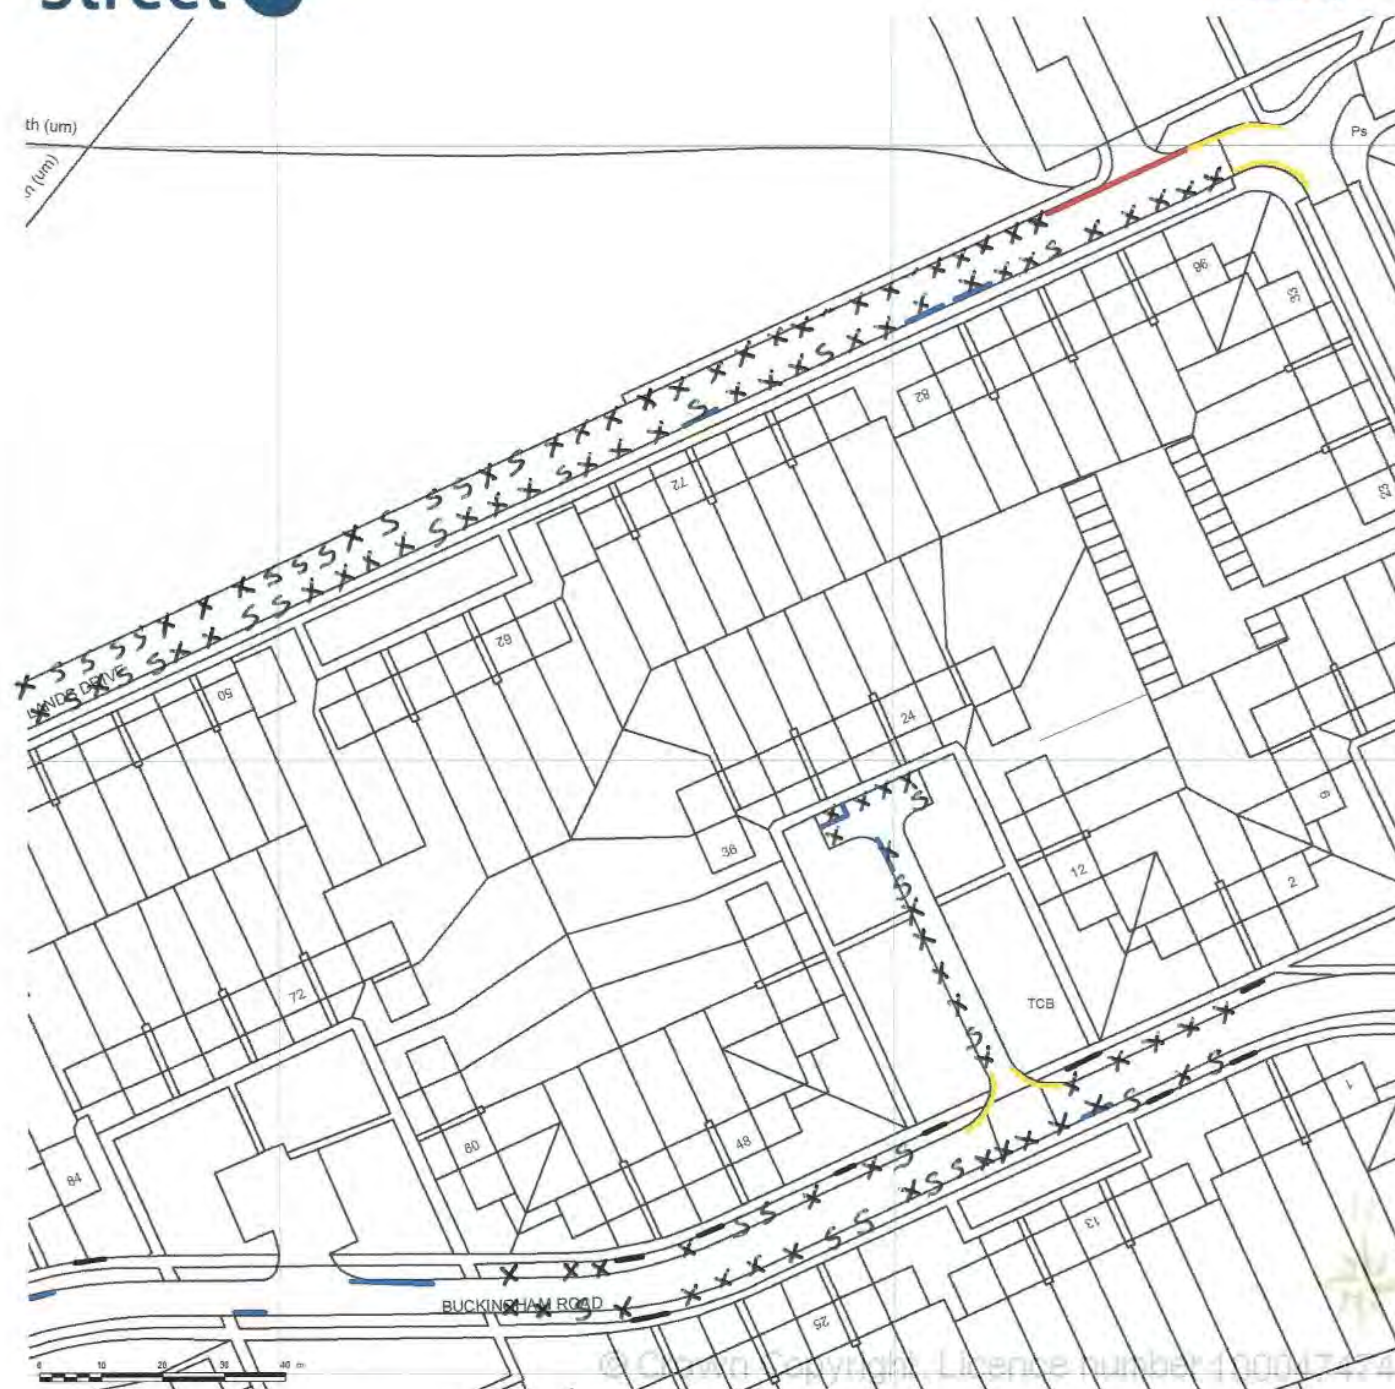

04/02/2015 0915

SITE LOCATION PLAN
AREA 5 HA
SCALE 1:1250 on A4

CENTRE COORDINATES: 517771, 172809

Supplied by Streetwise Maps Ltd
www.streetwise.net
Licence No: 100047474