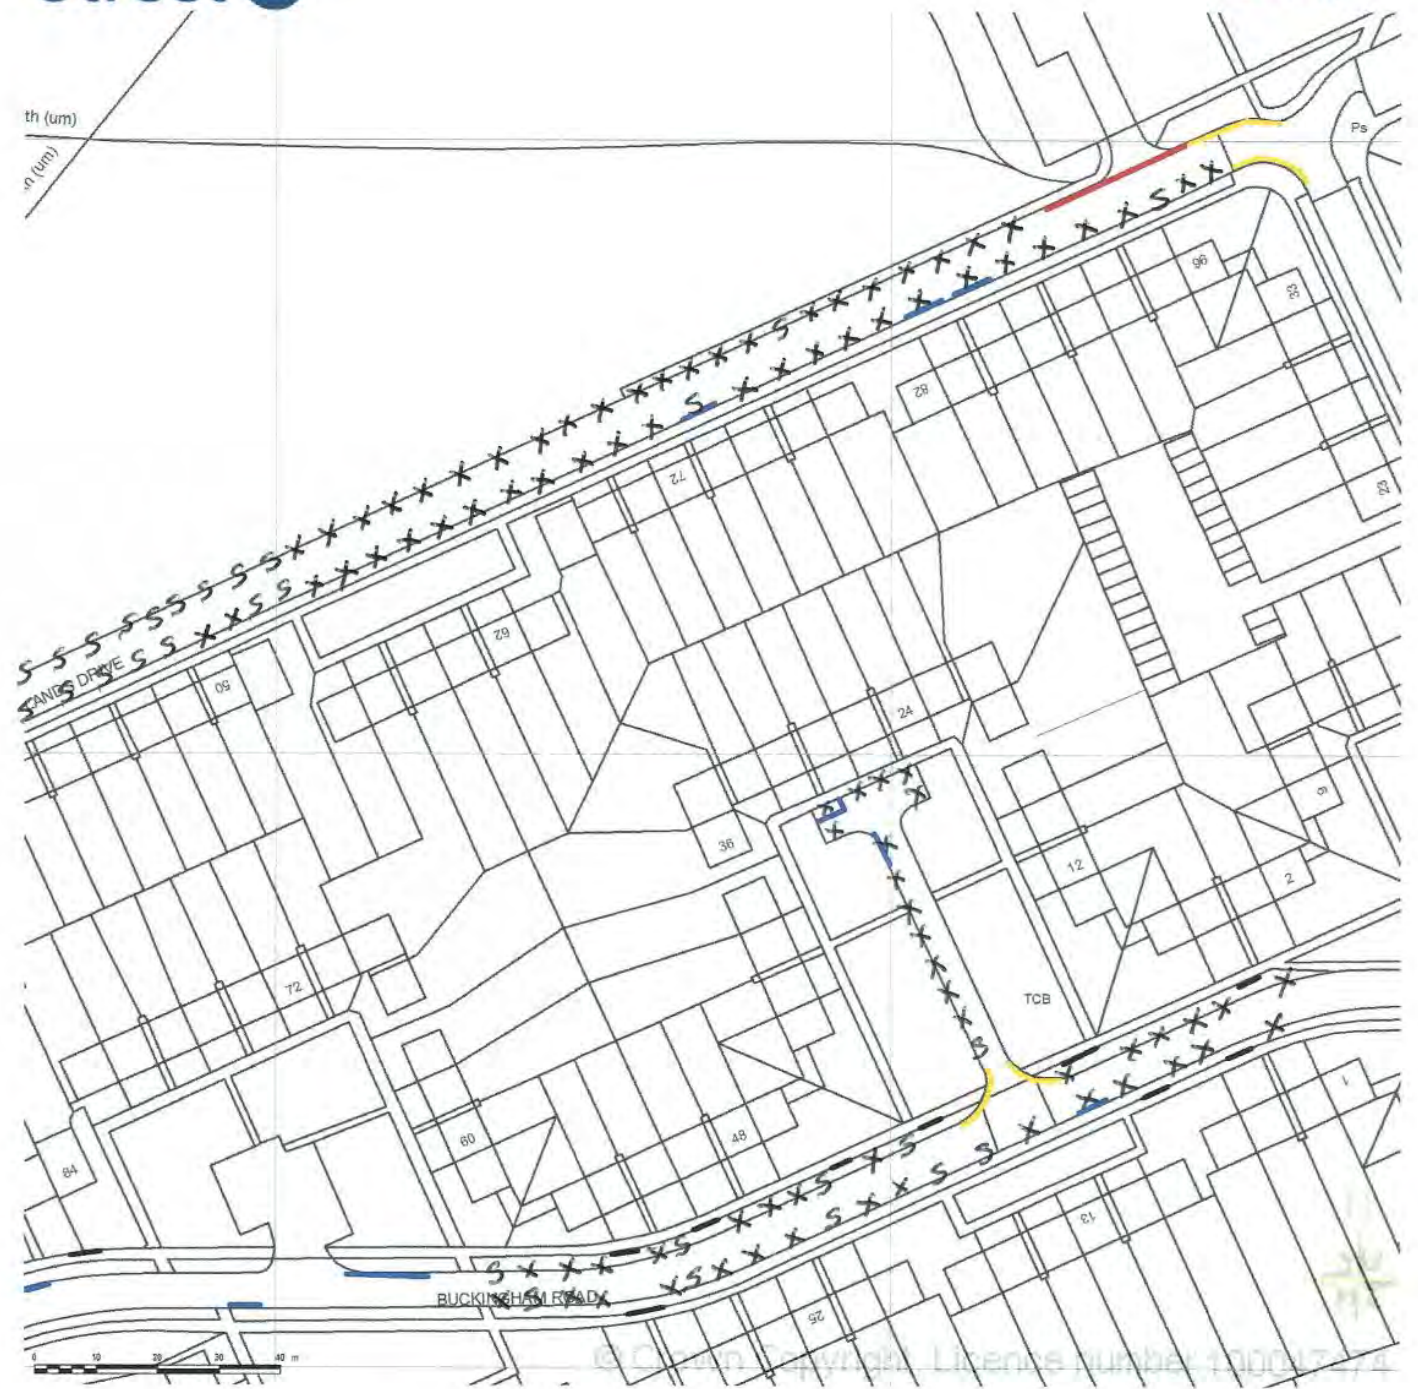

05/02/2015 1400

SITE LOCATION PLAN
AREA 5 HA
SCALE 1:1250 on A4
CENTRE COORDINATES: 517771, 172809

Supplied by Streetwise Maps Ltd
www.streetwise.net
Licence No: 100047474