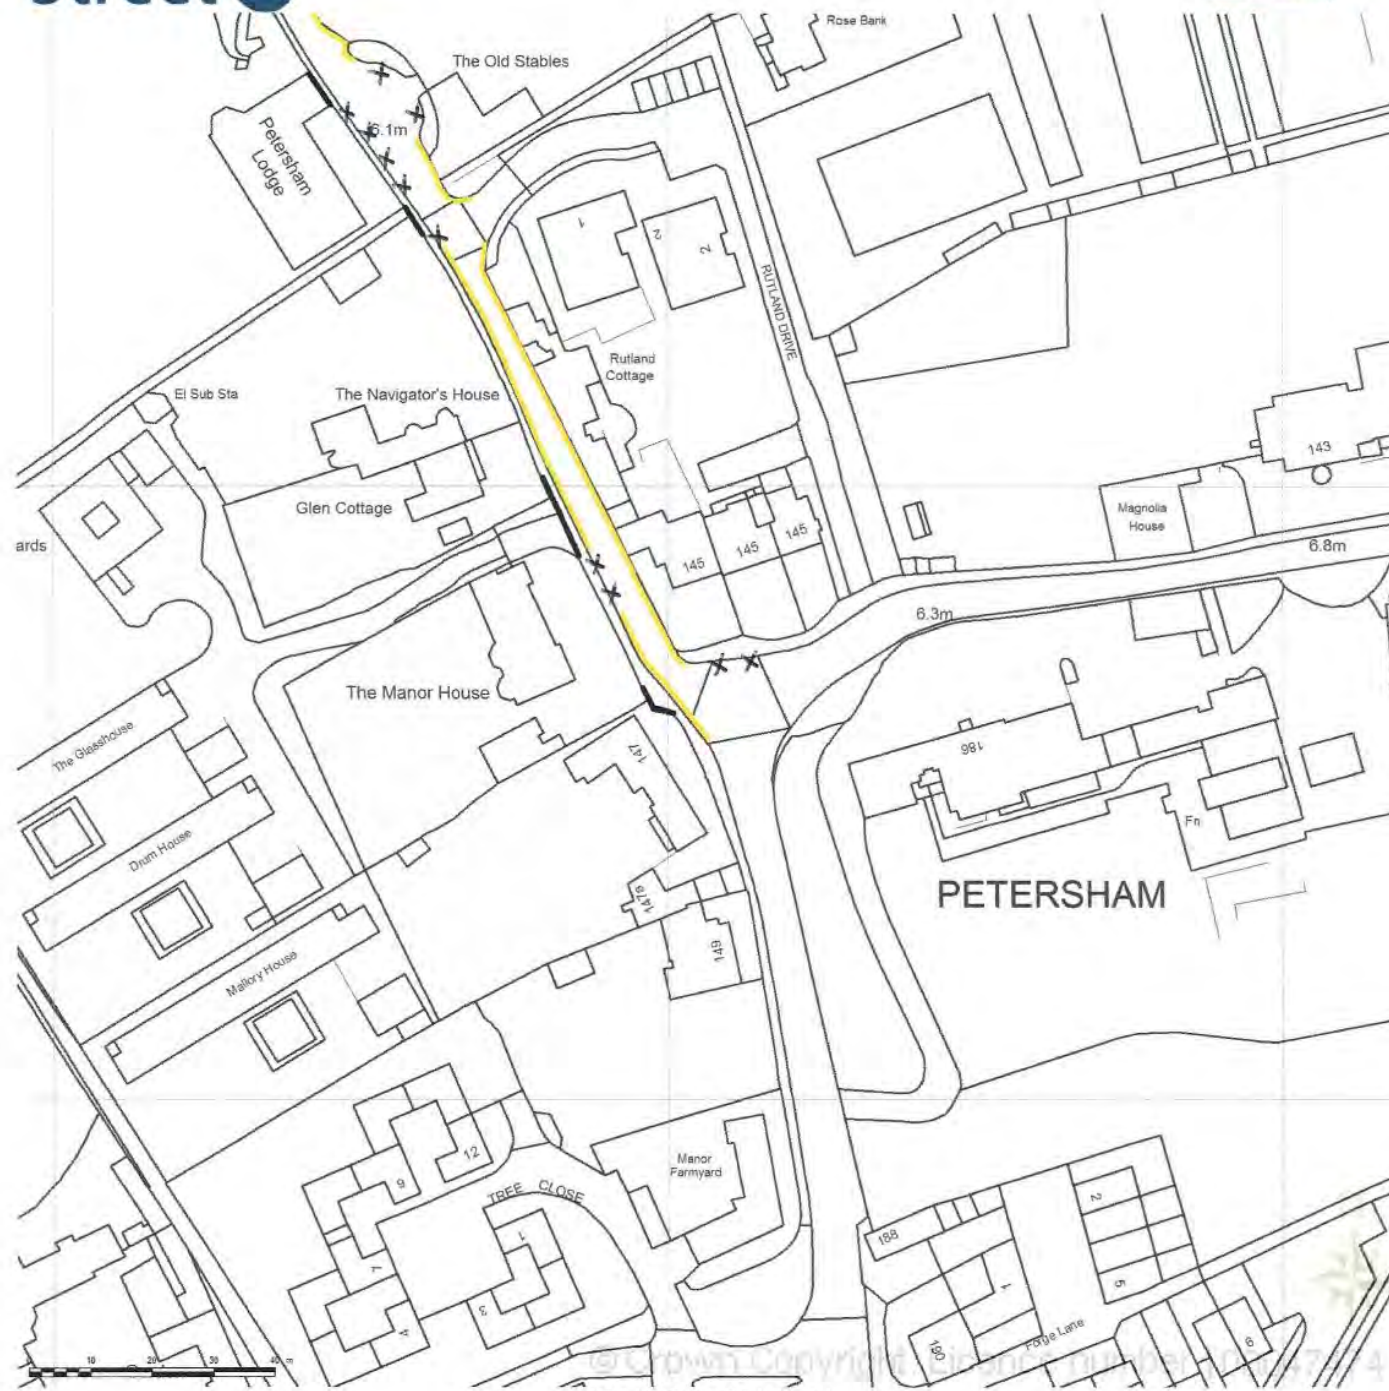

04/02/2015 09:30

SITE LOCATION PLAN
AREA 5 HA
SCALE 1:1250 on A4
CENTRE COORDINATES: 518006, 173265

Supplied by Streetwise Maps Ltd
www.streetwise.net
Licence No: 100047474
17/02/2015 11:40:17