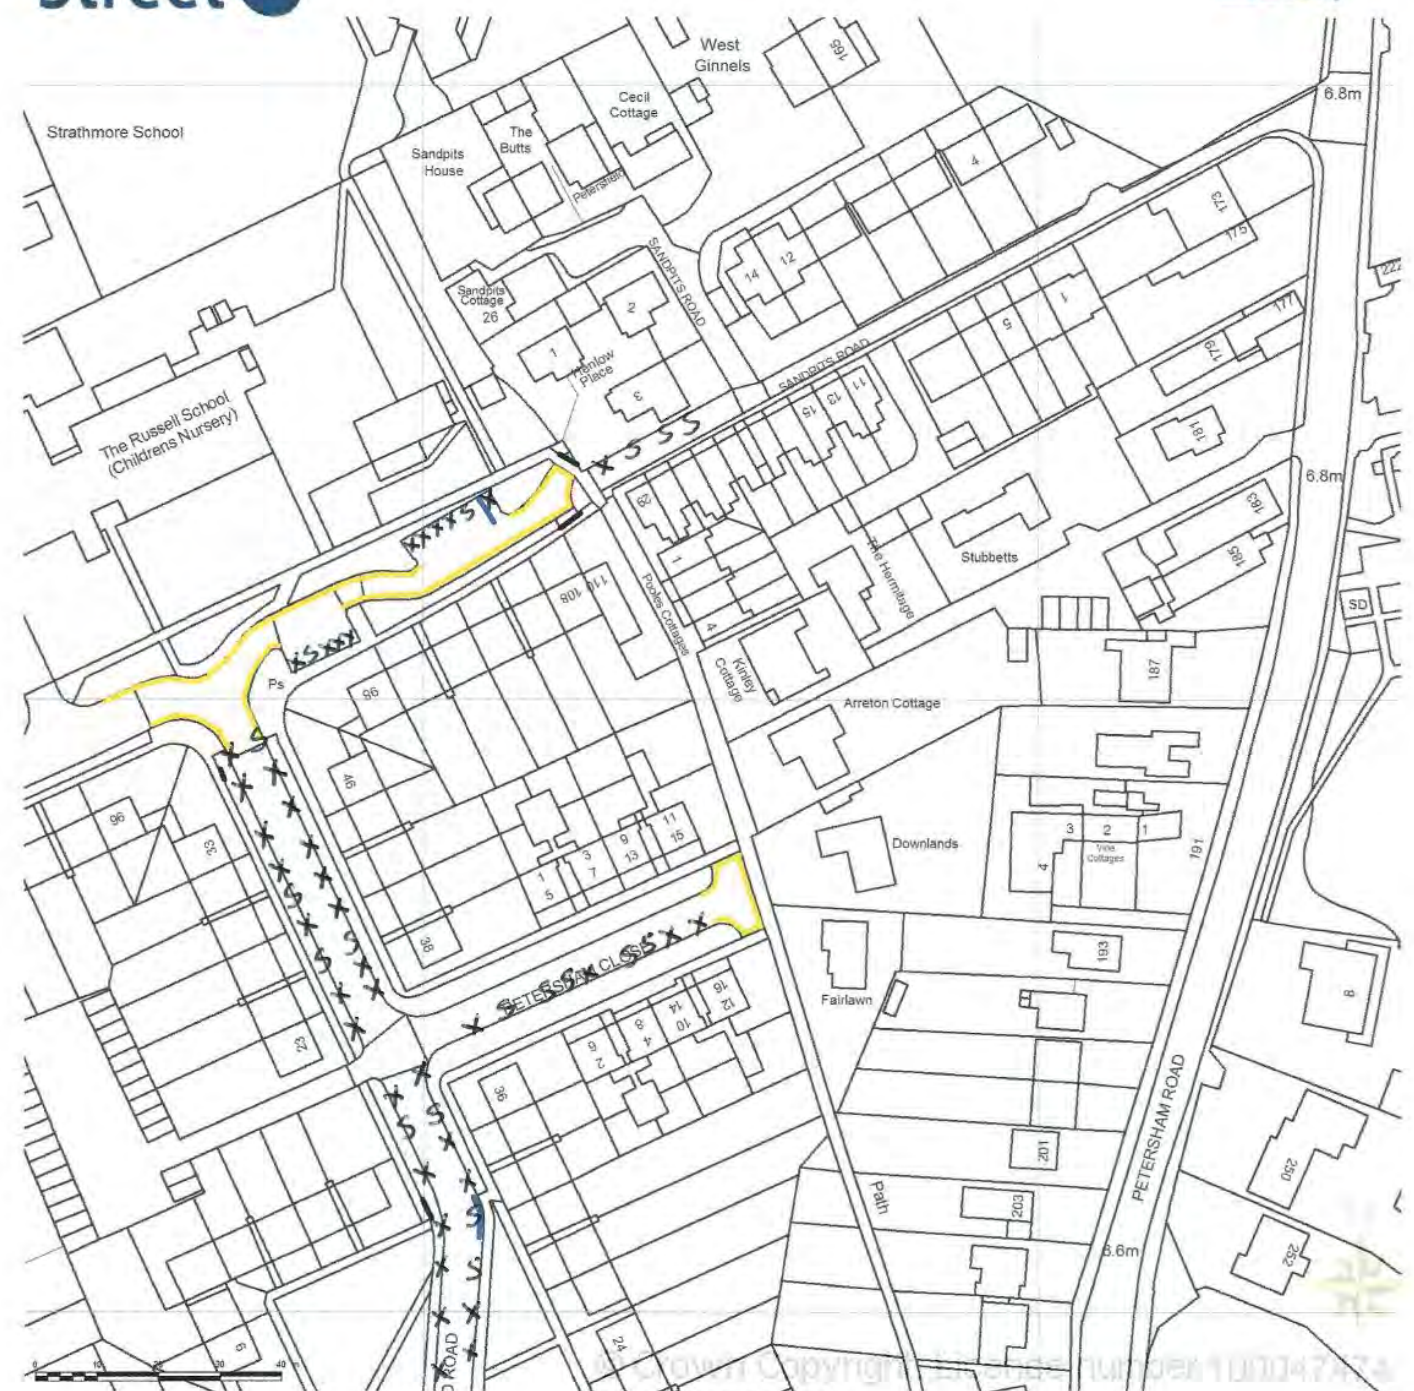

04/02/2015 11:00

SITE LOCATION PLAN
AREA 5 HA
SCALE 1:1250 on A4
CENTRE COORDINATES: 517947, 172899

Supplied by Streetwise Maps Ltd
www.streetwise.net
Licence No: 100047474