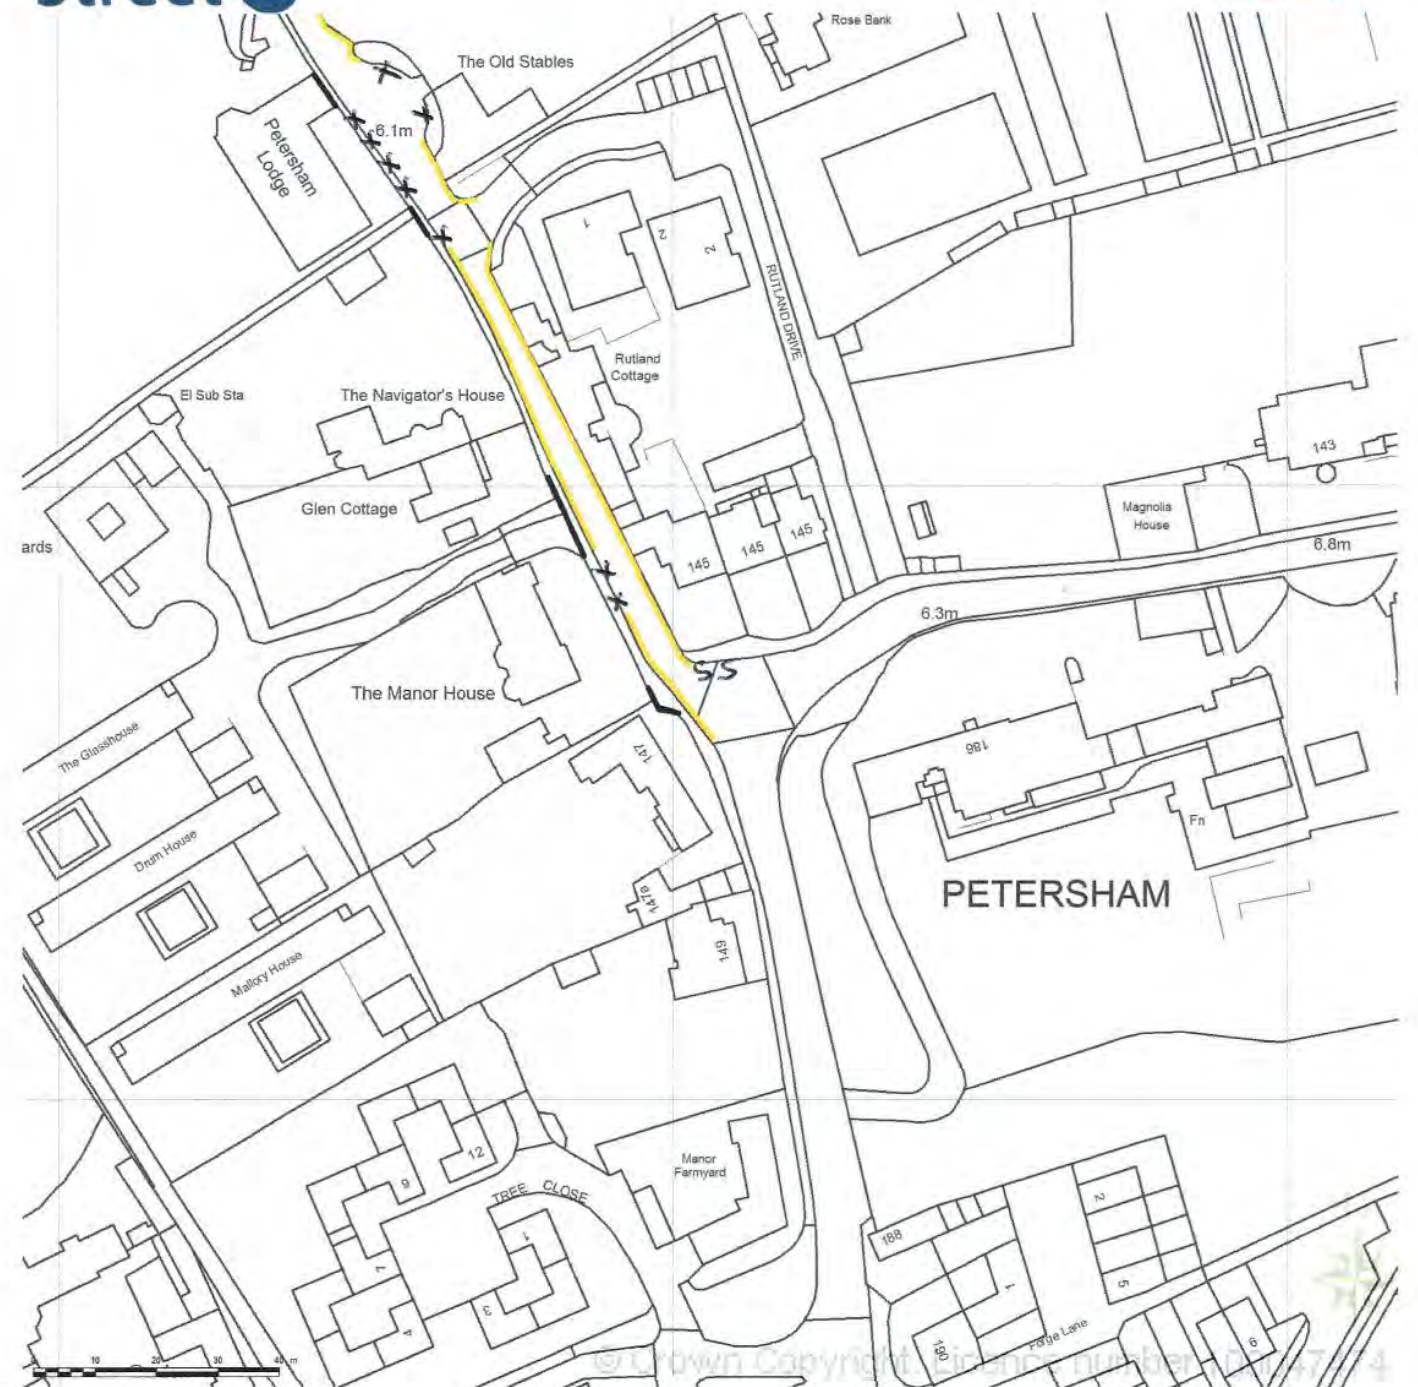

05/04/2015 08:00

SITE LOCATION PLAN
AREA 5 HA
SCALE 1:1250 on A4
CENTRE COORDINATES: 518006, 173265

Supplied by Streetwise Maps Ltd
www.streetwise.net
Licence No: 100047474