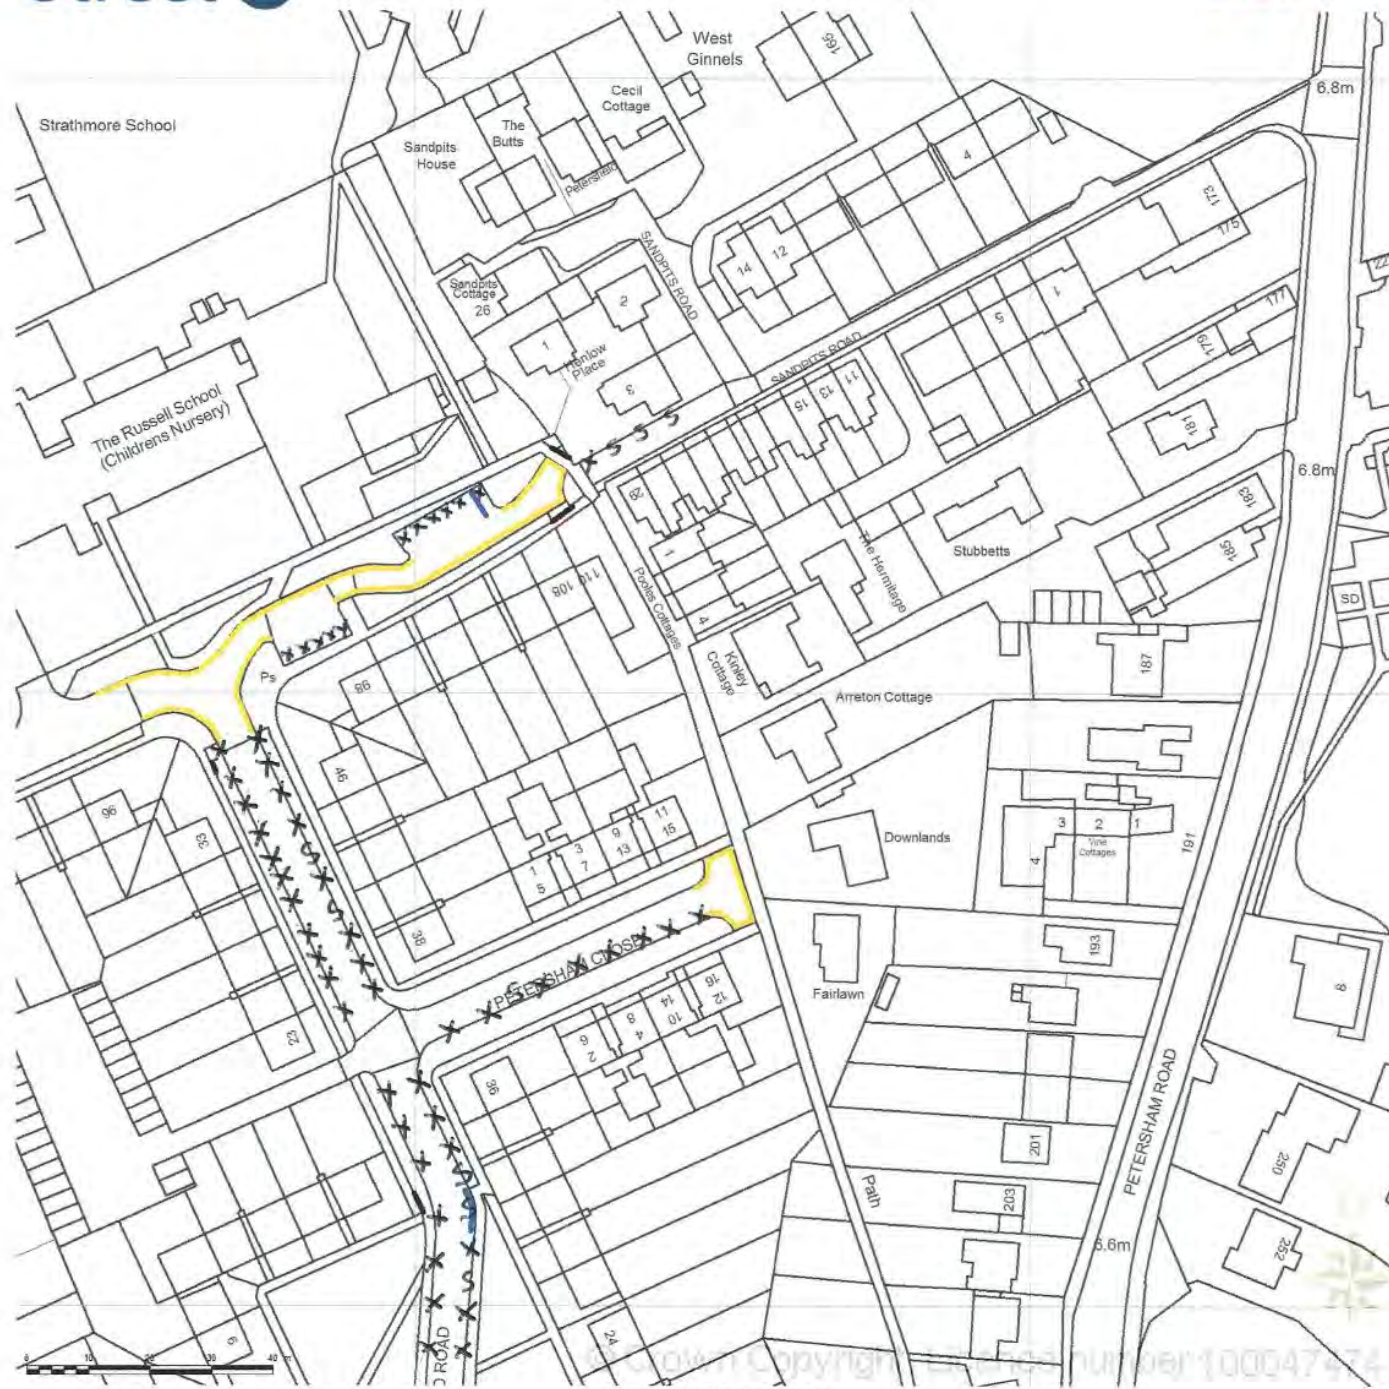

Supplied by Streetwise Maps Ltd
 www.streetwise.net
 Licence No: 100047474
 18/02/2015 14:51:03

04/02/2015 14:45

SITE LOCATION PLAN
 AREA 5 HA
 SCALE 1:1250 on A4
 CENTRE COORDINATES: 518006, 173265

Supplied by Streetwise Maps Ltd
 www.streetwise.net
 Licence No: 100047474
 18/02/2015 14:55:44