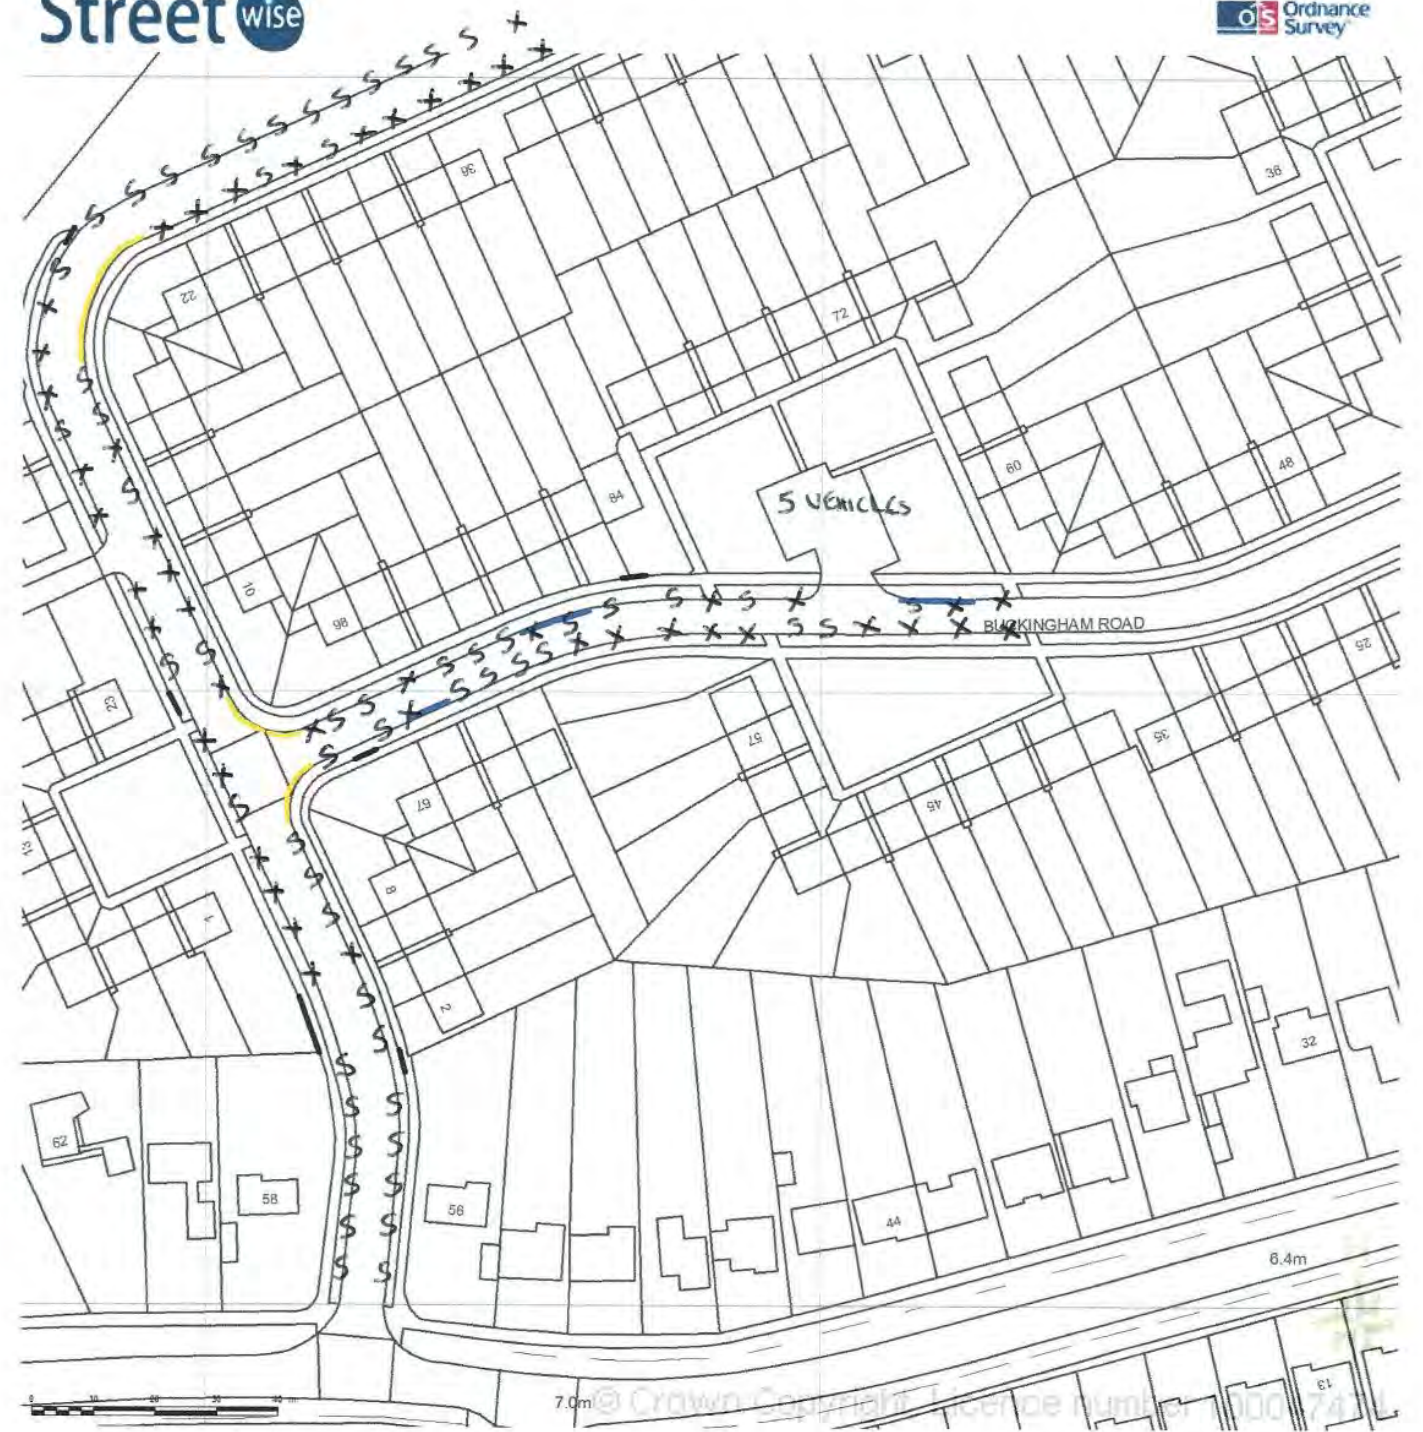

04/02/2015 15:00

SITE LOCATION PLAN
AREA 5 HA
SCALE 1:1250 on A4
CENTRE COORDINATES: 517682, 172692

Supplied by Streetwise Maps Ltd
www.streetwise.net
Licence No: 100047474
20/02/2015 10:25:16