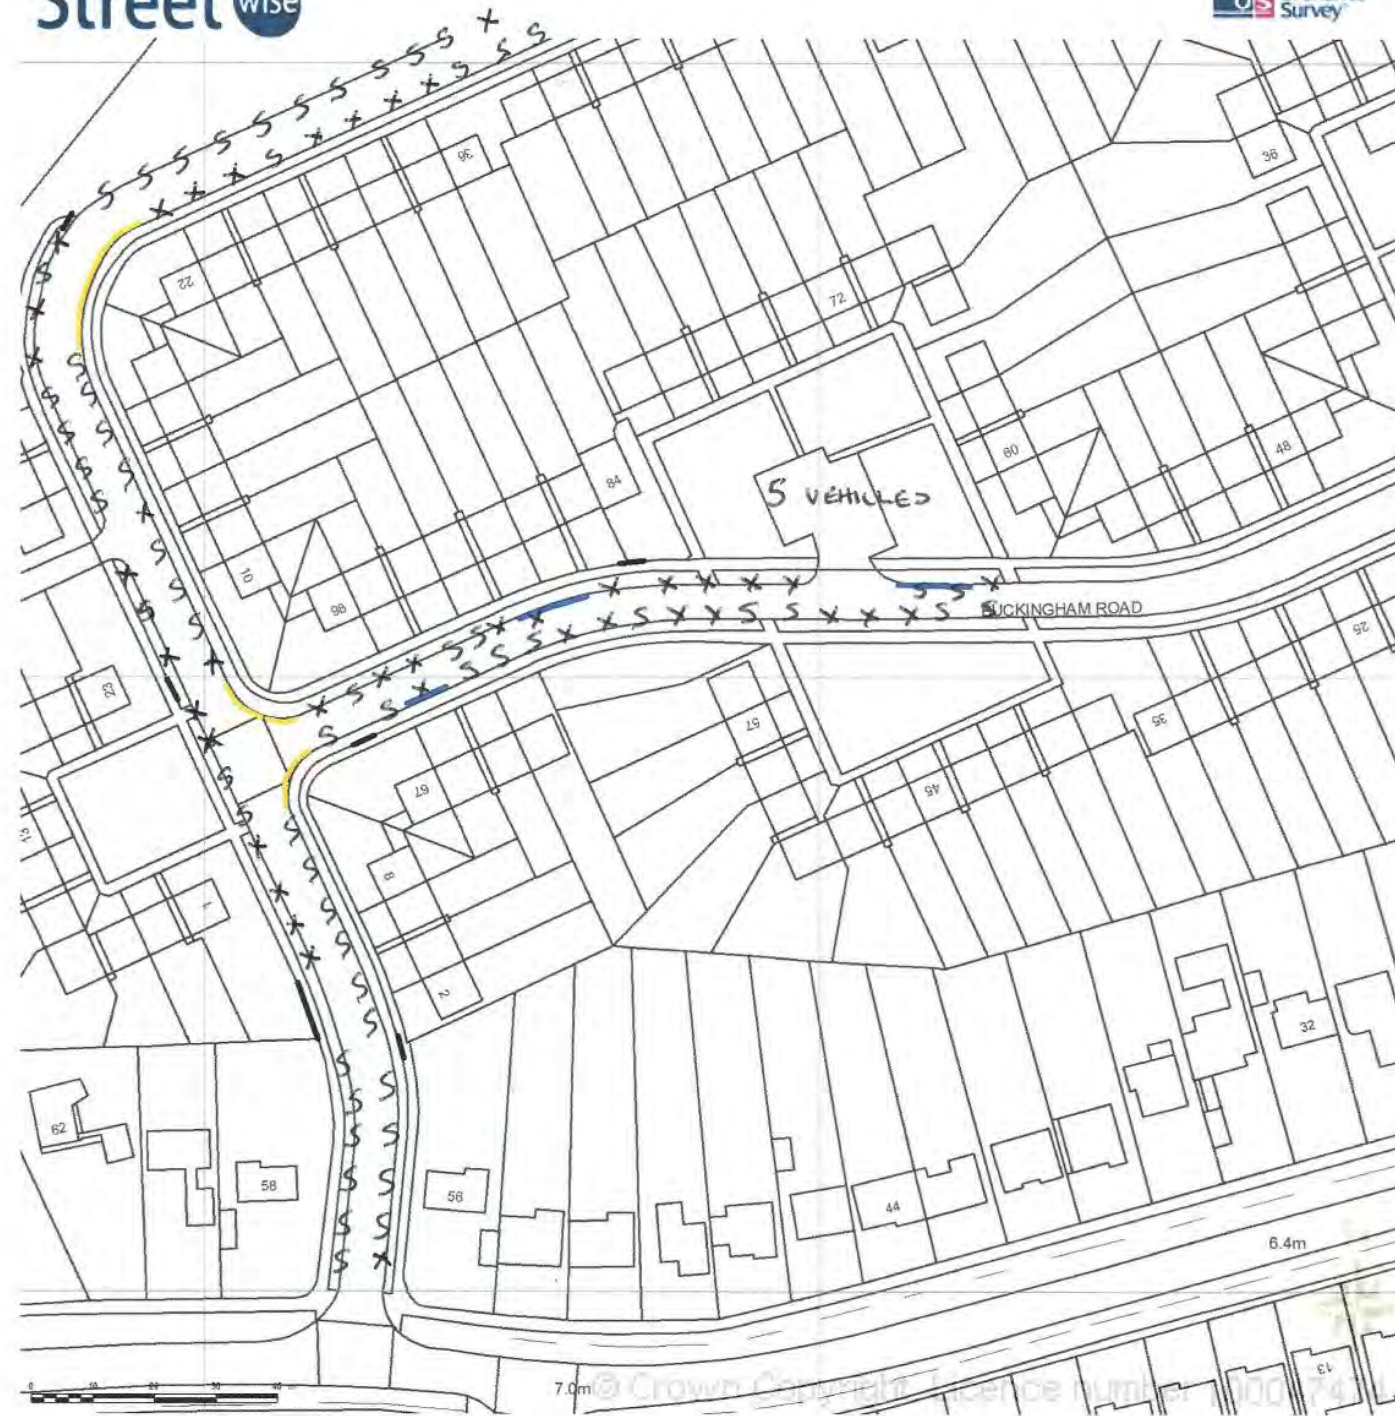

05/02/2015 1700

SITE LOCATION PLAN
AREA 5 HA
SCALE 1:1250 on A4
CENTRE COORDINATES: 517682, 172692

Supplied by Streetwise Maps Ltd
www.streetwise.net
Licence No: 100047474
18/02/2015 09:23:31