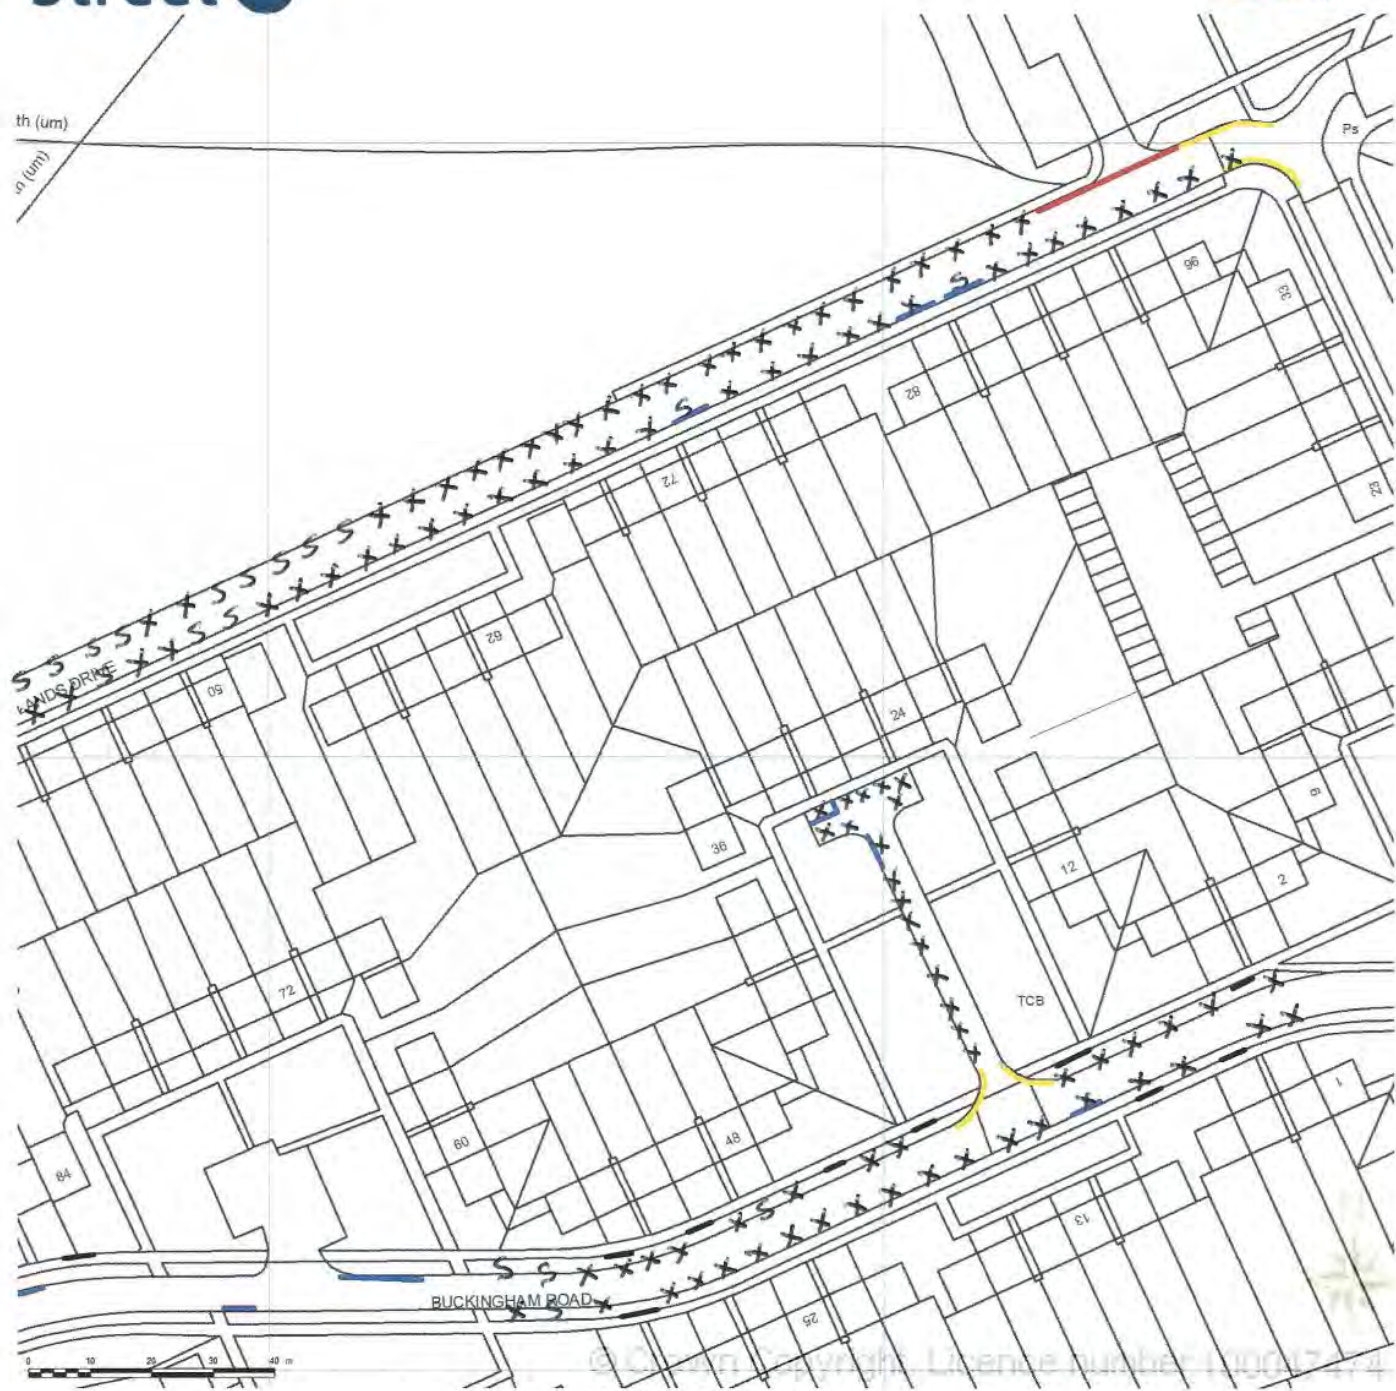

th (um)
in (um)

04/02/2015 15:00

SITE LOCATION PLAN
AREA 5 HA
SCALE 1:1250 on A4

CENTRE COORDINATES: 517771, 172809

Supplied by Streetwise Maps Ltd
www.streetwise.net
Licence No: 100047474