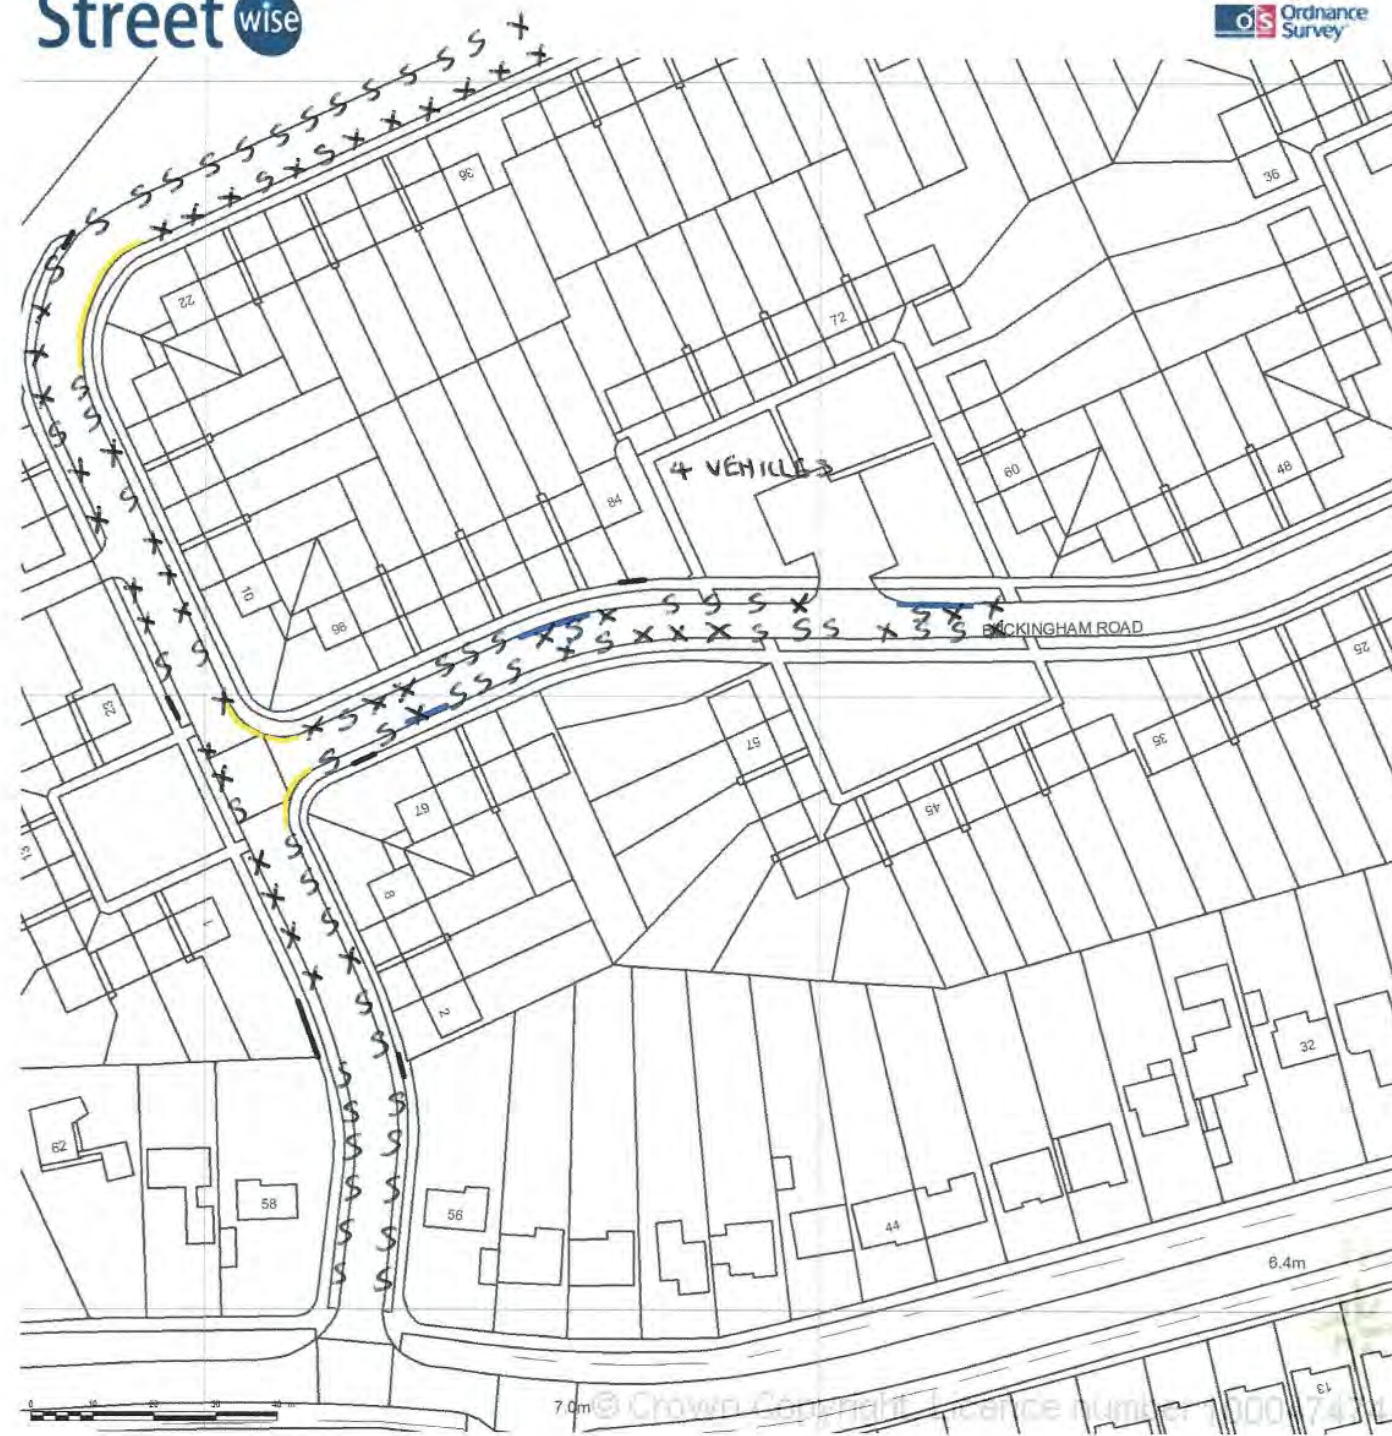

04/02/2015 14:45

SITE LOCATION PLAN
AREA 5 HA
SCALE 1:1250 on A4
CENTRE COORDINATES: 517682, 172692

Supplied by Streetwise Maps Ltd
www.streetwise.net
Licence No: 100047474
20/02/2015 10:25:16