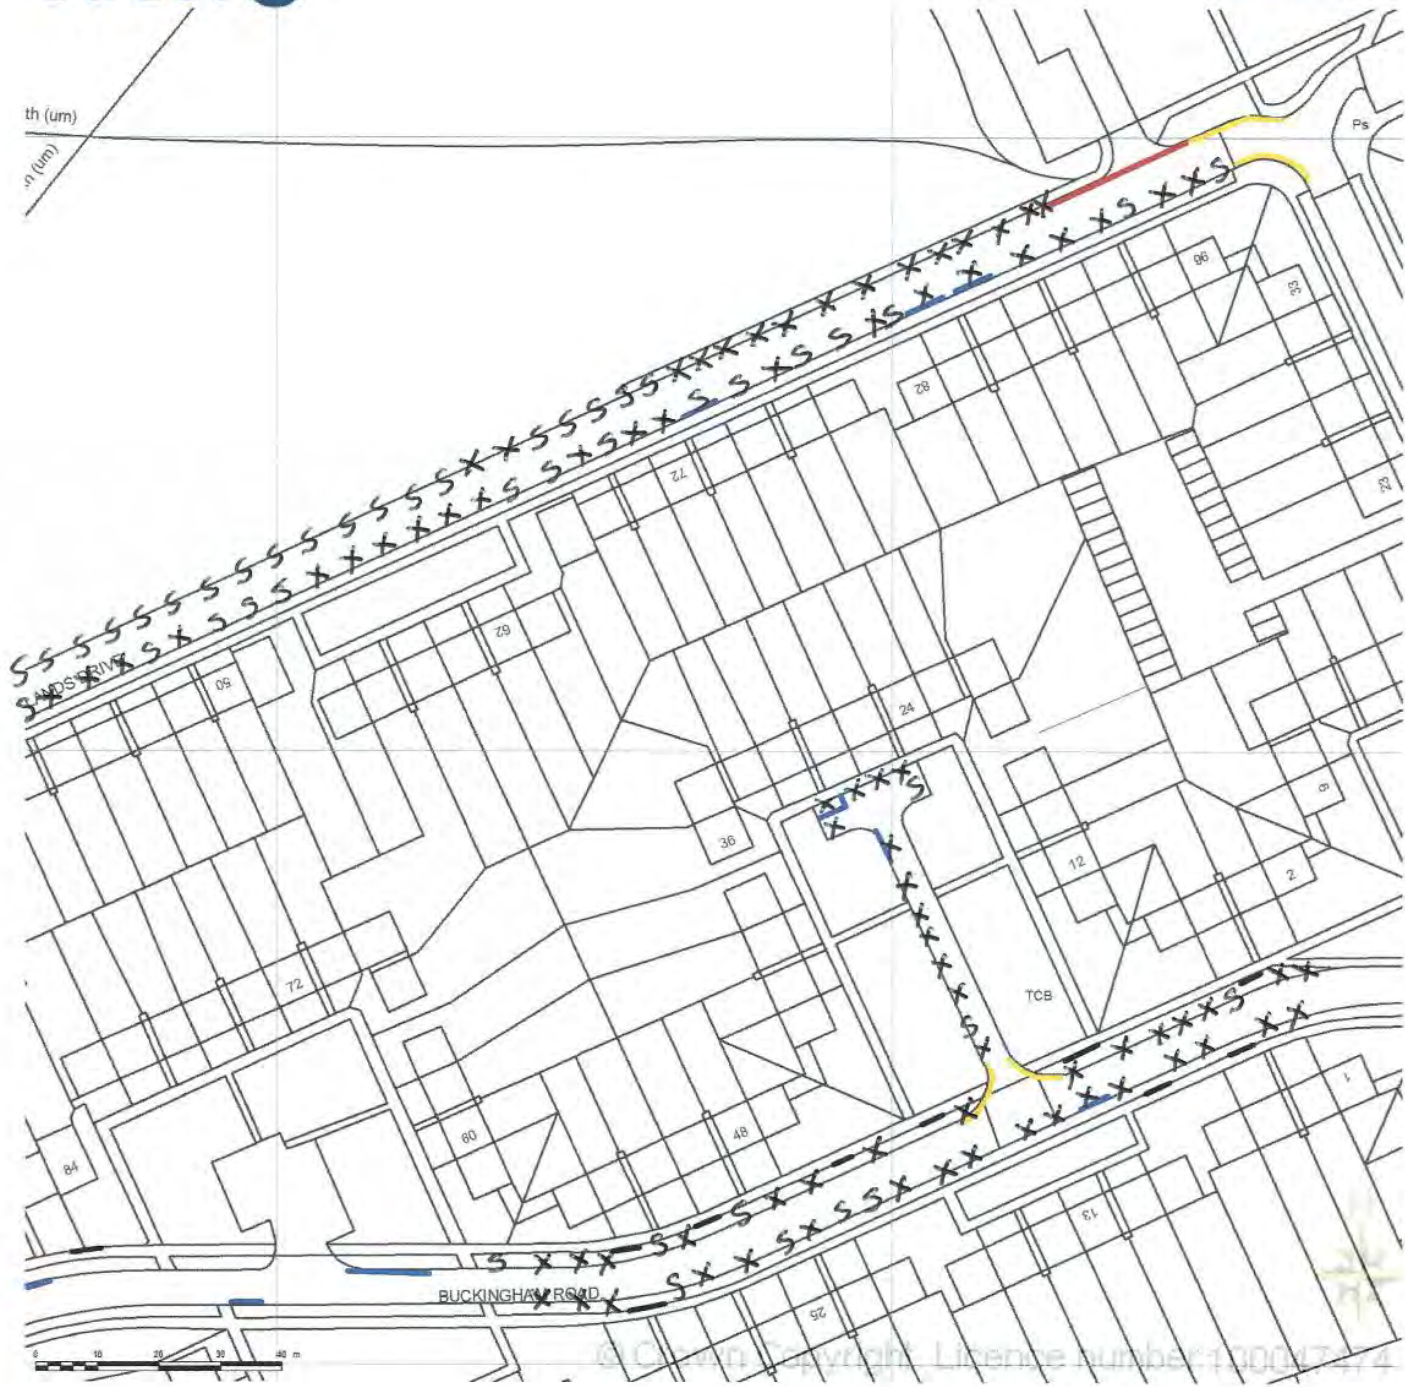

th (um)
n (um)

05/02/2015 0800

SITE LOCATION PLAN
AREA 5 HA
SCALE 1:1250 on A4
CENTRE COORDINATES: 517771, 172809

Supplied by Streetwise Maps Ltd
www.streetwise.net
Licence No: 100047474