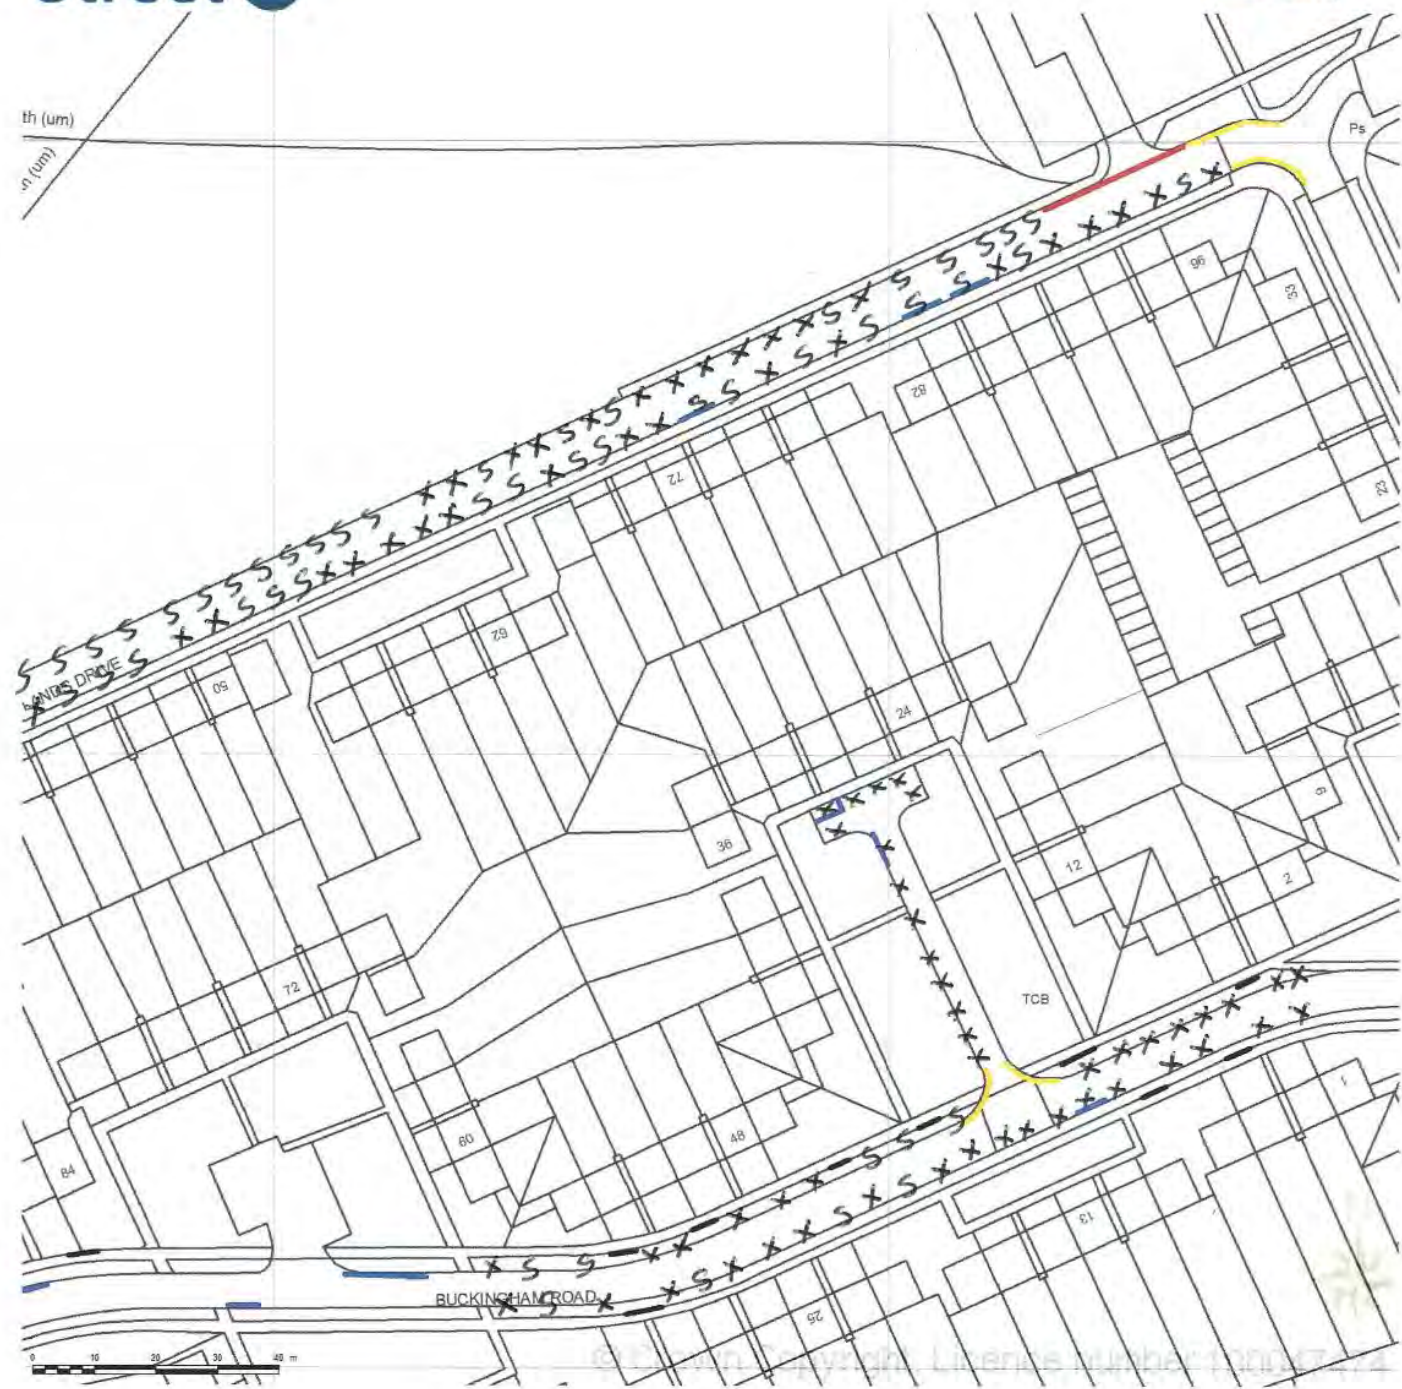

th (um)
m (um)

04/02/2015 16:00

SITE LOCATION PLAN
AREA 5 HA
SCALE 1:1250 on A4
CENTRE COORDINATES: 517771, 172809

Supplied by Streetwise Maps Ltd
www.streetwise.net
Licence No: 100047474