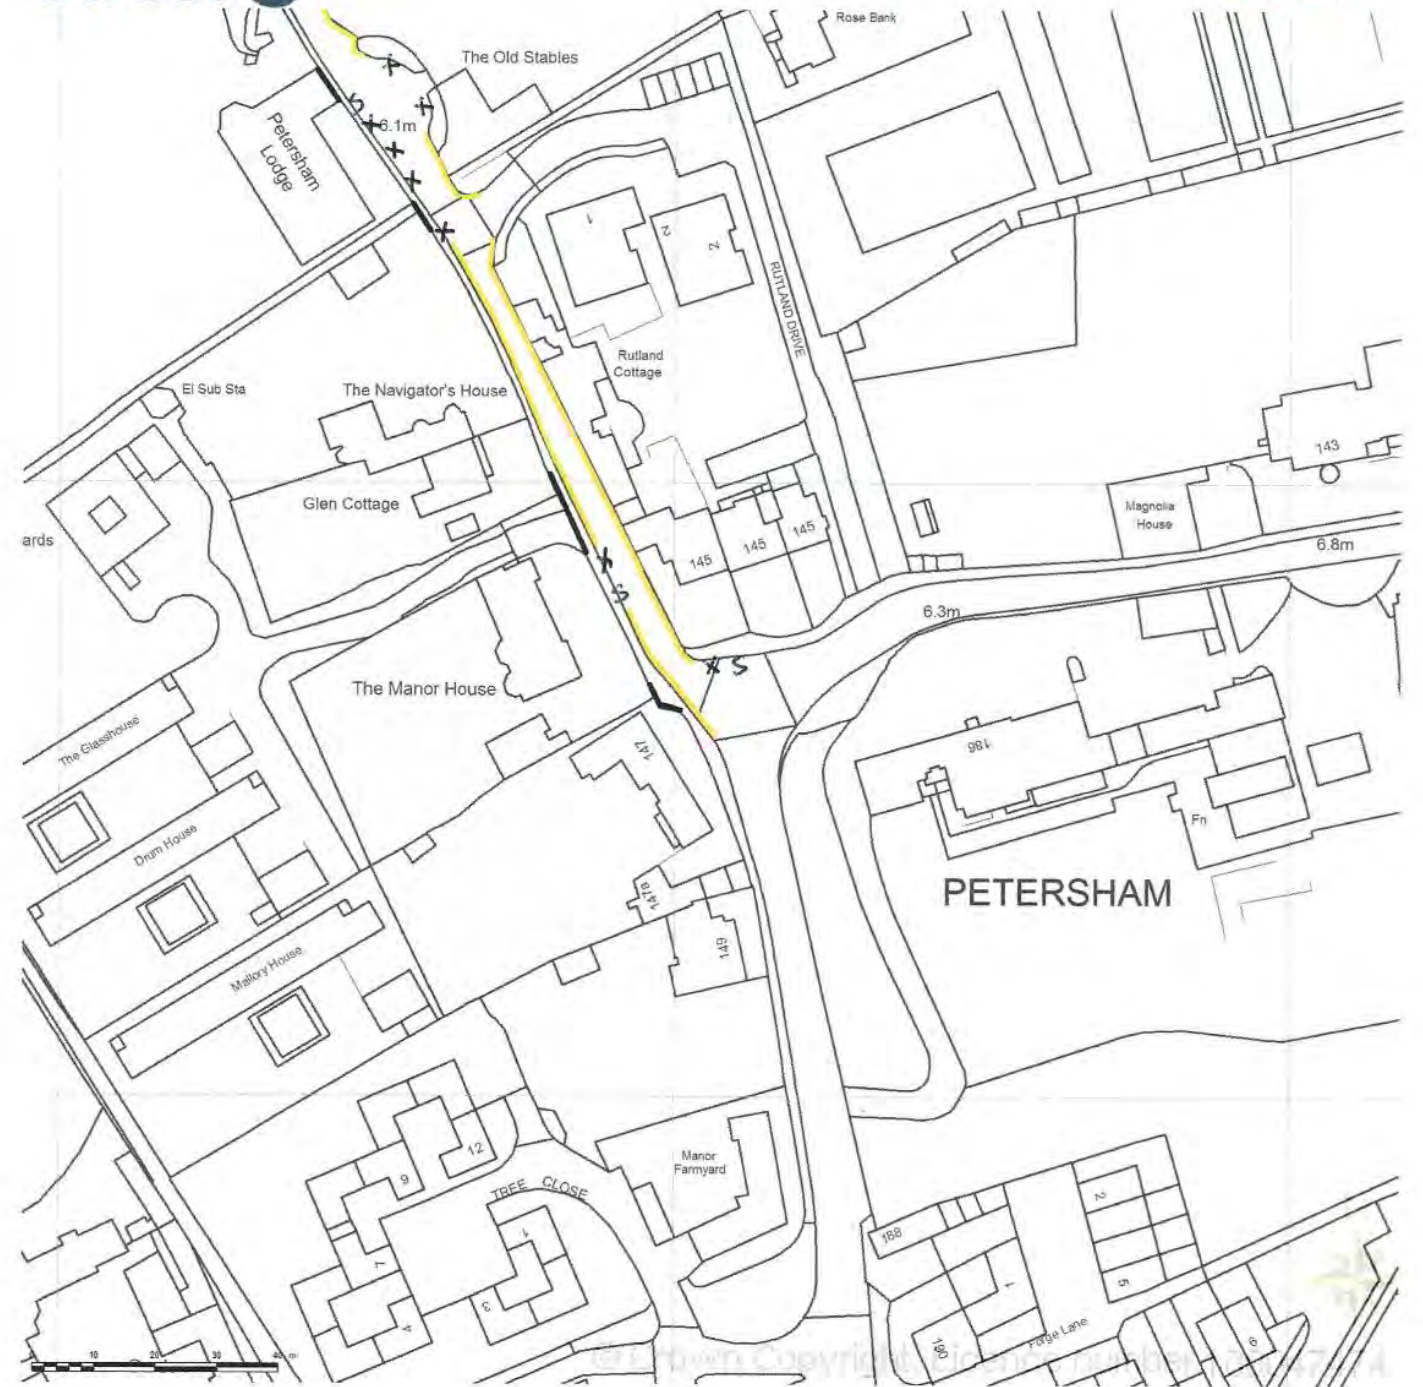

04/02/2015 14:45

SITE LOCATION PLAN
AREA 5 HA
SCALE 1:1250 on A4
CENTRE COORDINATES: 518006, 173265

Supplied by Streetwise Maps Ltd
www.streetwise.net
Licence No: 100047474
18/02/2015 14:55:44