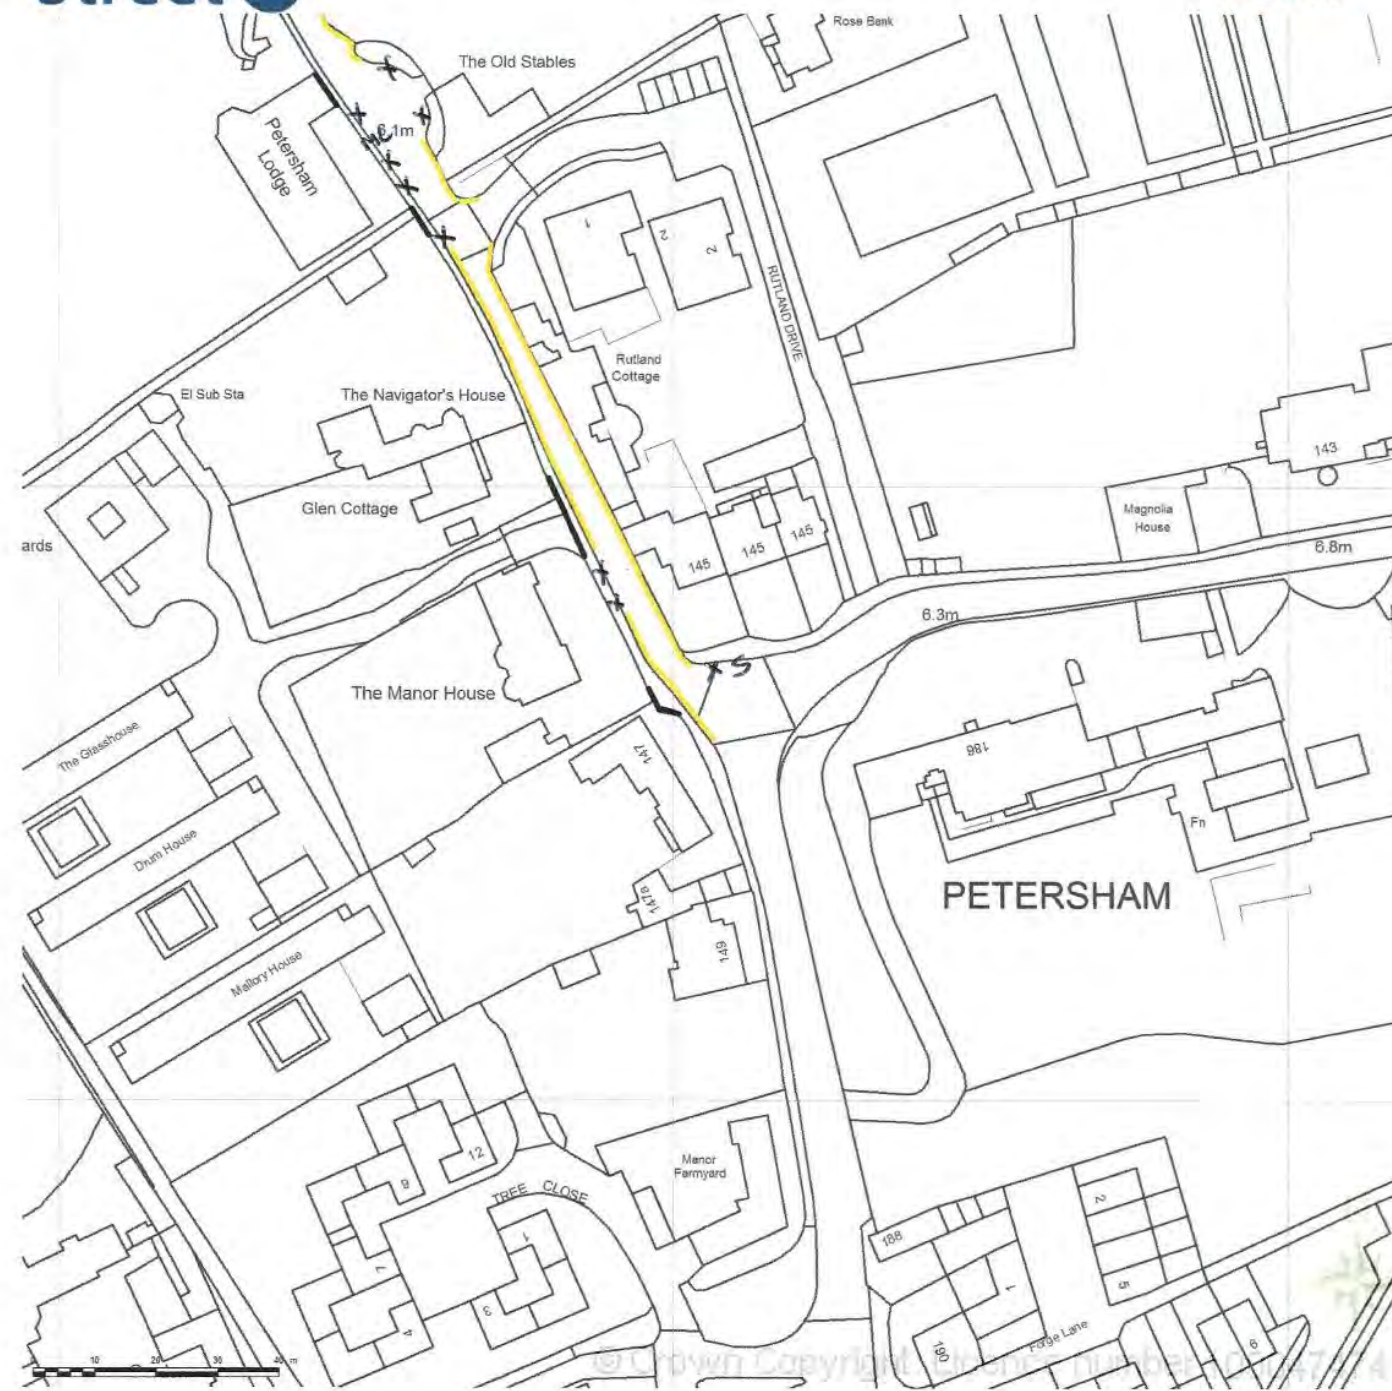

04/02/2015 1530

SITE LOCATION PLAN
AREA 5 HA
SCALE 1:1250 on A4
CENTRE COORDINATES: 518006, 173265

Supplied by Streetwise Maps Ltd
www.streetwise.net
Licence No: 100047474