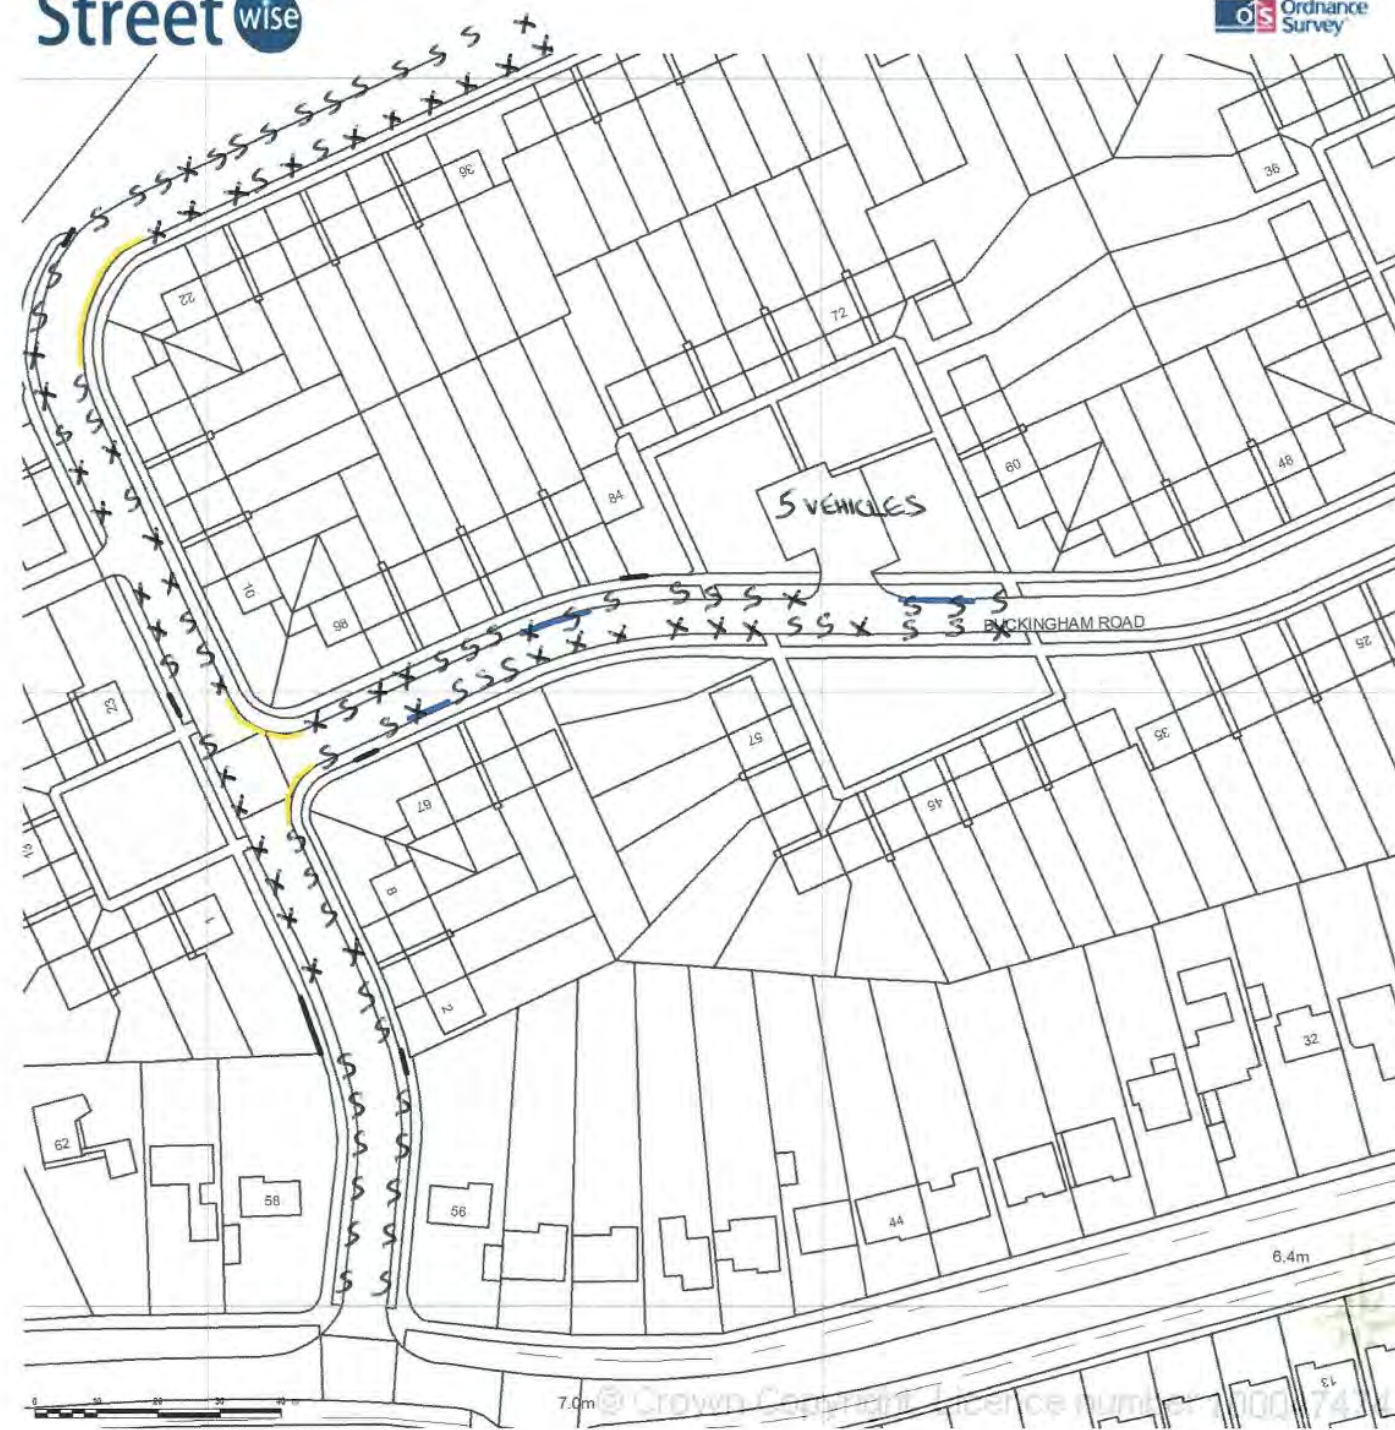

04/02/2015 14:30

SITE LOCATION PLAN
AREA 5 HA
SCALE 1:1250 on A4
CENTRE COORDINATES: 517682, 172692

Supplied by Streetwise Maps Ltd
www.streetwise.net
Licence No: 100047474
18/02/2015 14:52:45