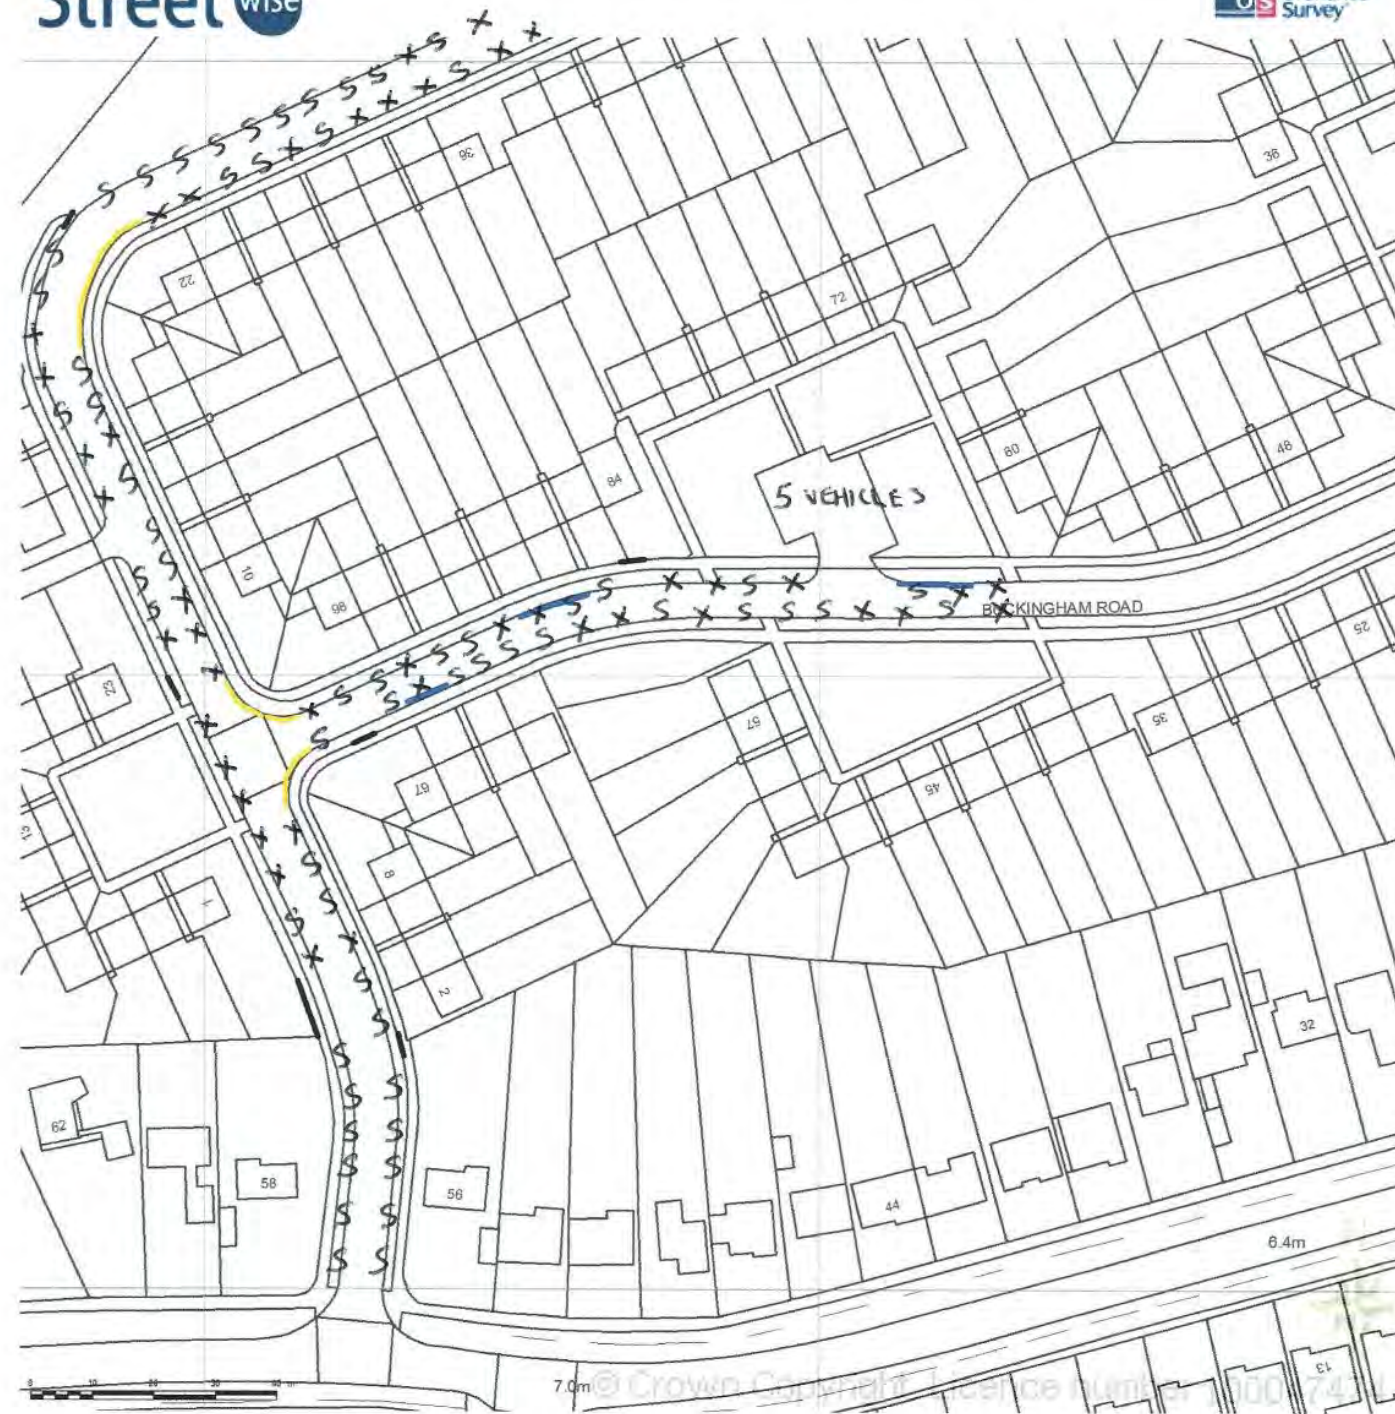

04/02/2015 1530

SITE LOCATION PLAN
AREA 5 HA
SCALE 1:1250 on A4
CENTRE COORDINATES: 517682, 172692

Supplied by Streetwise Maps Ltd
www.streetwise.net
Licence No: 100047474
20/02/2015 10:25:16