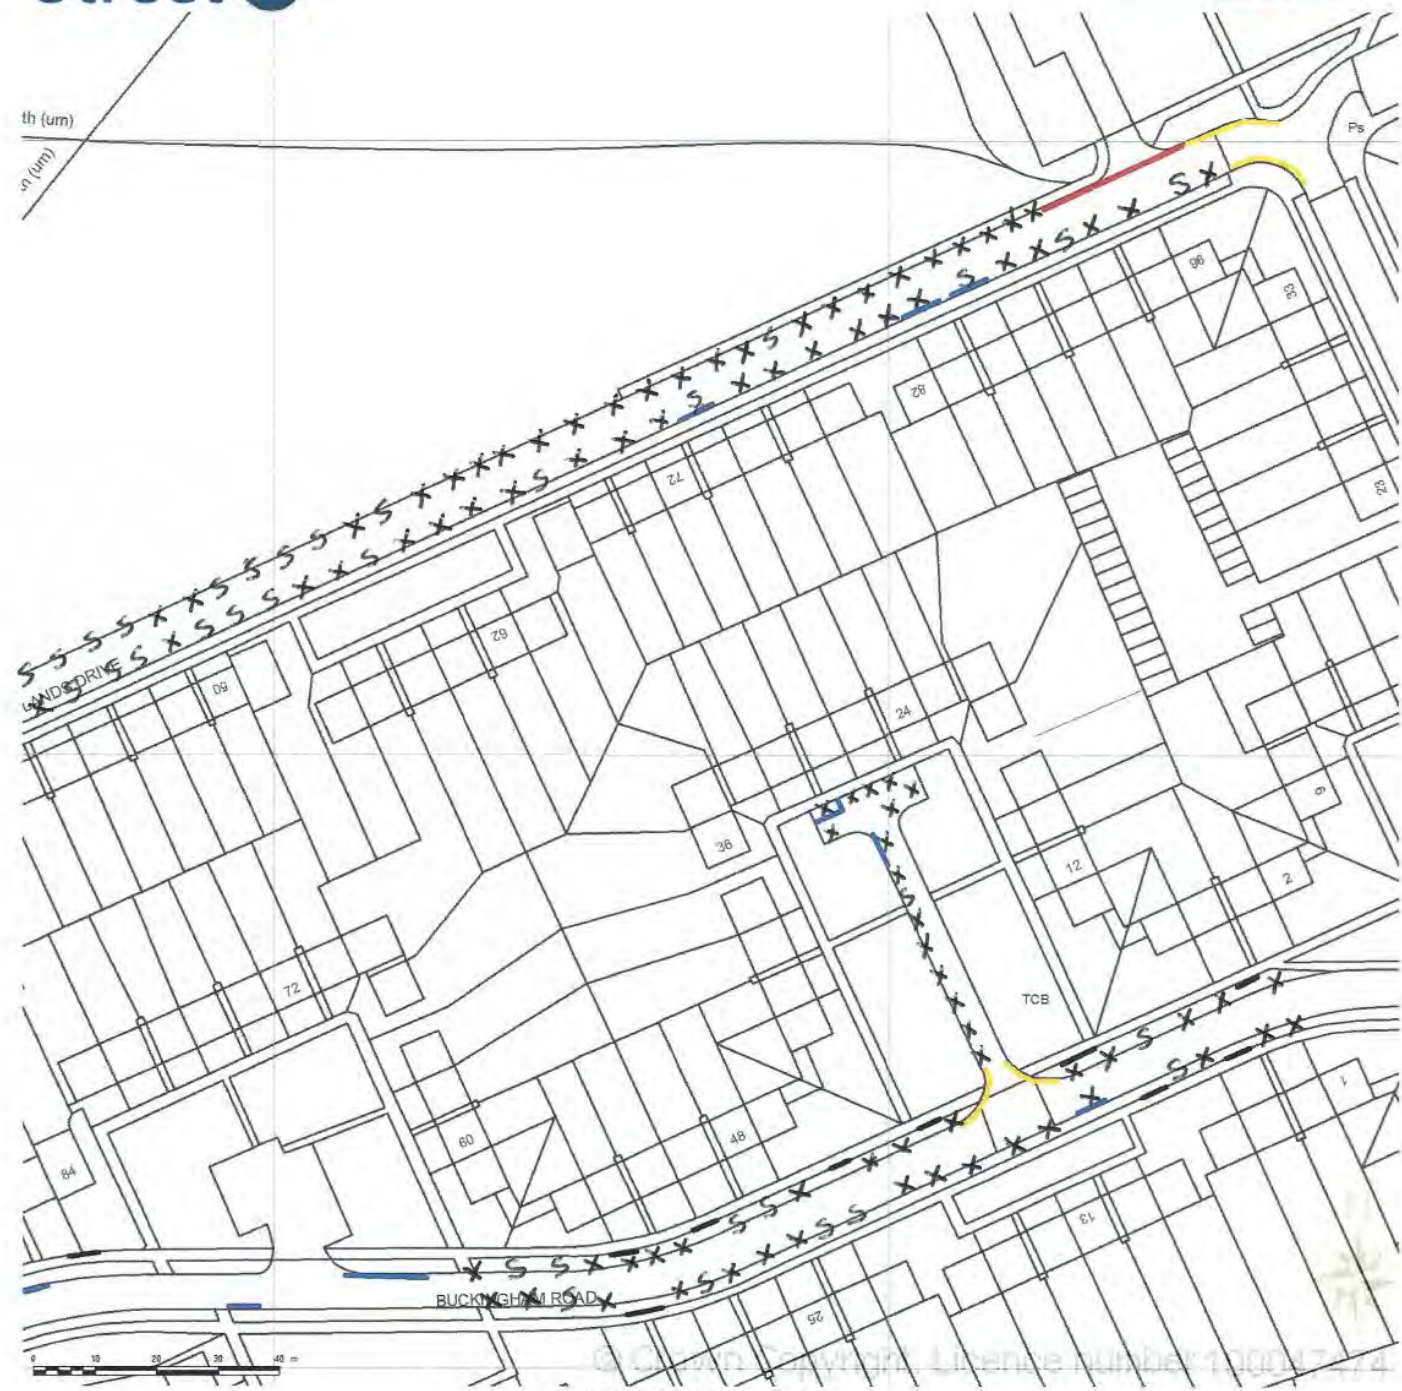

th (um)
on (um)

04/02/2015 14:30

SITE LOCATION PLAN
AREA 5 HA
SCALE 1:1250 on A4

CENTRE COORDINATES: 517771, 172809

Supplied by Streetwise Maps Ltd
www.streetwise.net
Licence No: 100047474