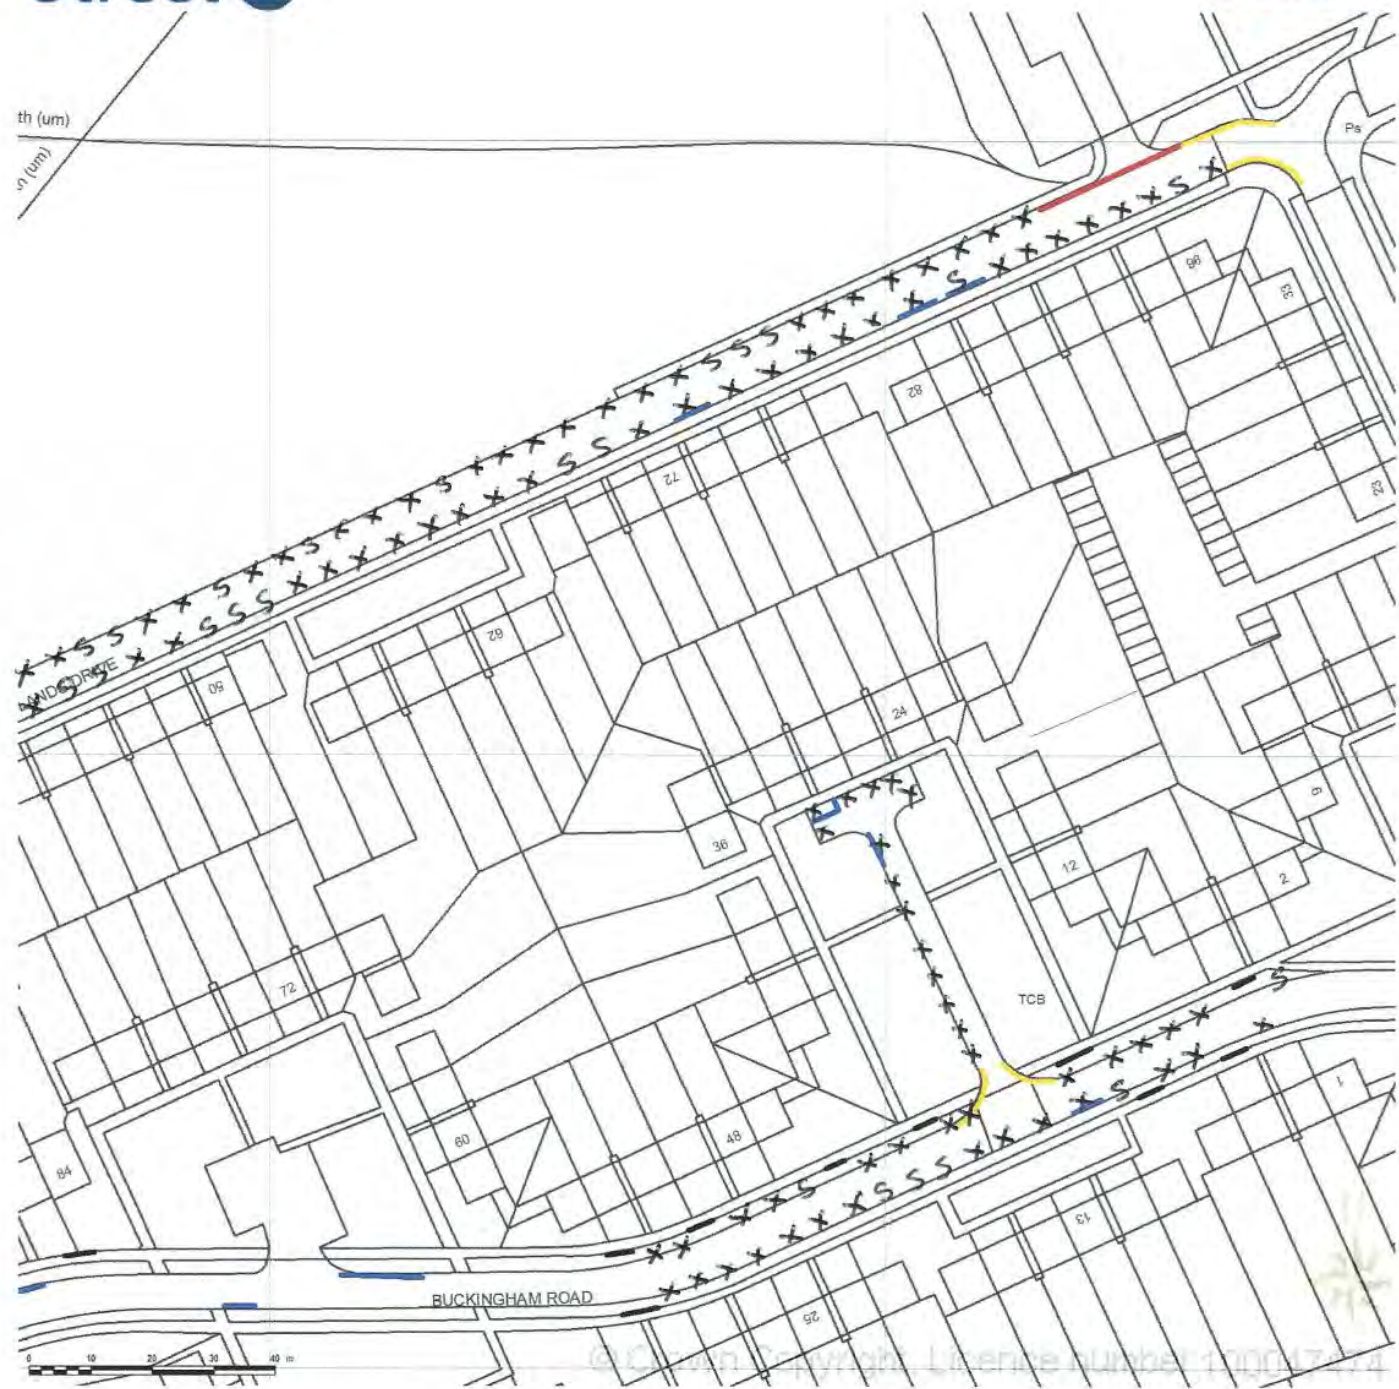

th (um)
m (um)

04/02/2015 1530

SITE LOCATION PLAN
AREA 5 HA
SCALE 1:1250 on A4
CENTRE COORDINATES: 517771, 172809

Supplied by Streetwise Maps Ltd
www.streetwise.net
Licence No: 100047474