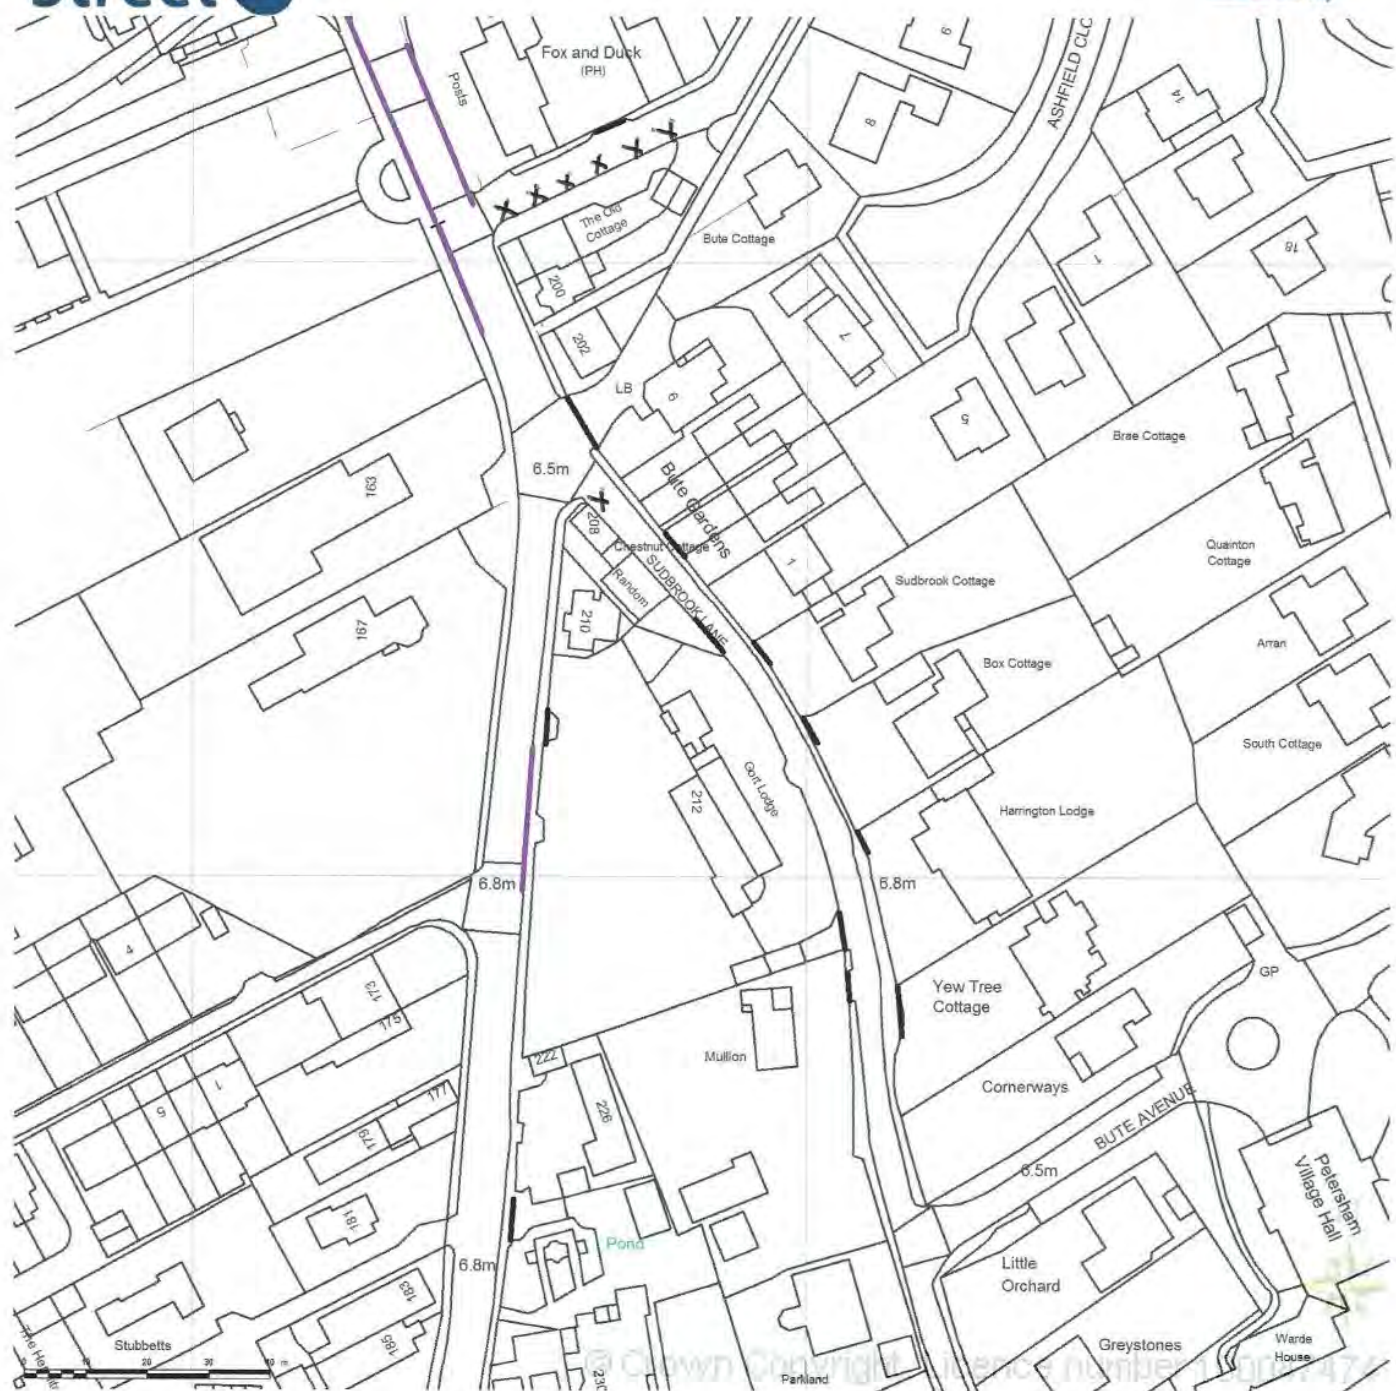

04/02/2015 15:30

SITE LOCATION PLAN
AREA 5 HA
SCALE 1:1250 on A4
CENTRE COORDINATES: 518083, 173028

Supplied by Streetwise Maps Ltd
www.streetwise.net
Licence No: 100047474