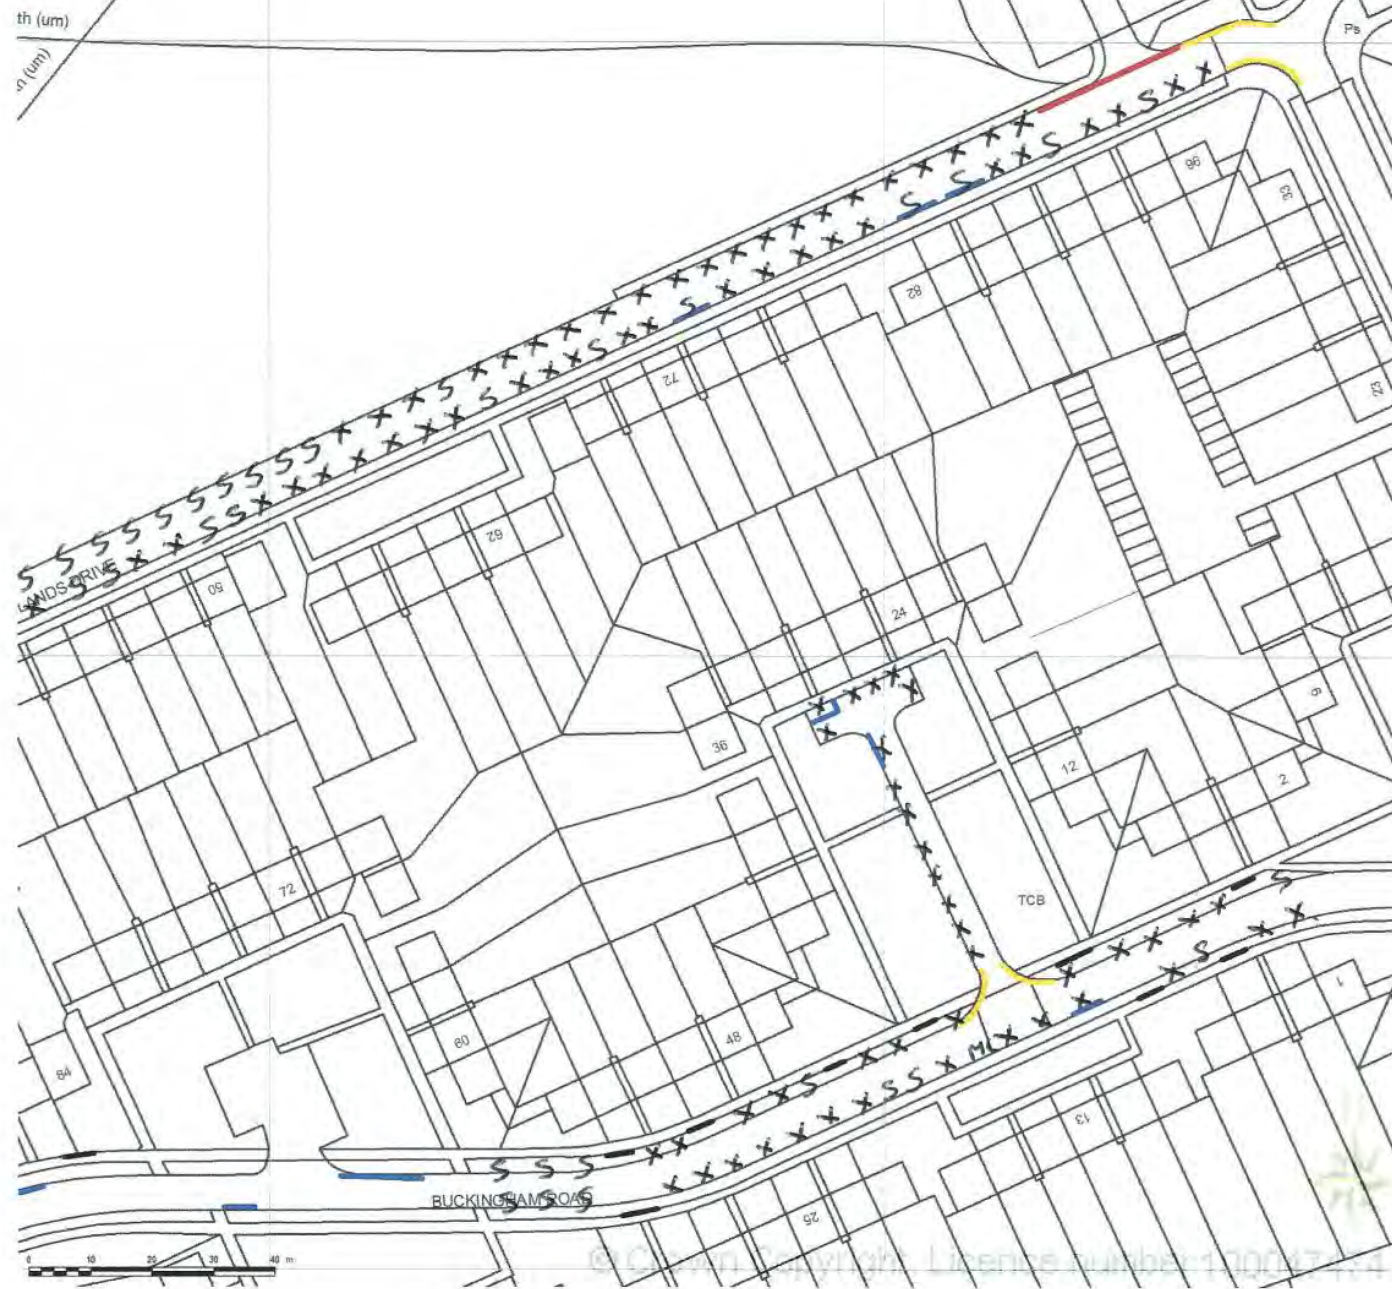

04/02/2015 1545

SITE LOCATION PLAN
AREA 5 HA
SCALE 1:1250 on A4
CENTRE COORDINATES: 517771, 172809

Supplied by Streetwise Maps Ltd
www.streetwise.net
Licence No: 100047474