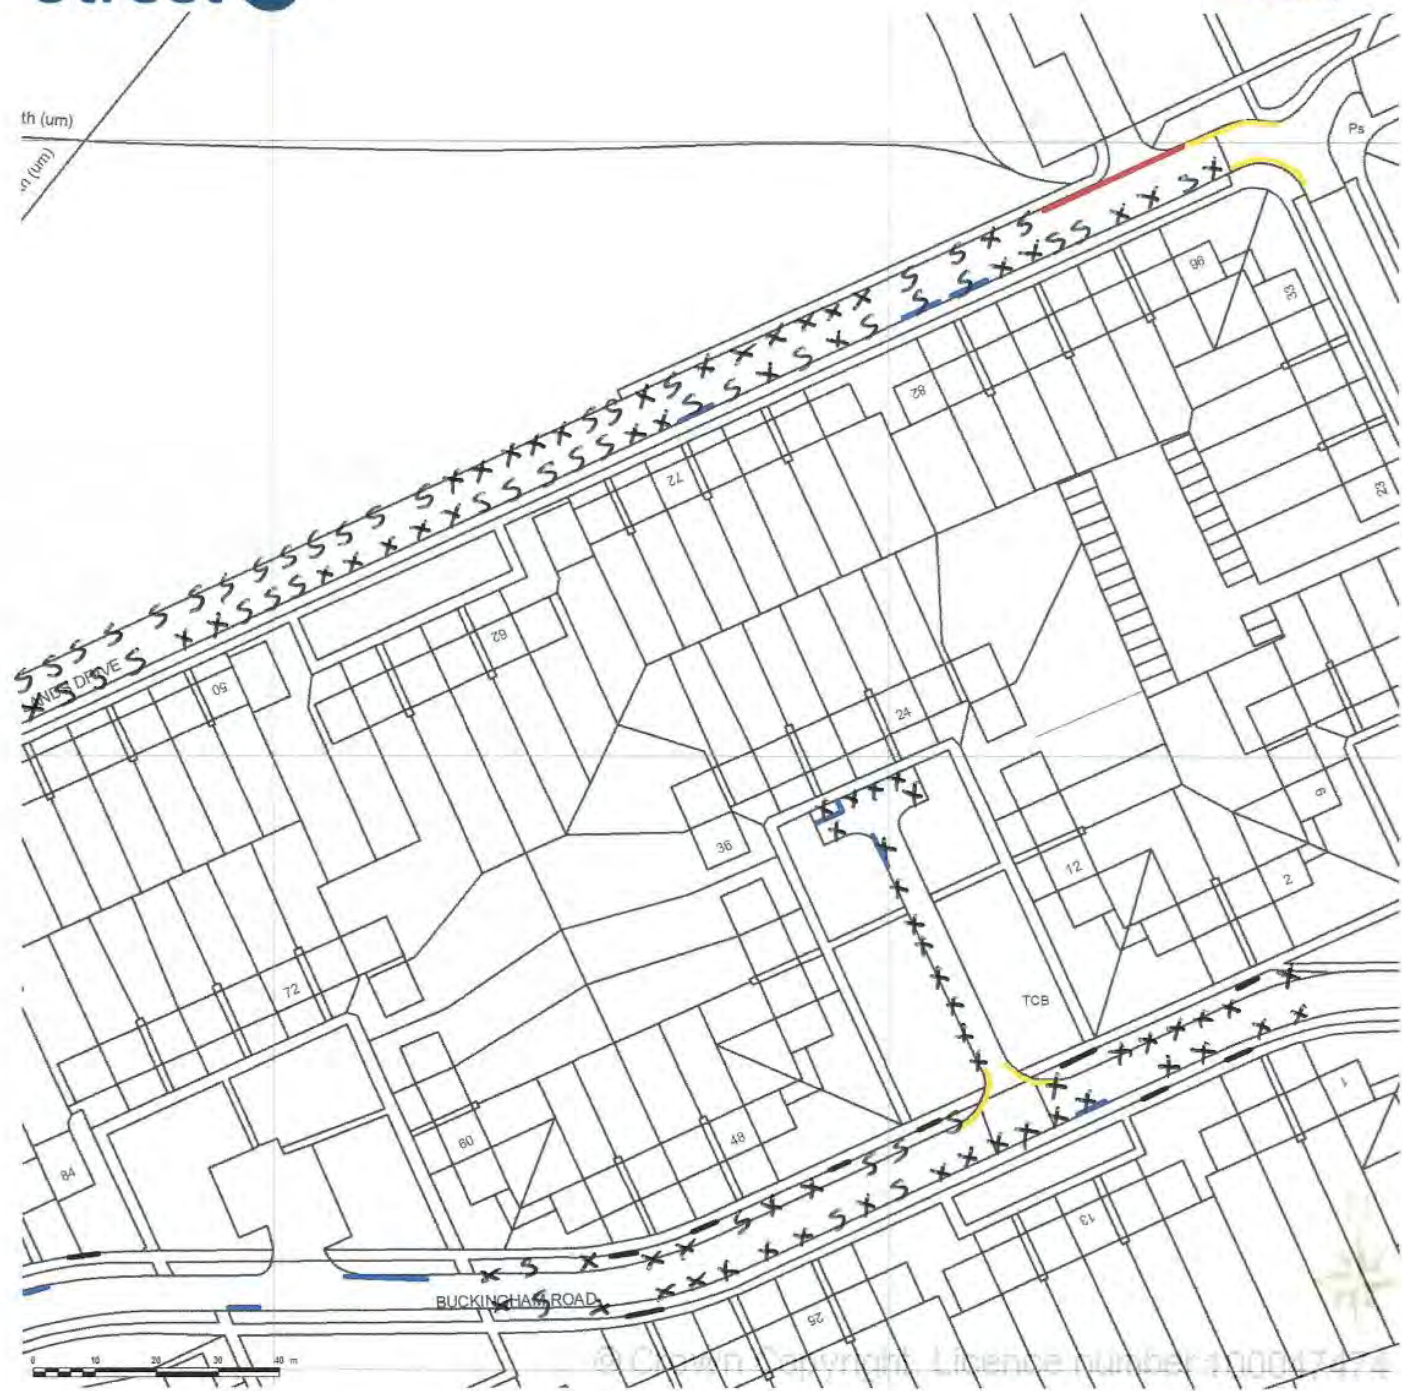

th (um)
m (um)

04/02/2015 16:15.

SITE LOCATION PLAN
AREA 5 HA
SCALE 1:1250 on A4
CENTRE COORDINATES: 517771, 172809

Supplied by Streetwise Maps Ltd
www.streetwise.net
Licence No: 100047474