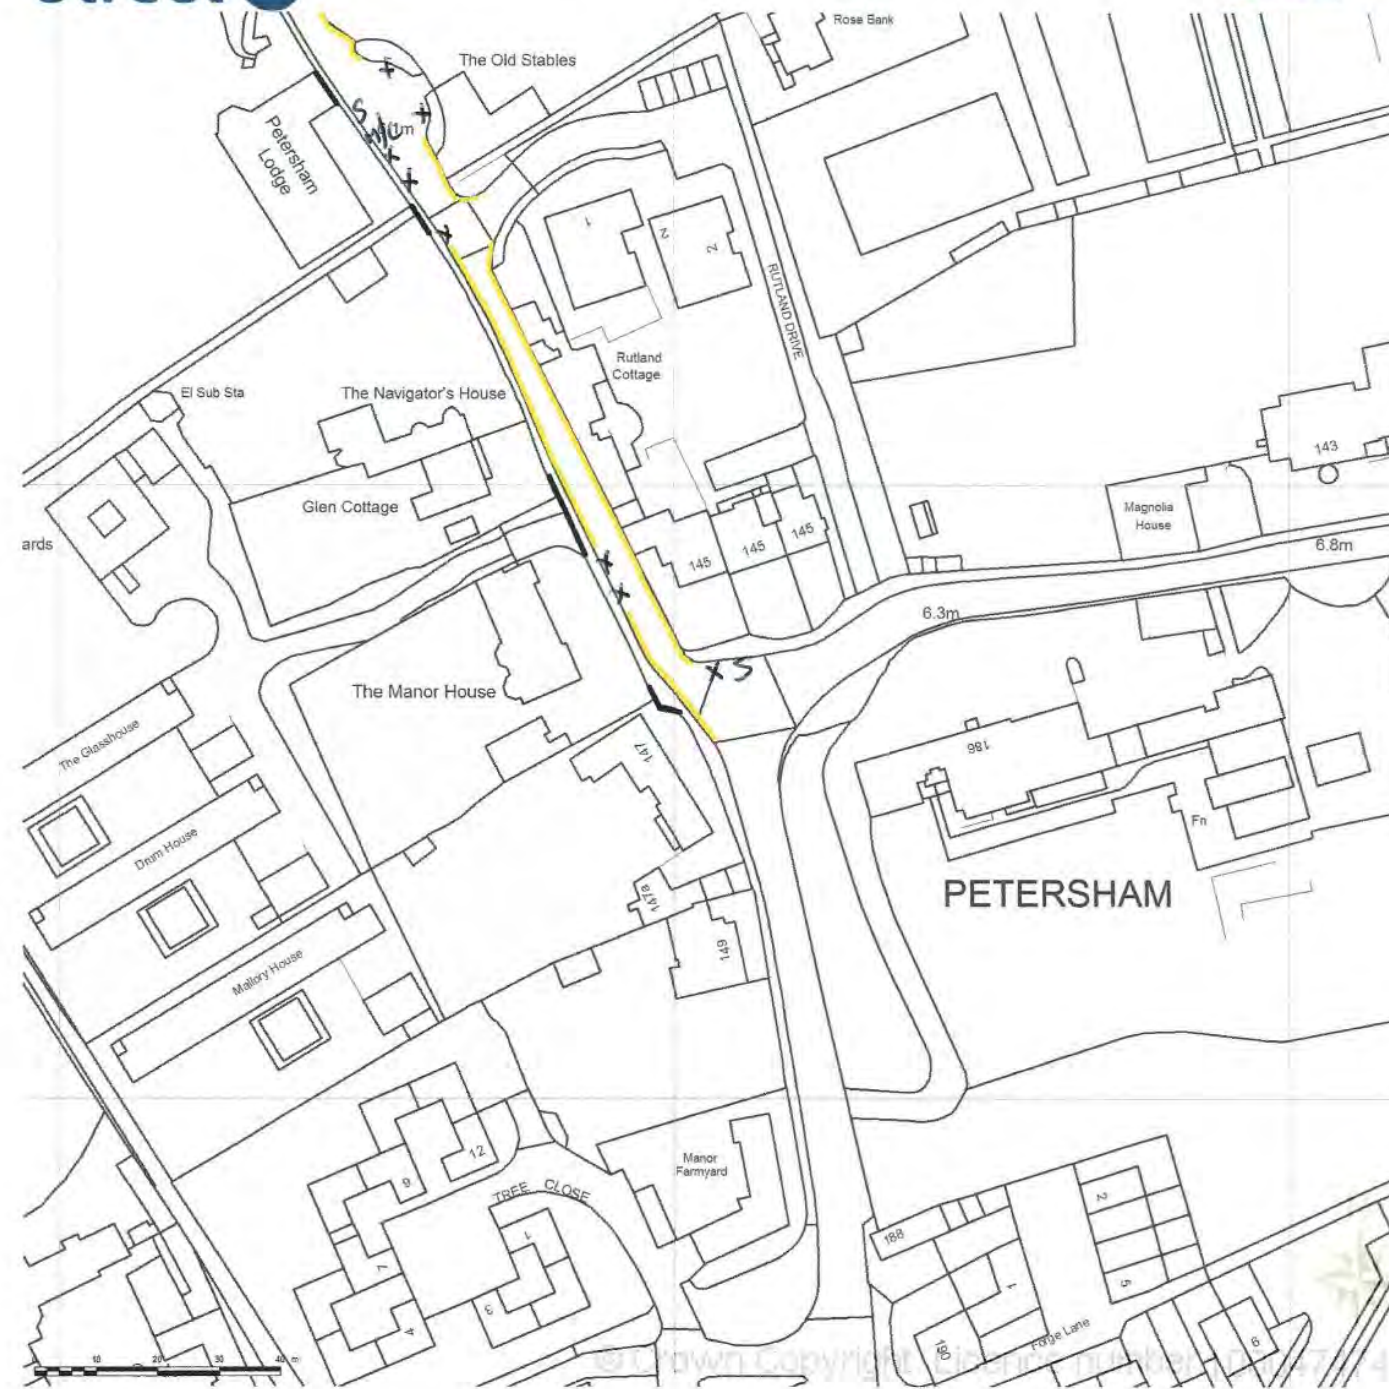

04/02/2015 1600

SITE LOCATION PLAN
AREA 5 HA
SCALE 1:1250 on A4
CENTRE COORDINATES: 518006, 173265

Supplied by Streetwise Maps Ltd
www.streetwise.net
Licence No: 100047474