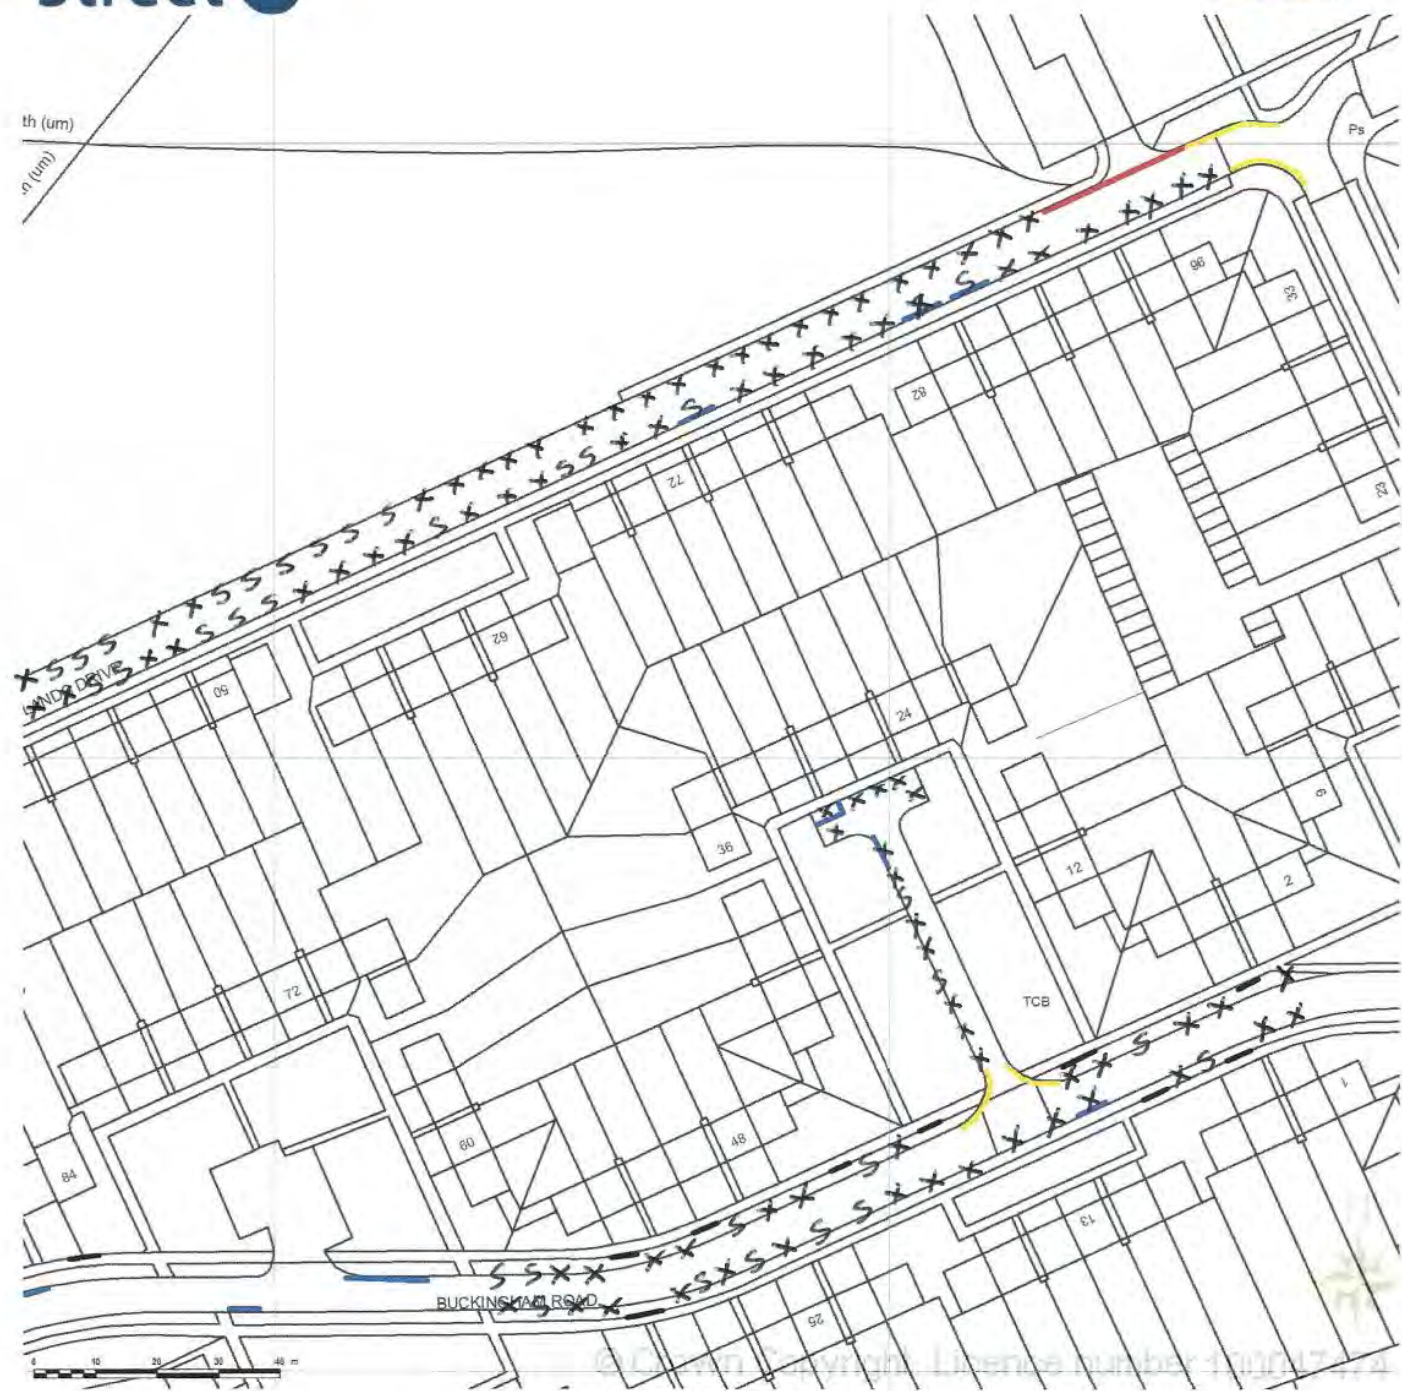

th (um)
n (um)

04/02/2015 14:45

SITE LOCATION PLAN
AREA 5 HA
SCALE 1:1250 on A4

CENTRE COORDINATES: 517771, 172809

Supplied by Streetwise Maps Ltd
www.streetwise.net
Licence No: 100047474