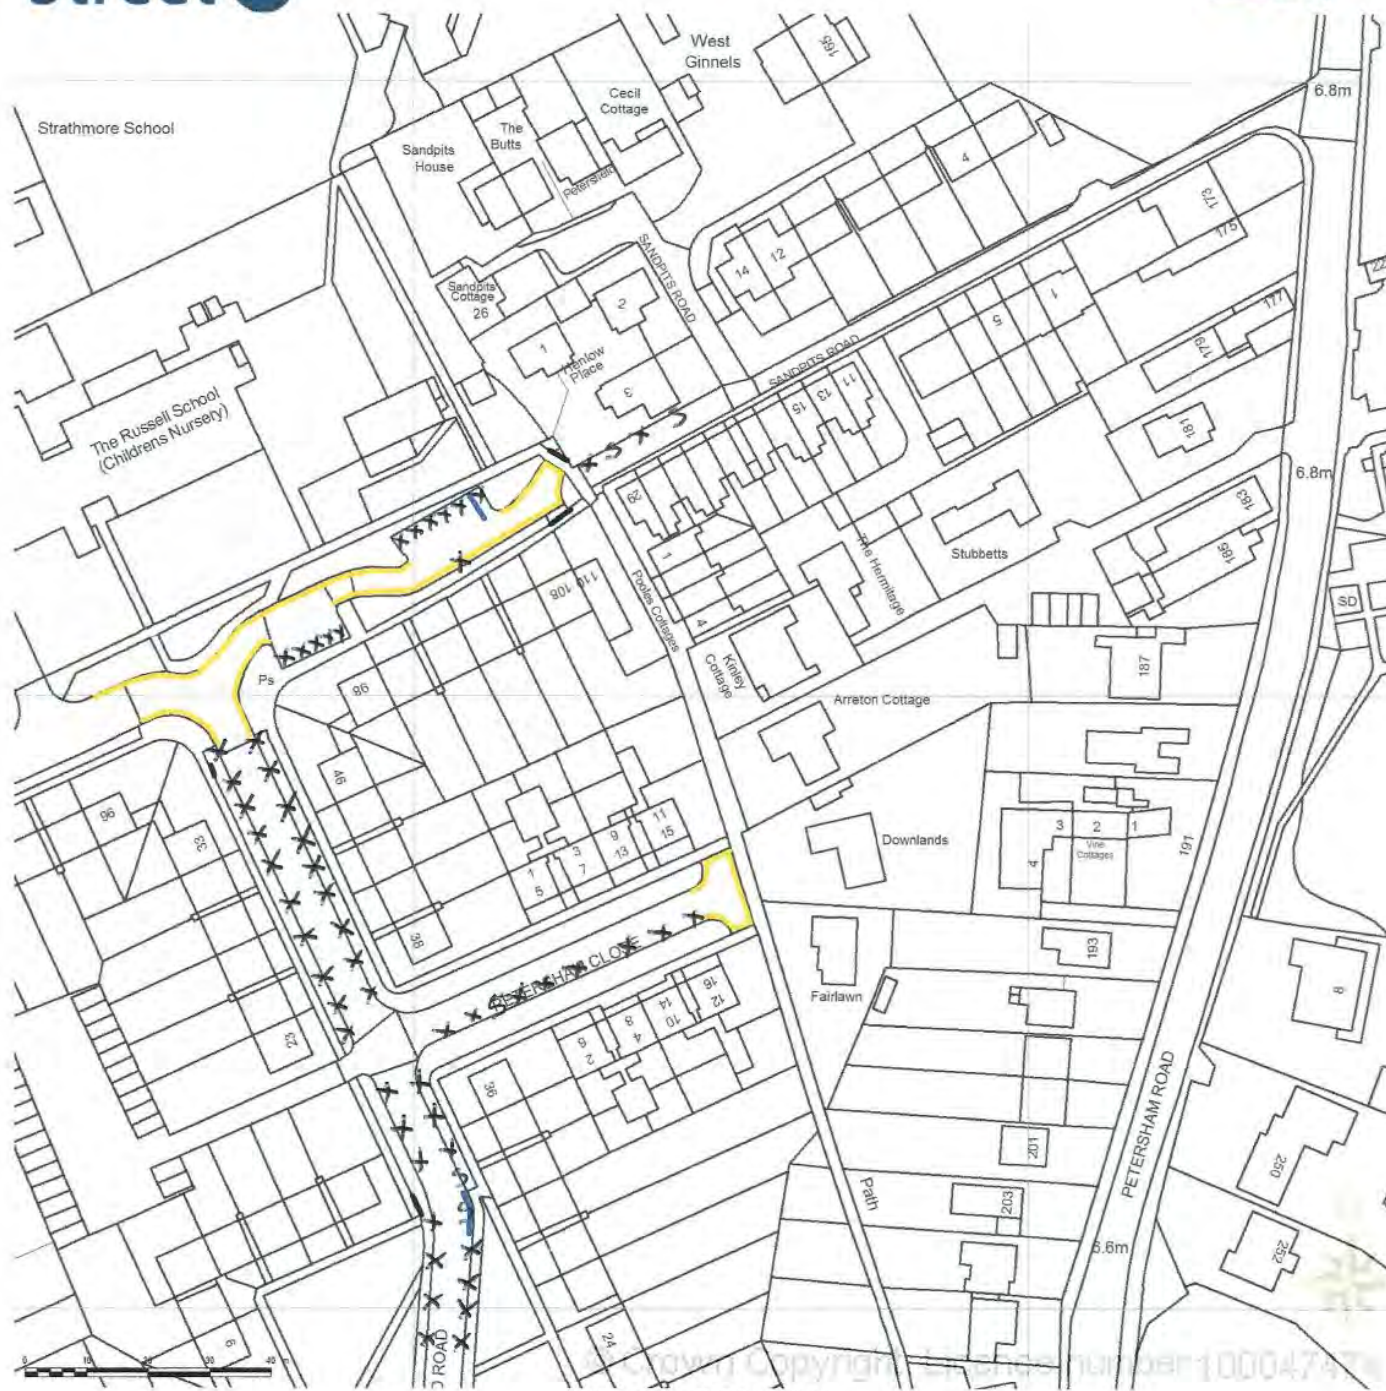

04/02/2015 14:30

SITE LOCATION PLAN
 AREA 5 HA
 SCALE 1:1250 on A4
 CENTRE COORDINATES: 517714, 172516

Supplied by Streetwise Maps Ltd
 www.streetwise.net
 Licence No: 100047474
 18/02/2015 14:48:59

04/02/2015 14:30

SITE LOCATION PLAN
 AREA 5 HA
 SCALE 1:1250 on A4
 CENTRE COORDINATES: 517775, 172523

Supplied by Streetwise Maps Ltd
 www.streetwise.net
 Licence No: 100047474
 18/02/2015 15:17:20

04/02/2015 14:30

SITE LOCATION PLAN
 AREA 5 HA
 SCALE 1:1250 on A4
 CENTRE COORDINATES: 518083, 173028

Supplied by Streetwise Maps Ltd
 www.streetwise.net
 Licence No: 100047474
 18/02/2015 14:51:03

04/02/2015 15:00

SITE LOCATION PLAN
 AREA 5 HA
 SCALE 1:1250 on A4
 CENTRE COORDINATES: 518006, 173265

Supplied by Streetwise Maps Ltd
 www.streetwise.net
 Licence No: 100047474