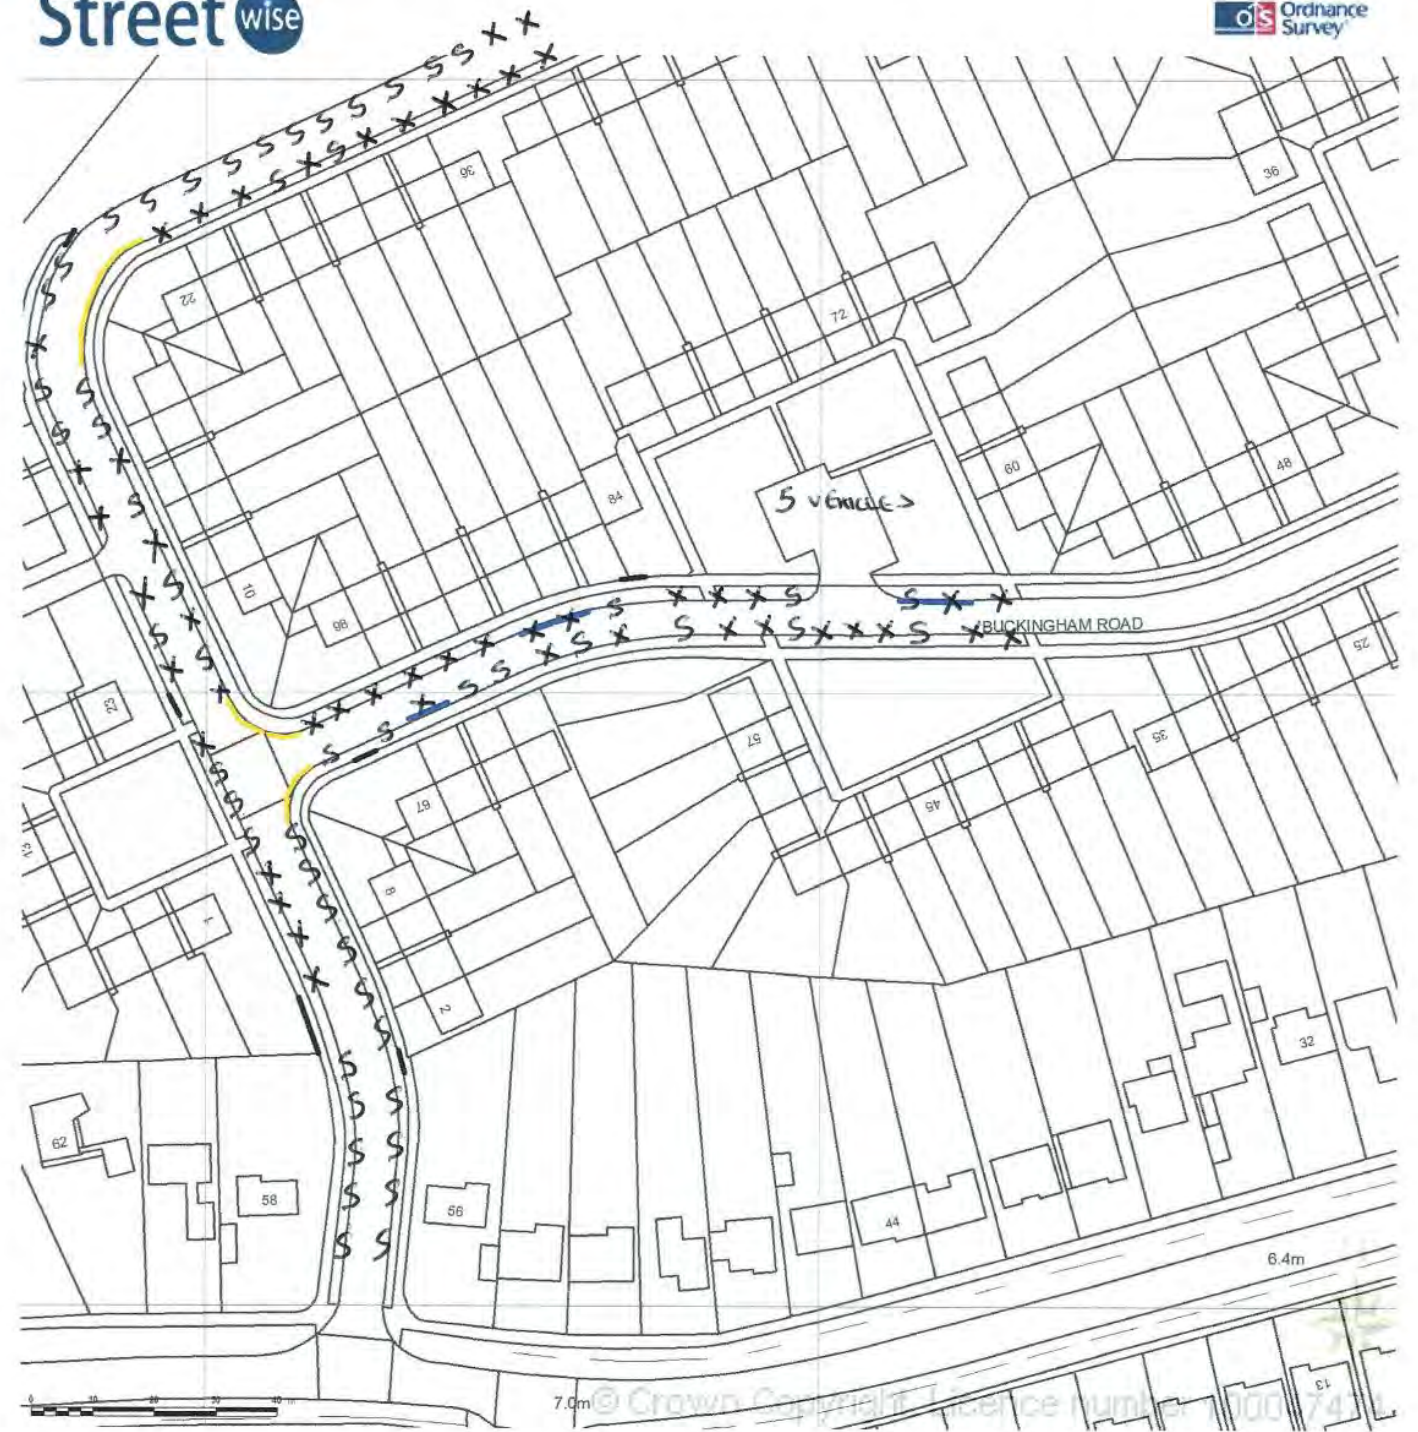

05/02/2015 08:00

SITE LOCATION PLAN
AREA 5 HA
SCALE 1:1250 on A4
CENTRE COORDINATES: 517682, 172692

Supplied by Streetwise Maps Ltd
www.streetwise.net
Licence No: 100047474