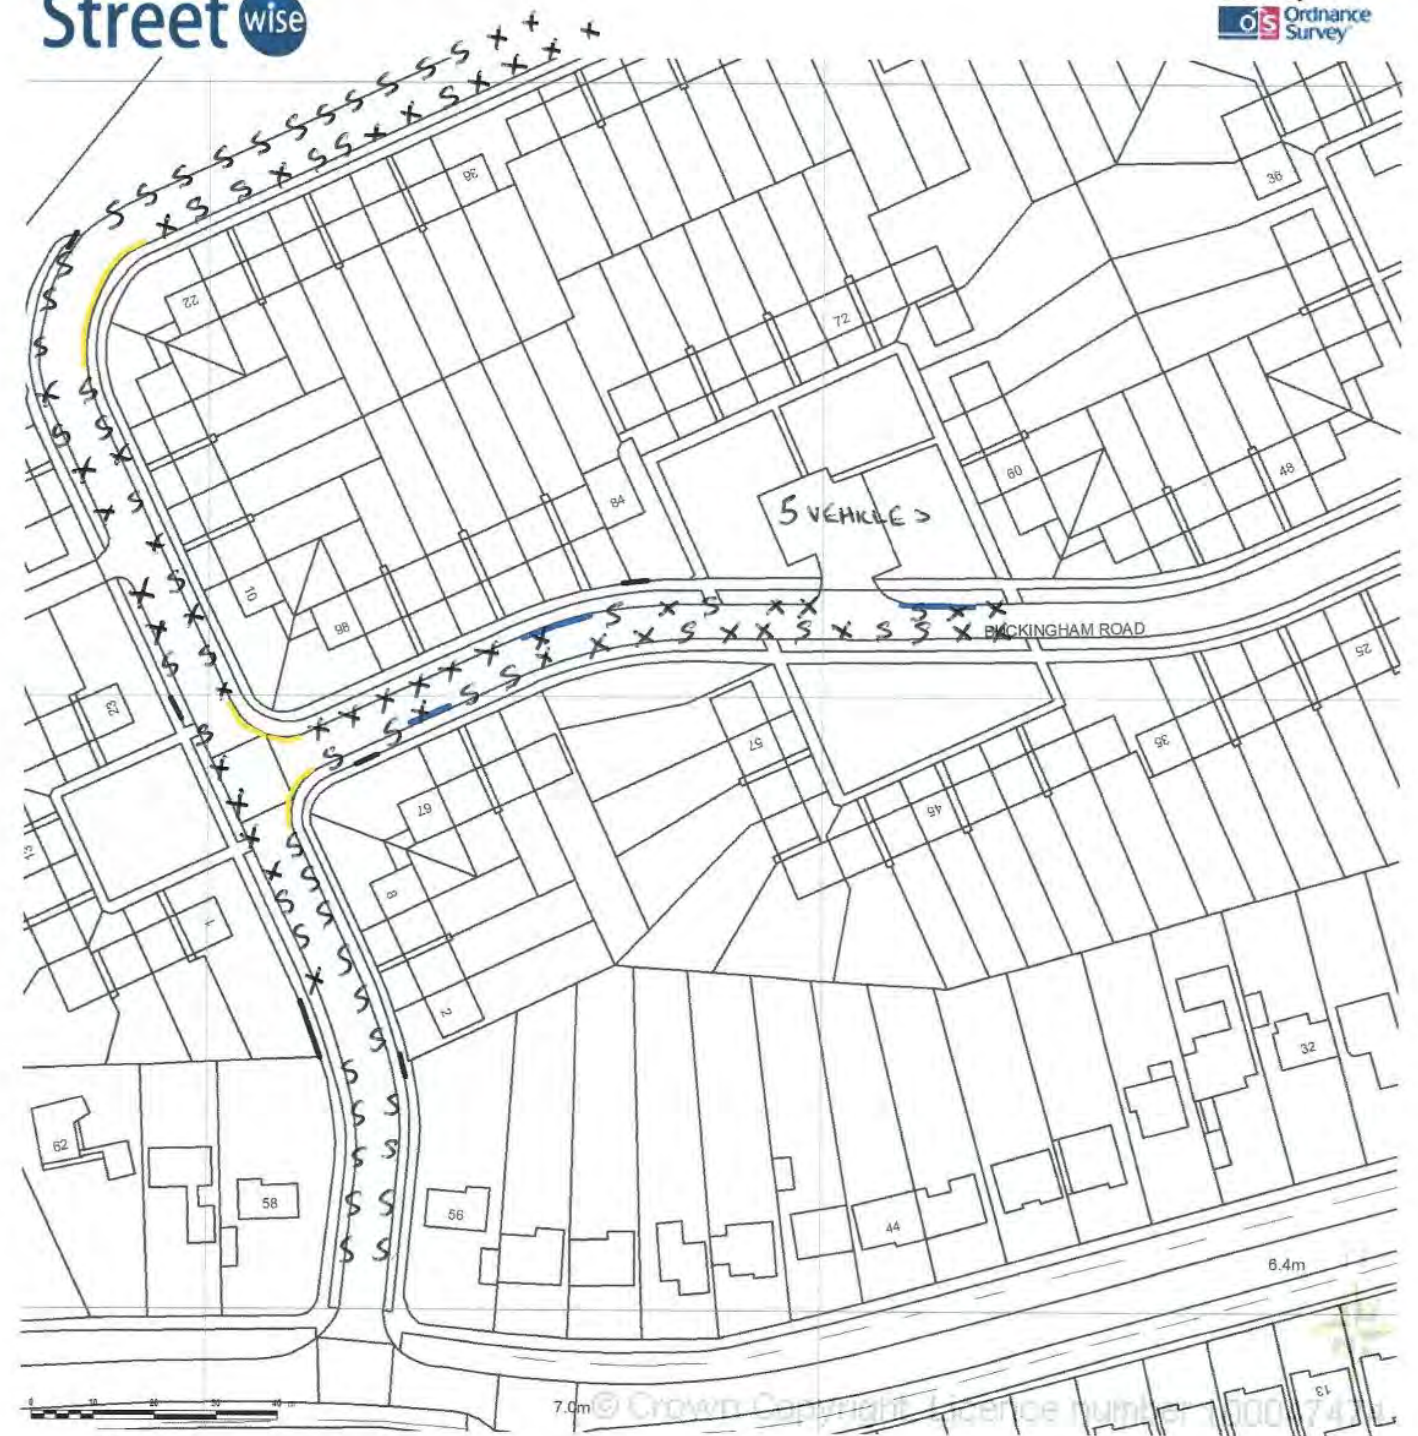

05/02/2015 0830

SITE LOCATION PLAN
AREA 5 HA
SCALE 1:1250 on A4
CENTRE COORDINATES: 517682, 172692

Supplied by Streetwise Maps Ltd
www.streetwise.net
Licence No: 100047474