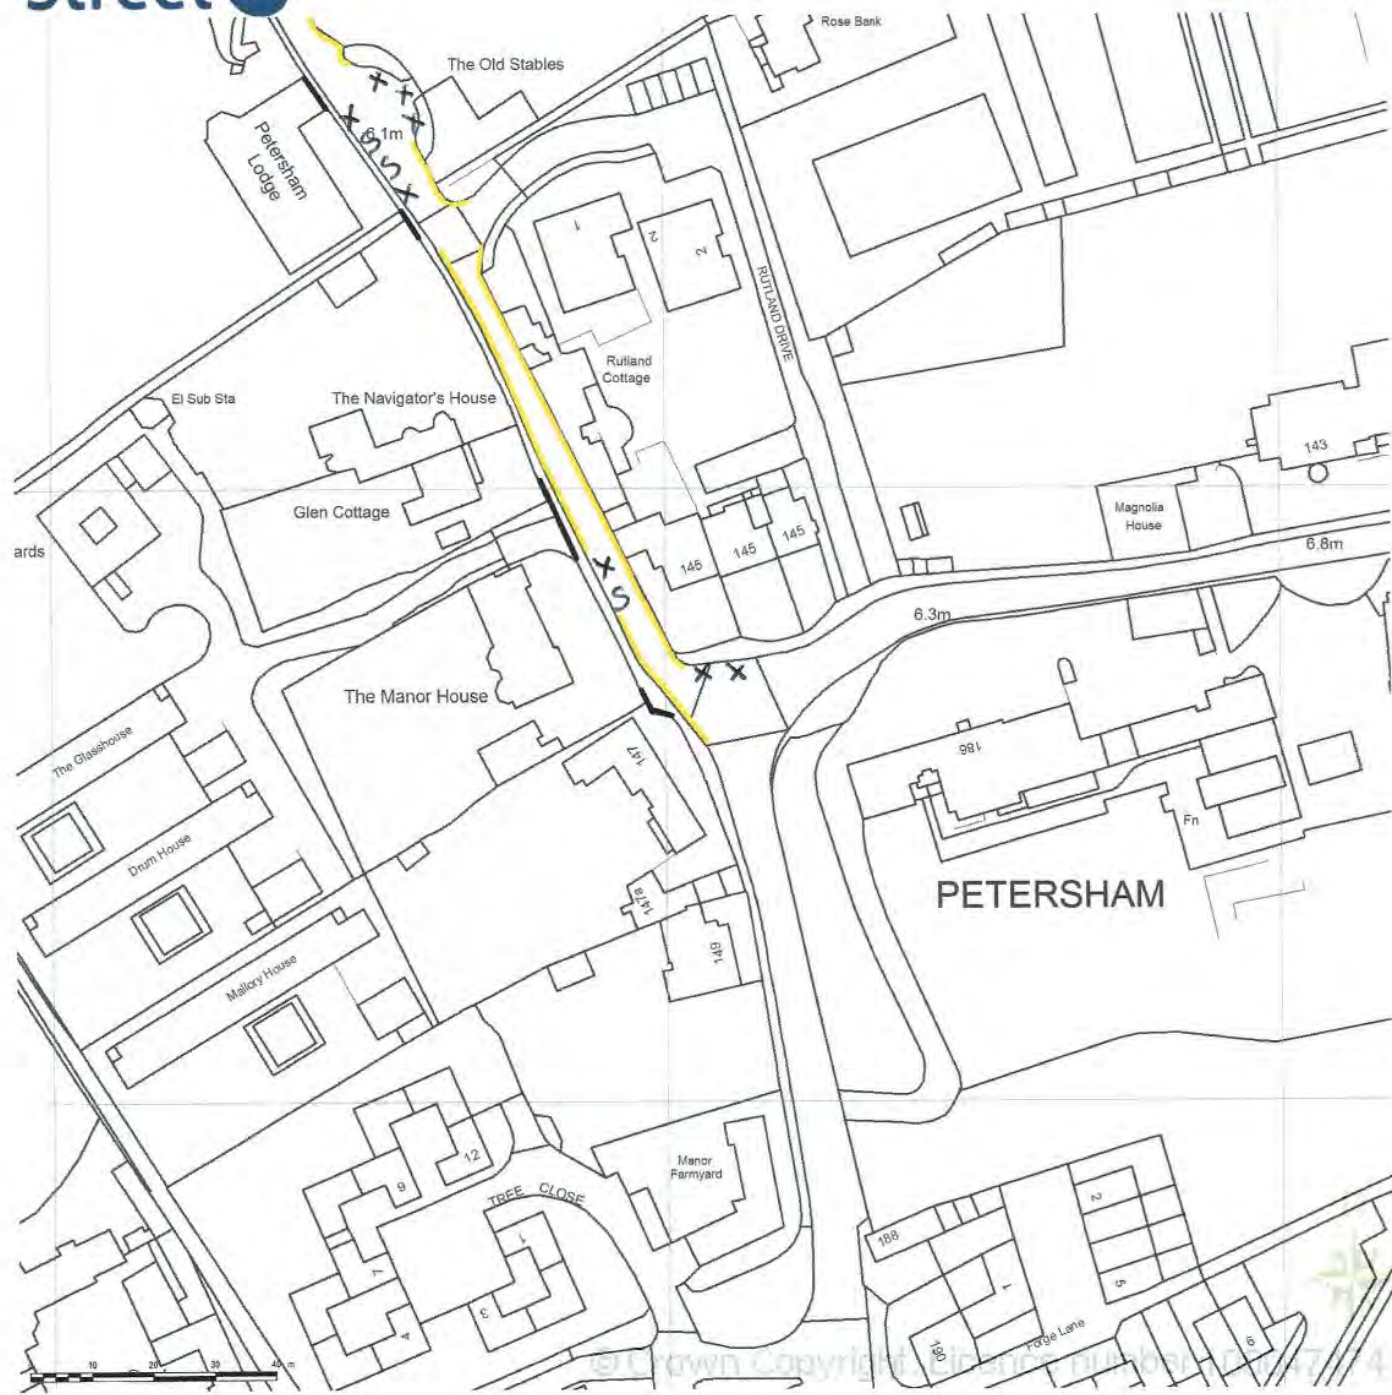

05/02/2015 1400

SITE LOCATION PLAN
AREA 5 HA
SCALE 1:1250 on A4
CENTRE COORDINATES: 518006, 173265

Supplied by Streetwise Maps Ltd
www.streetwise.net
Licence No: 100047474