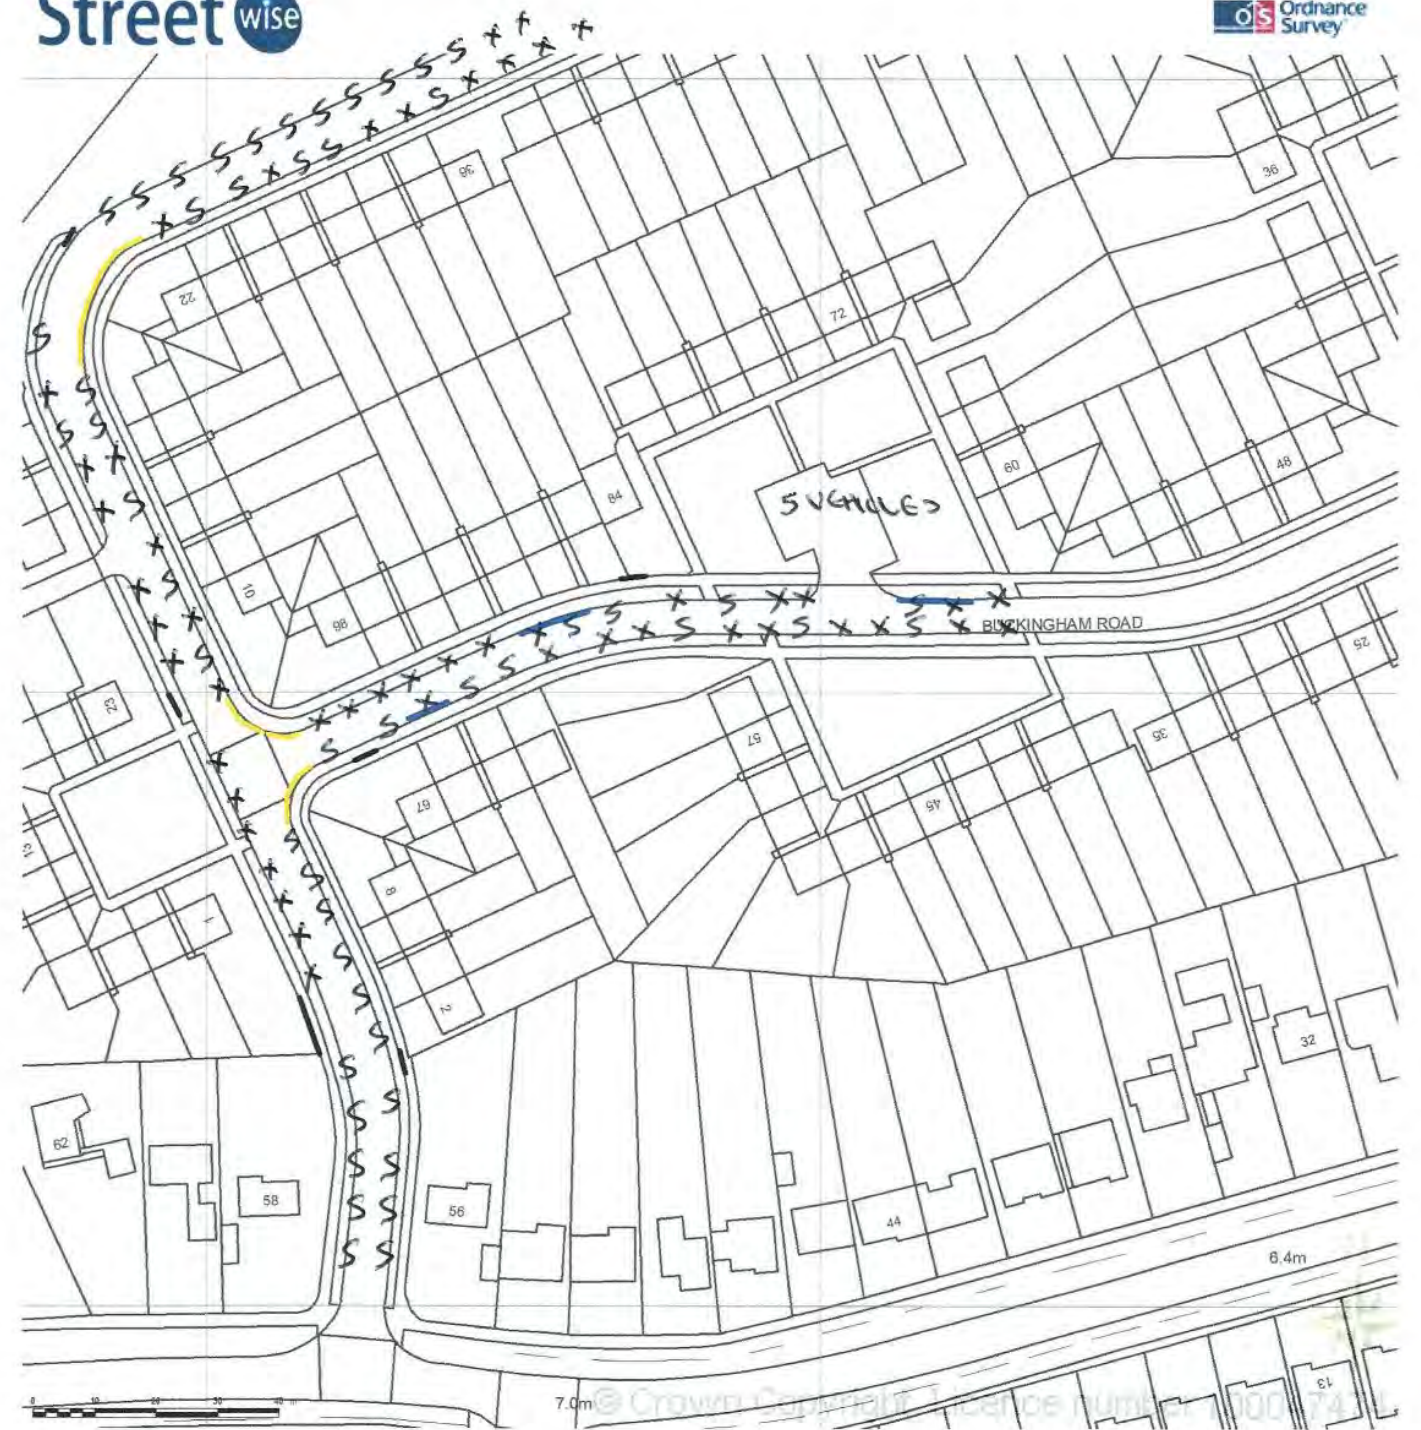

05/02/2015 - 0845

SITE LOCATION PLAN
AREA 5 HA
SCALE 1:1250 on A4
CENTRE COORDINATES: 517682, 172692

Supplied by Streetwise Maps Ltd
www.streetwise.net
Licence No: 100047474