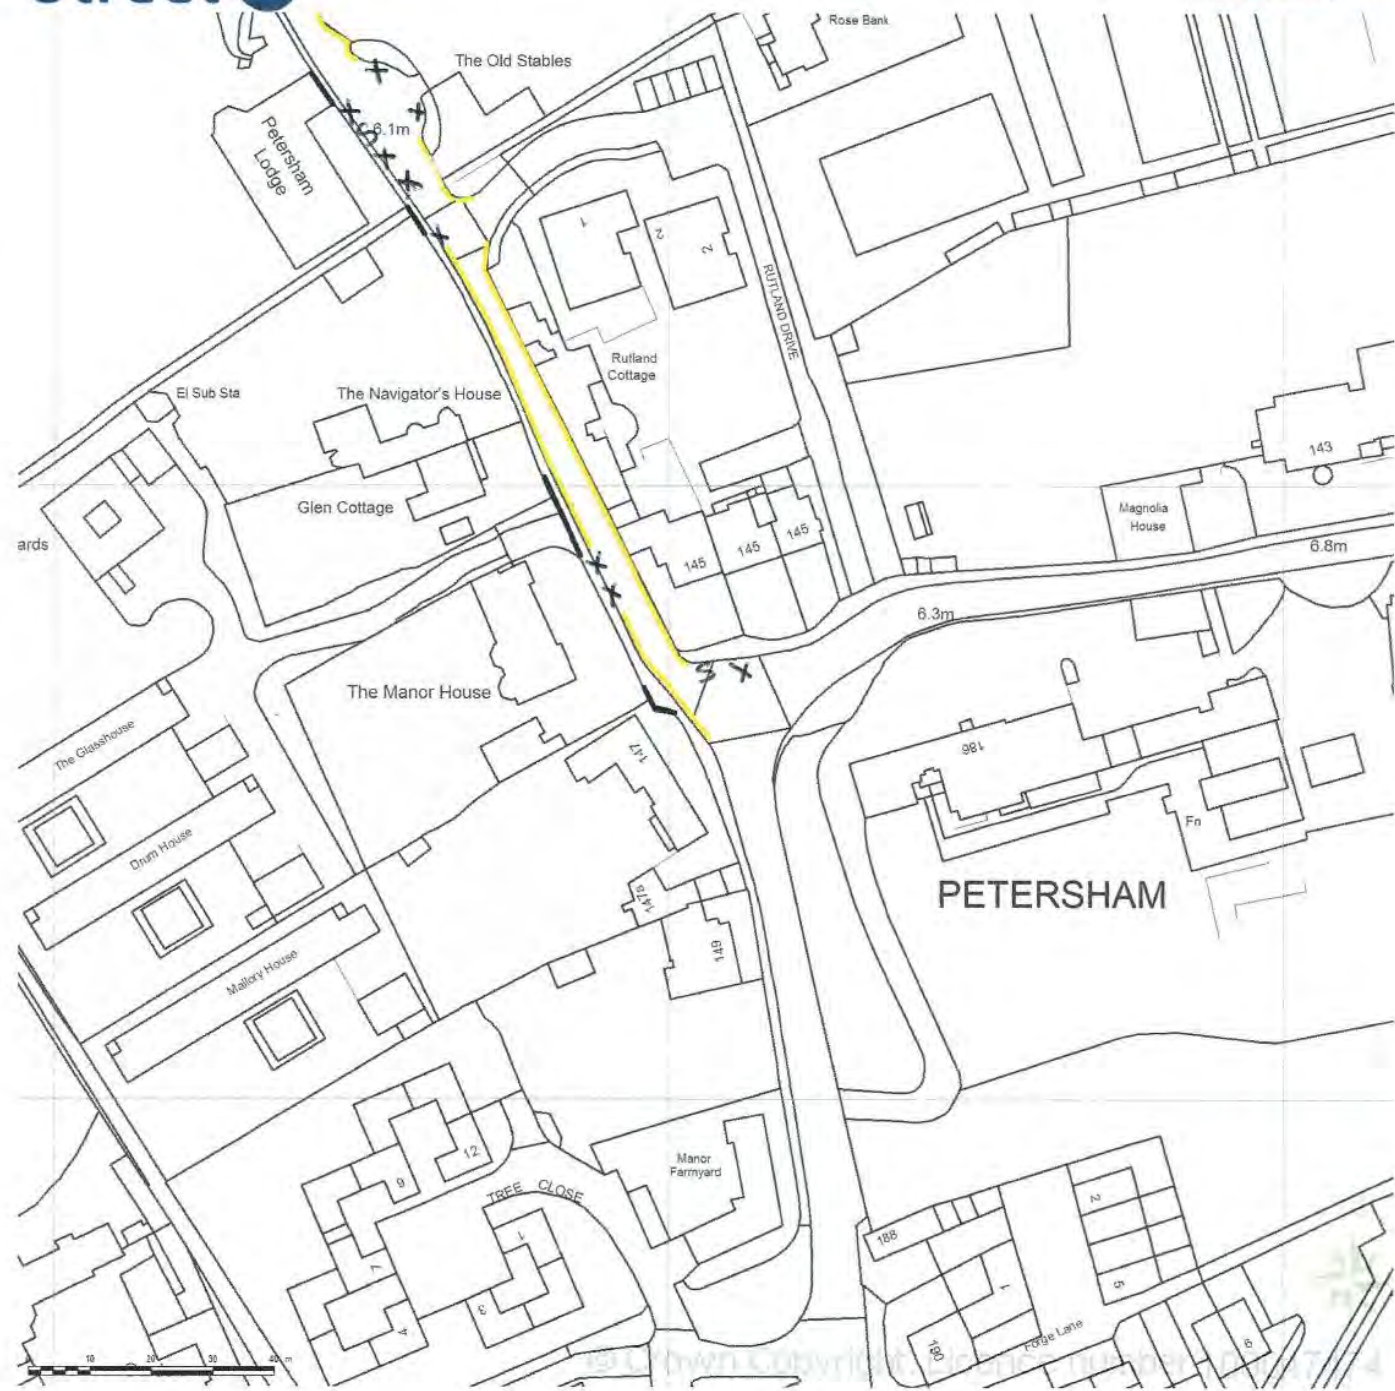

05/02/2013 145

SITE LOCATION PLAN
AREA 5 HA
SCALE 1:1250 on A4
CENTRE COORDINATES: 518006, 173265

Supplied by Streetwise Maps Ltd
www.streetwise.net
Licence No: 100047474