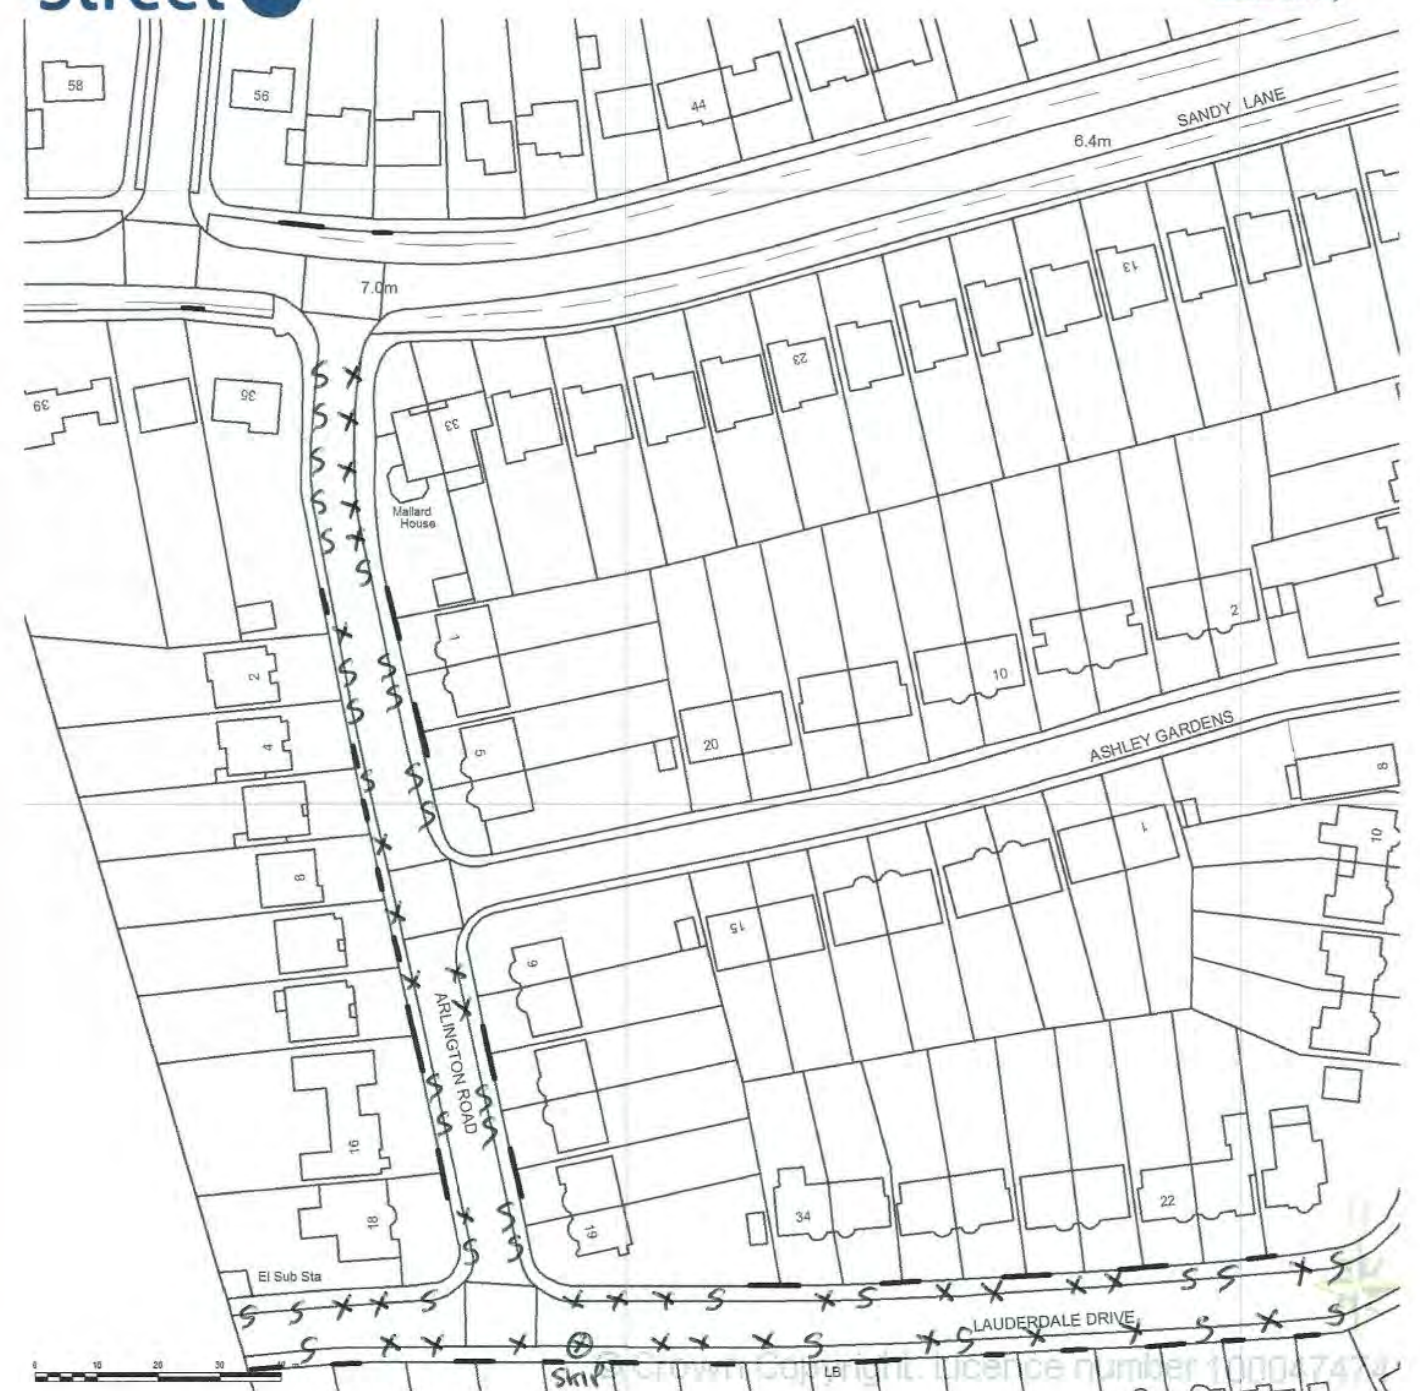

Supplied by Streetwise Maps Ltd
 www.streetwise.net
 Licence No: 100047474

05/02/2015 0900

SITE LOCATION PLAN
 AREA 5 HA
 SCALE 1:1250 on A4
 CENTRE COORDINATES: 517775, 172523

Supplied by Streetwise Maps Ltd
www.streetwise.net
 Licence No: 100047474