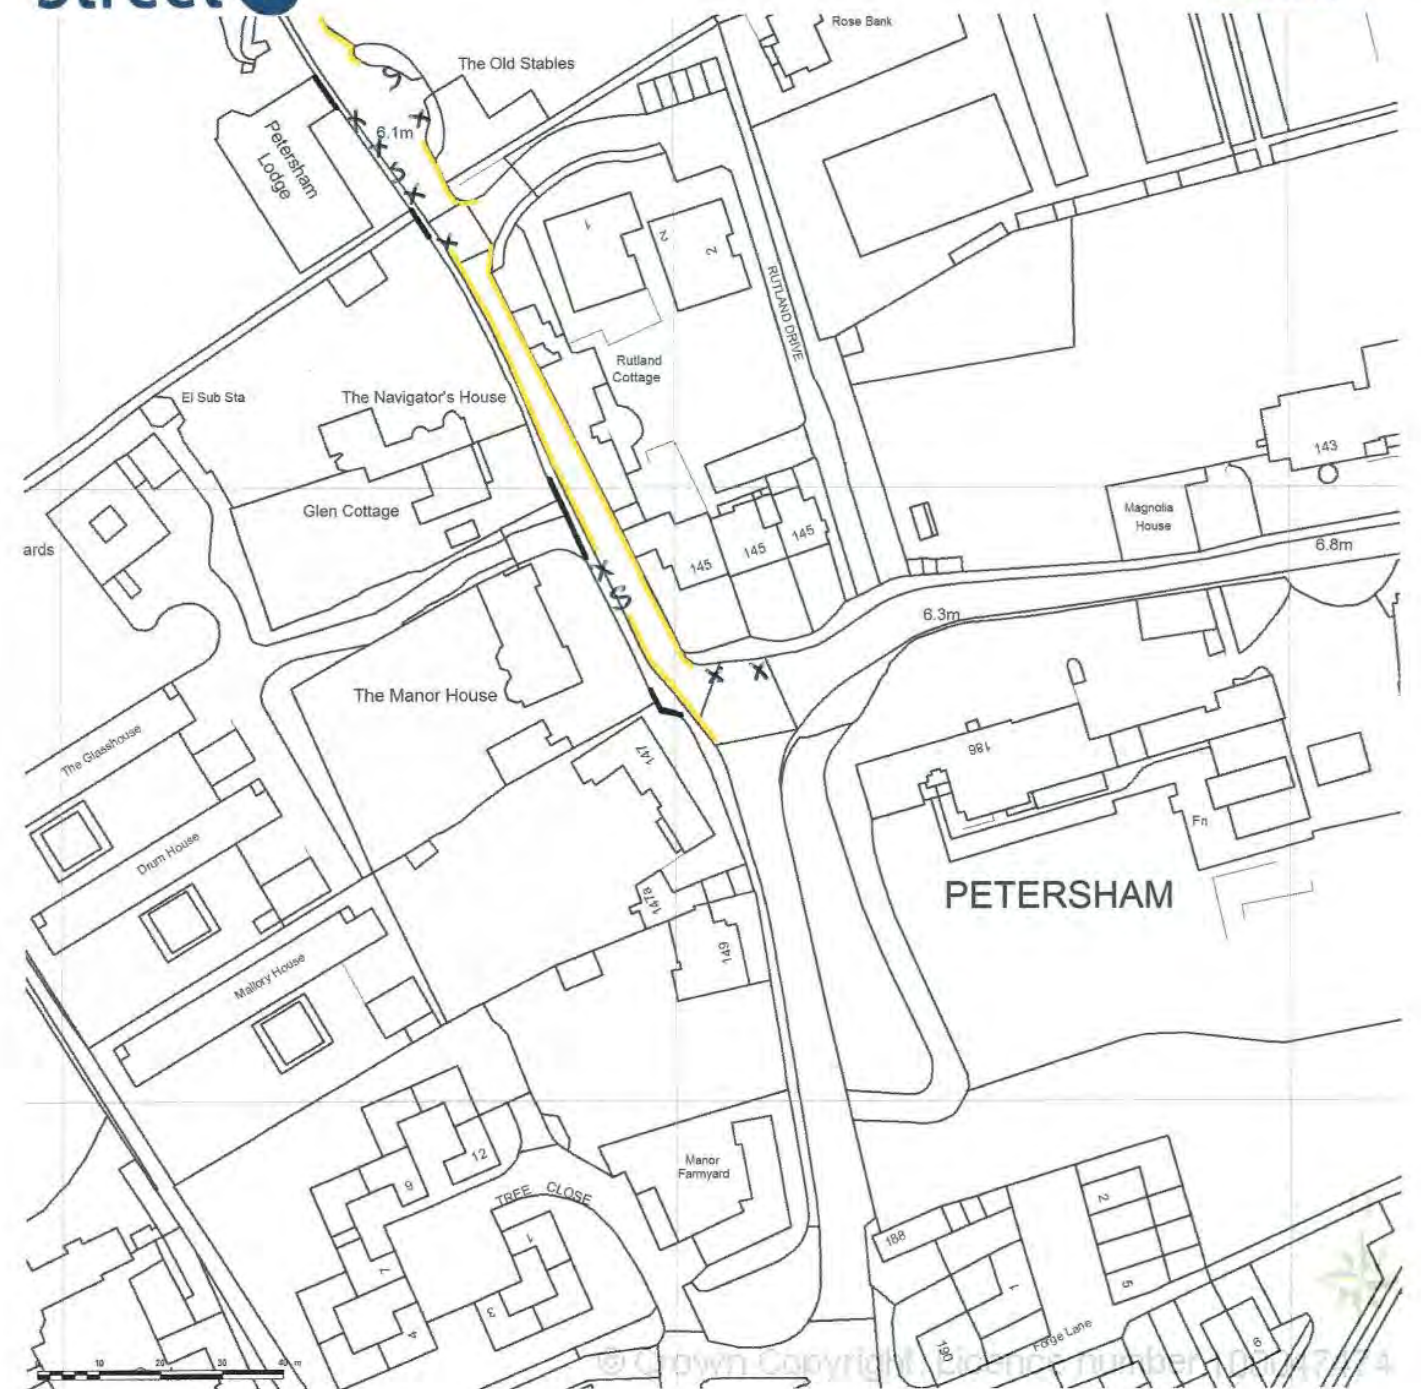

05/02/2015 0930

SITE LOCATION PLAN
AREA 5 HA
SCALE 1:1250 on A4
CENTRE COORDINATES: 518006, 173265

Supplied by Streetwise Maps Ltd
www.streetwise.net
Licence No: 100047474