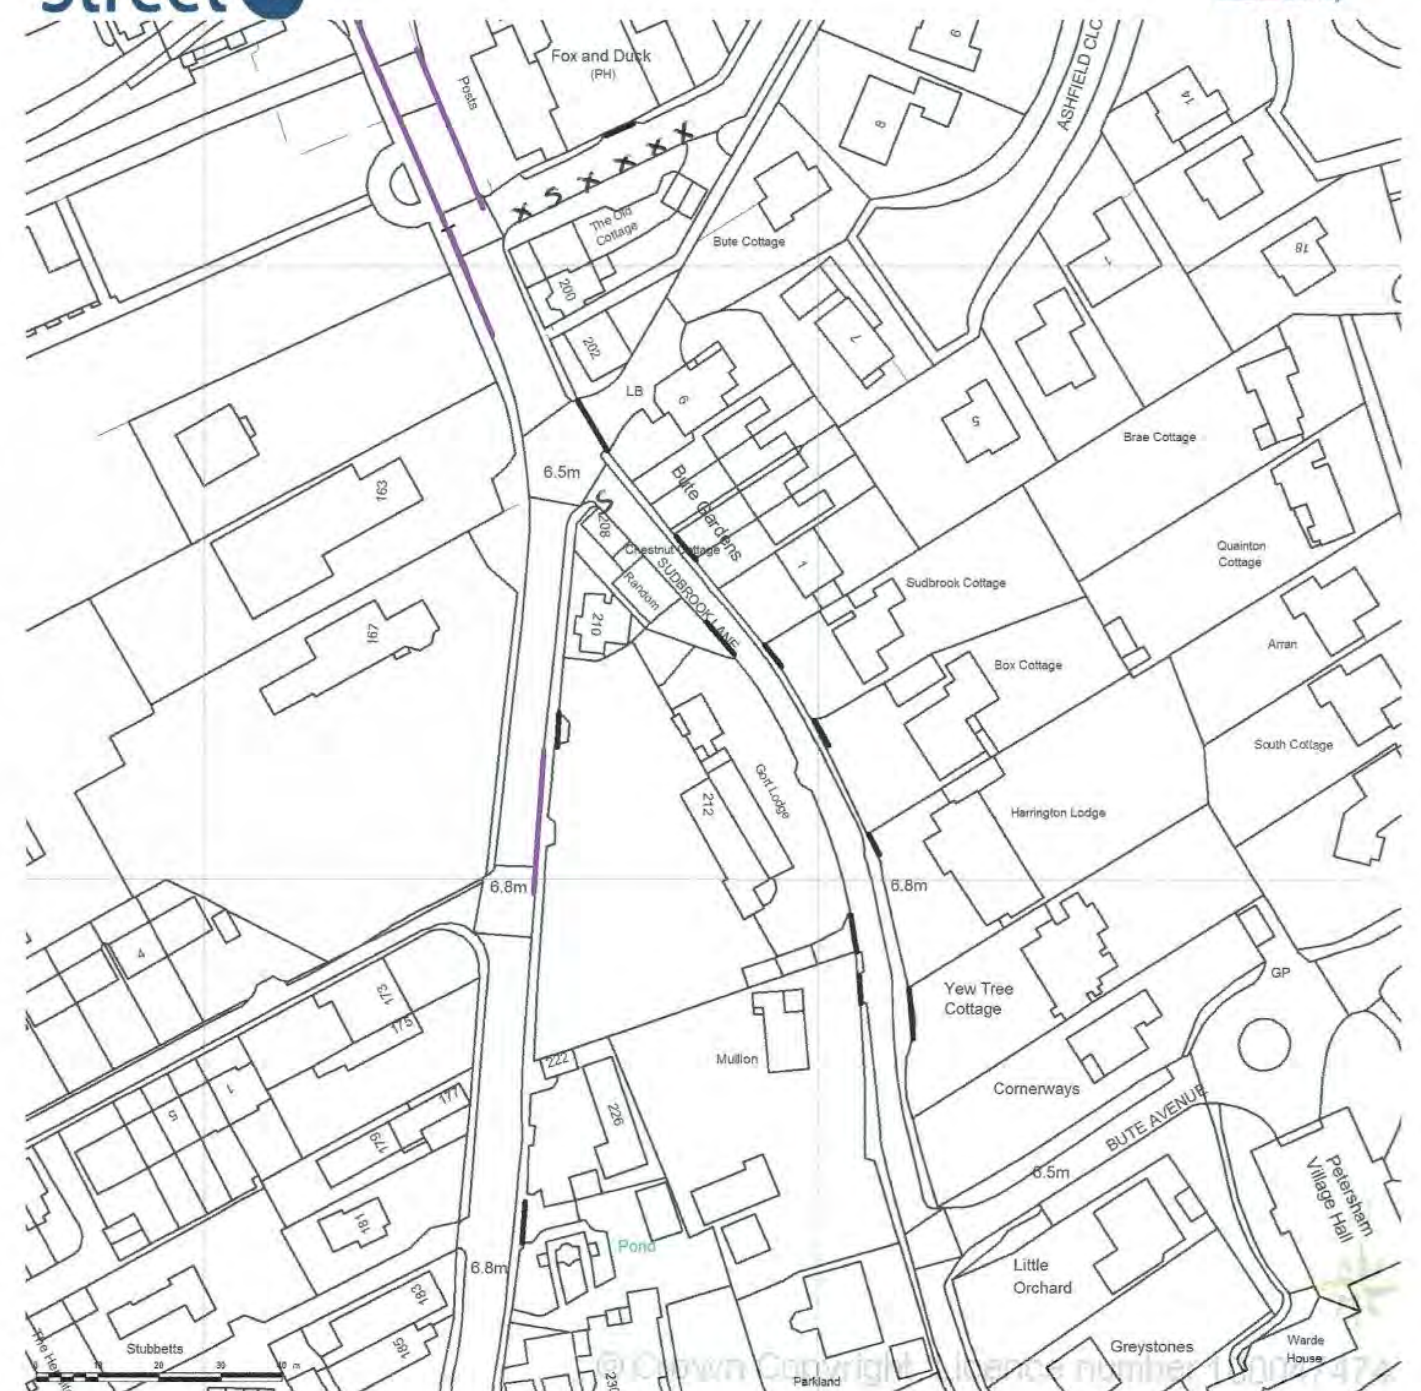

05/02/2015 1445

SITE LOCATION PLAN
AREA 5 HA
SCALE 1:1250 on A4
CENTRE COORDINATES: 518083, 173028

Supplied by Streetwise Maps Ltd
www.streetwise.net
Licence No: 100047474