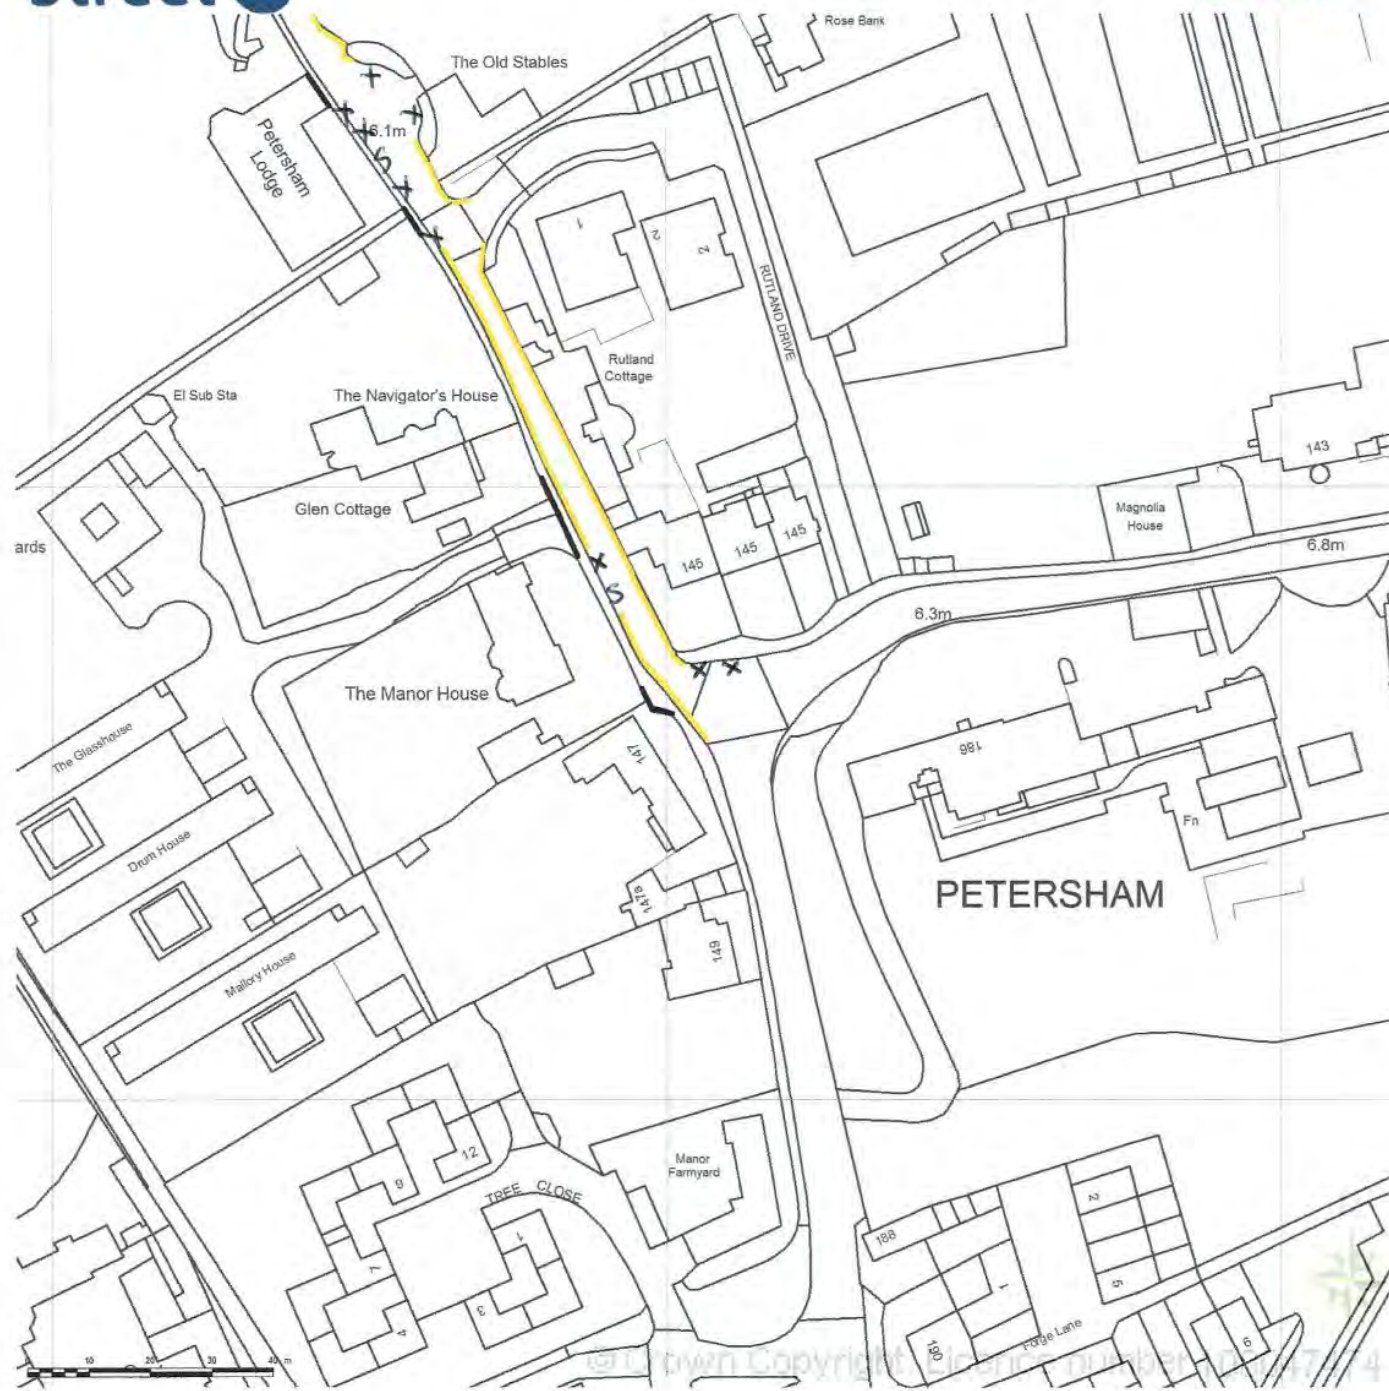

05/02/2015 1415

SITE LOCATION PLAN
AREA 5 HA
SCALE 1:1250 on A4
CENTRE COORDINATES: 518006, 173265

Supplied by Streetwise Maps Ltd
www.streetwise.net
Licence No: 100047474