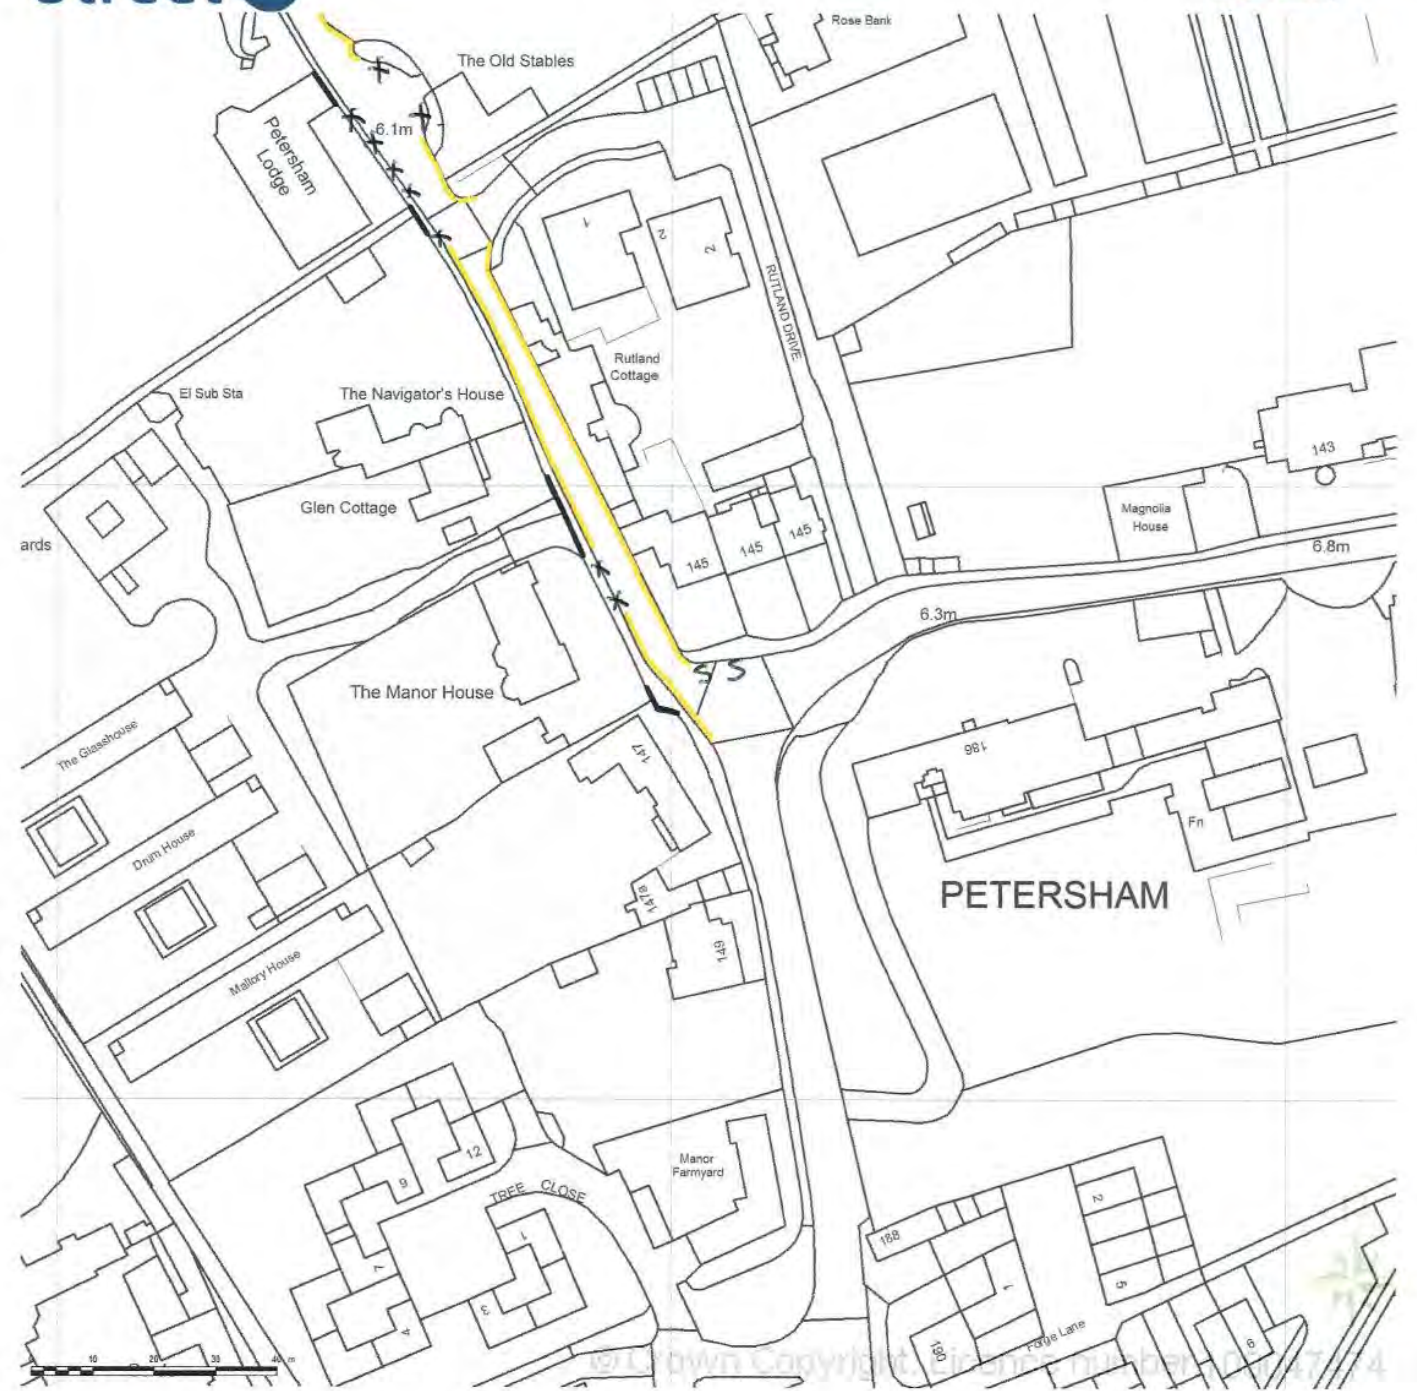

Supplied by Streetwise Maps Ltd
 www.streetwise.net
 Licence No: 100047474

05/02/2015 0830

SITE LOCATION PLAN
 AREA 5 HA
 SCALE 1:1250 on A4
 CENTRE COORDINATES: 518083, 173028

Supplied by Streetwise Maps Ltd
www.streetwise.net
 Licence No: 100047474