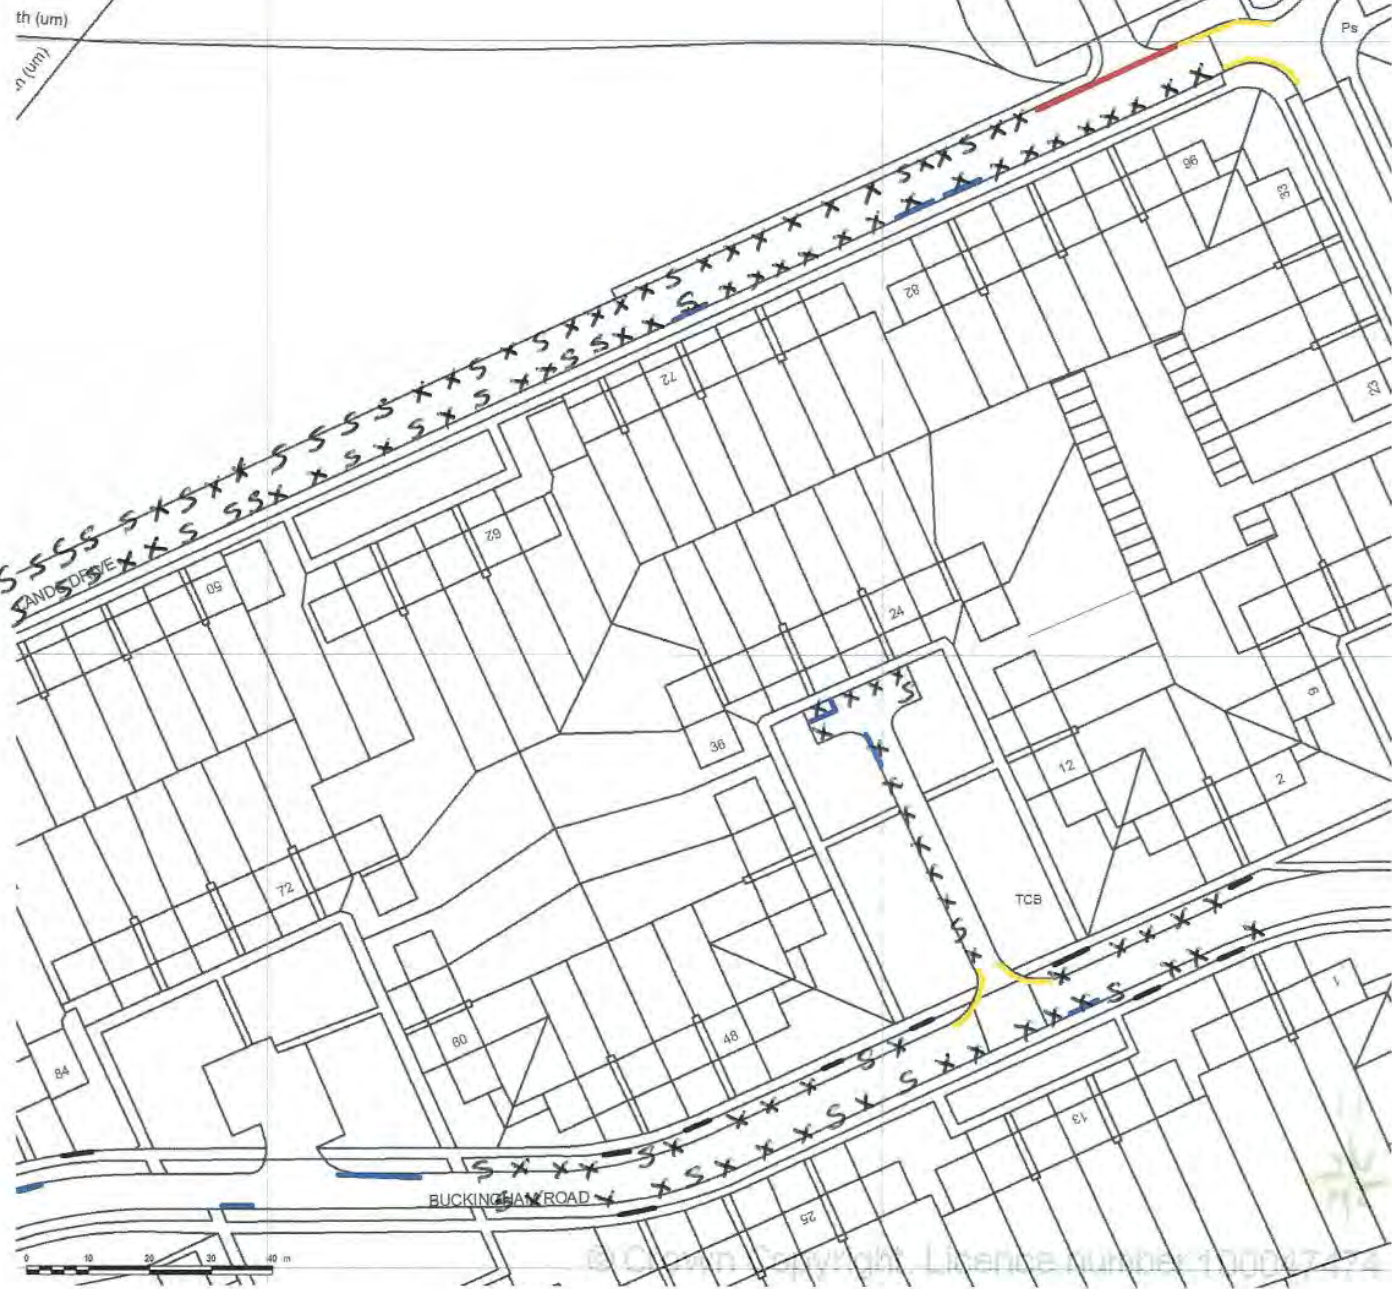

05/02/2015 0915

SITE LOCATION PLAN
AREA 5 HA
SCALE 1:1250 on A4
CENTRE COORDINATES: 517771, 172809

Supplied by Streetwise Maps Ltd
www.streetwise.net
Licence No: 100047474