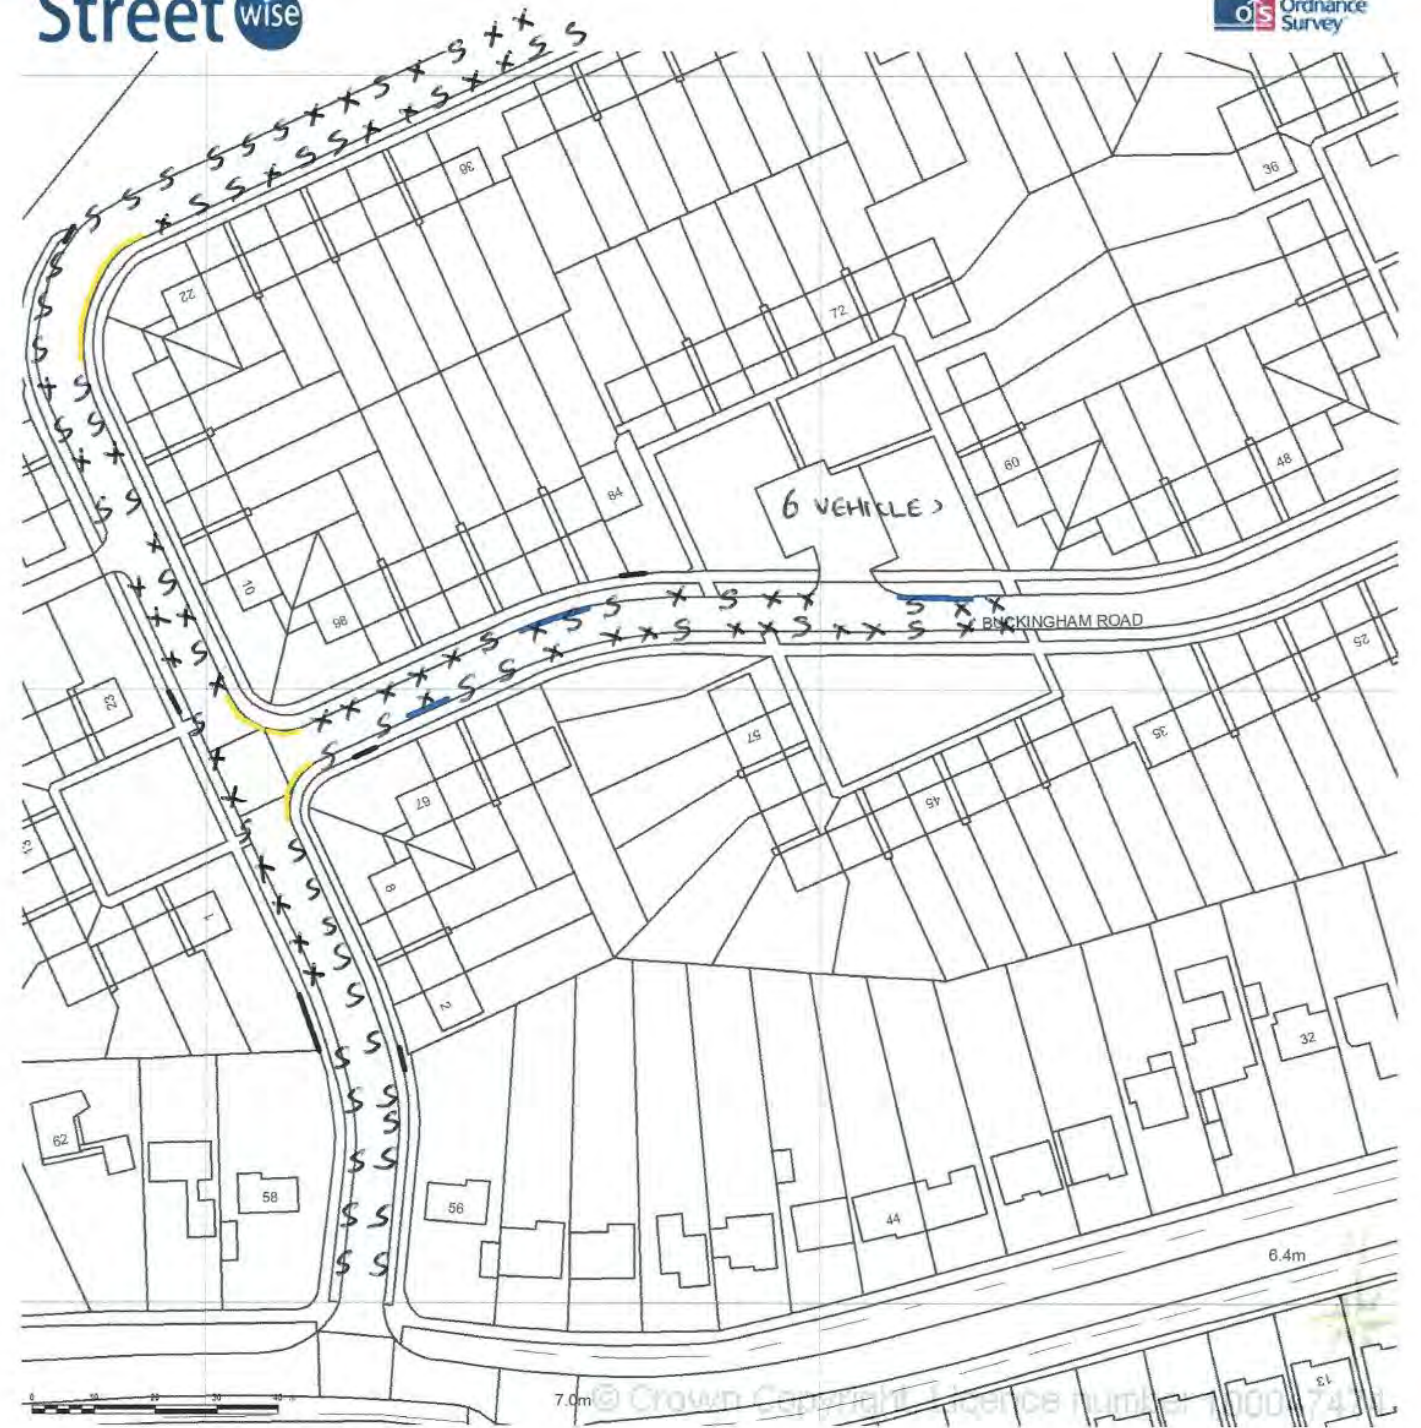

Supplied by Streetwise Maps Ltd
 www.streetwise.net
 Licence No: 100047474

05/02/2015 0915

SITE LOCATION PLAN
AREA 5 HA
SCALE 1:1250 on A4
CENTRE COORDINATES: 517771, 172809

Supplied by Streetwise Maps Ltd
www.streetwise.net
Licence No: 100047474