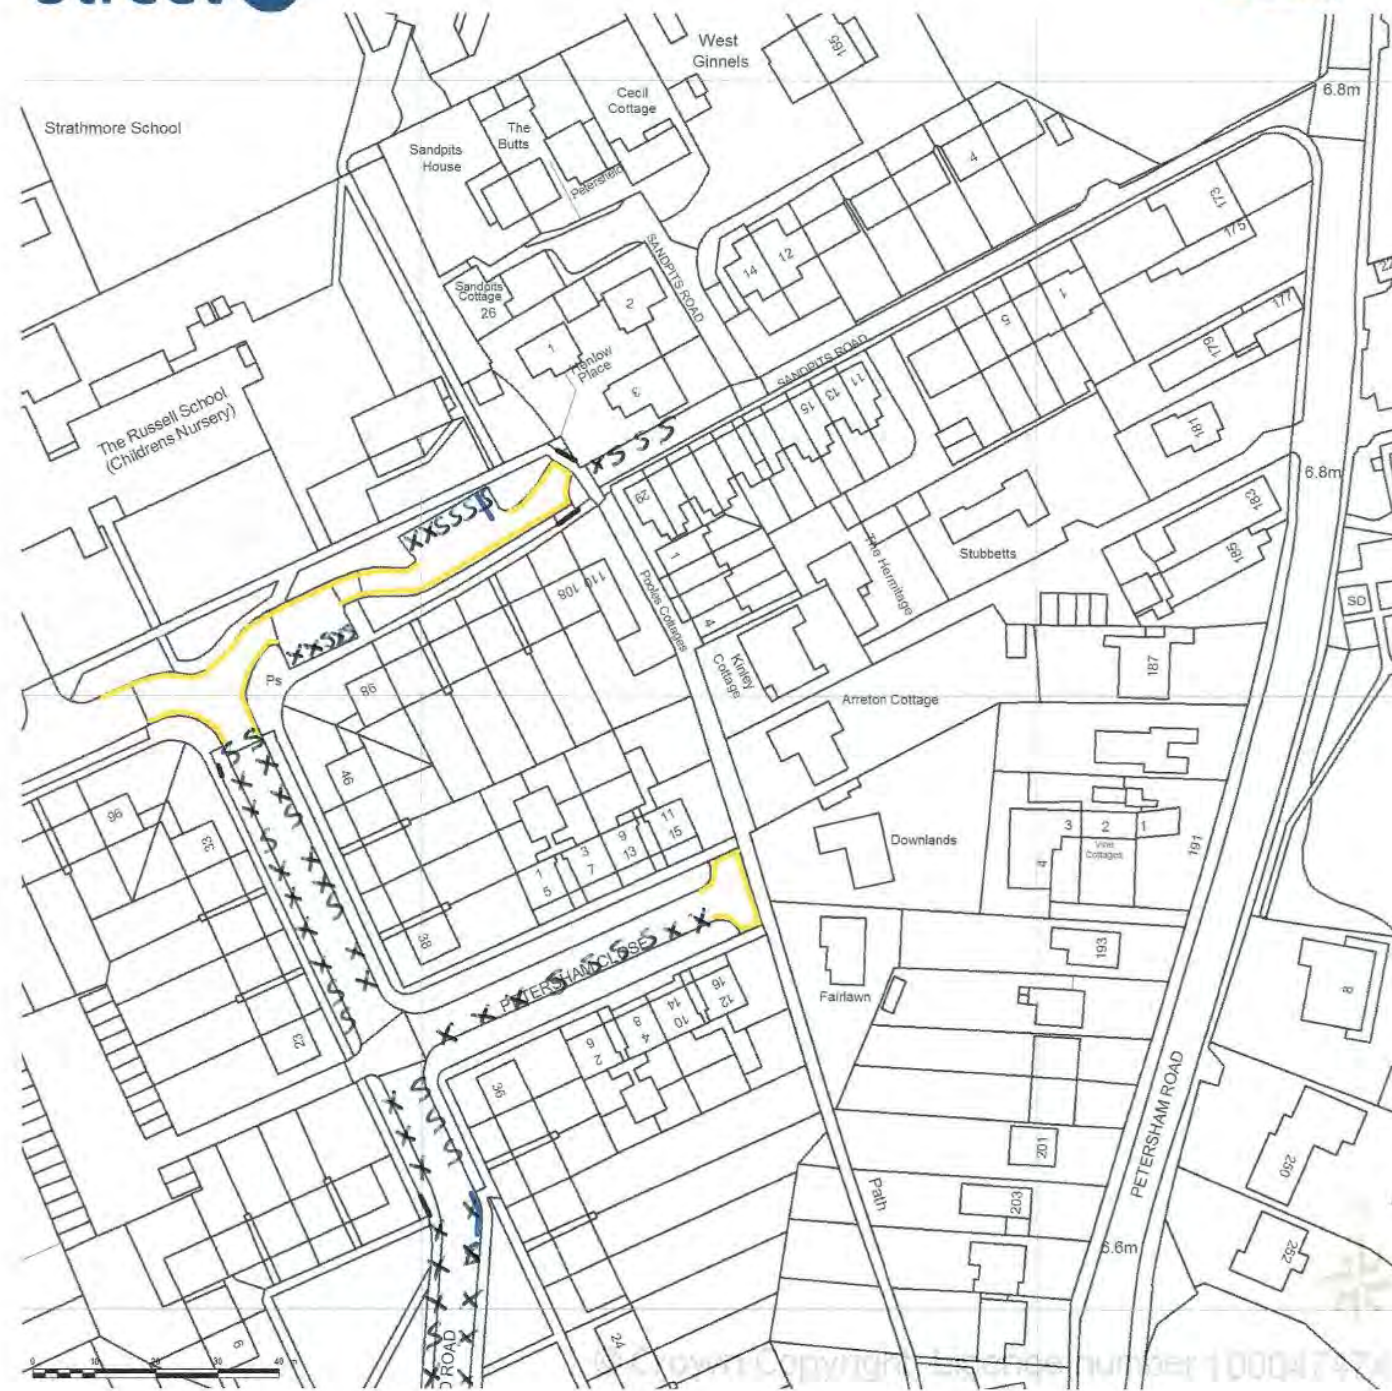

05/02/2015 1445

SITE LOCATION PLAN
AREA 5 HA
SCALE 1:1250 on A4
CENTRE COORDINATES: 517947, 172899

Supplied by Streetwise Maps Ltd
www.streetwise.net
Licence No: 100047474