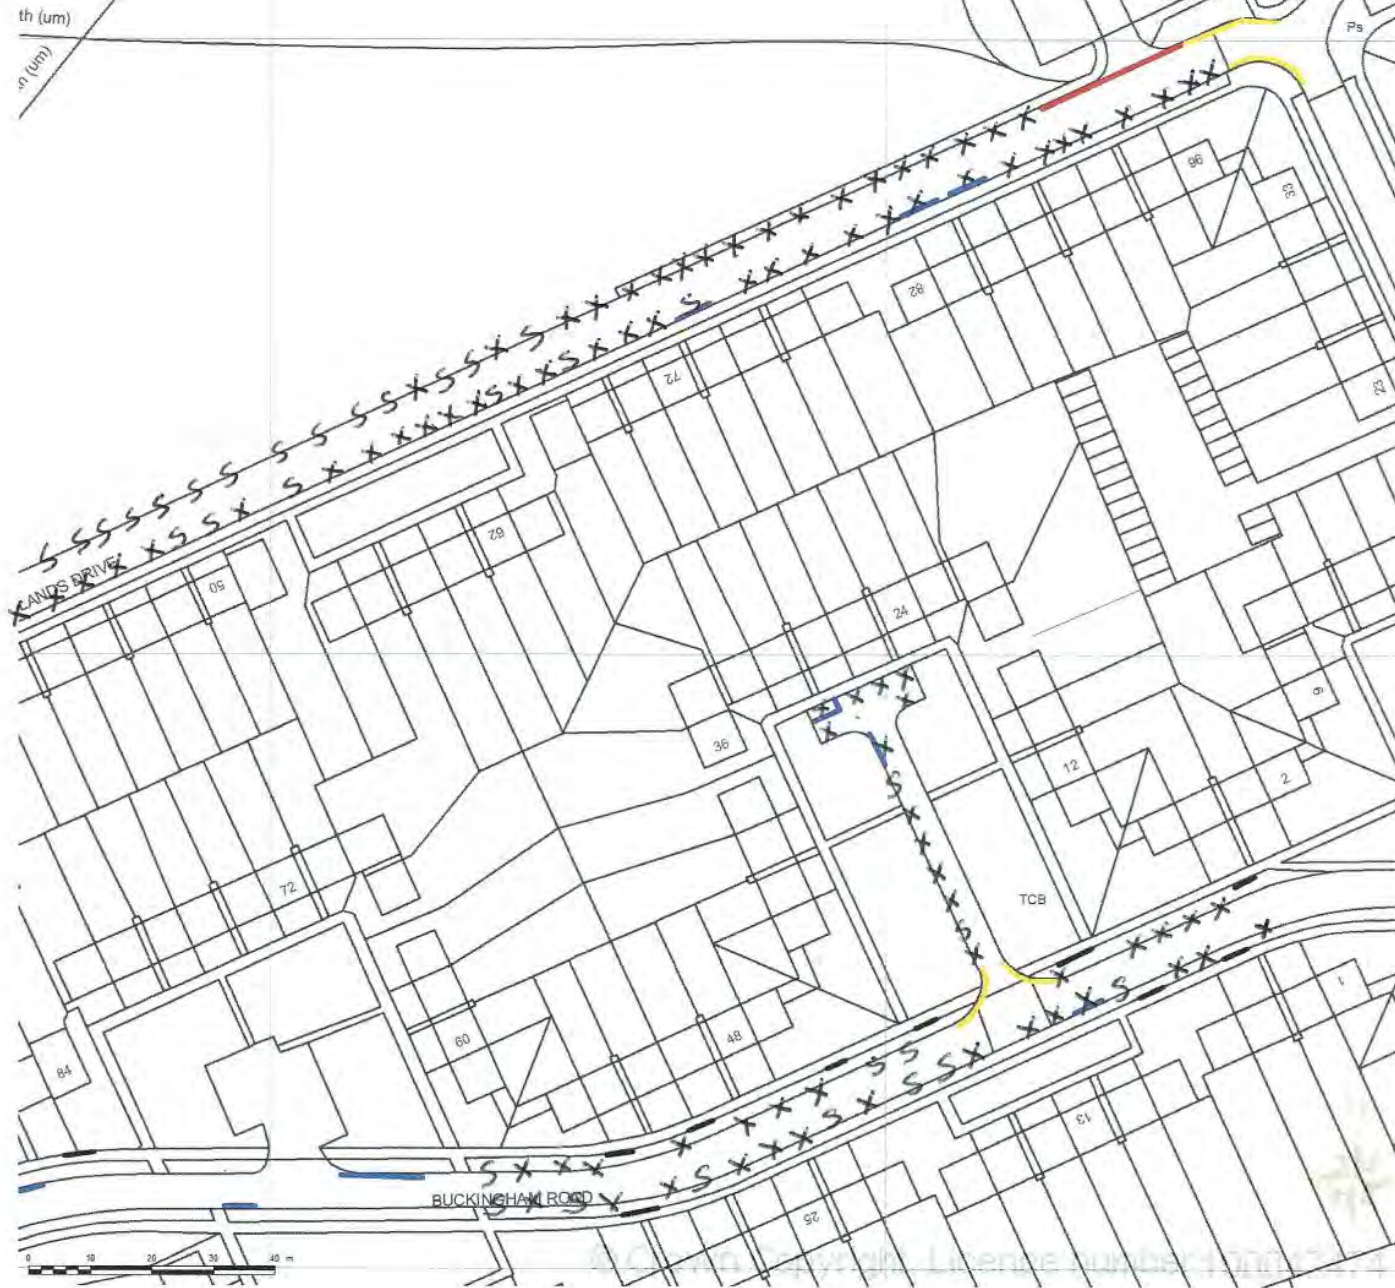

05/02/2015 0830.

SITE LOCATION PLAN
AREA 5 HA
SCALE 1:1250 on A4
CENTRE COORDINATES: 517771, 172809

Supplied by Streetwise Maps Ltd
www.streetwise.net
Licence No: 100047474