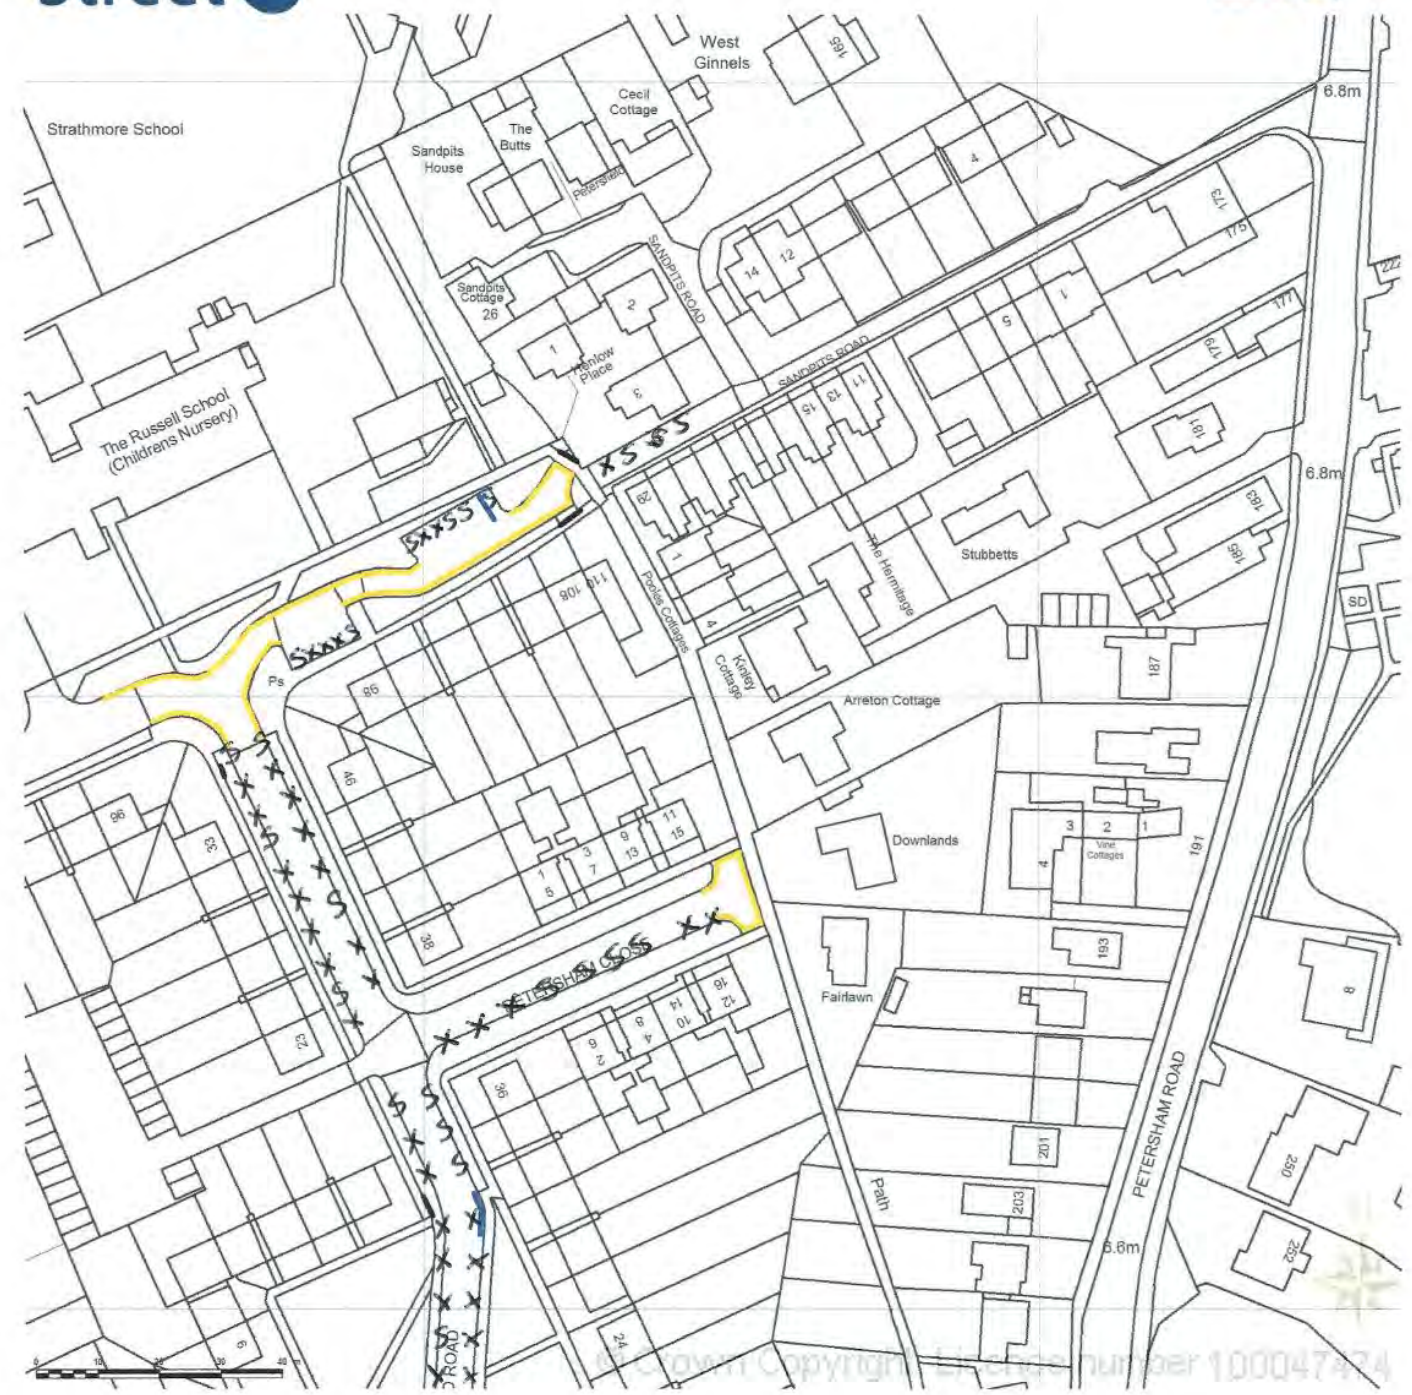

05/02/2015 1415

SITE LOCATION PLAN
AREA 5 HA
SCALE 1:1250 on A4
CENTRE COORDINATES: 517947, 172899

Supplied by Streetwise Maps Ltd
www.streetwise.net
Licence No: 100047474