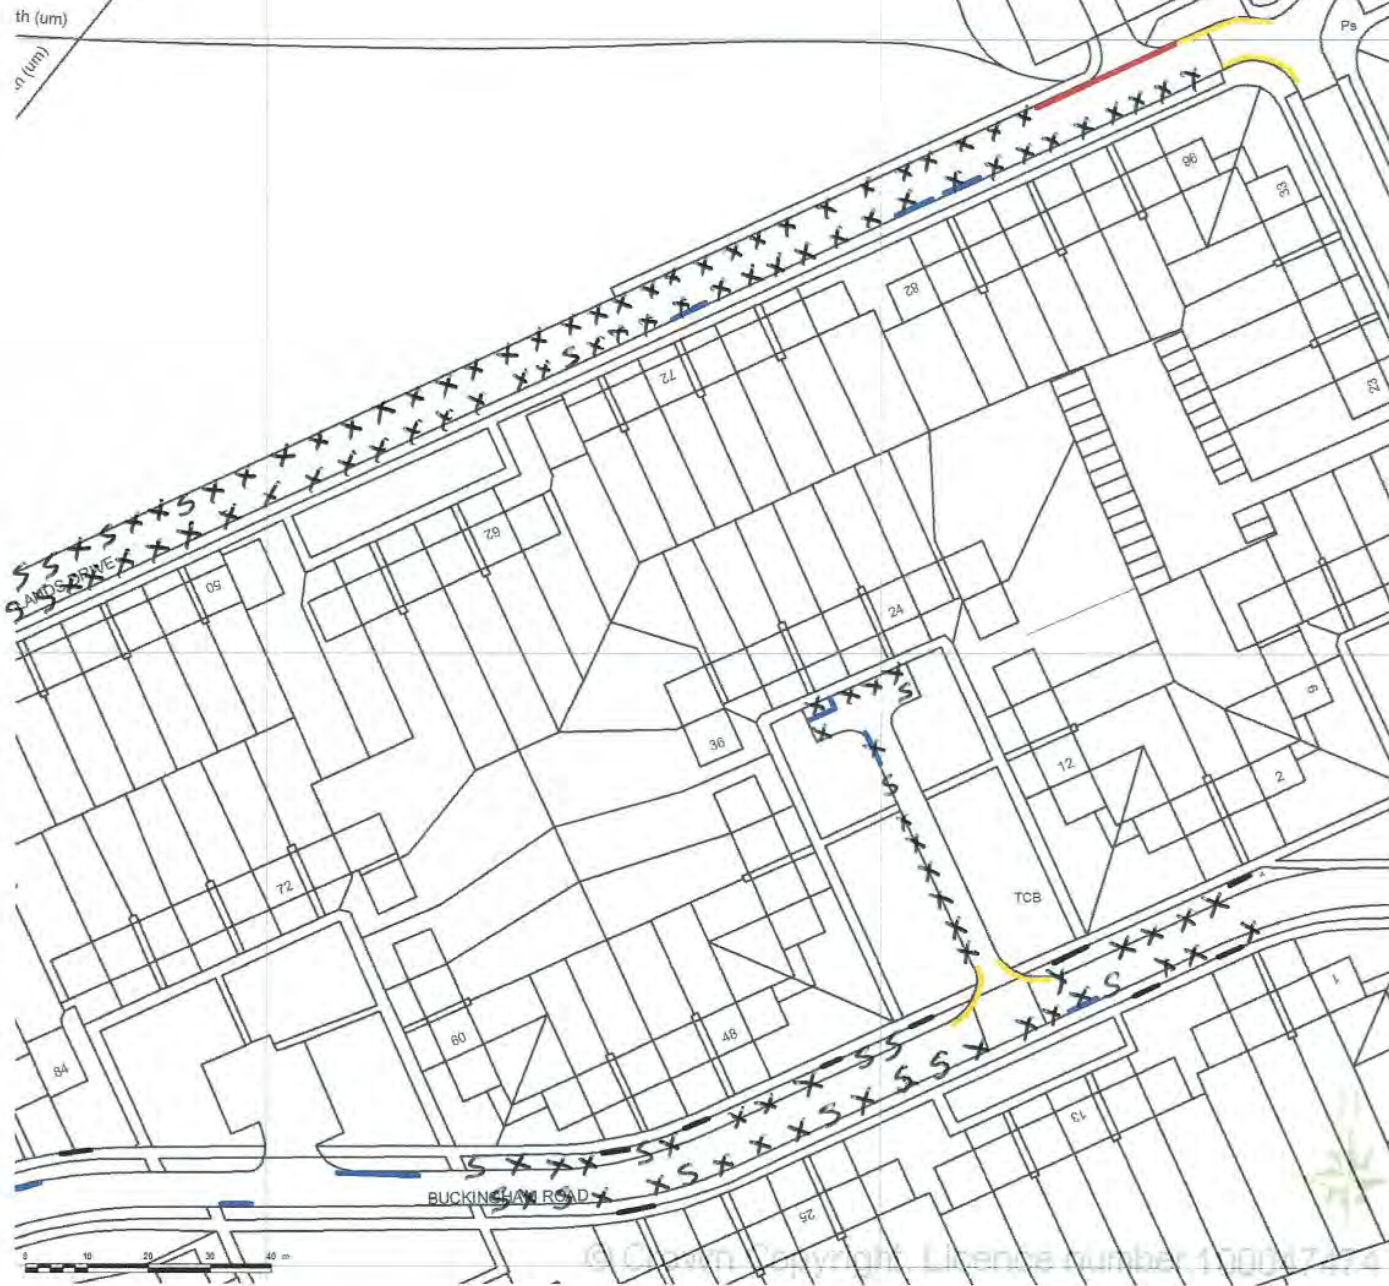

Supplied by Streetwise Maps Ltd
www.streetwise.net
Licence No: 100047474

05/02/2015 0845

SITE LOCATION PLAN
AREA 5 HA
SCALE 1:1250 on A4
CENTRE COORDINATES: 517937, 172668

Supplied by Streetwise Maps Ltd
www.streetwise.net
Licence No: 100047474