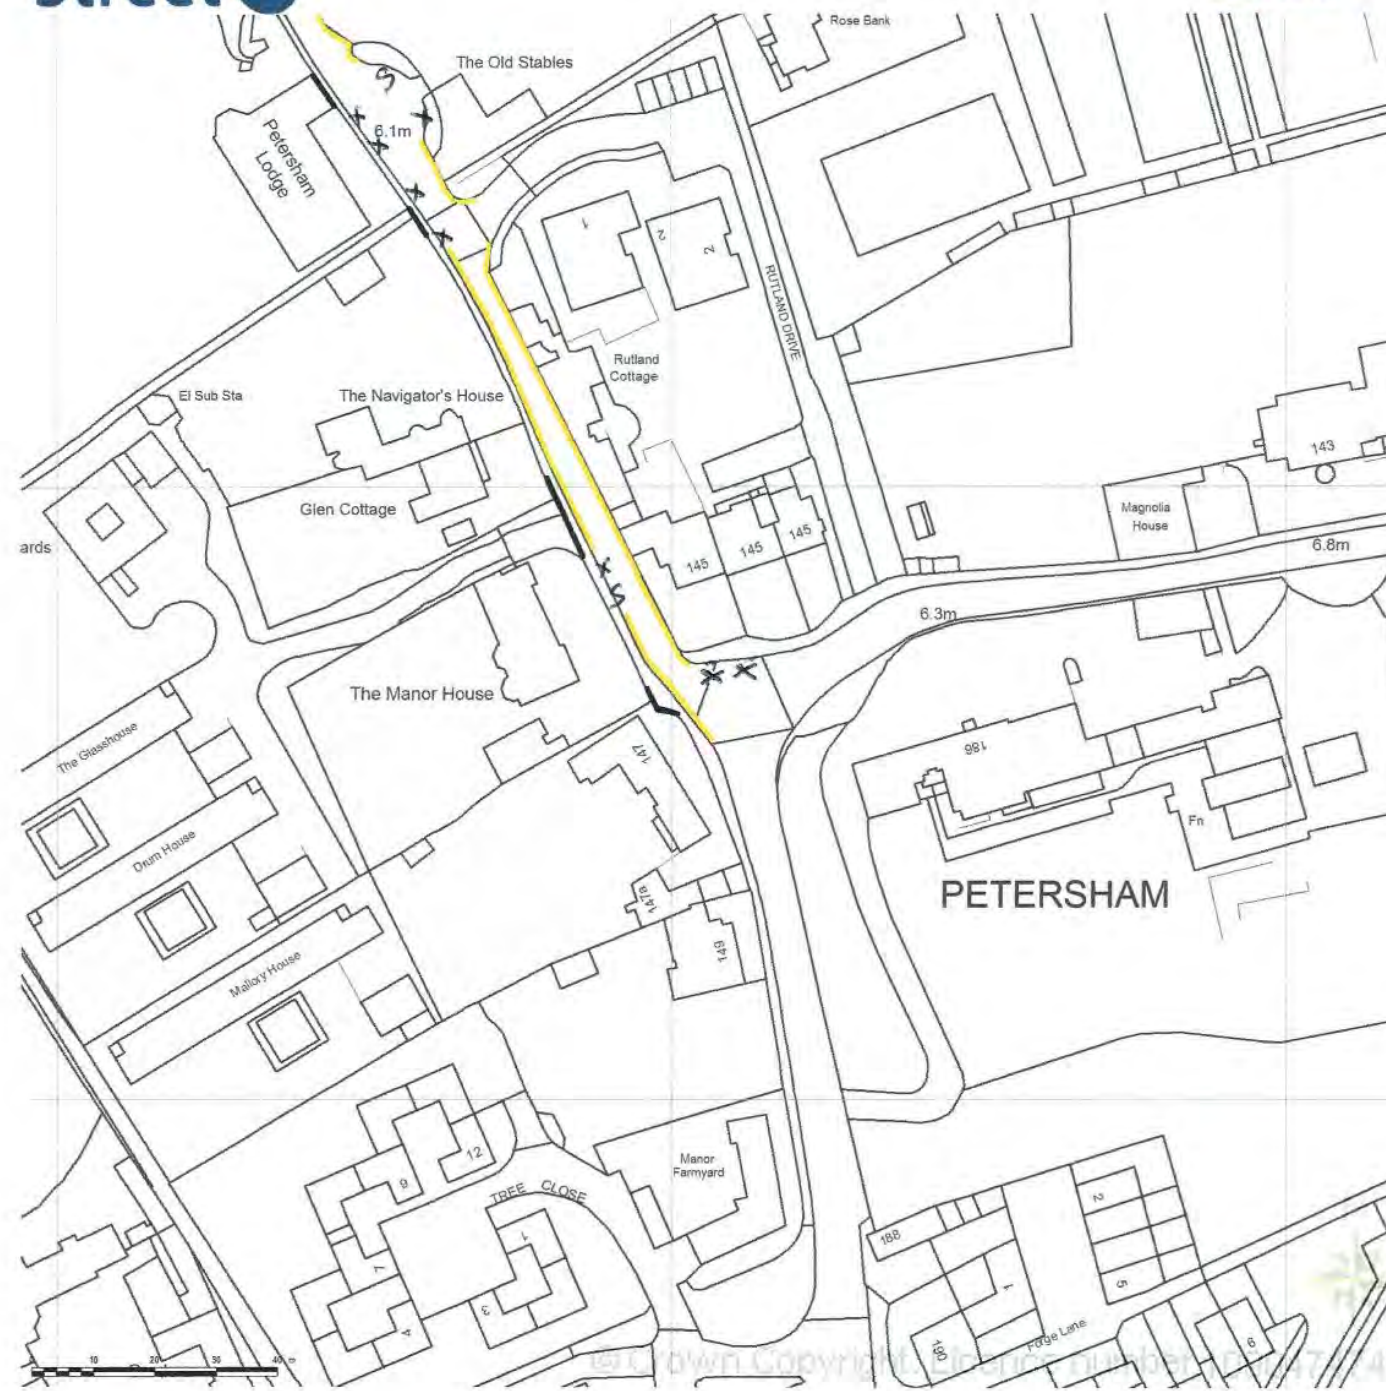

05/02/2015 0900

SITE LOCATION PLAN
AREA 5 HA
SCALE 1:1250 on A4
CENTRE COORDINATES: 518006, 173265

Supplied by Streetwise Maps Ltd
www.streetwise.net
Licence No: 100047474