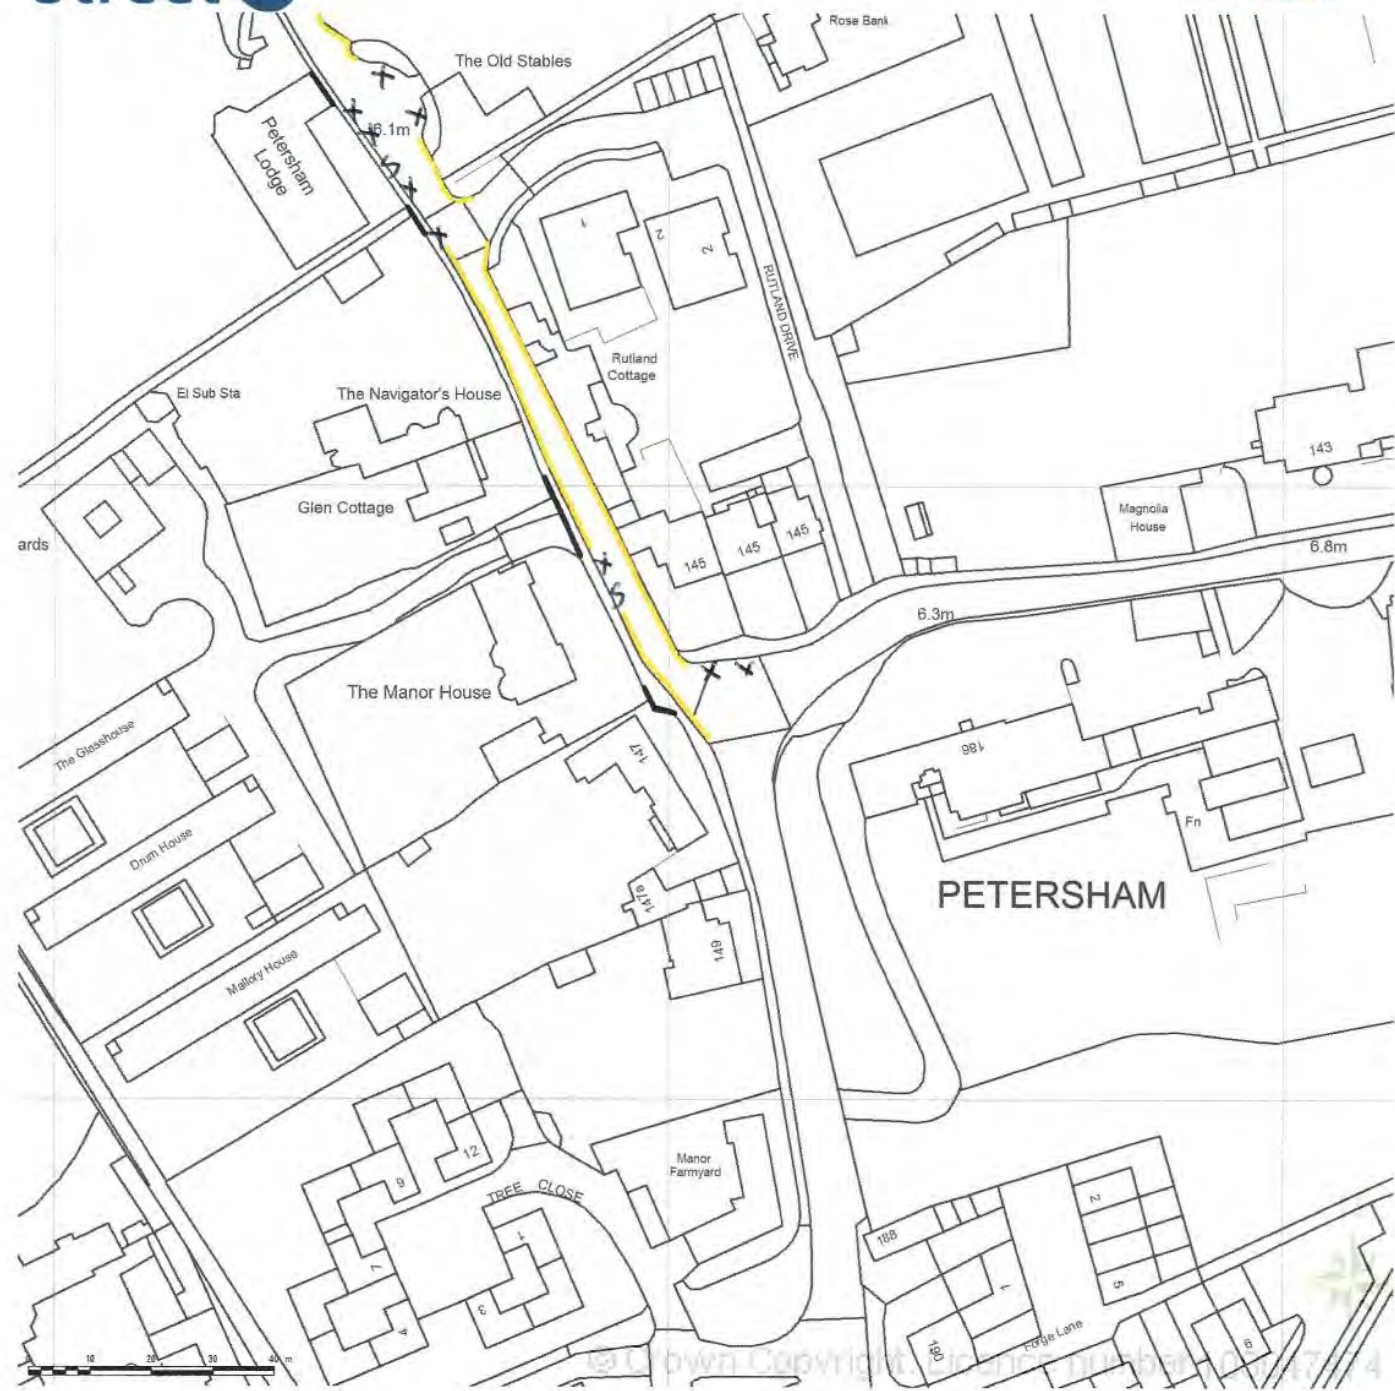

05/02/2015 1430

SITE LOCATION PLAN
AREA 5 HA
SCALE 1:1250 on A4
CENTRE COORDINATES: 518006, 173265

Supplied by Streetwise Maps Ltd
www.streetwise.net
Licence No: 100047474