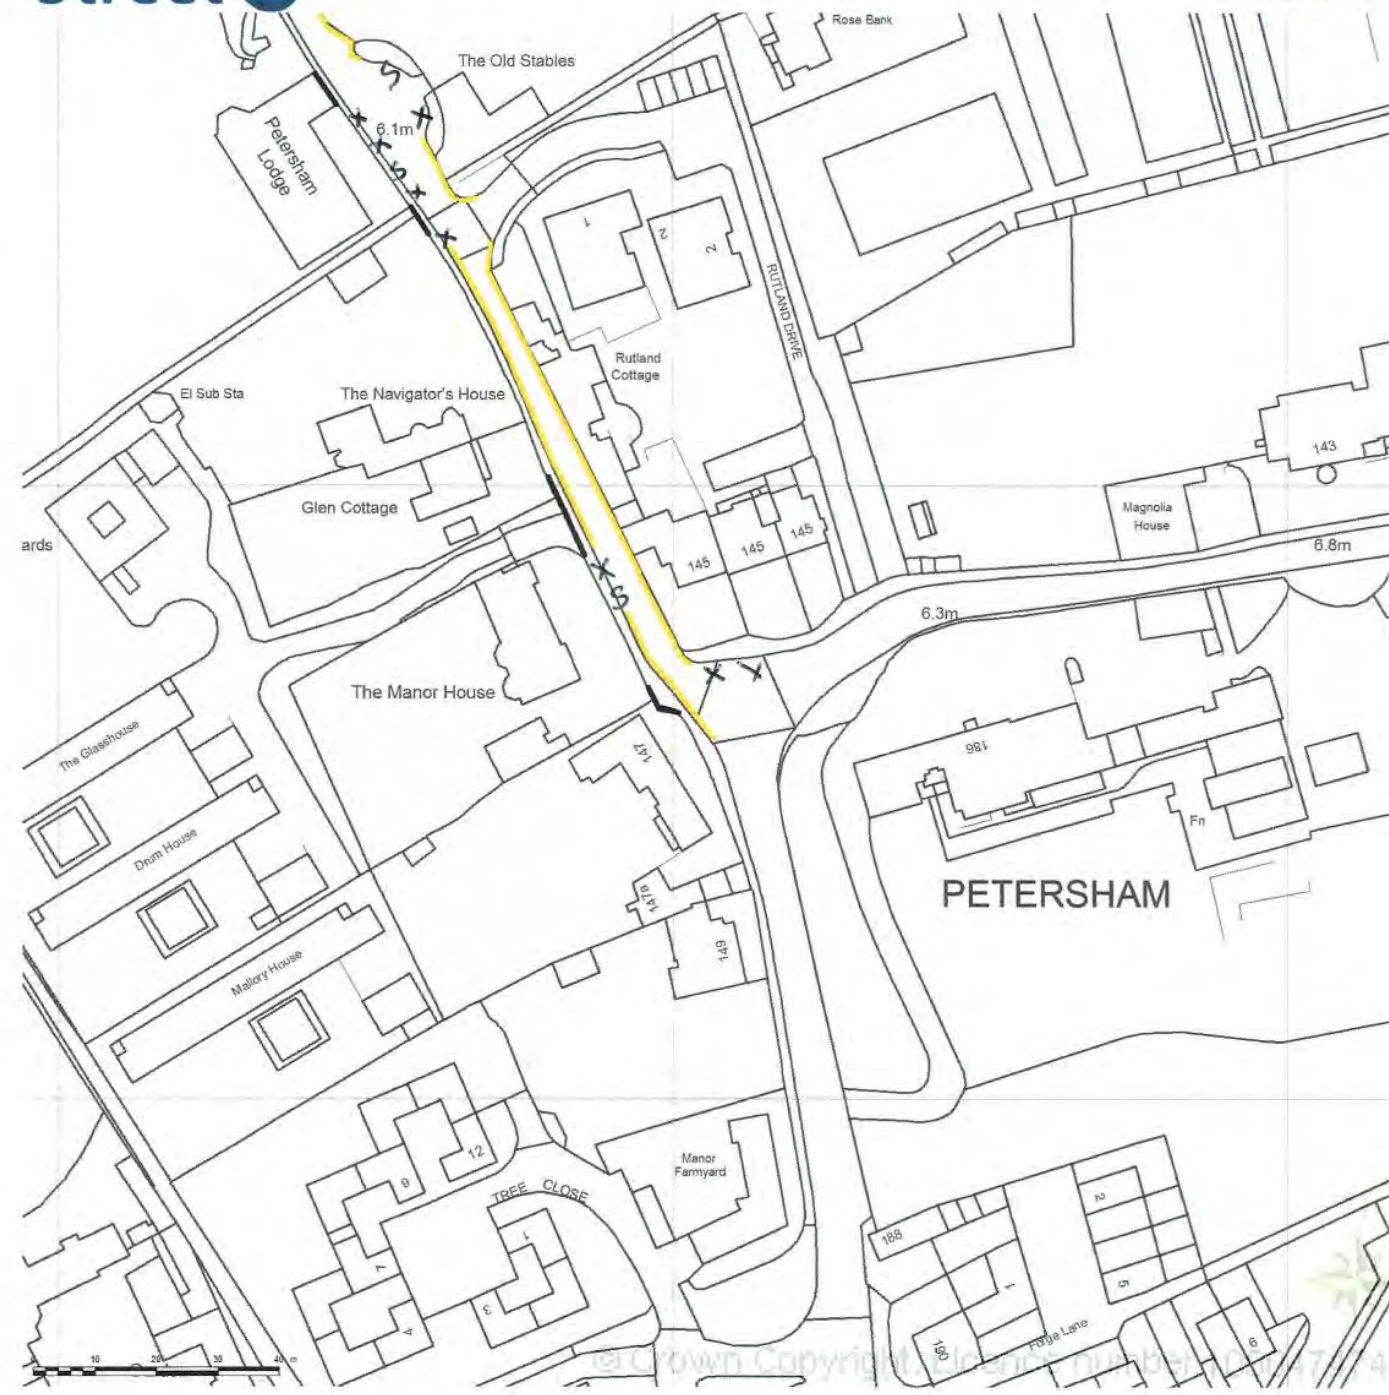

05/02/2015 0915

SITE LOCATION PLAN
AREA 5 HA
SCALE 1:1250 on A4
CENTRE COORDINATES: 518006, 173265

Supplied by Streetwise Maps Ltd
www.streetwise.net
Licence No: 100047474