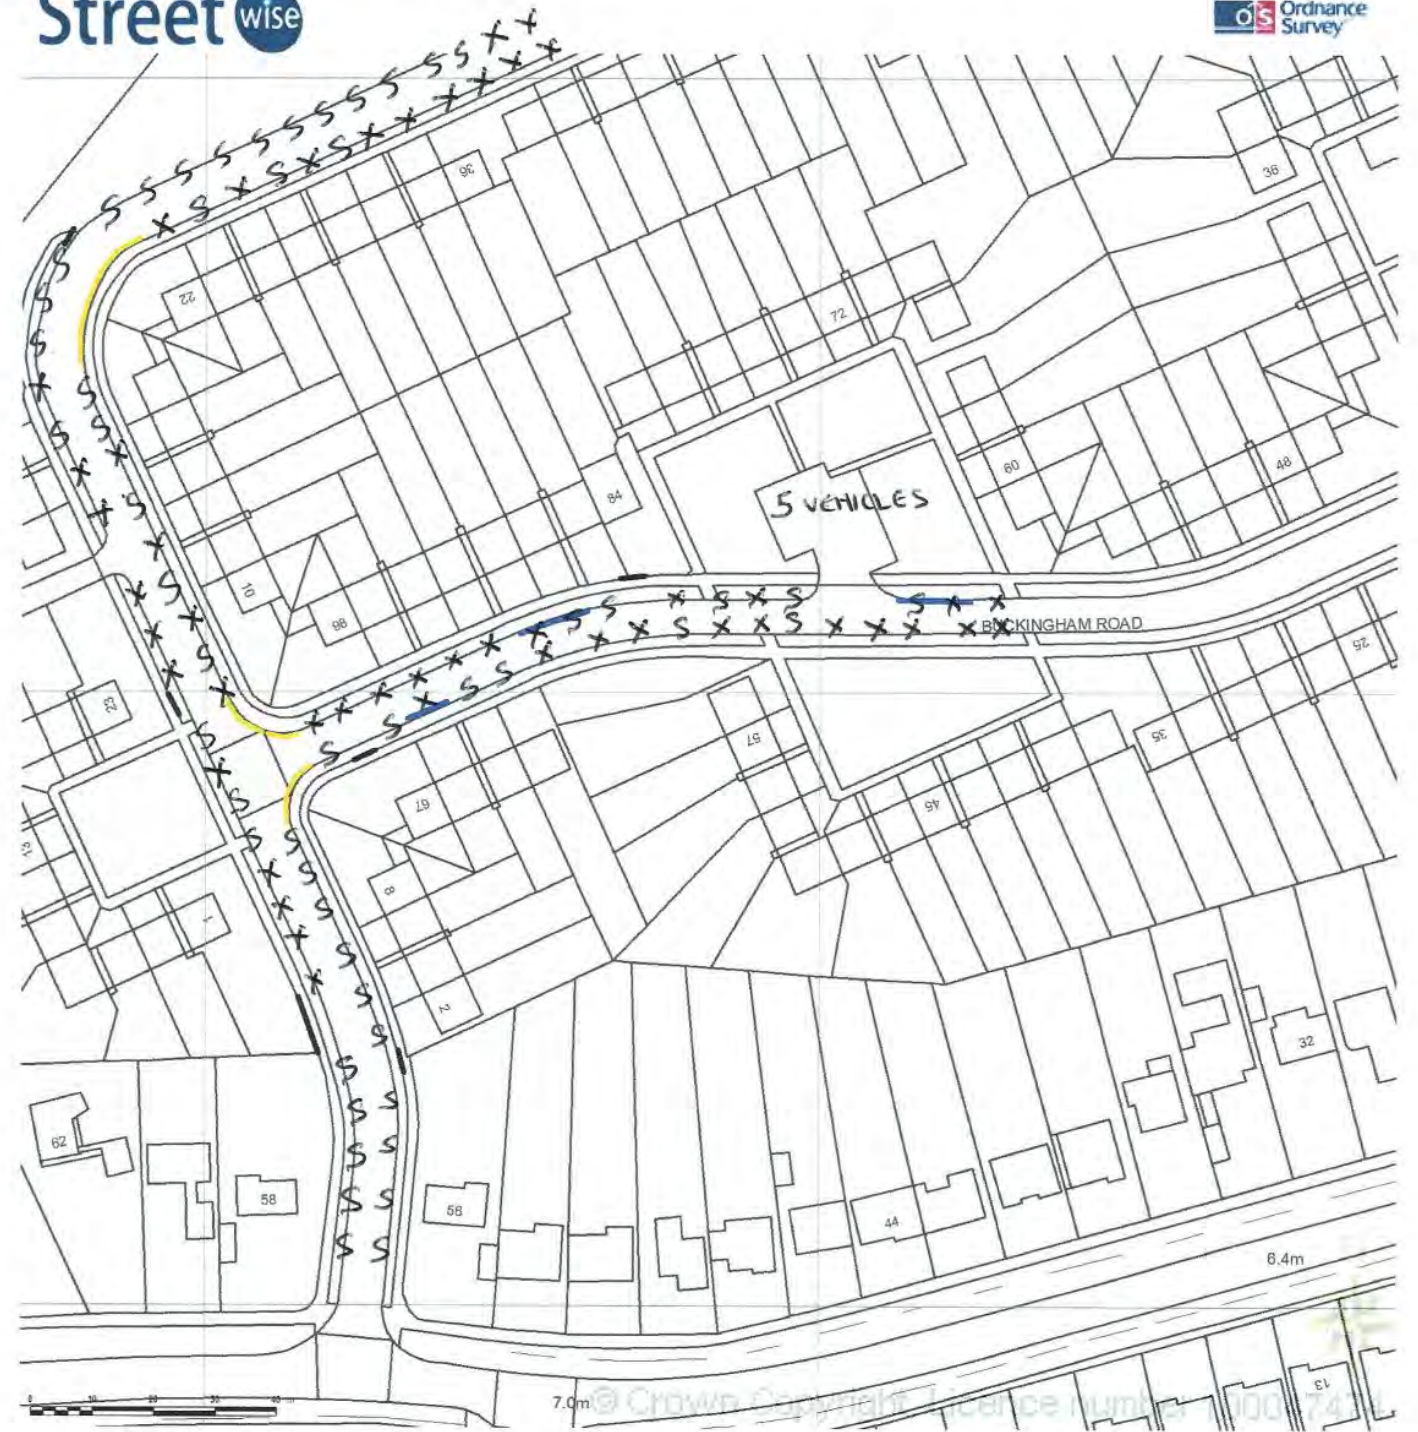

Supplied by Streetwise Maps Ltd
www.streetwise.net
 Licence No: 100047474

th (um)
n (um)

05/02/2015 0815

SITE LOCATION PLAN
AREA 5 HA
SCALE 1:1250 on A4
CENTRE COORDINATES: 517771, 172809

Supplied by Streetwise Maps Ltd
www.streetwise.net
Licence No: 100047474