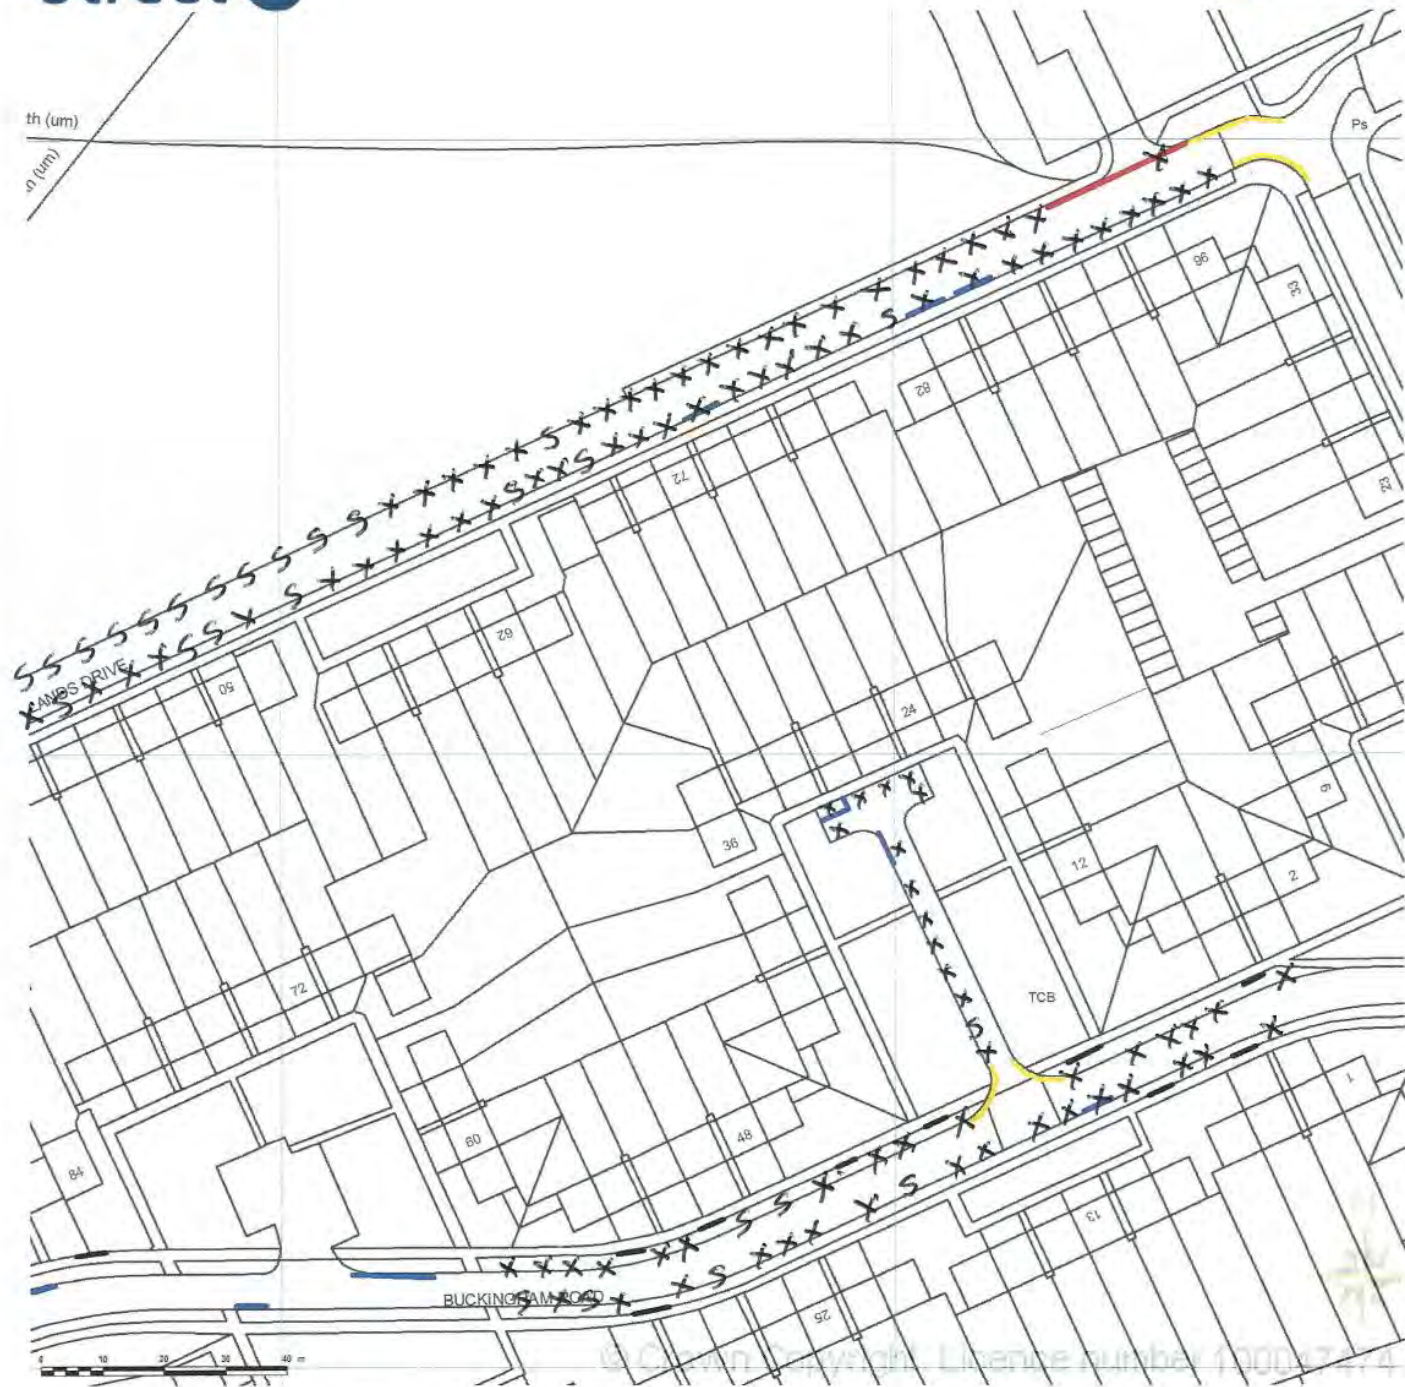

05/02/2015 0815

SITE LOCATION PLAN
 AREA 5 HA
 SCALE 1:1250 on A4
 CENTRE COORDINATES: 517947, 172899

Supplied by Streetwise Maps Ltd
www.streetwise.net
 Licence No: 100047474

05/02/2015 0815

SITE LOCATION PLAN
 AREA 5 HA
 SCALE 1:1250 on A4
 CENTRE COORDINATES: 517937, 172668

Supplied by Streetwise Maps Ltd
www.streetwise.net
 Licence No: 100047474

th (um)
n (um)

05/02/2015 0815

SITE LOCATION PLAN
AREA 5 HA
SCALE 1:1250 on A4
CENTRE COORDINATES: 517771, 172809

Supplied by Streetwise Maps Ltd
www.streetwise.net
Licence No: 100047474

05/02/2015 0815

SITE LOCATION PLAN
AREA 5 HA
SCALE 1:1250 on A4
CENTRE COORDINATES: 517682, 172692

Supplied by Streetwise Maps Ltd
www.streetwise.net
Licence No: 100047474

05/02/2015 0815

SITE LOCATION PLAN
 AREA 5 HA
 SCALE 1:1250 on A4
 CENTRE COORDINATES: 517775, 172523