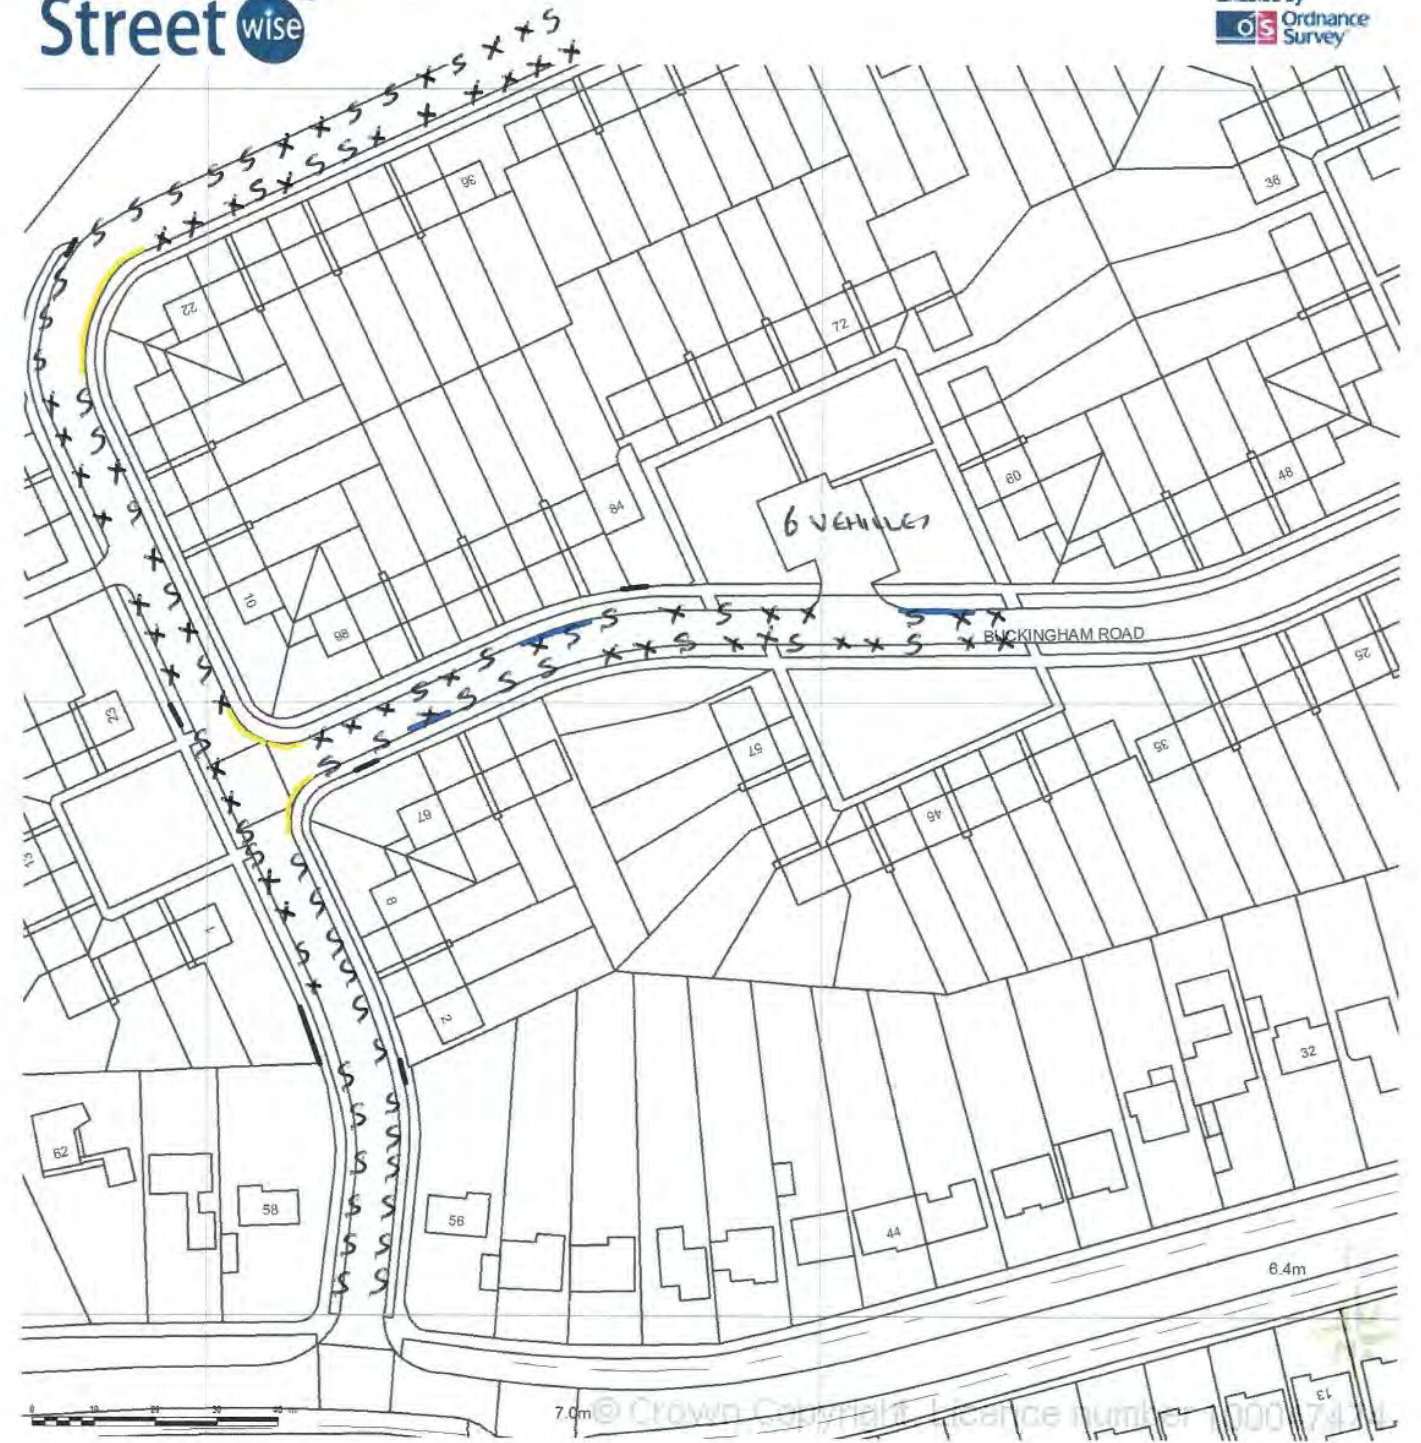

05/02/2015 0930

SITE LOCATION PLAN
AREA 5 HA
SCALE 1:1250 on A4
CENTRE COORDINATES: 517682, 172692

Supplied by Streetwise Maps Ltd
www.streetwise.net
Licence No: 100047474