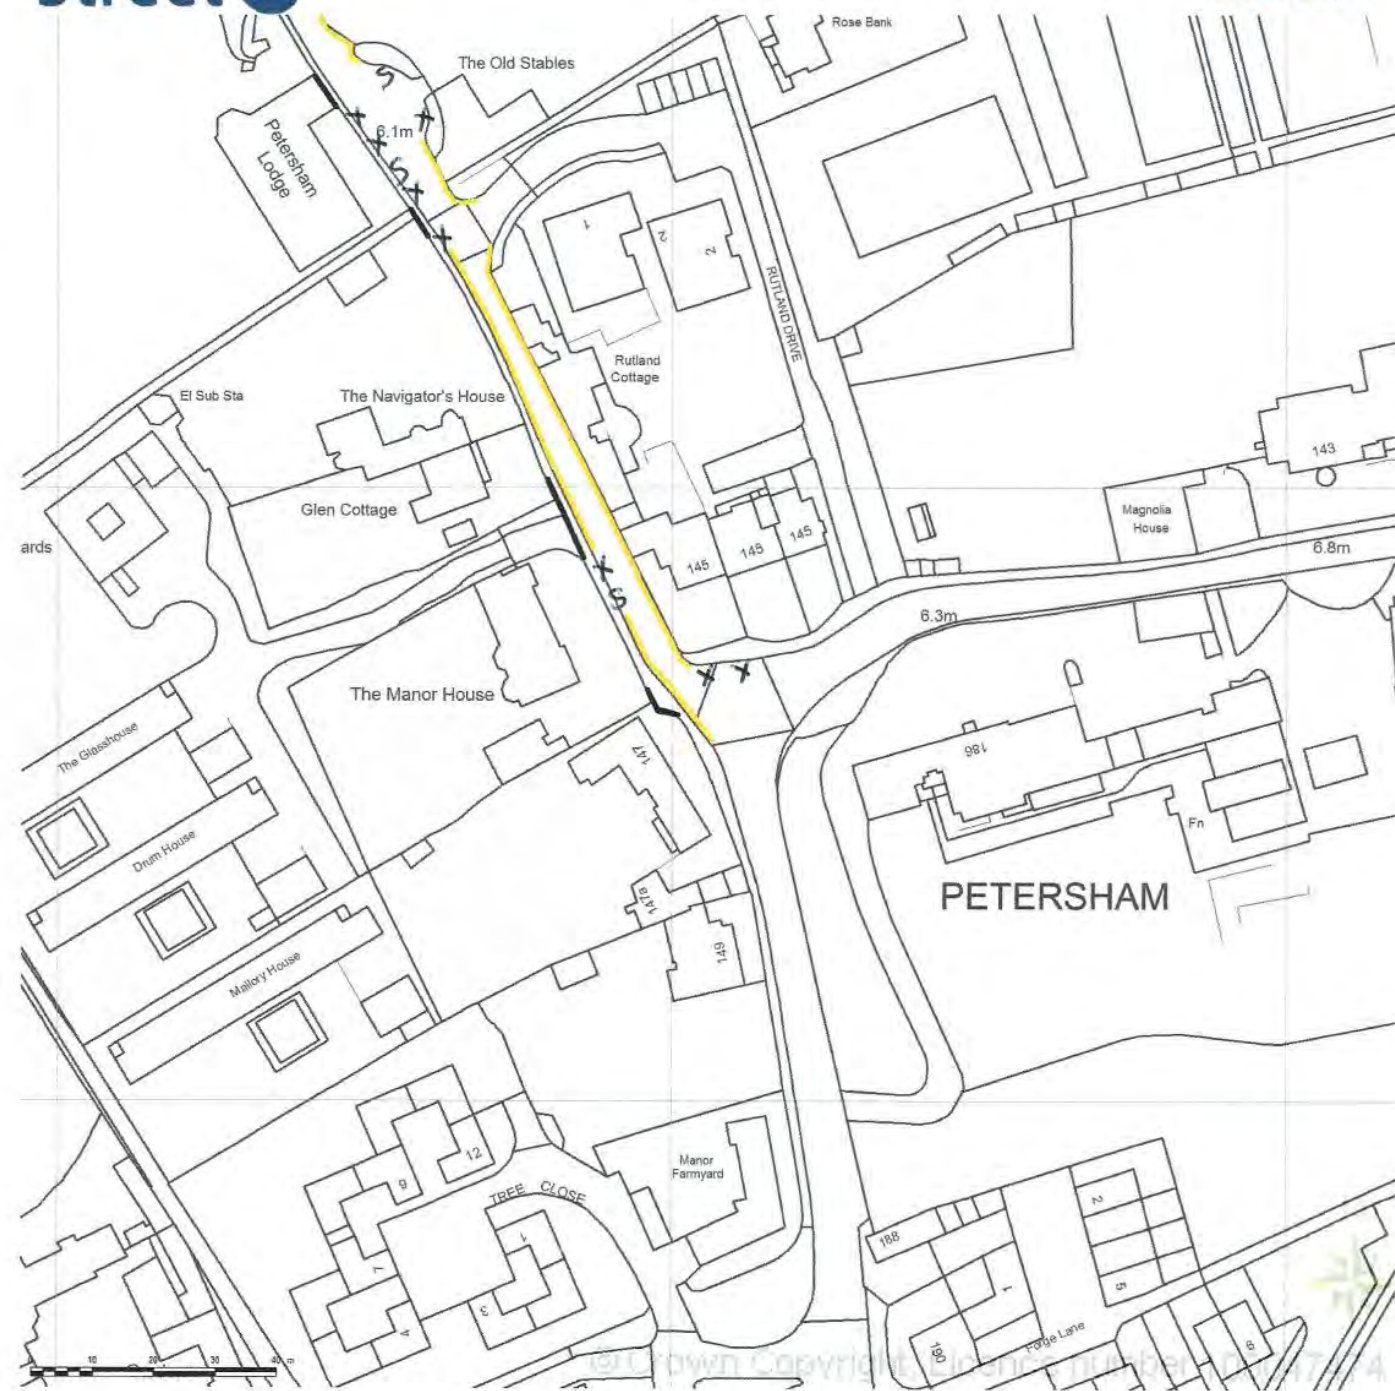

05/02/2015 0845

SITE LOCATION PLAN
AREA 5 HA
SCALE 1:1250 on A4
CENTRE COORDINATES: 518006, 173265

Supplied by Streetwise Maps Ltd
www.streetwise.net
Licence No: 100047474