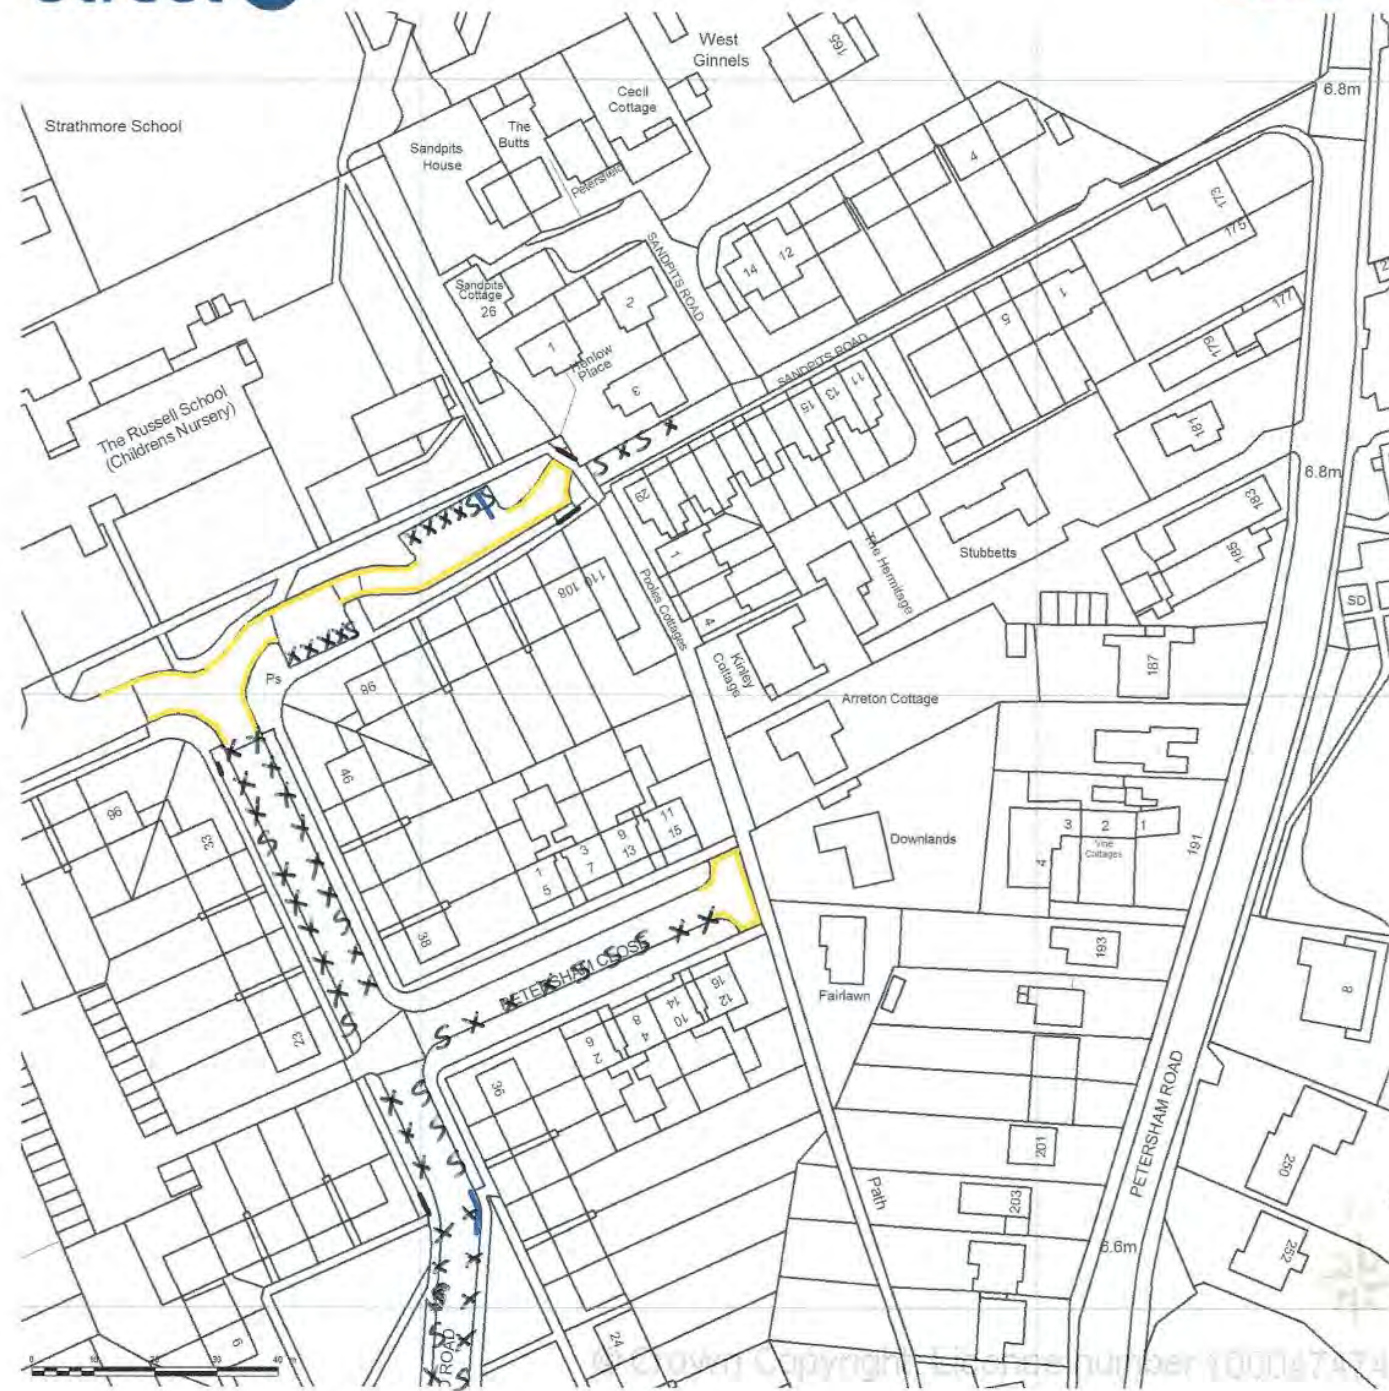

Supplied by Streetwise Maps Ltd
www.streetwise.net
 Licence No: 100047474

05/02/2013 145

SITE LOCATION PLAN
 AREA 5 HA
 SCALE 1:1250 on A4
 CENTRE COORDINATES: 518006, 173265

Supplied by Streetwise Maps Ltd
www.streetwise.net
 Licence No: 100047474