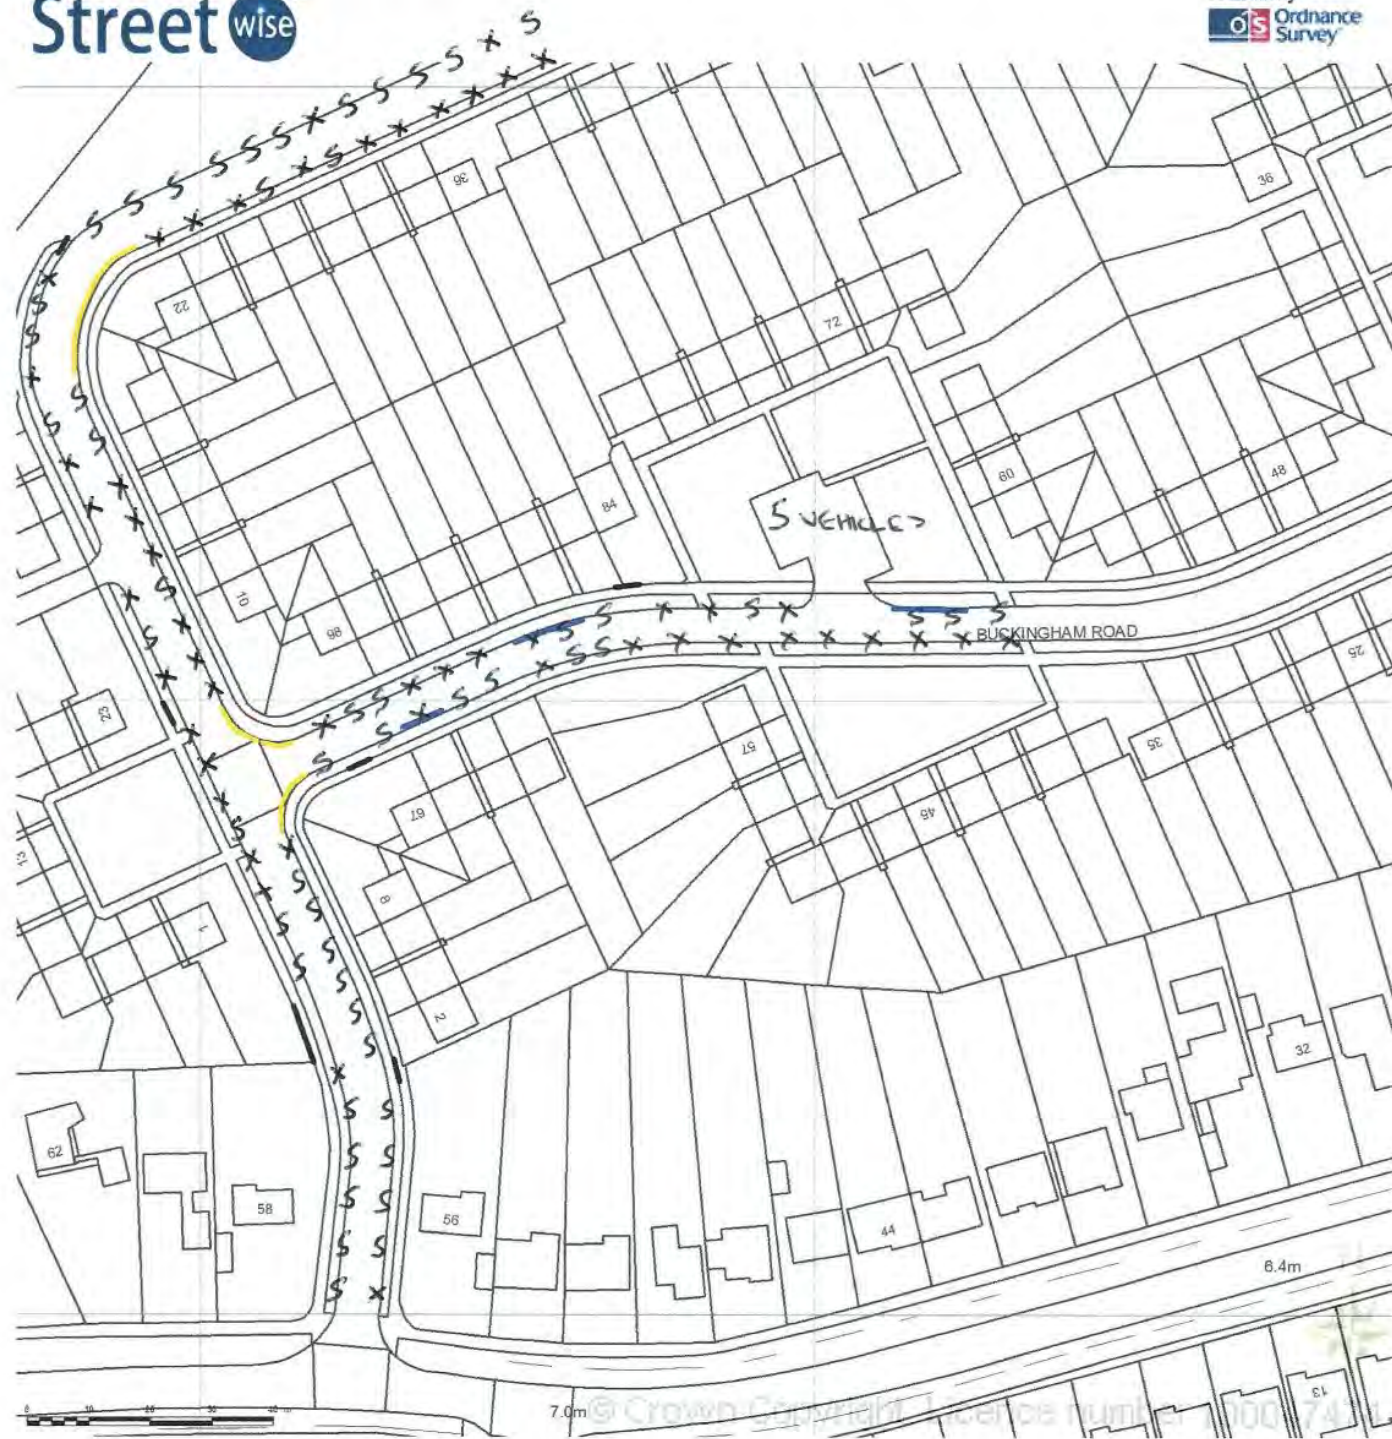

05/02/2015 1415

SITE LOCATION PLAN
AREA 5 HA
SCALE 1:1250 on A4
CENTRE COORDINATES: 517682, 172692

Supplied by Streetwise Maps Ltd
www.streetwise.net
Licence No: 100047474