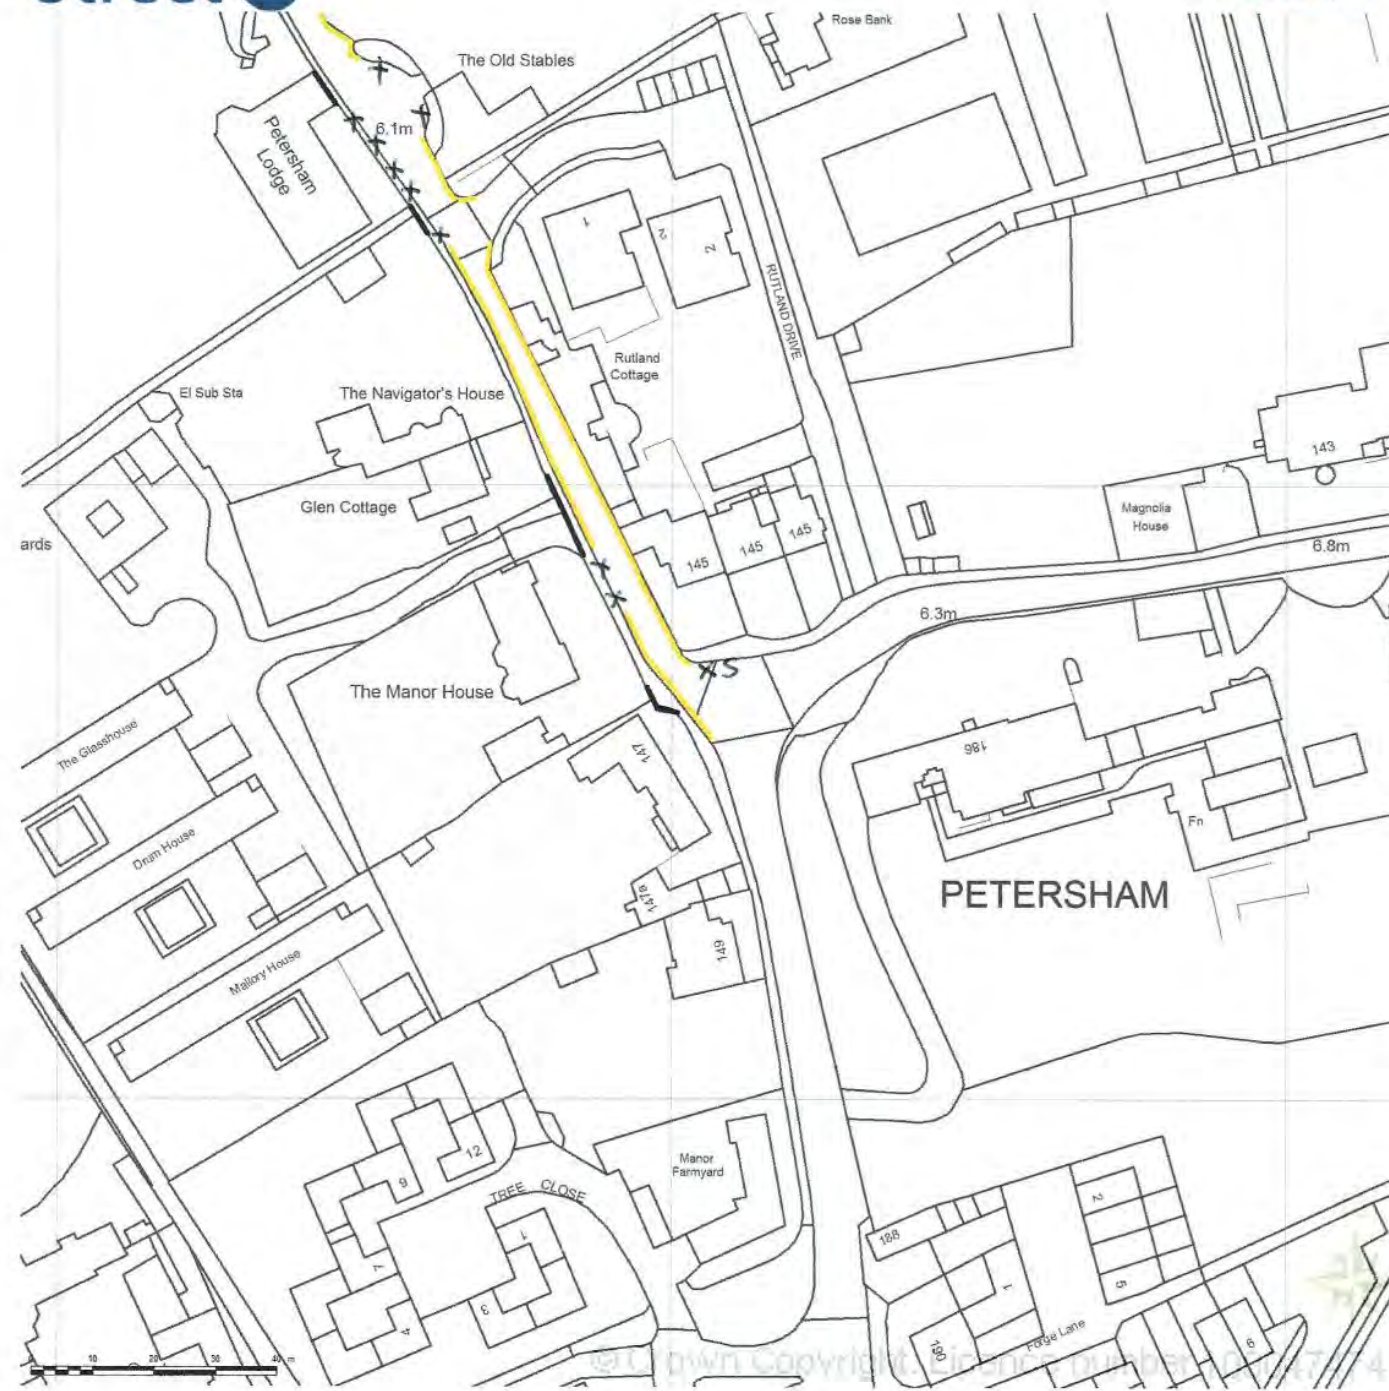

05/02/2015 0815

SITE LOCATION PLAN
AREA 5 HA
SCALE 1:1250 on A4
CENTRE COORDINATES: 518006, 173265

Supplied by Streetwise Maps Ltd
www.streetwise.net
Licence No: 100047474