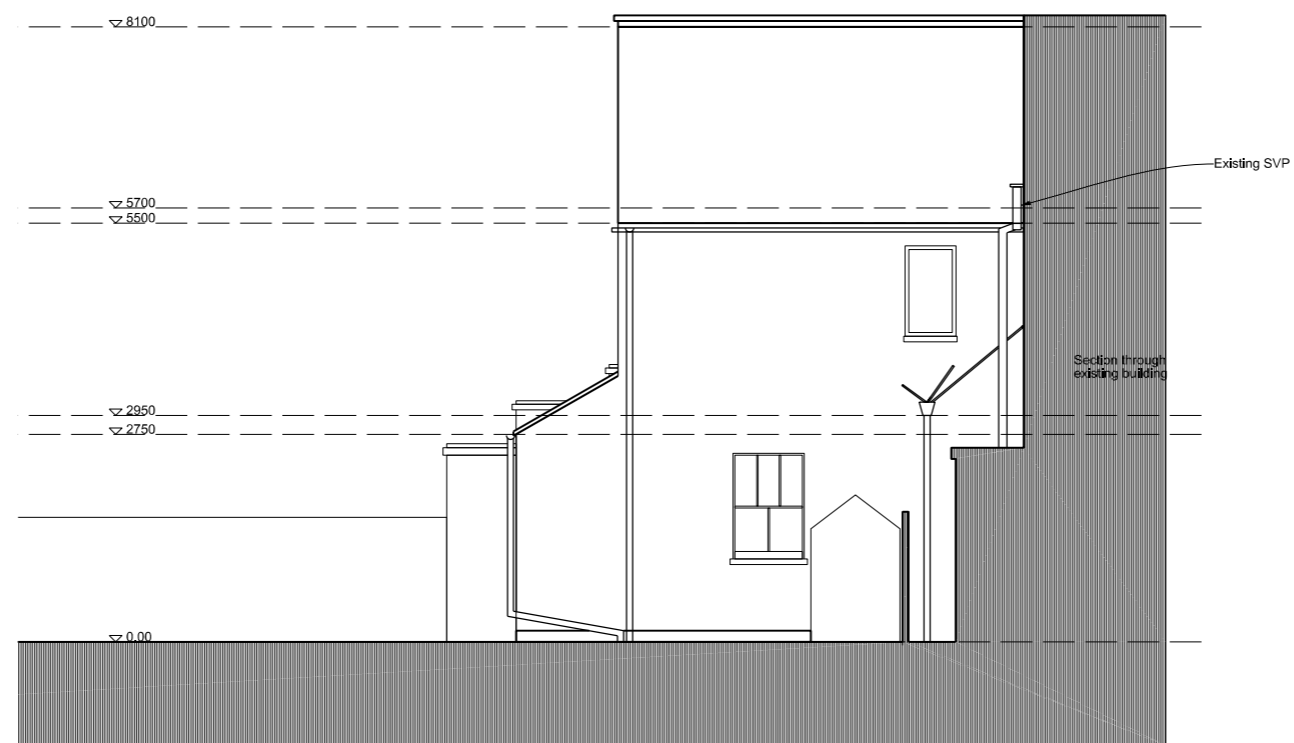

FRONT ELEVATION

SIDE ELEVATION

A	13/07/15	Updated drawing for planning
Rev	Date	Revision
Partner	Drawn	Date
DG	KC	June 2015

Scale
1:50 @ A1 & 1:100 @ A3

Project
61A Barnes High Street

Title
Existing Elevations

Drawing No
15088-OA-XX-10-E-XX

Status	Revision
PLANNING	A

OXFORDARCHITECTS

Bagley Croft, Hinksey Hill, Oxford, OX1 5BS
T 01865 329100 F 01865 326822 W oxford-architects.com