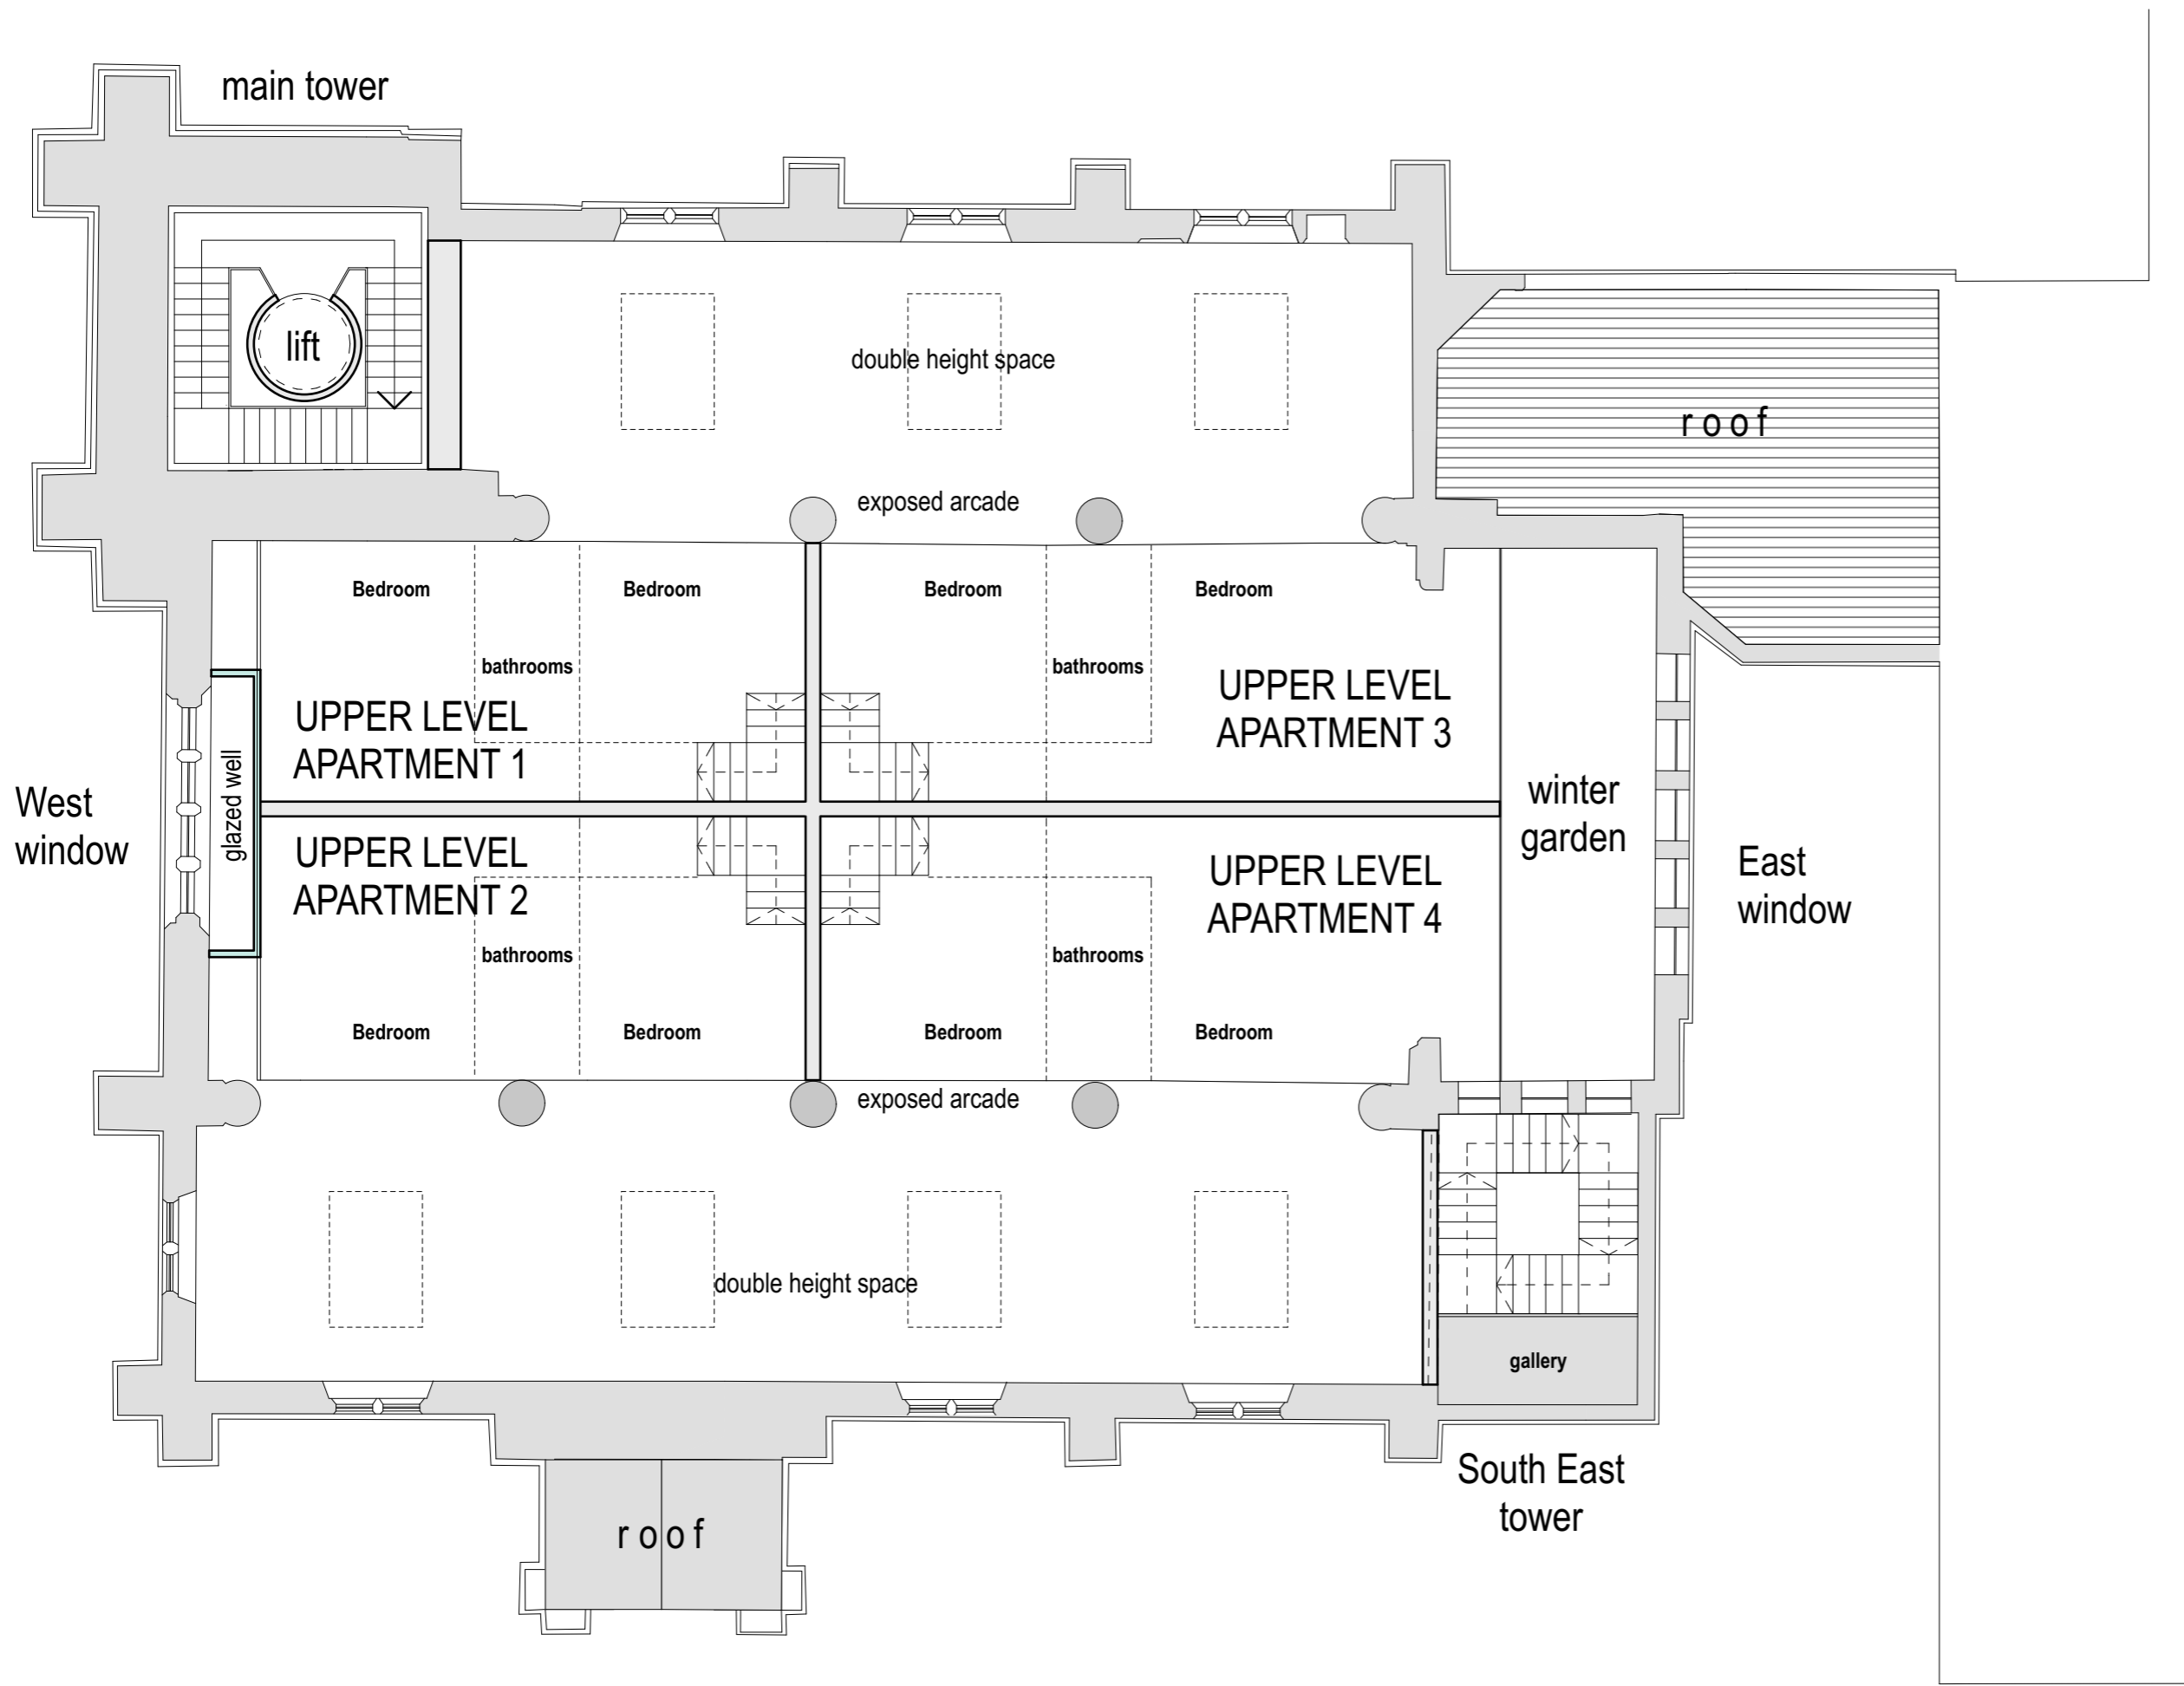

N

 SIMON MERRONY ARCHITECTS Simon Merrony Architects Co. Ltd 21A High Street Teddington Middlesex TW11 8ET	
Job Title	
TEDDINGTON CHRIST CHURCH	
Drawing Name	
Proposed First Floor Plan	
Drawing Status	
Planning	
Published by	Date 15/07/2015
KK	
Checked by	Date 15/07/2015
SM	
Drawing Scale	
As shown @ A3	
Drawing no.	Revision
2015/26/P05	