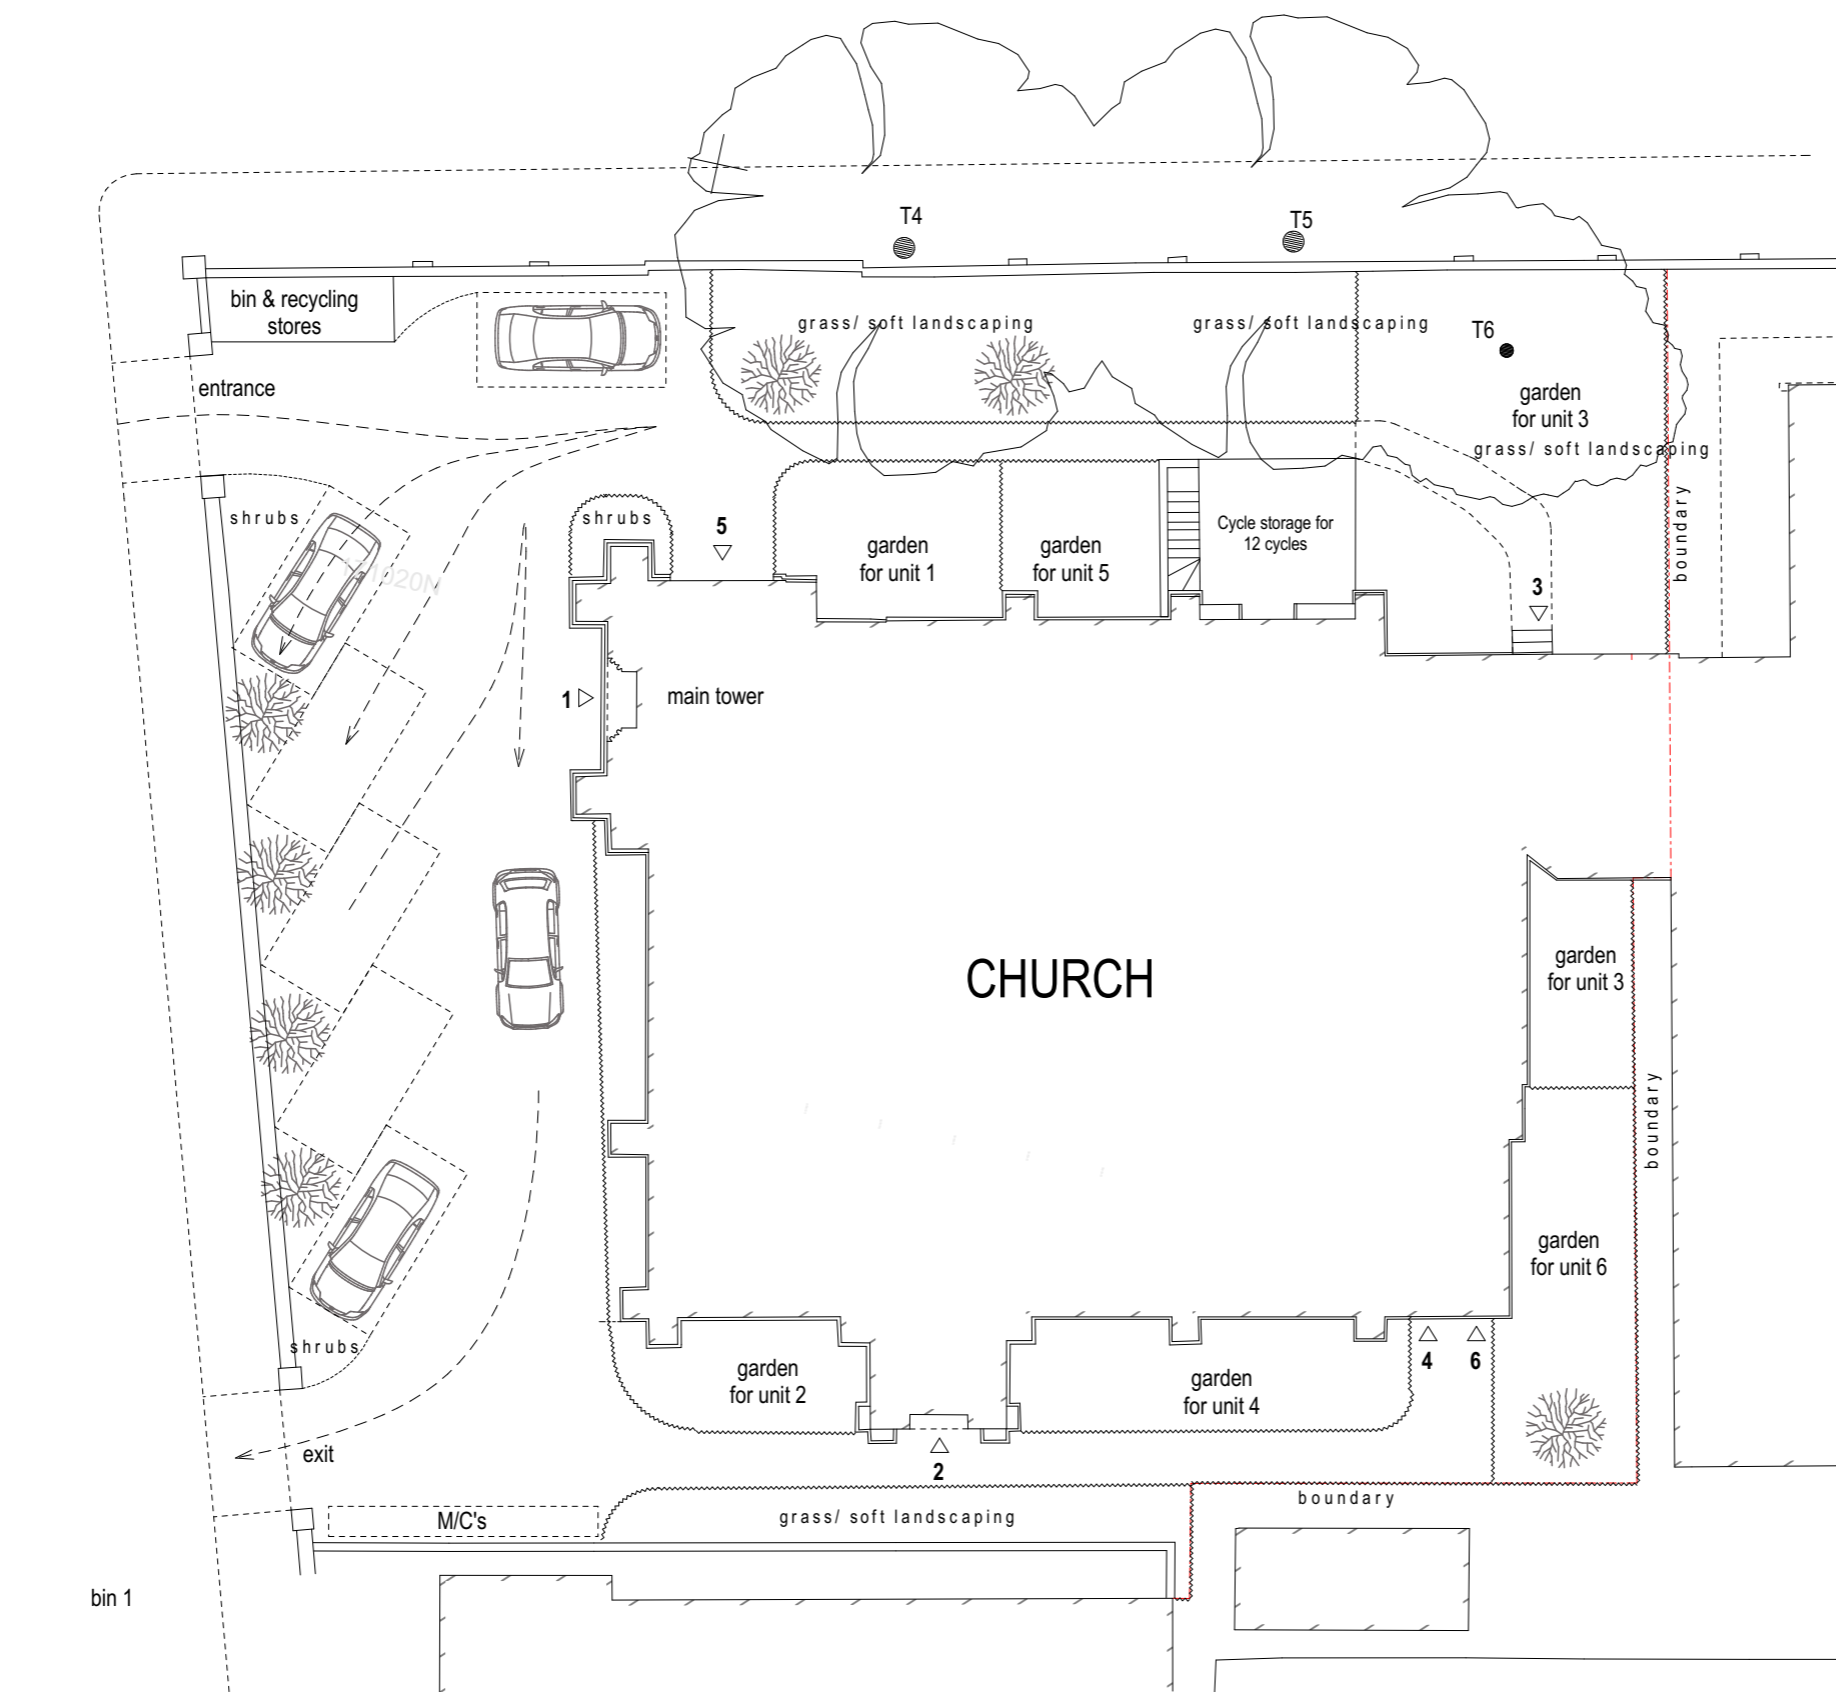

N

Site Plan

1:200

SIMON MERRONY ARCHITECTS

Simon Merrony Architects Co. Ltd

21A High Street
Teddington
Middlesex
TW11 8ET

Job Title

**TEDDINGTON
CHRIST CHURCH**

Drawing Name

Proposed Site Plan

Drawing Status

Planning

Published by
KK

Date 15/07/2015

Checked by
SM

Date 15/07/2015

Drawing Scale

As shown @ A3

Drawing no.

2015/26/P09

Revision