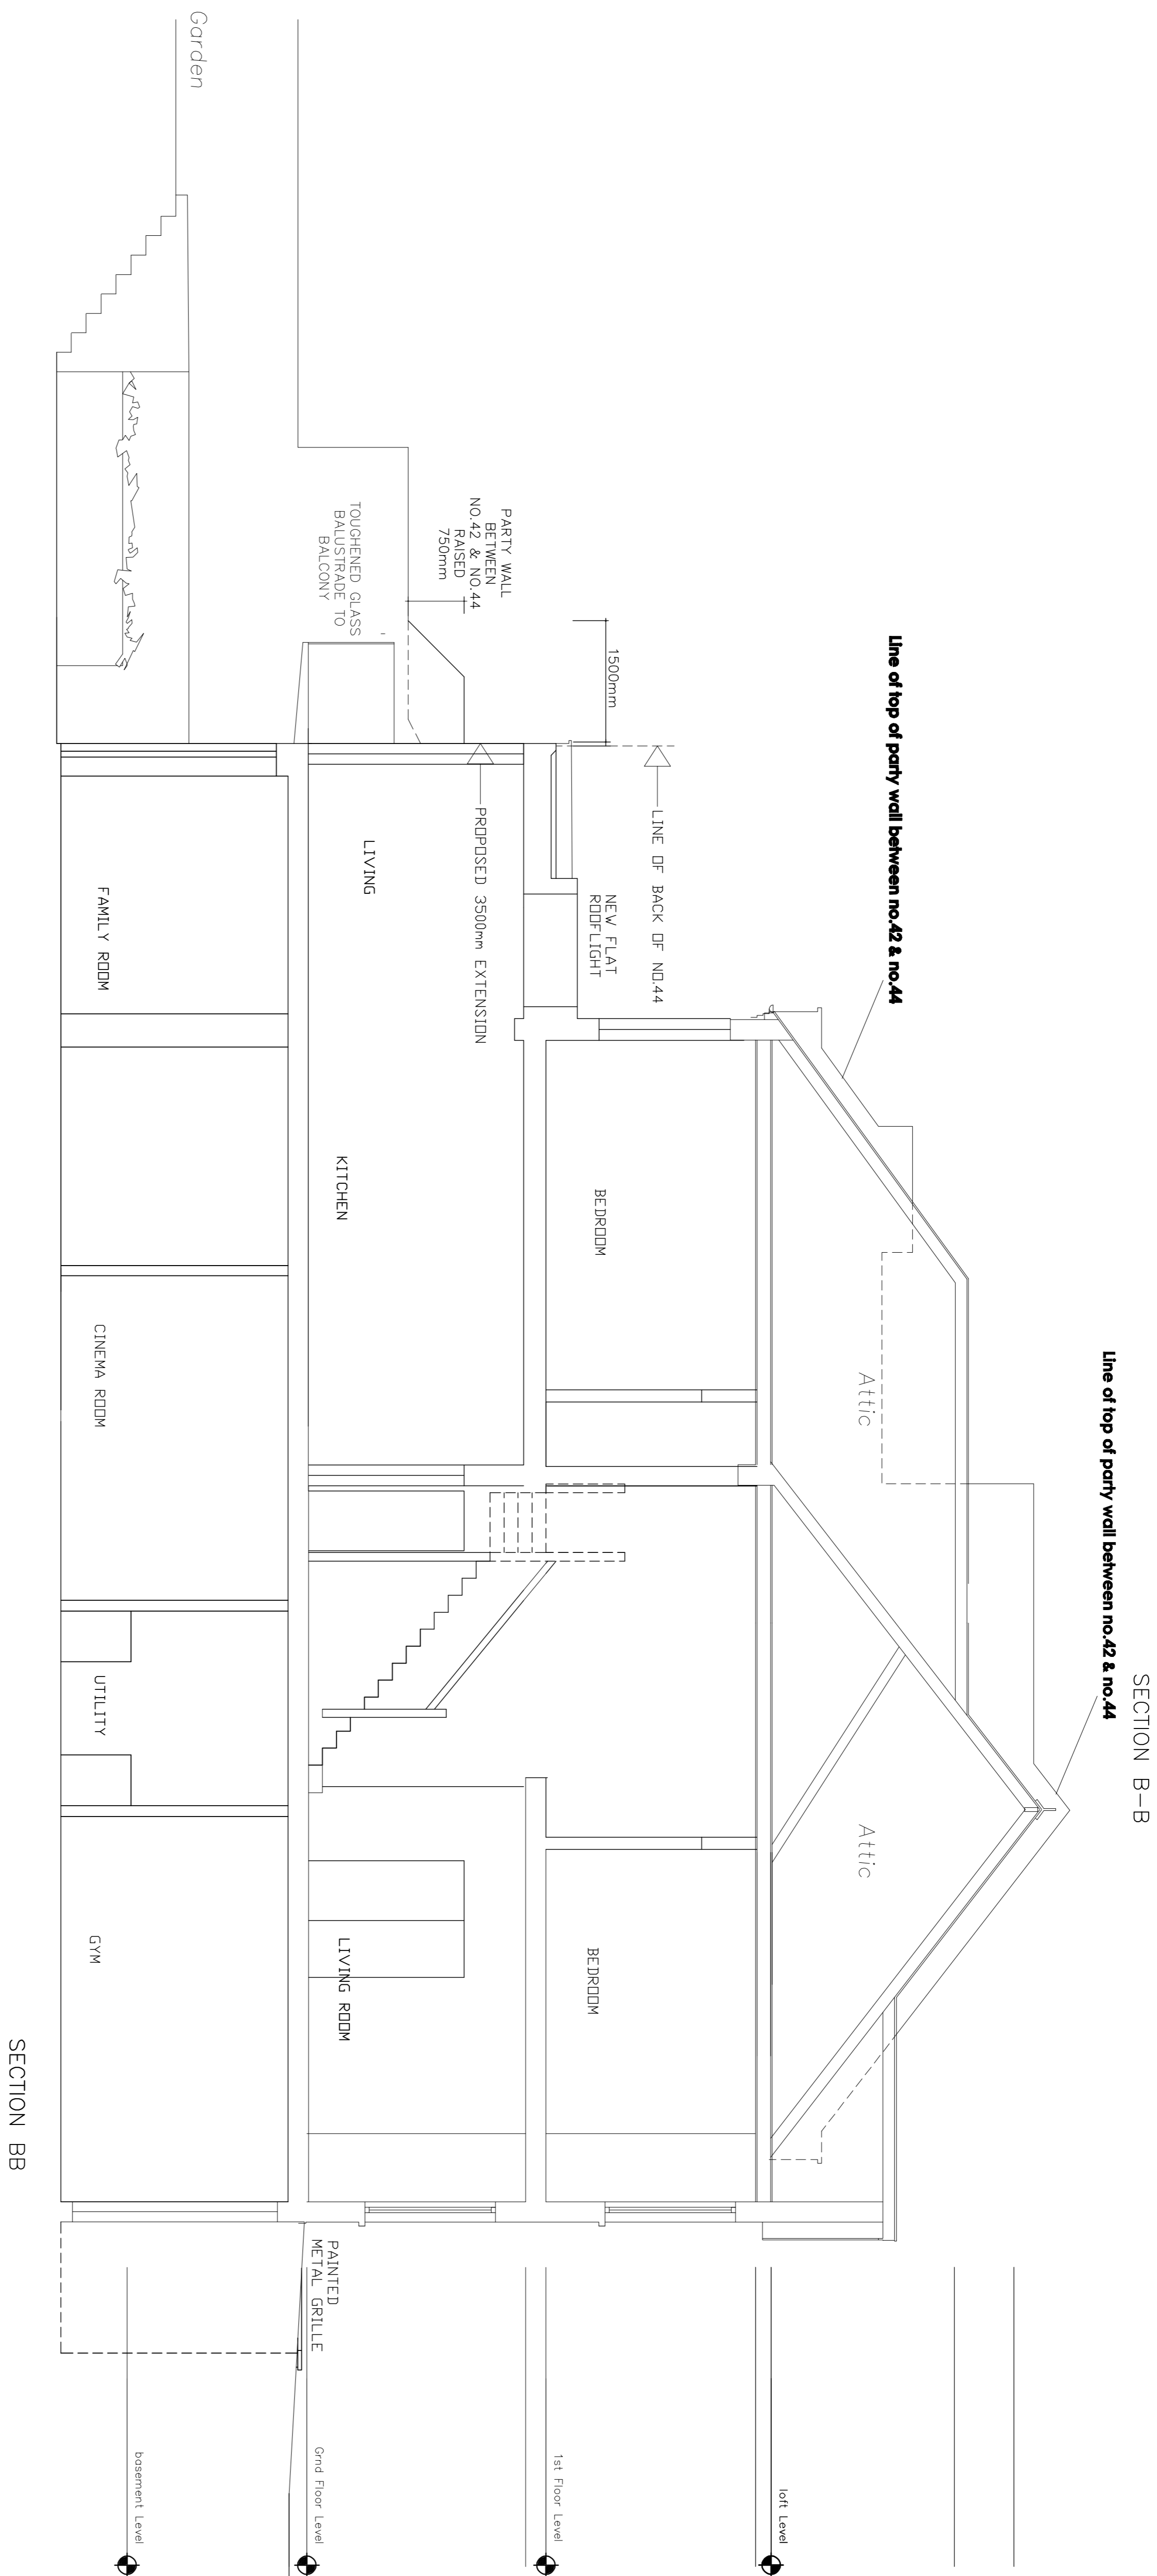

NOTES

SCALE : METRES

REV	DESCRIPTION	DATE
A	UPDATED	27.01.15

Stephen Reyburn Architects
 115 White Hart Lane
 London SW13 0JL
 Tel 0208 741 0010
 srarchitects@me.com

42 NASSAU RD
 LONDON SW13

PROPOSED
 SECTION BB
 LOOKING TOWARDS NO.44

SCALE 1:100@A3 & 1:50@A1

22.12.14

DWG NO. 42N.36

A