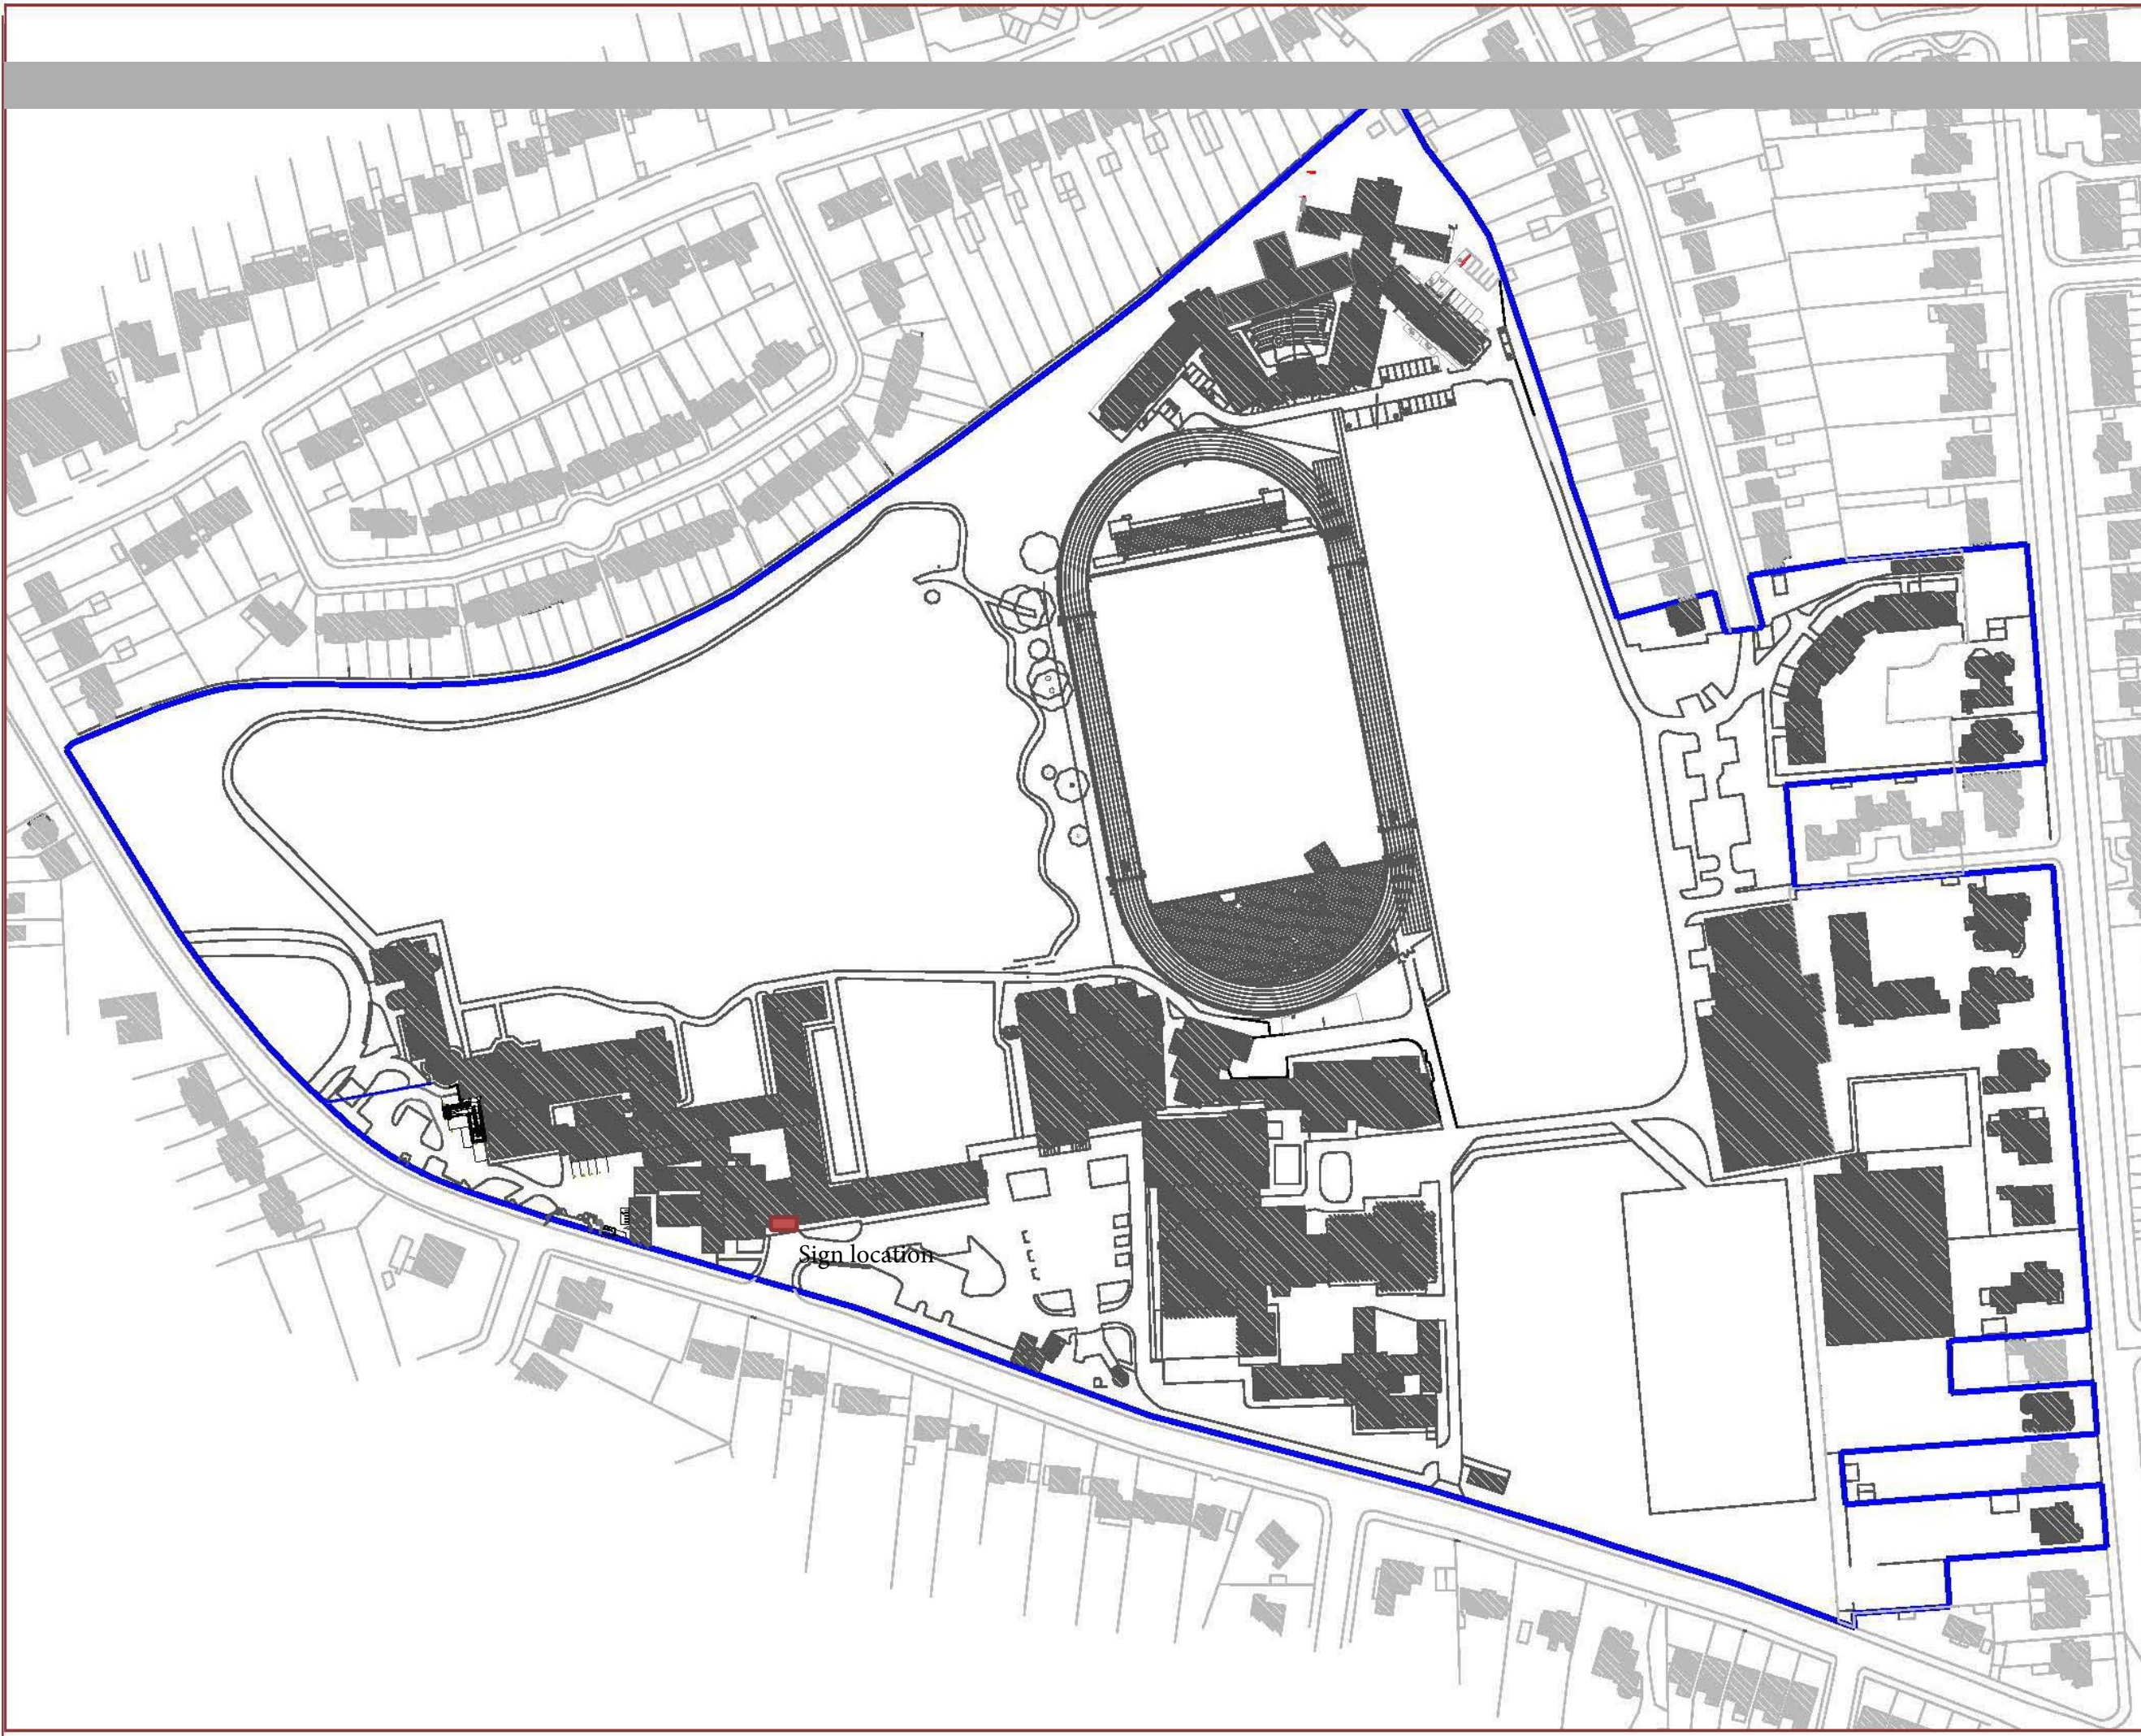

St Marys
University
Twickenham
London

Sign location

EJLW		
Mr David Leen VP		
SITE		
St Marys University College Twickenham		
DRAWING		
Master Campus Plan March 2010		
PROJECT NUMBER	DRAWING NUMBER	DATE
TBA	FP1	10/03/10
SURVEYED BY	DRAWN BY	CHECKED BY
Andy W	Andy W	ASW
SCALE	GRAPHIC SCALE	SHEET
NTS	A1	1 of 1