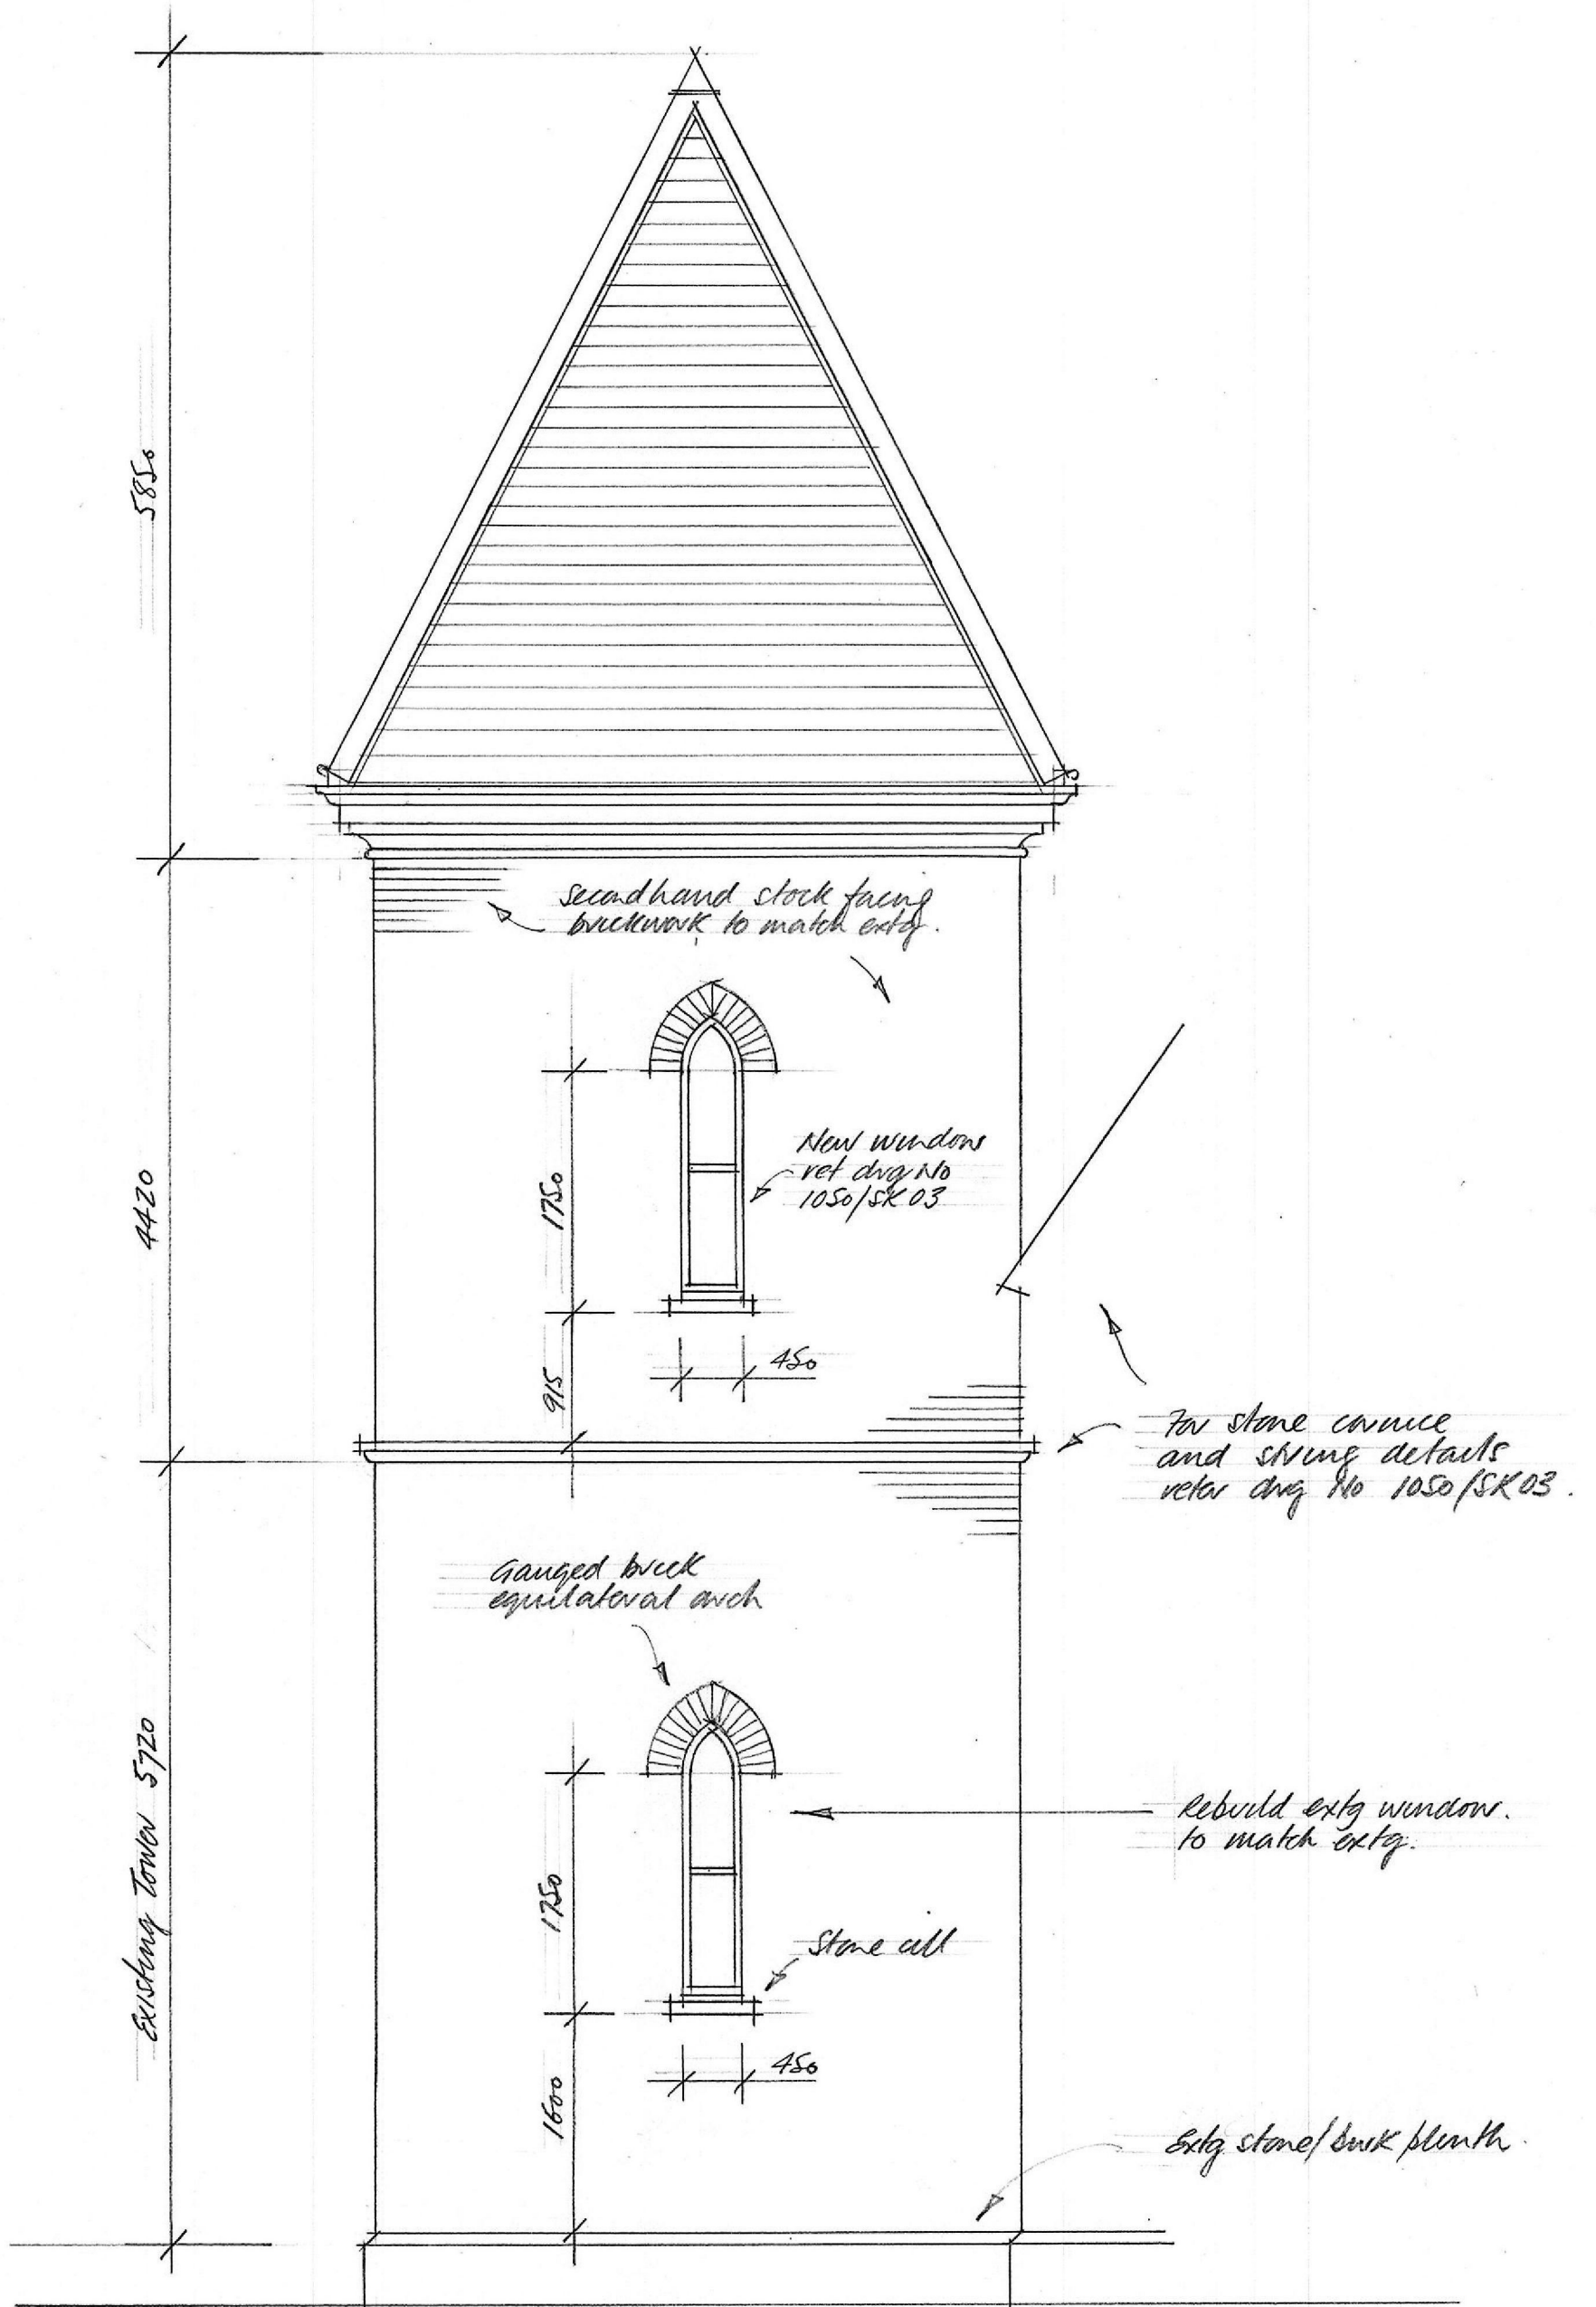

East Elevation SE Tower Christchurch, Teddington

dng No 1050/SK 04

Scale 0 1 2 3 4 5 metres.

East Elevation SE Tower Christchurch, Teddington

dng No 1050/SK 04

Scale 0 1 2 3 4 5 metres.