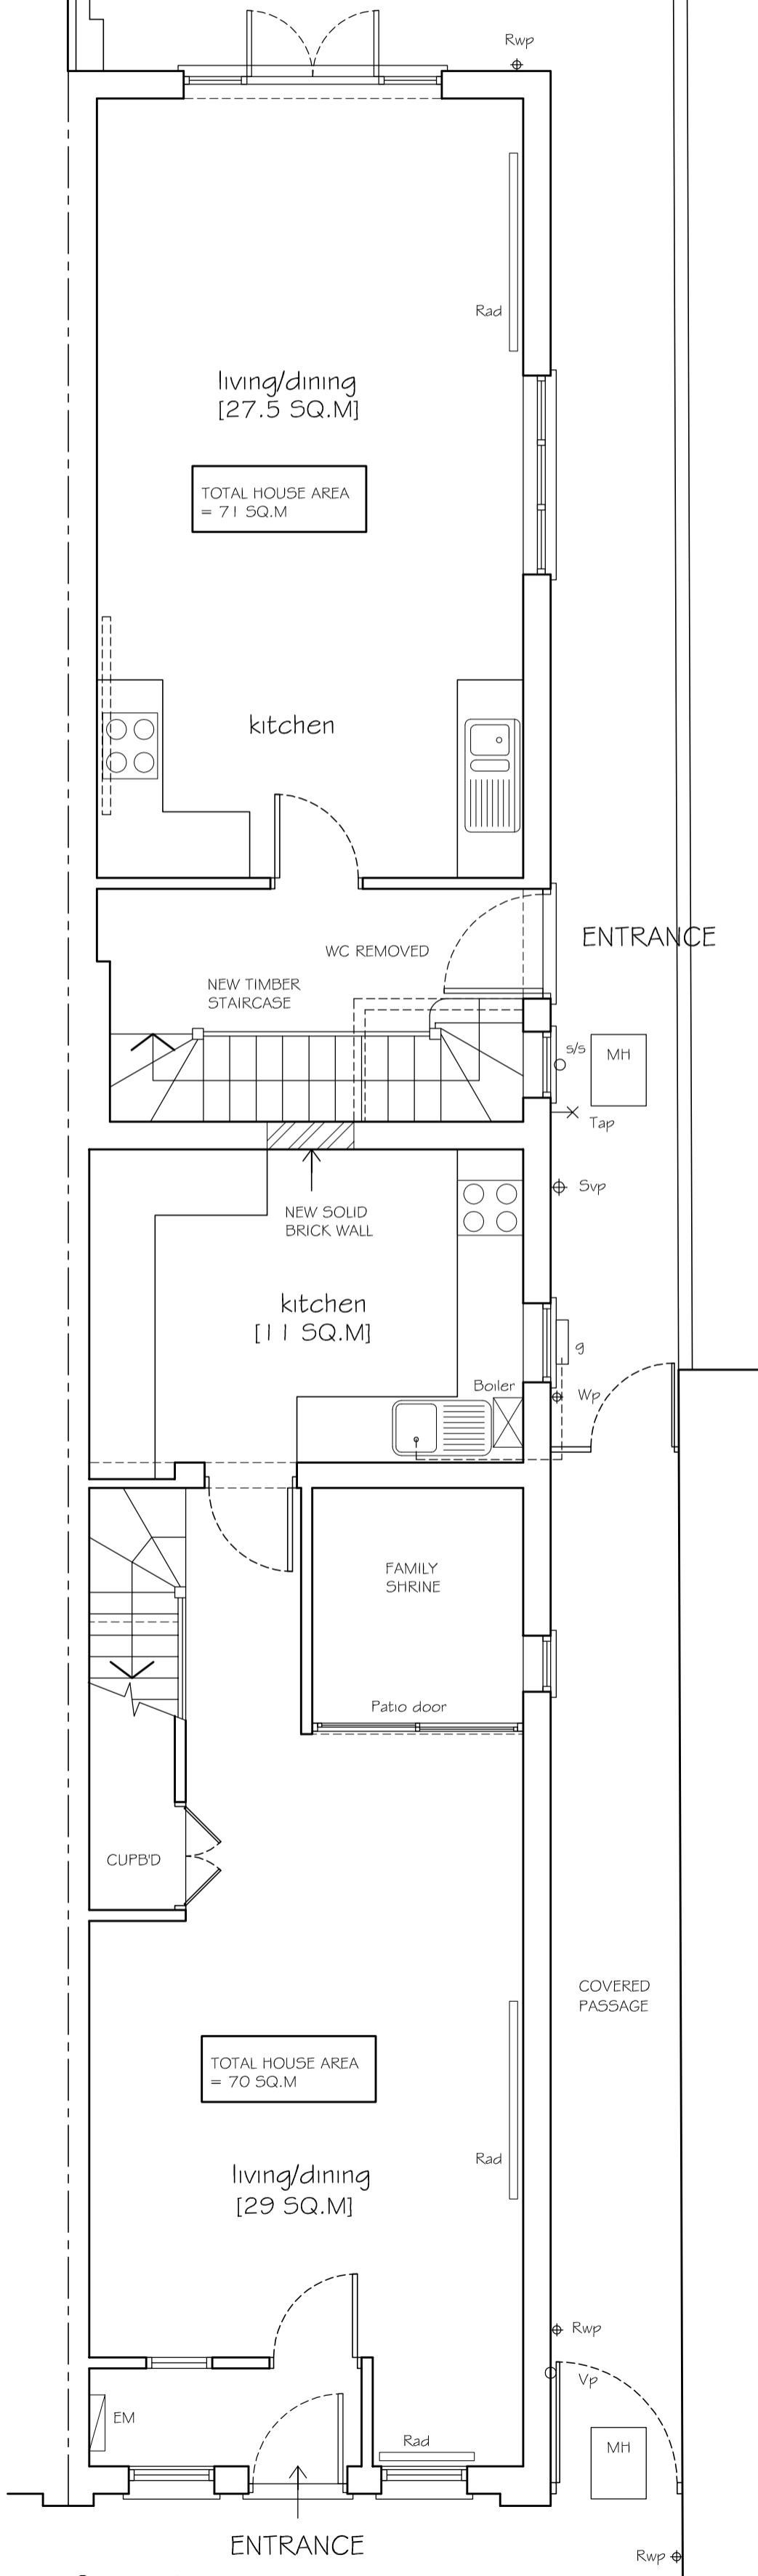

Do not scale from drawing
All dimensions to be checked on site

rear garden
[COMMUNAL]

Ground

First

Date	Revisions
A 03/05/14	ROOM AREAS ADDED
Project	
85 STATION ROAD HAMPTON TW12 2BJ	
Title	
Proposed Plans	
Scale	A2 @ 1:50
Date	August 2015
Drawn	pW
Checked	
Drwg. No	P583/03
Rev.	A