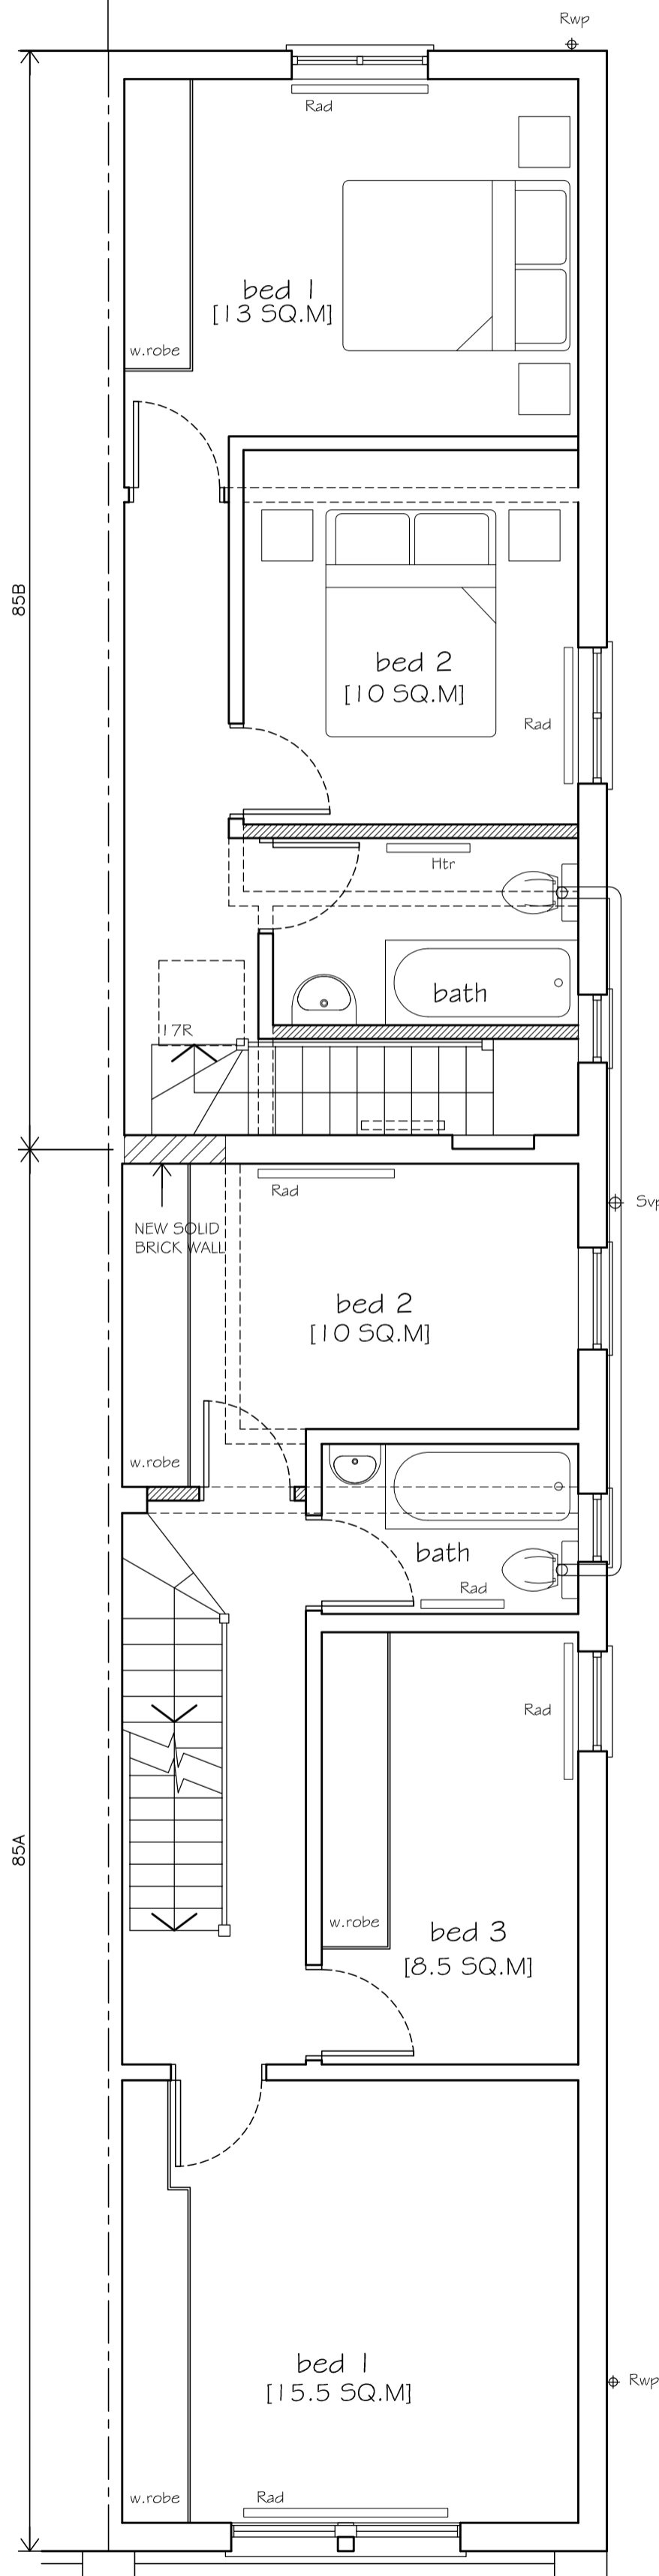

Do not scale from drawing
All dimensions to be checked on site

rear garden
[COMMUNAL]

Ground

First

Date	Revisions
A 03/05/14	ROOM AREAS ADDED
Project	
85 STATION ROAD HAMPTON TW12 2BJ	
Title	
Proposed Plans	
Scale	A2 @ 1:50
Date	August 2015
Drawn	pW
Checked	
Drwg. No	P583/03
Rev.	A