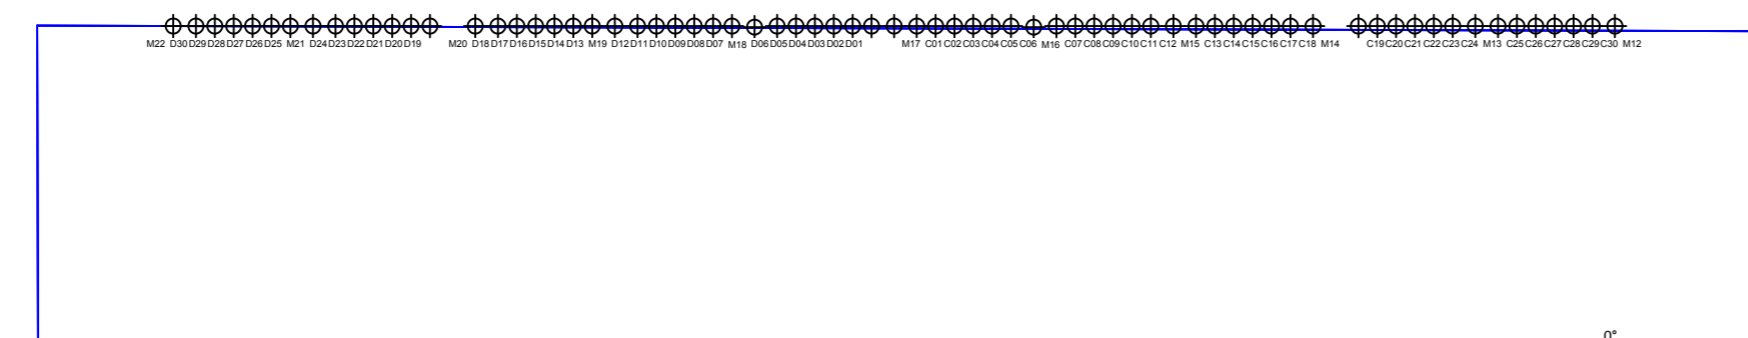

# Harlequins RFC Premiership Rugby

Twickenham, London UK

GRID SUMMARY	
Name:	Sky Glow @ 15m
Spacing:	5.0m x 5.0m
Height:	15.0m above grade

ILLUMINATION SUMMARY			
MAINTAINED VERTICAL LUX: -90° Tilt			
Entire Grid			
Scan Average:	11.04		
Maximum:	124		
Minimum:	0		
Min / Avg:	0.03		
Min / Max:	0.00		
UG (adjacent pts):	179.04		
CU:	0.00		
No. of Points:	299		
LUMINAIRE INFORMATION			
Color / CRI:	5700K - 75 CRI		
Luminaire Output:	63,600 / 63,600 lumens		
Total LLF:	1.000		
No. of Luminaires:	142		
Total Load:	87.6 kW		
Lumen Maintenance			
Luminaire Type	L90 hrs	L80 hrs	L70 hrs
216 LED	38,000	>60,000	>60,000
228 LED	38,000	>60,000	>60,000

Reported per TM-21-11. See cutsheets for details.

0	1	+1	+1	+1	+1	+1	+1	+1	+1	+1	+1	+1	+1	+1	+1	+1	+1	+1	+1	0
0	1	+1	+1	+1	+1	+1	+1	+1	+1	+1	+1	+1	+1	+1	+1	+1	+1	+1	+1	0
+1	1	+1	+1	+1	+1	+1	+1	+1	+1	+1	+1	+1	+1	+1	+1	+1	+1	+1	+1	+1
+1	1	+1	+1	+1	+1	+1	2	+1	2	2	2	2	2	+1	2	+1	+1	+1	+1	+1
+1	1	+1	2	2	2	2	2	2	2	2	2	2	2	2	2	2	2	2	2	+1
+1	1	2	2	2	2	2	2	2	2	2	2	2	2	2	2	2	2	2	2	+1
+1	2	2	3	3	3	3	3	3	3	3	3	3	3	3	3	3	3	3	2	+1
2	2	3	4	4	4	4	4	4	4	4	4	4	4	4	4	4	4	4	3	2
2	3	5	5	5	5	6	6	6	6	6	6	6	6	6	6	6	5	5	5	5
3	6	8	8	8	8	9	9	9	9	10	9	10	9	9	9	9	8	8	8	8
4	11	+15	+14	+14	+13	+15	+14	+16	+14	+17	+14	+17	+14	+16	+14	+15	+13	+14	+14	+15
3	27	31	30	26	28	31	31	31	32	30	33	30	32	31	31	31	28	26	30	31
+1	95	79	+105	48	95	79	+105	52	+114	33	124	33	+114	52	+105	79	95	48	+105	79