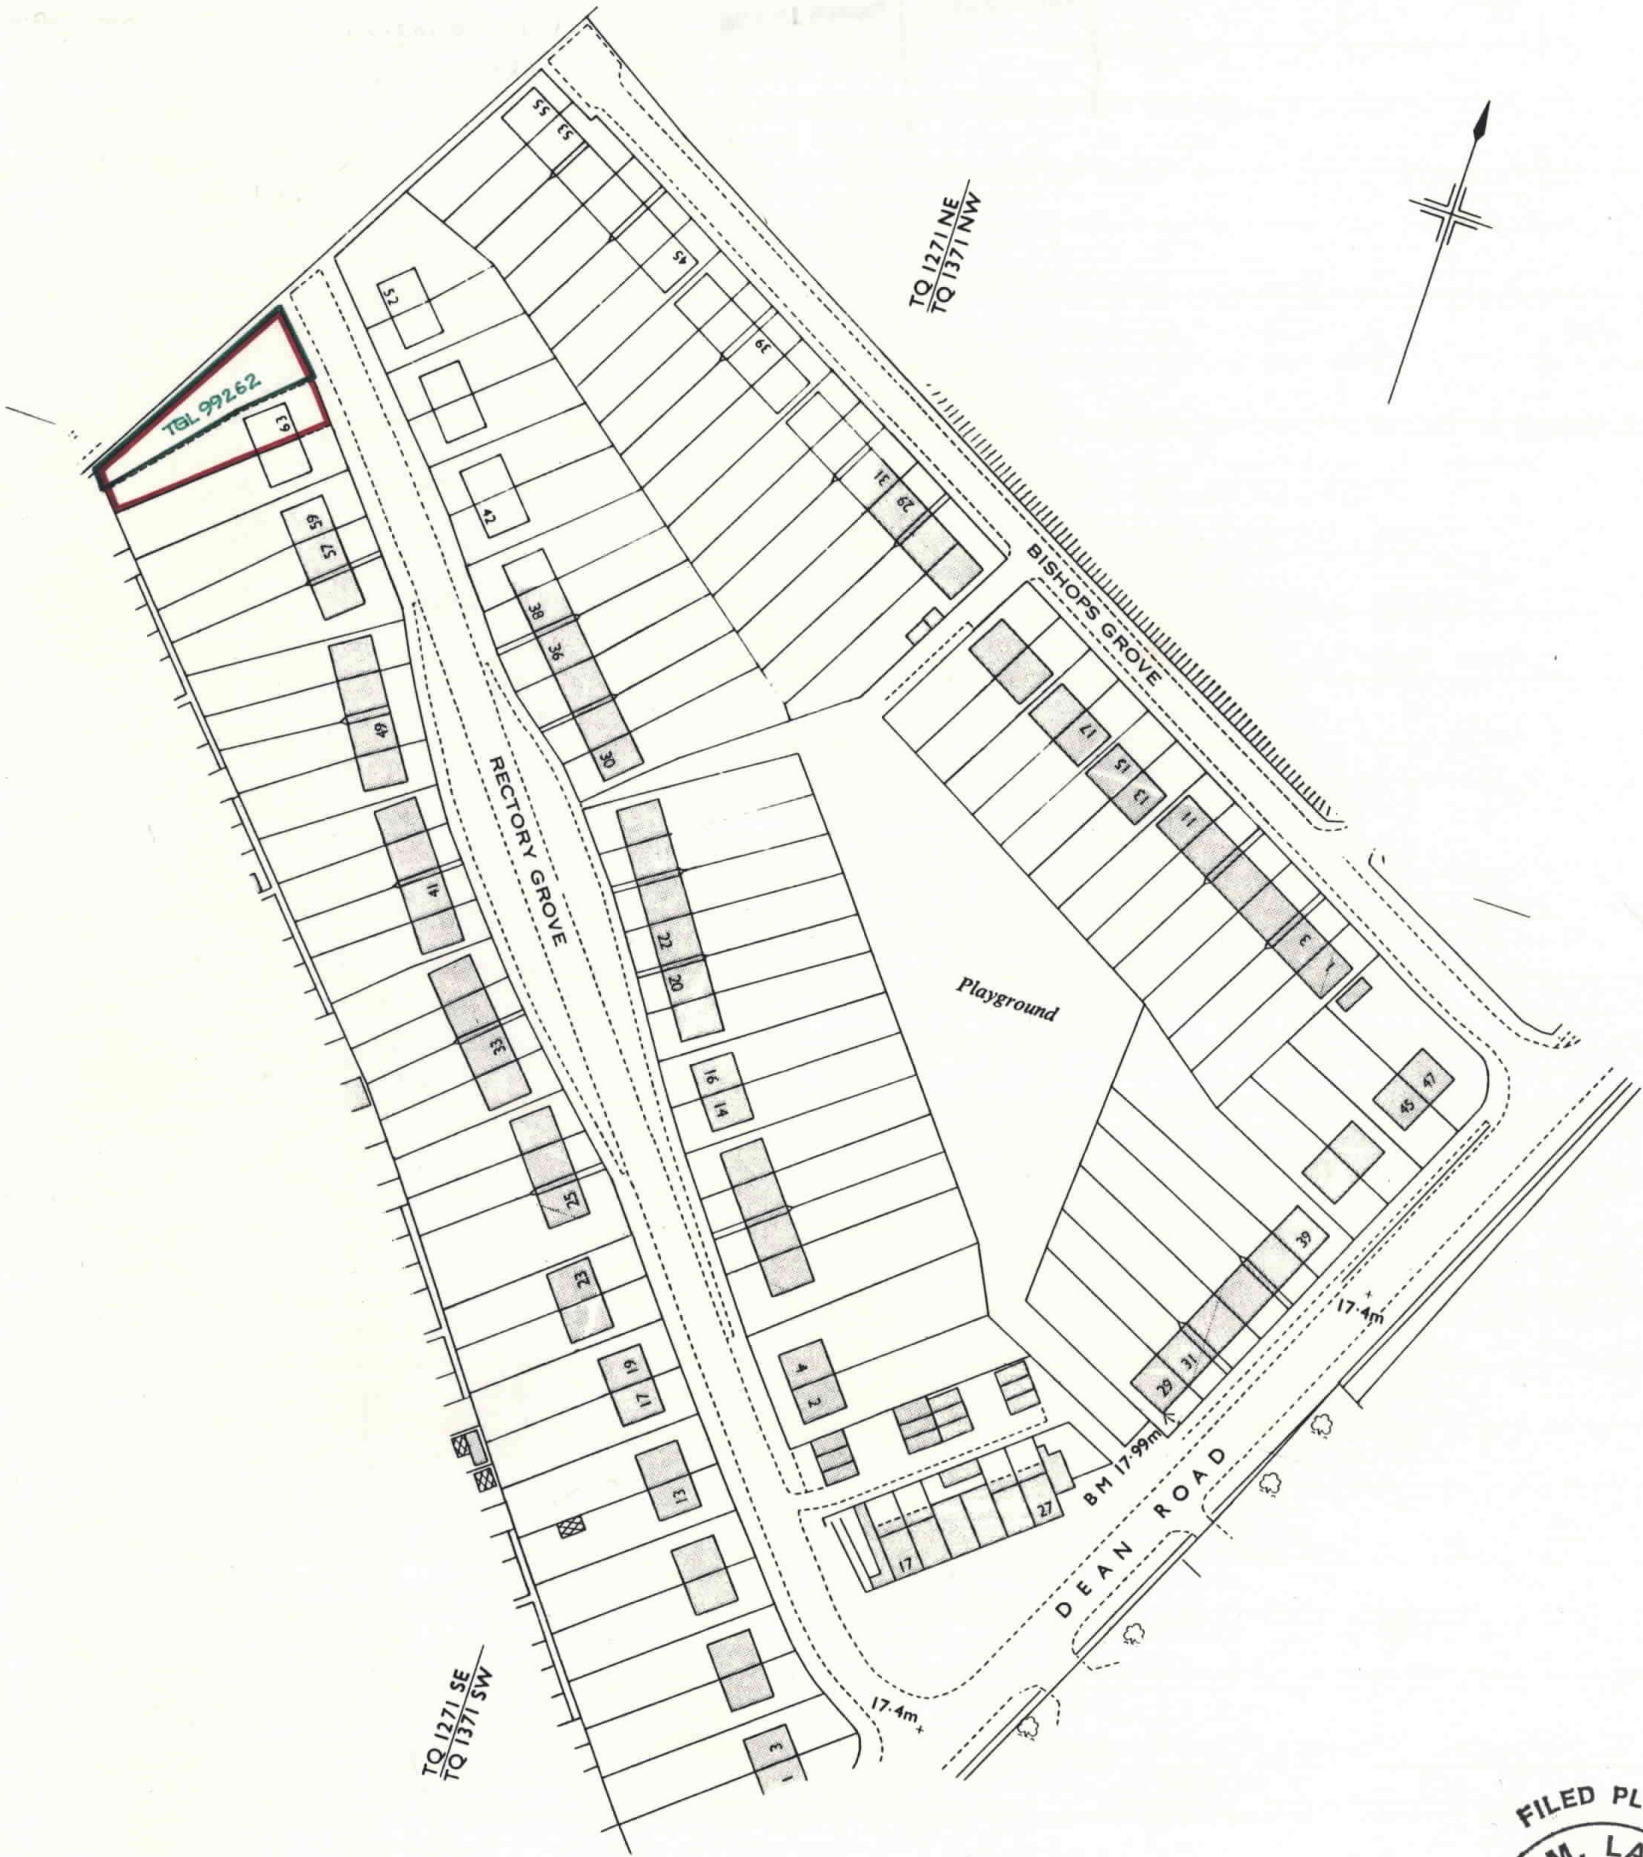

H.M. LAND REGISTRY		TITLE NUMBER	
		TGL42312	
ORDNANCE SURVEY PLAN REFERENCE	COUNTY	SHEET	NATIONAL GRID
	GREATER LONDON		TQ 1371
Scale: 1/1250			SECTION P
			© Crown copyright 1976

BOROUGH OF RICHMOND UPON THAMES

This is a copy of the title plan on 14 JUN 2016 at 17:29:29. This copy does not take account of any application made after that time even if still pending in the Land Registry when this copy was issued.

The Land Registry endeavours to maintain high quality and scale accuracy of title plan images. The quality and accuracy of any print will depend on your printer, your computer and its print settings. This title plan shows the general position, not the exact line, of the boundaries. It may be subject to distortions in scale. Measurements scaled from this plan may not match measurements between the same points on the ground.