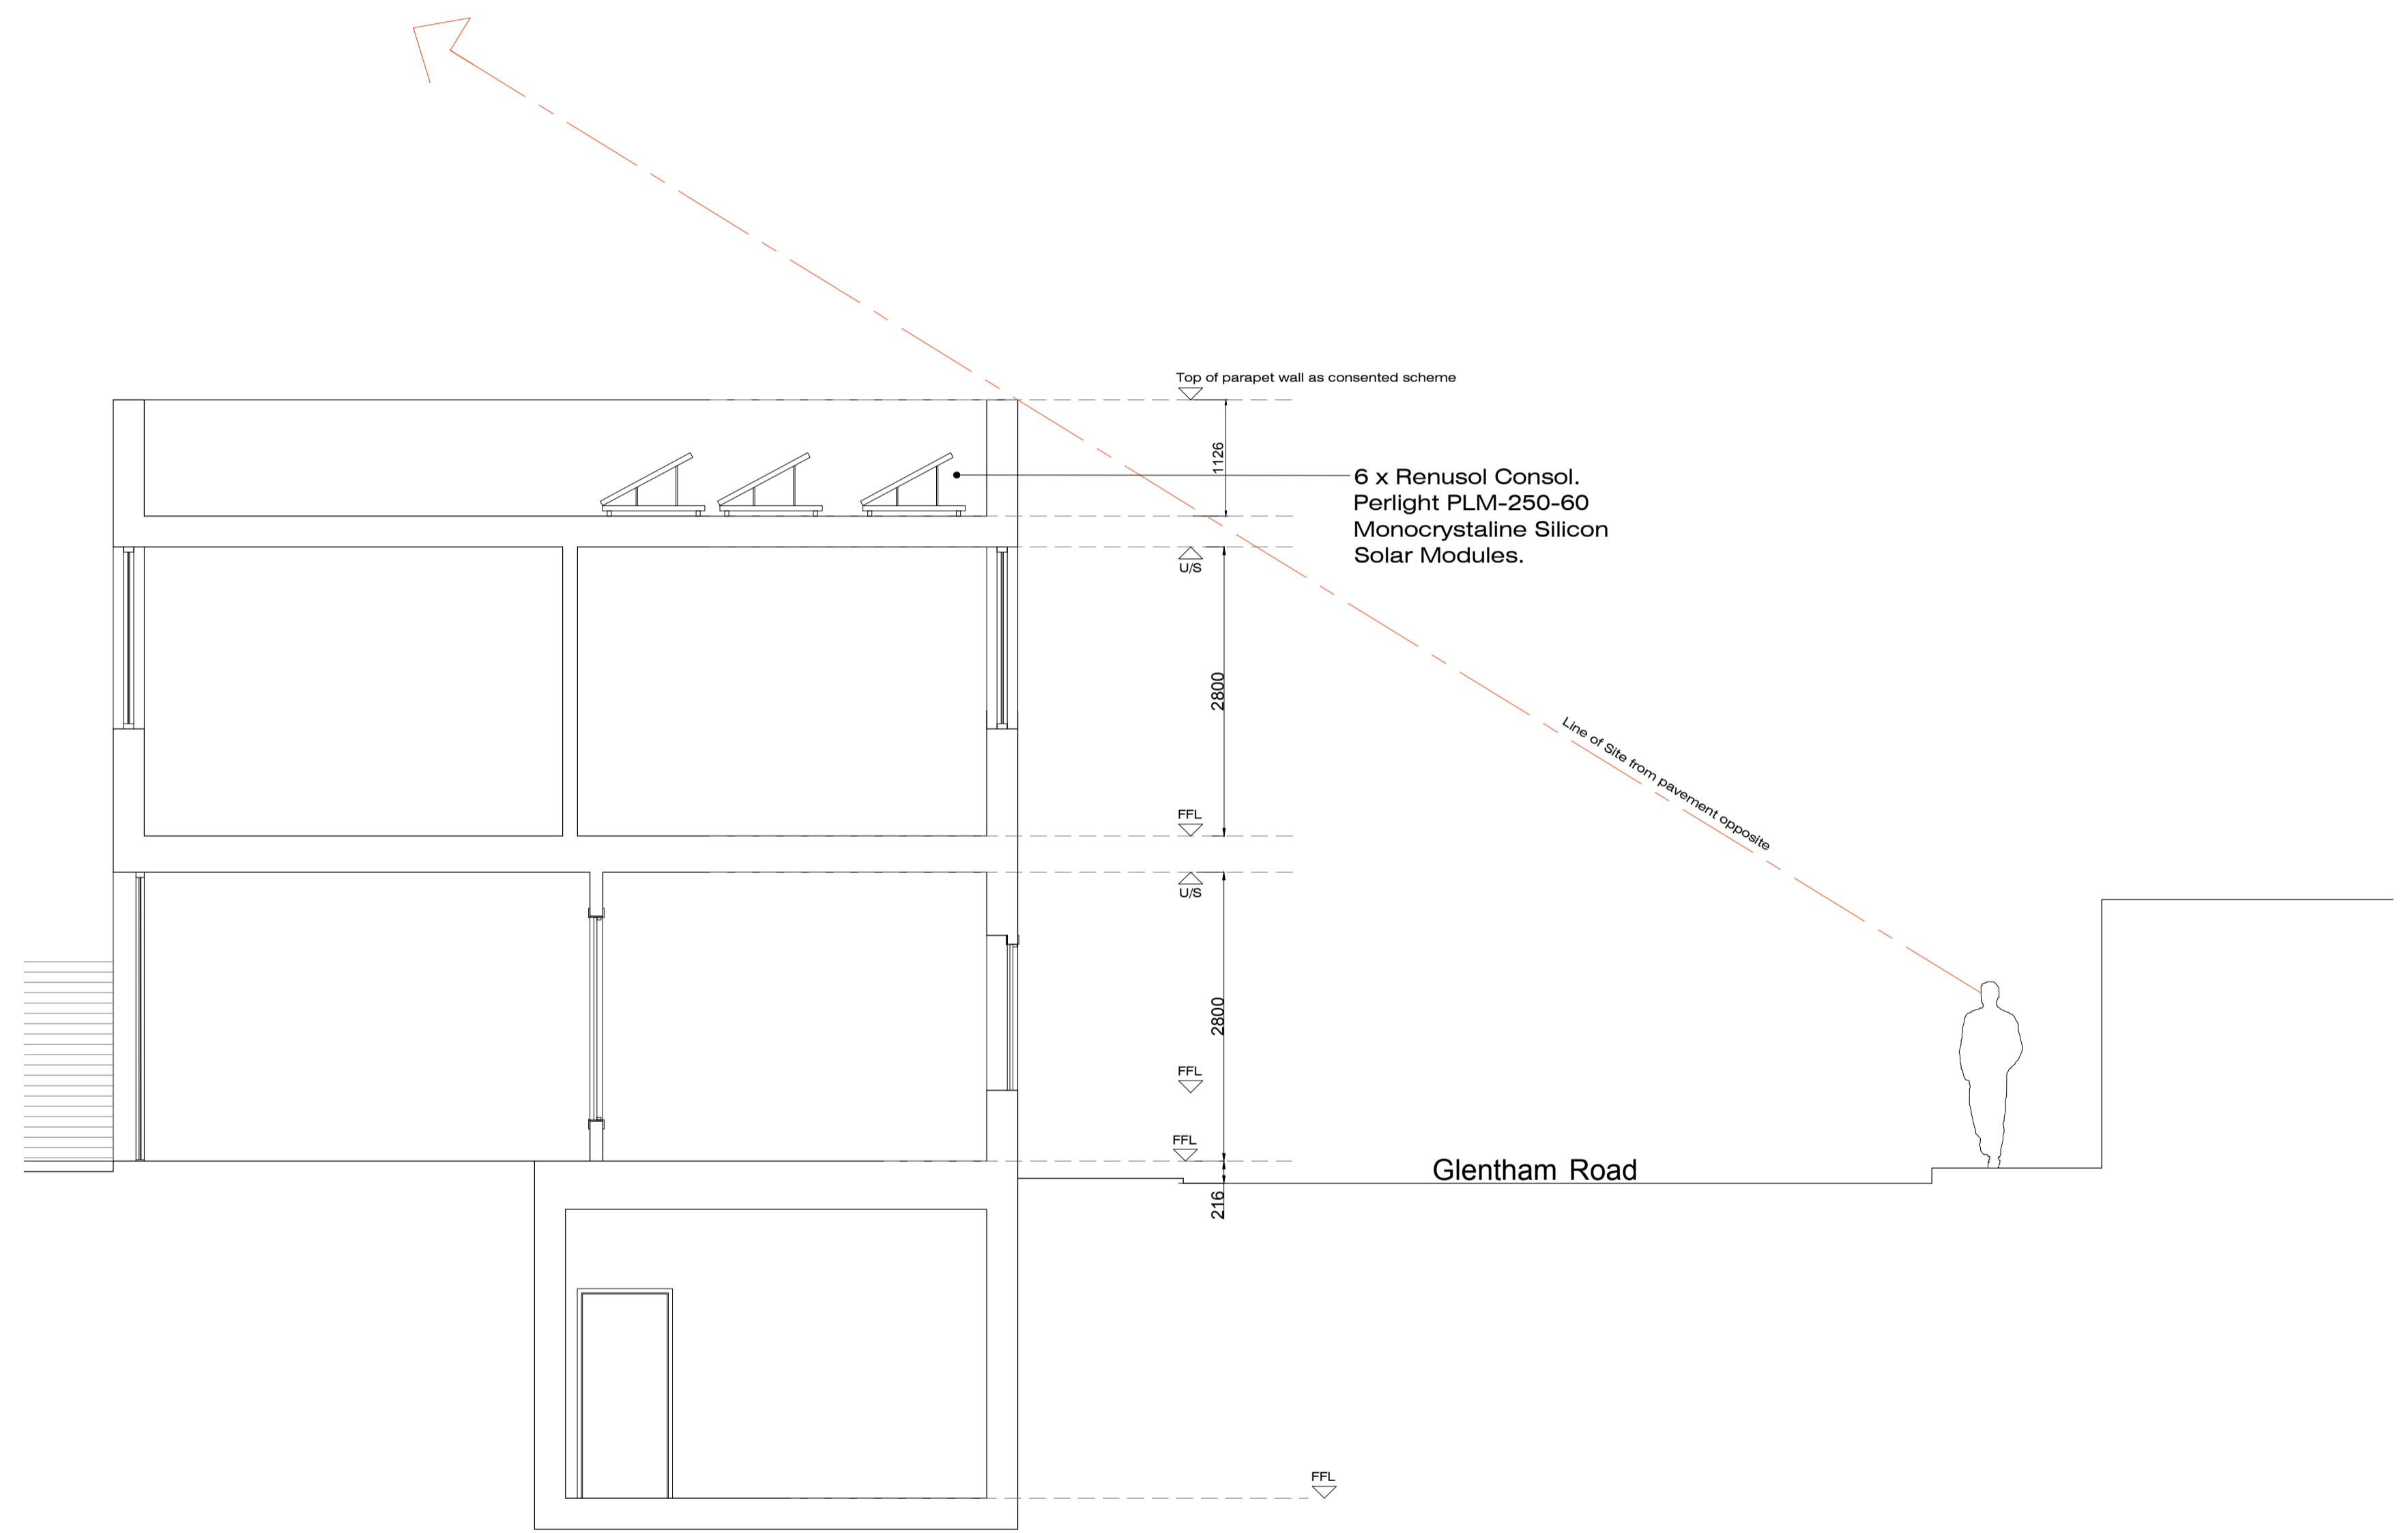

6 x Renusol Consol. Perlight PLM-250-60 Monocrystalline Silicon Solar Modules.

01 Proposed Roof Plan

6 x Renusol Consol. Perlight PLM-250-60 Monocrystalline Silicon Solar Modules.

01 Proposed Section BB

A Section BB added to plan		DM	
MOREHEN ARCHITECTS Ltd 17 Spenser Road, London, SE24 0NS W. www.MorehenArchitecture.co.uk E. info@morehenarchitecture.co.uk			
Property Address 68 Glenthams Road, London			
Drawing Name Solar Panel Plan	Drawing N° 071-PL-236	Revision A	
Computer File Name 01_225.dwg	Date 15-06-2015	Drawing Scale 1:50 @ A1, 1:100 @ A3	
Drawing Status PLANNING		Drawn By DM	
<small>ALL DIMENSIONS MUST BE CHECKED ON SITE. DO NOT SCALE OFF THIS DRAWING EXCEPT FOR PLANNING PURPOSES.</small>			