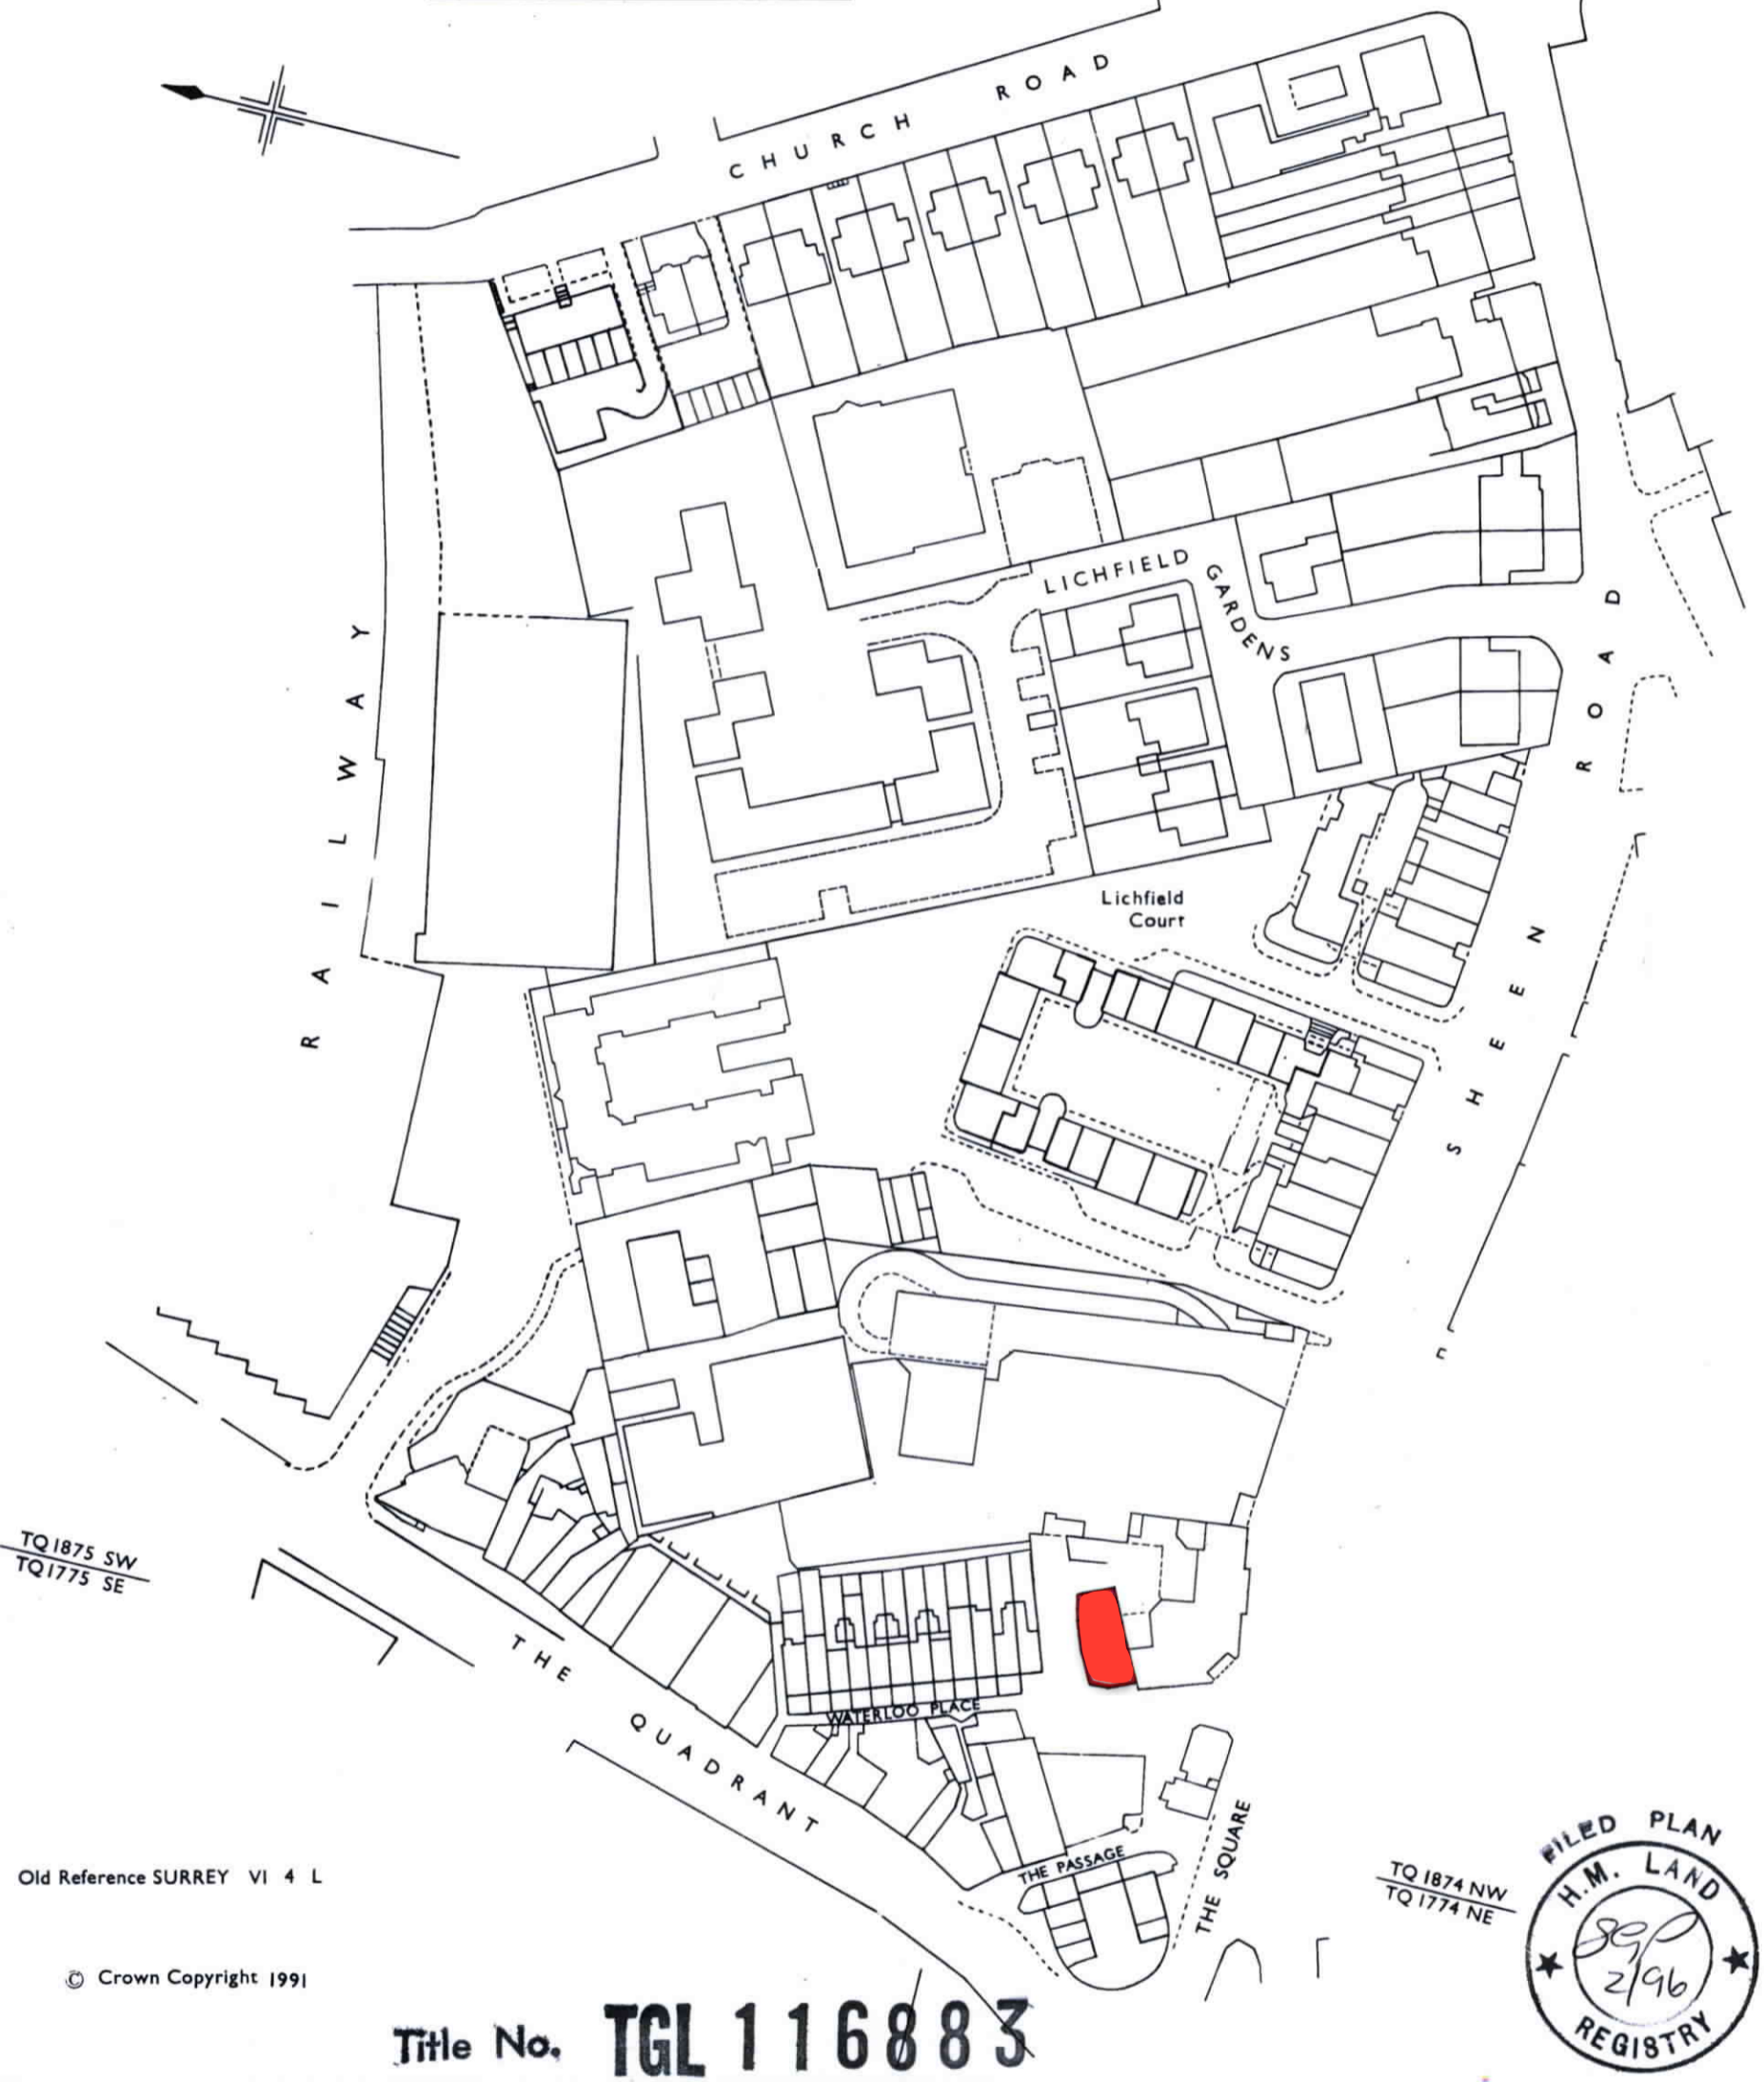

H. M. LAND REGISTRY

© NATIONAL GRID PLAN TQ 1875 SECTION O
GREATER LONDON

Scale 1/1250

BOROUGH OF RICHMOND UPON THAMES

Title No. **TGL 116883**

This is a copy of the title plan on 6 JAN 2017 at 10:29:52. This copy does not take account of any application made after that time even if still pending in the Land Registry when this copy was issued.

This copy is not an 'Official Copy' of the title plan. An official copy of the title plan is admissible in evidence in a court to the same extent as the original. A person is entitled to be indemnified by the registrar if he or she suffers loss by reason of a mistake in an official copy. If you want to obtain an official copy, the Land Registry web site explains how to do this.

The Land Registry endeavours to maintain high quality and scale accuracy of title plan images. The quality and accuracy of any print will depend on your printer, your computer and its print settings. This title plan shows the general position, not the exact line, of the boundaries. It may be subject to distortions in scale. Measurements scaled from this plan may not match measurements between the same points on the ground.