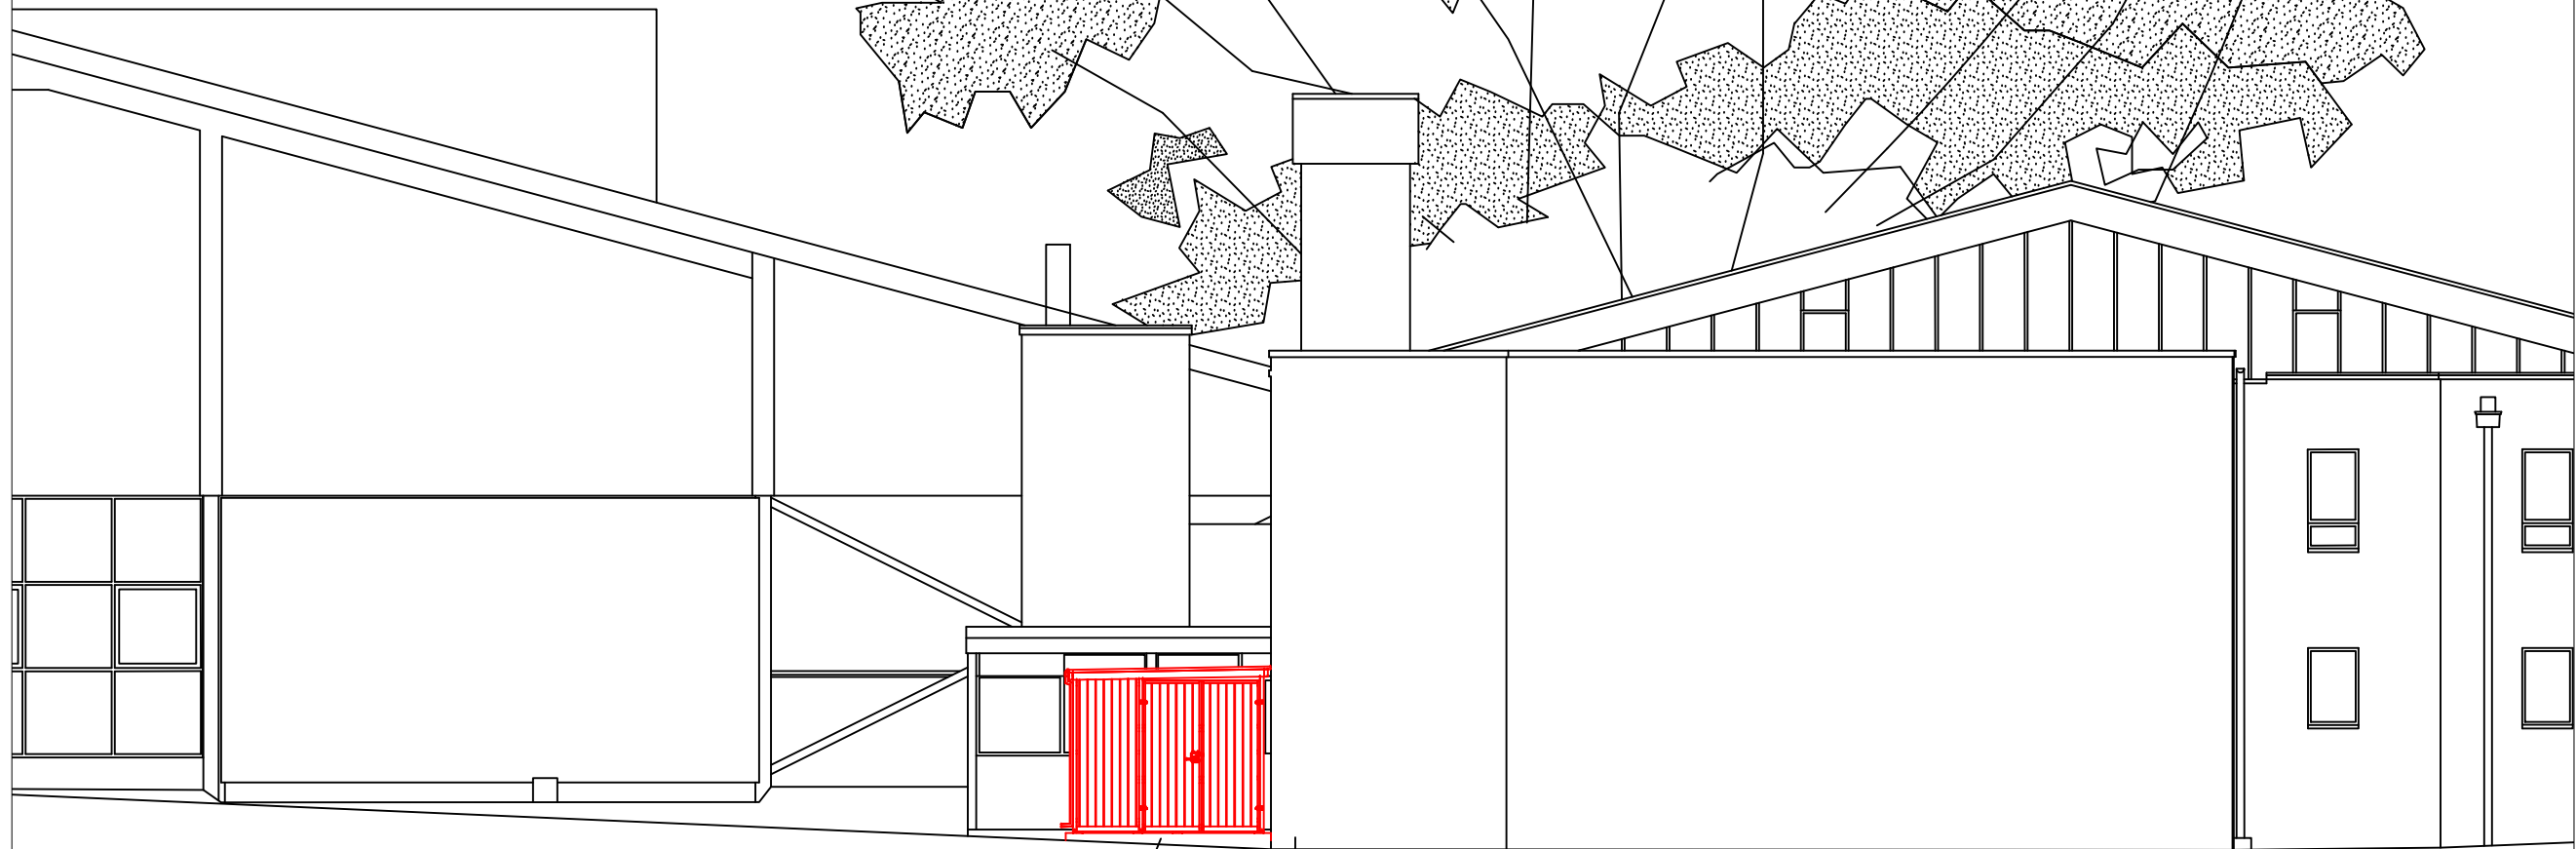

East Elevation (C)

existing sport hall

existing R block gymnasium

Proposed Storage Unit

CLIENT
St Mary's University

SITE
St Marys University
R Block

DRAWING
Proposed East Elevation (C)

PROJECT NUMBER	DRAWING NUMBER	DATE
TBA	1	24.11.16
SURVEYED BY	DRAWN BY	CHECKED BY
Marcin J	Marcin J	-
SCALE	SHEET SIZE	SHEET
1:100	A3	1 OF 1